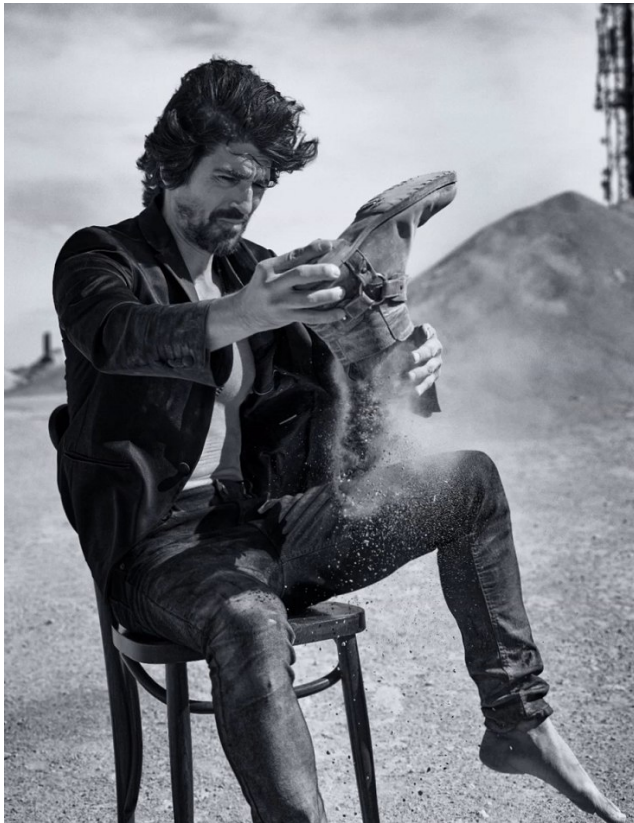

BOSS MODELS

CAPE TOWN

EDWARD SAXBY

Height: 183cm Chest: 97cm Waist: 81cm Suit: 38 R Shoe: 9 UK Hair: Dark Brown Eyes: Green

BOSS MODELS

CAPE TOWN

EDWARD SAXBY

Height: 183cm Chest: 97cm Waist: 81cm Suit: 38 R Shoe: 9 UK Hair: Dark Brown Eyes: Green