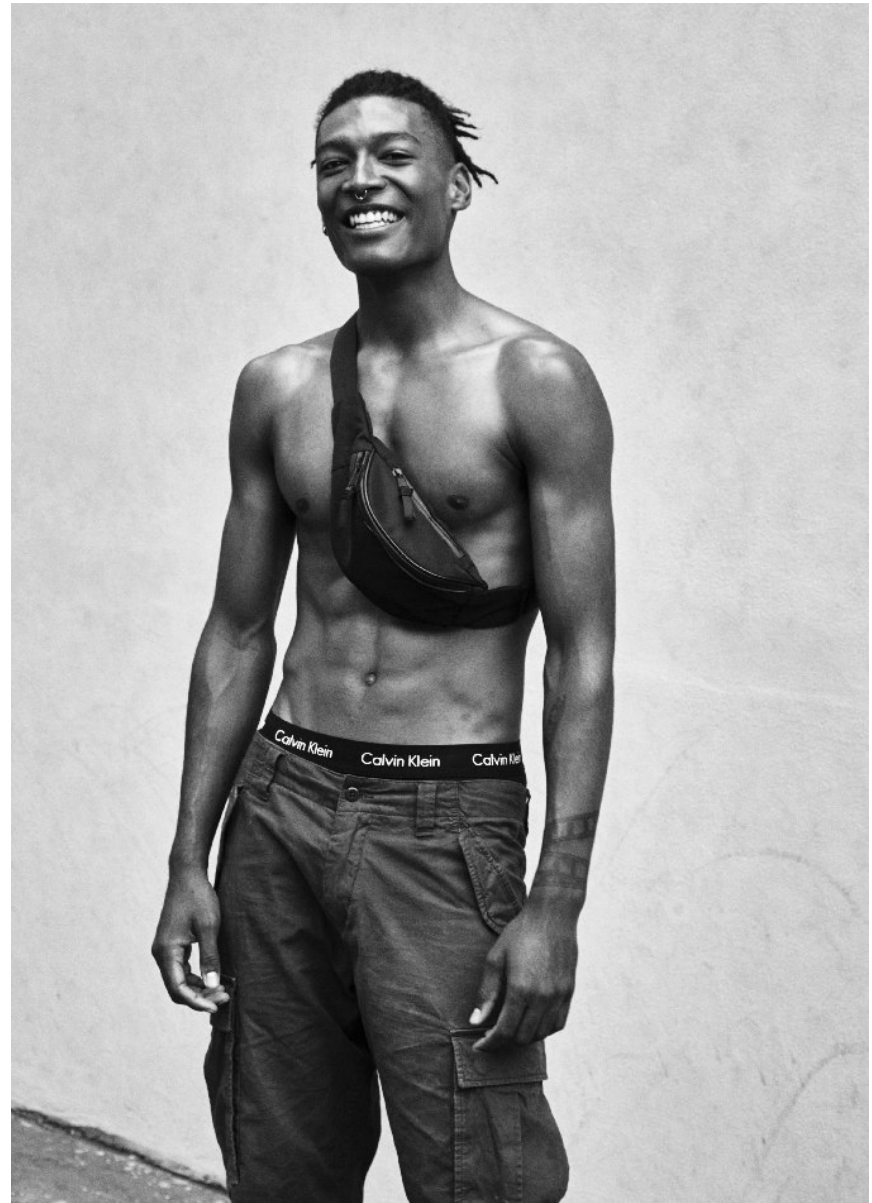

BOSS MODELS

CAPE TOWN

DAVID DE JESUS

Height: 190cm Chest: 96cm Waist: 80cm Shoe: 11.5 UK Hair: Black Eyes: Brown

BOSS MODELS

CAPE TOWN

DAVID DE JESUS

Height: 190cm Chest: 96cm Waist: 80cm Shoe: 11.5 UK Hair: Black Eyes: Brown

BOSS MODELS

CAPE TOWN

DAVID DE JESUS

Height: 190cm Chest: 96cm Waist: 80cm Shoe: 11.5 UK Hair: Black Eyes: Brown