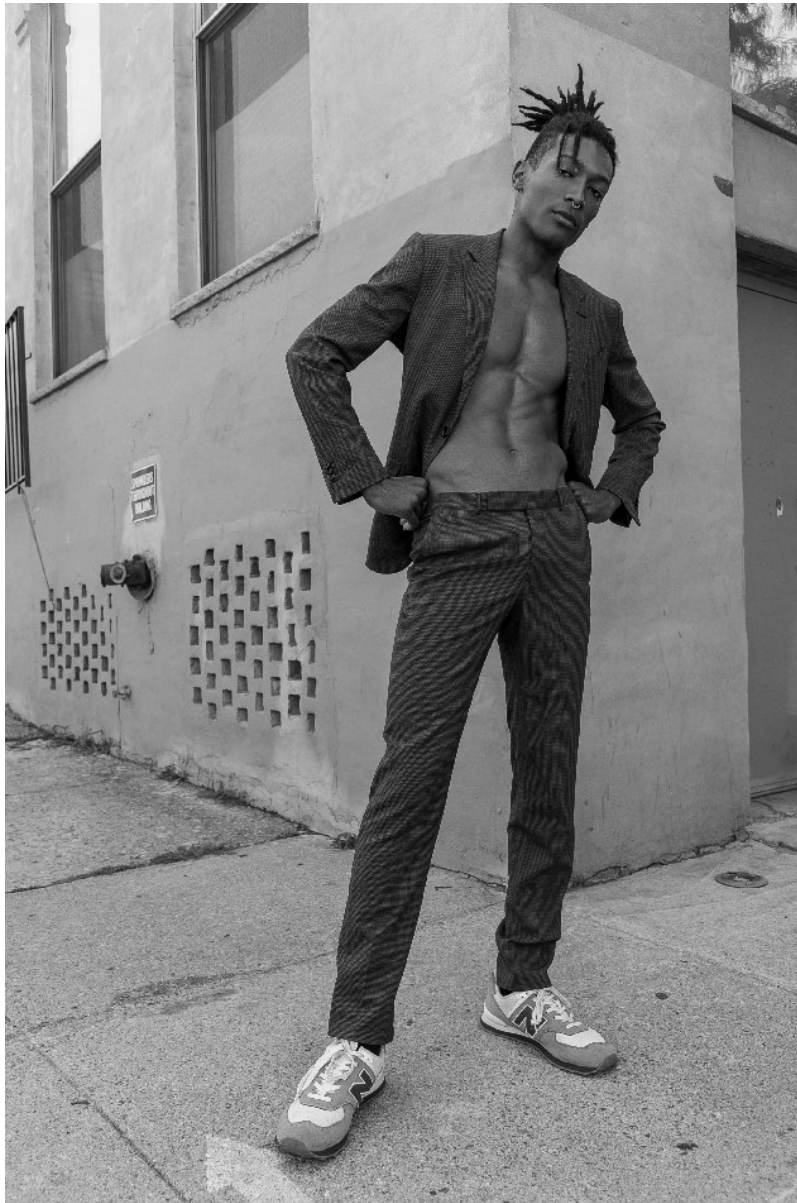

BOSS MODELS

CAPE TOWN

DAVID DE JESUS

Height: 190cm Chest: 96cm Waist: 80cm Shoe: 11.5 UK Hair: Black Eyes: Brown

BOSS MODELS

CAPE TOWN

DAVID DE JESUS

Height: 190cm Chest: 96cm Waist: 80cm Shoe: 11.5 UK Hair: Black Eyes: Brown

BOSS MODELS

CAPE TOWN

DAVID DE JESUS

Height: 190cm Chest: 96cm Waist: 80cm Shoe: 11.5 UK Hair: Black Eyes: Brown