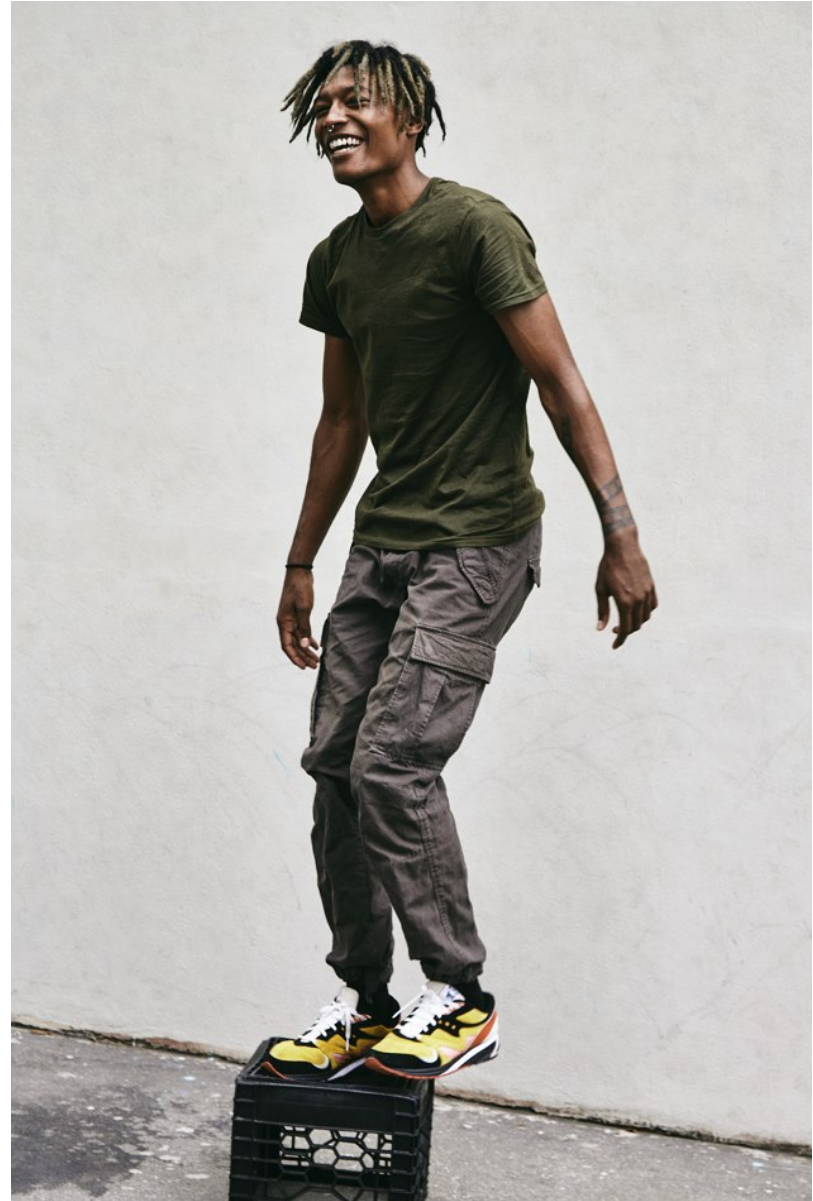

BOSS MODELS

CAPE TOWN

DAVID DE JESUS

Height: 190cm Chest: 96cm Waist: 80cm Shoe: 11.5 UK Hair: Black Eyes: Brown

BOSS MODELS

CAPE TOWN

DAVID DE JESUS

Height: 190cm Chest: 96cm Waist: 80cm Shoe: 11.5 UK Hair: Black Eyes: Brown

BOSS MODELS

CAPE TOWN

DAVID DE JESUS

Height: 190cm Chest: 96cm Waist: 80cm Shoe: 11.5 UK Hair: Black Eyes: Brown