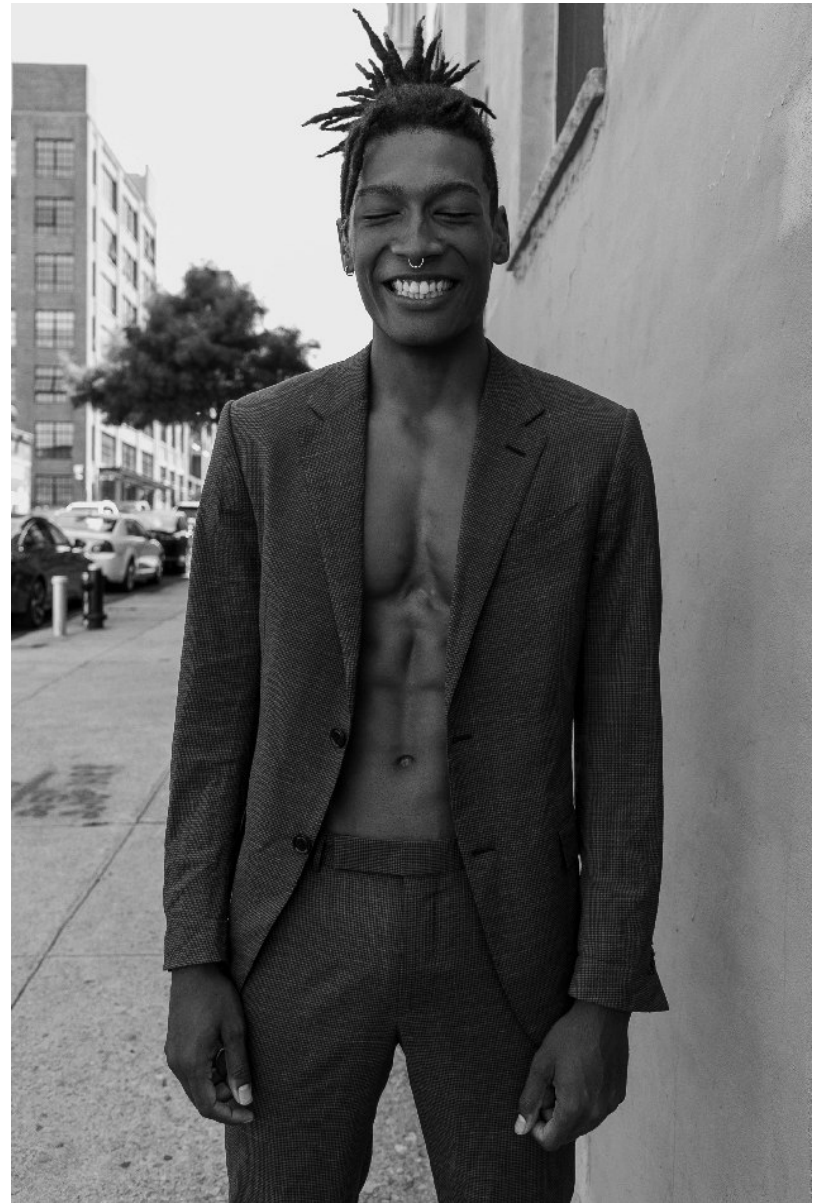

BOSS MODELS

CAPE TOWN

DAVID DE JESUS

Height: 190cm Chest: 96cm Waist: 80cm Shoe: 11.5 UK Hair: Black Eyes: Brown

BOSS MODELS

CAPE TOWN

DAVID DE JESUS

Height: 190cm Chest: 96cm Waist: 80cm Shoe: 11.5 UK Hair: Black Eyes: Brown

BOSS MODELS

CAPE TOWN

DAVID DE JESUS

Height: 190cm Chest: 96cm Waist: 80cm Shoe: 11.5 UK Hair: Black Eyes: Brown