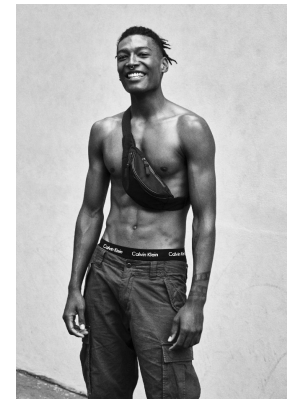

# BOSS MODELS

CAPE TOWN

## DAVID DE JESUS

Height: 190cm Chest: 96cm Waist: 80cm Shoe: 11.5 UK Hair: Black Eyes: Brown