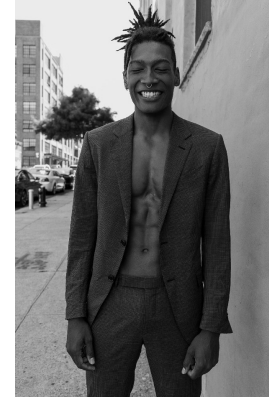

BOSS MODELS

CAPE TOWN

DAVID DE JESUS

Height: 190cm Chest: 96cm Waist: 80cm Shoe: 11.5 UK Hair: Black Eyes: Brown