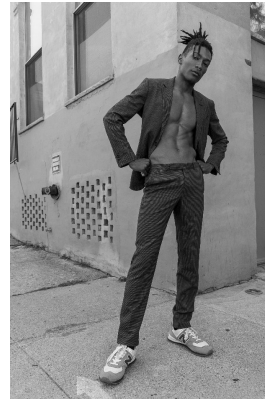

# BOSS MODELS

CAPE TOWN

## DAVID DE JESUS

Height: 190cm Chest: 96cm Waist: 80cm Shoe: 11.5 UK Hair: Black Eyes: Brown