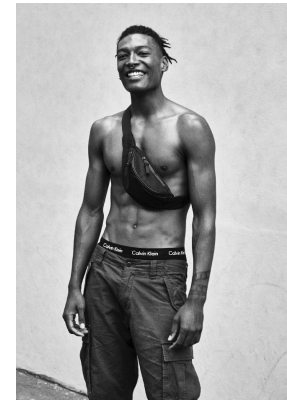

BOSS MODELS

CAPE TOWN

DAVID DE JESUS

Height: 190cm Chest: 96cm Waist: 80cm Shoe: 11.5 UK Hair: Black Eyes: Brown