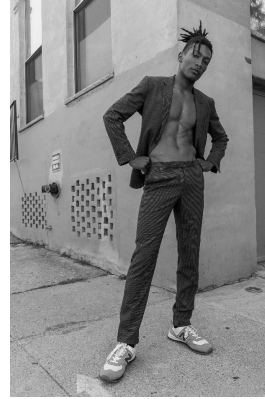

BOSS MODELS

CAPE TOWN

DAVID DE JESUS

Height: 190cm Chest: 96cm Waist: 80cm Shoe: 11.5 UK Hair: Black Eyes: Brown