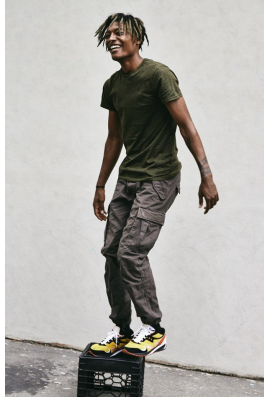

BOSS MODELS

CAPE TOWN

DAVID DE JESUS

Height: 190cm Chest: 96cm Waist: 80cm Shoe: 11.5 UK Hair: Black Eyes: Brown