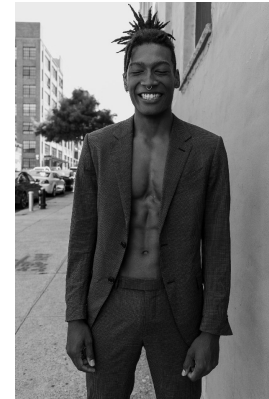

# BOSS MODELS

CAPE TOWN

## DAVID DE JESUS

Height: 190cm Chest: 96cm Waist: 80cm Shoe: 11.5 UK Hair: Black Eyes: Brown