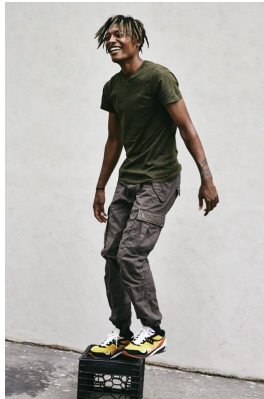

# BOSS MODELS

CAPE TOWN

## DAVID DE JESUS

Height: 190cm Chest: 96cm Waist: 80cm Shoe: 11.5 UK Hair: Black Eyes: Brown