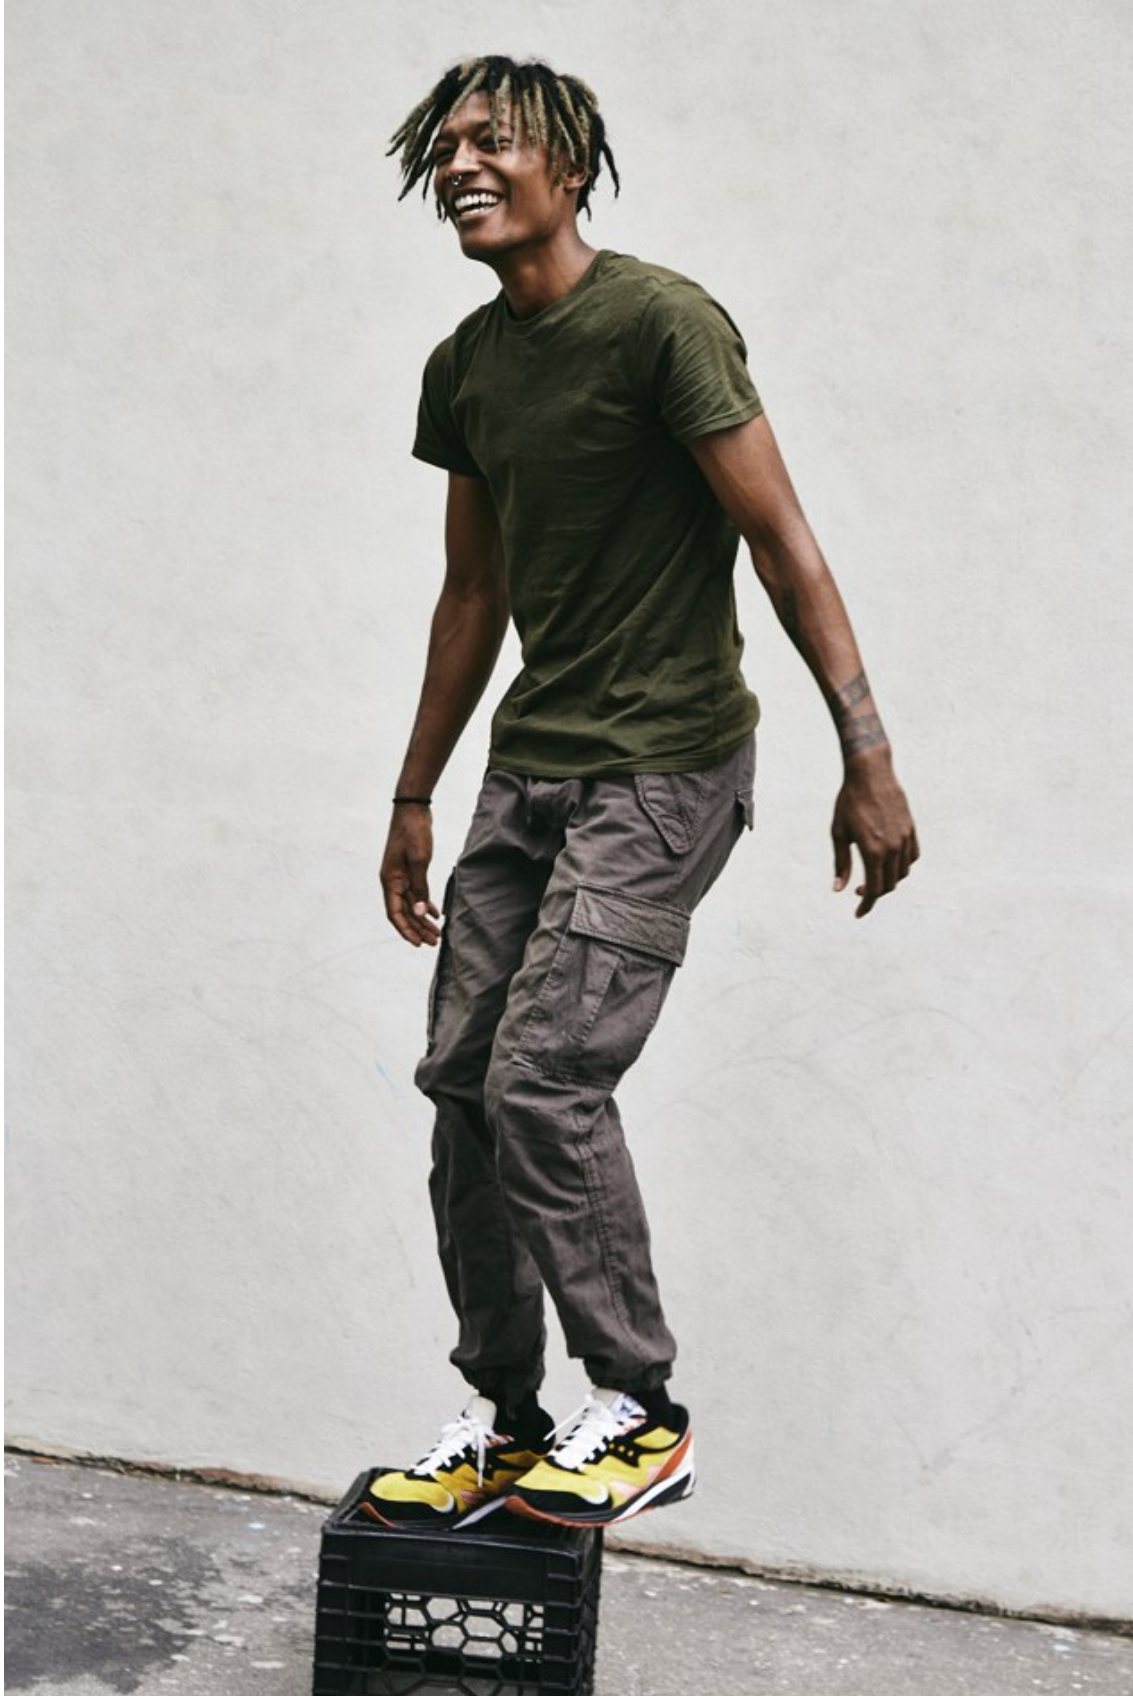

# BOSS MODELS

CAPE TOWN

DAVID DE JESUS

Height: 190cm Chest: 96cm Waist: 80cm Shoe: 11.5 UK Hair: Black Eyes: Brown