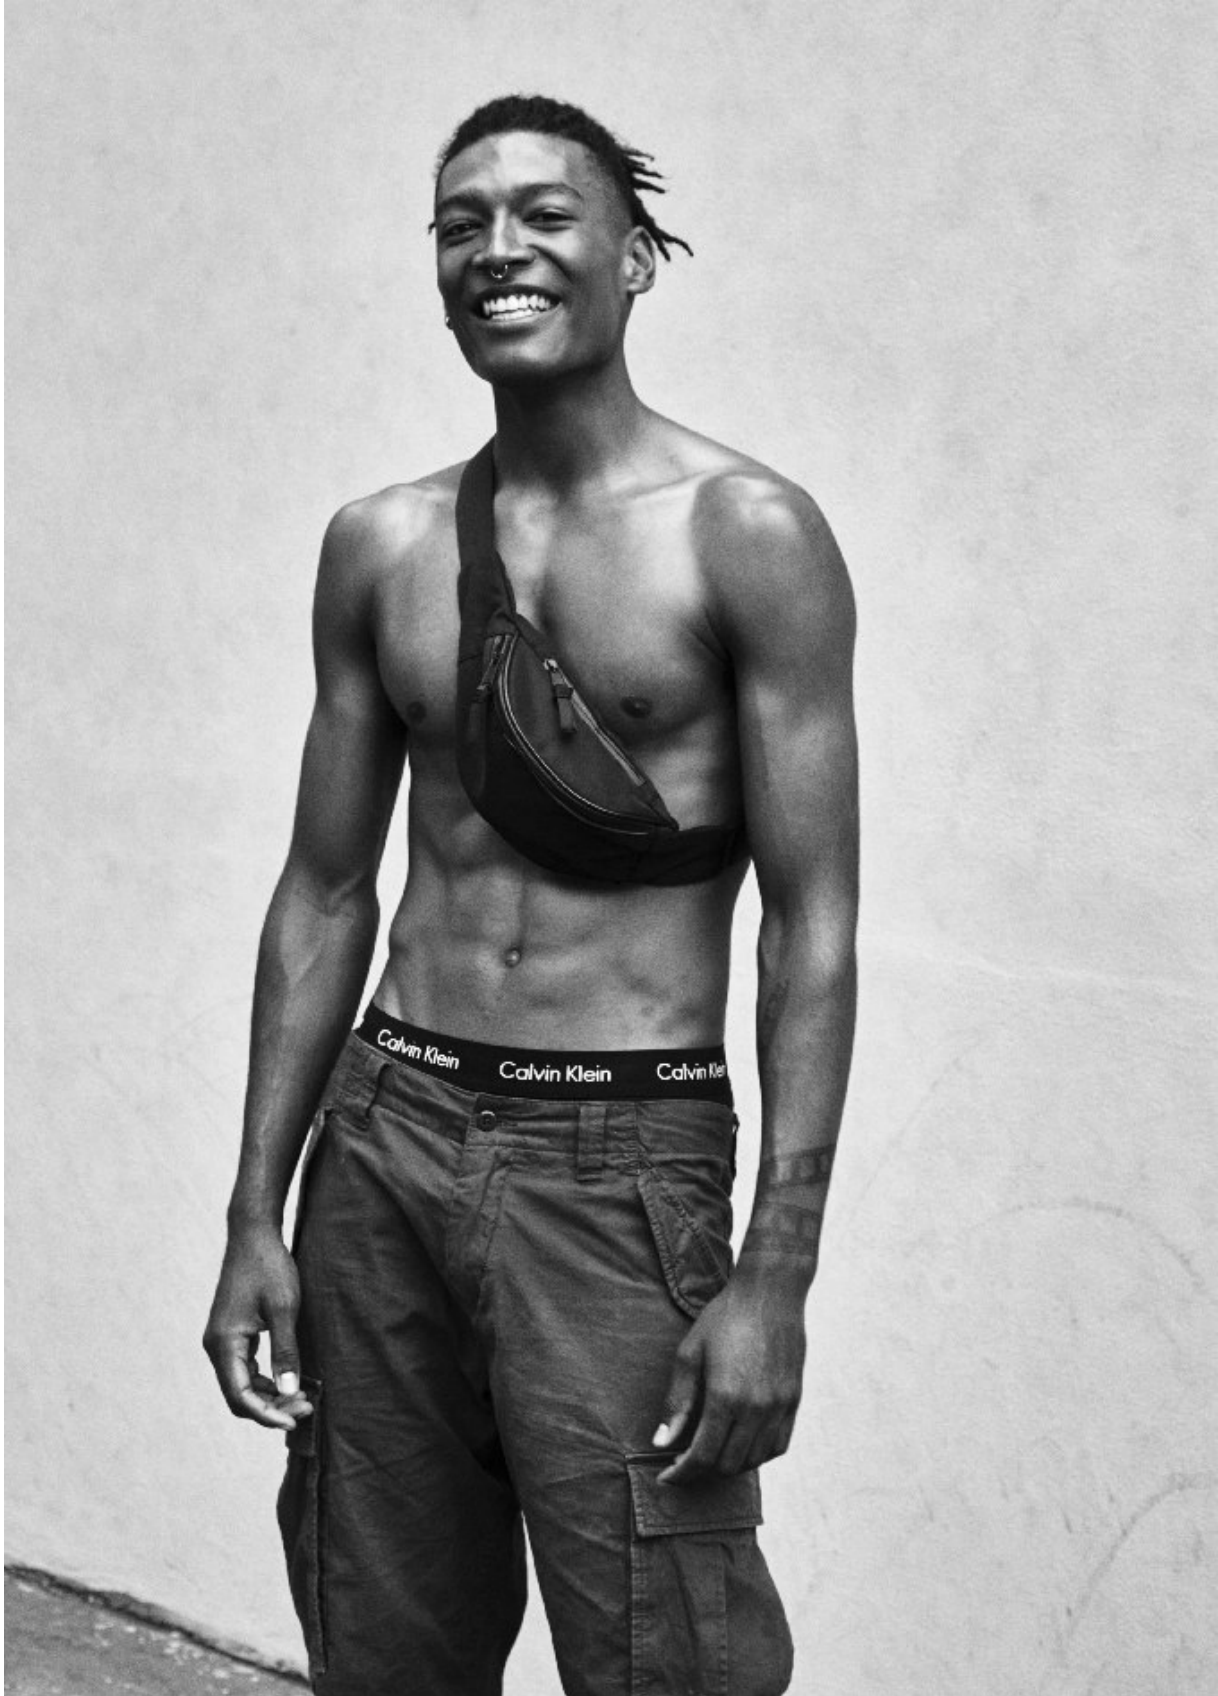

# BOSS MODELS

CAPE TOWN

DAVID DE JESUS

Height: 190cm Chest: 96cm Waist: 80cm Shoe: 11.5 UK Hair: Black Eyes: Brown