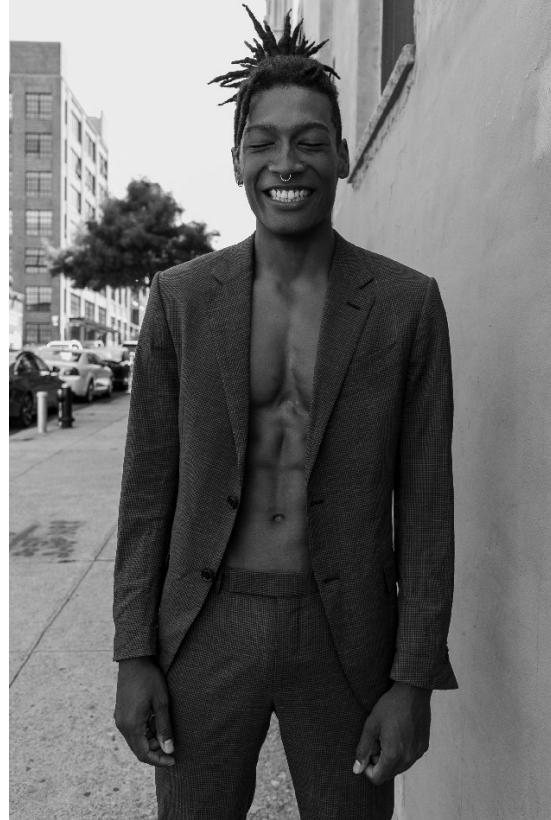

# BOSS MODELS

CAPE TOWN

DAVID DE JESUS

Height: 190cm Chest: 96cm Waist: 80cm Shoe: 11.5 UK Hair: Black Eyes: Brown

# BOSS MODELS

CAPE TOWN

## DAVID DE JESUS

Height: 190cm Chest: 96cm Waist: 80cm Shoe: 11.5 UK Hair: Black Eyes: Brown