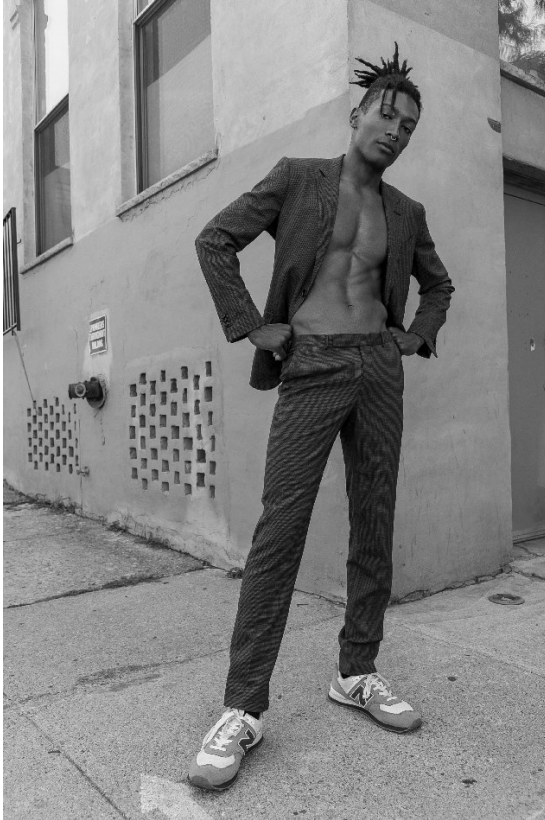

# BOSS MODELS

CAPE TOWN

DAVID DE JESUS

Height: 190cm Chest: 96cm Waist: 80cm Shoe: 11.5 UK Hair: Black Eyes: Brown

# BOSS MODELS

CAPE TOWN

## DAVID DE JESUS

Height: 190cm Chest: 96cm Waist: 80cm Shoe: 11.5 UK Hair: Black Eyes: Brown