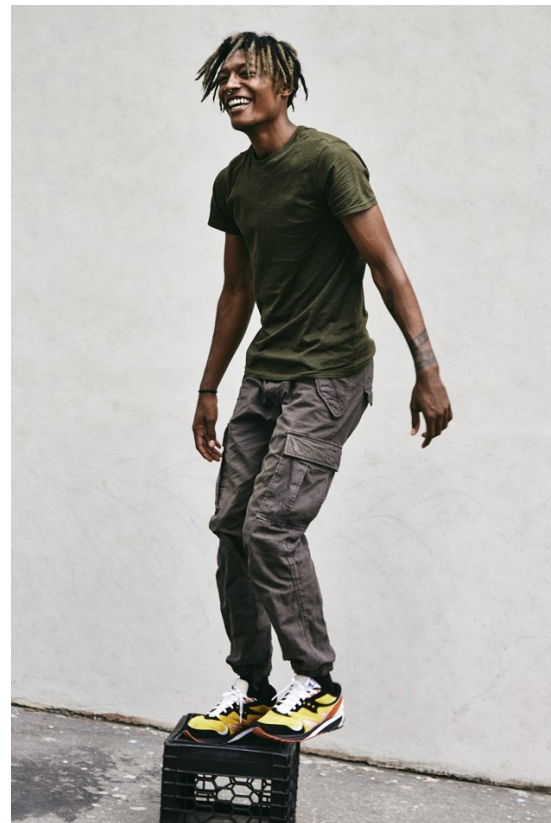

# BOSS MODELS

CAPE TOWN

DAVID DE JESUS

Height: 190cm Chest: 96cm Waist: 80cm Shoe: 11.5 UK Hair: Black Eyes: Brown

# BOSS MODELS

CAPE TOWN

## DAVID DE JESUS

Height: 190cm Chest: 96cm Waist: 80cm Shoe: 11.5 UK Hair: Black Eyes: Brown