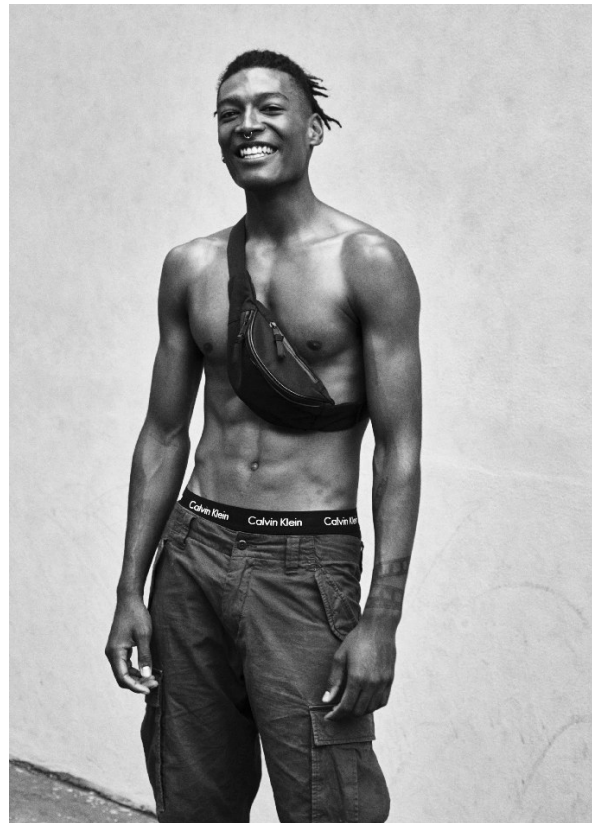

# BOSS MODELS

CAPE TOWN

DAVID DE JESUS

Height: 190cm Chest: 96cm Waist: 80cm Shoe: 11.5 UK Hair: Black Eyes: Brown

# BOSS MODELS

CAPE TOWN

## DAVID DE JESUS

Height: 190cm Chest: 96cm Waist: 80cm Shoe: 11.5 UK Hair: Black Eyes: Brown