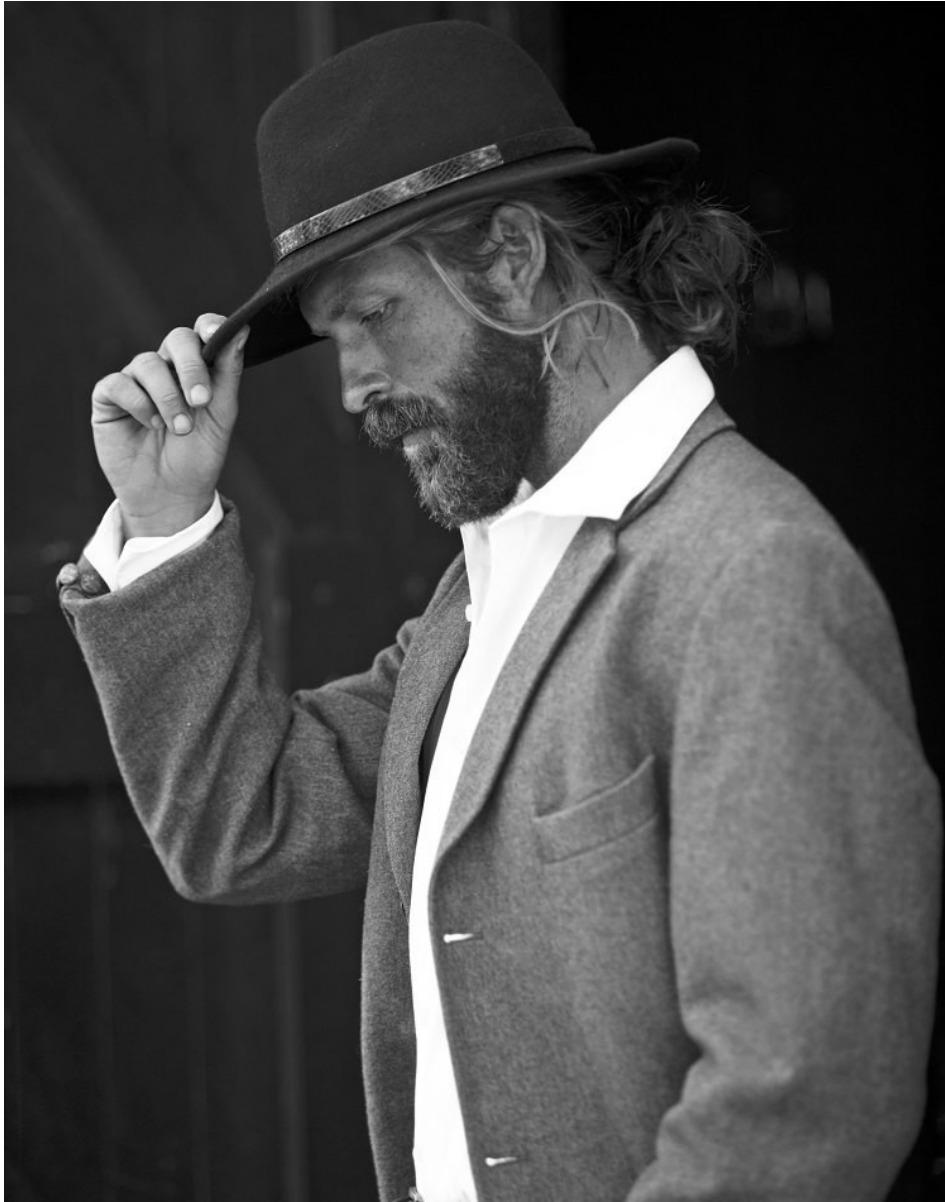

BOSS MODELS

CAPE TOWN

ALJOSCHA FABREGAS

Height: 185cm Chest: 97cm Waist: 75cm Suit: 38 R Shoe: 10.5 UK Hair: Blonde Eyes: Blue

BOSS MODELS

CAPE TOWN

ALJOSCHA FABREGAS

Height: 185cm Chest: 97cm Waist: 75cm Suit: 38 R Shoe: 10.5 UK Hair: Blonde Eyes: Blue