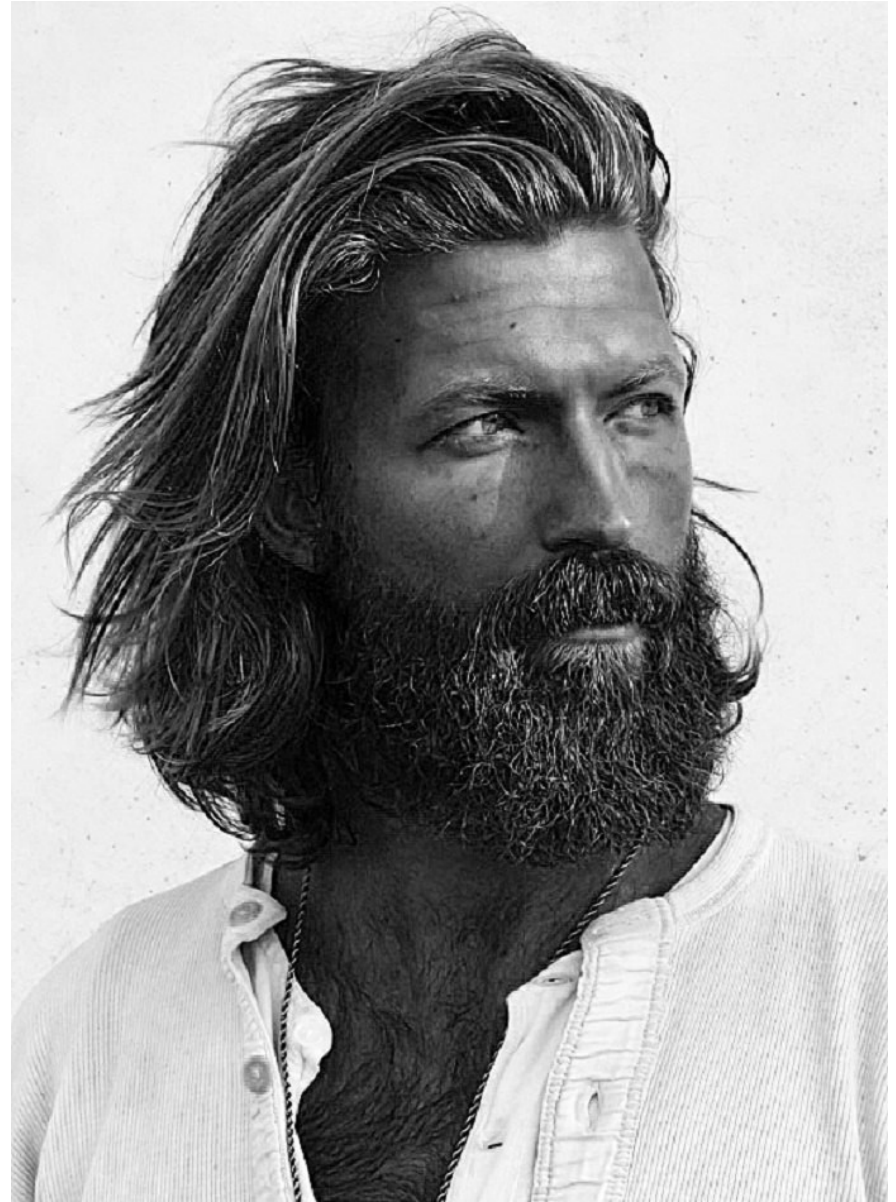

BOSS MODELS

CAPE TOWN

ALJOSCHA FABREGAS

Height: 185cm Chest: 97cm Waist: 75cm Suit: 38 R Shoe: 10.5 UK Hair: Blonde Eyes: Blue