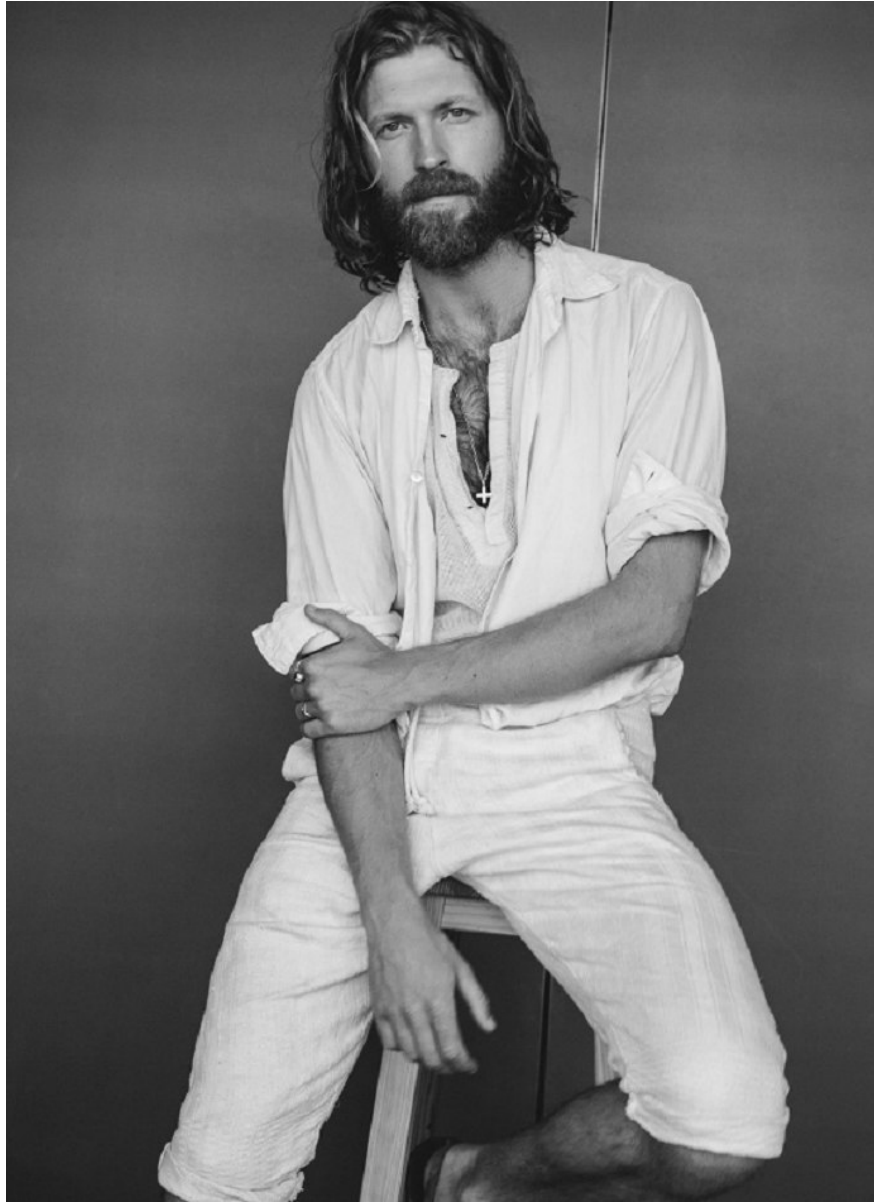

BOSS MODELS

CAPE TOWN

ALJOSCHA FABREGAS

Height: 185cm Chest: 97cm Waist: 75cm Suit: 38 R Shoe: 10.5 UK Hair: Blonde Eyes: Blue

BOSS MODELS

CAPE TOWN

ALJOSCHA FABREGAS

Height: 185cm Chest: 97cm Waist: 75cm Suit: 38 R Shoe: 10.5 UK Hair: Blonde Eyes: Blue