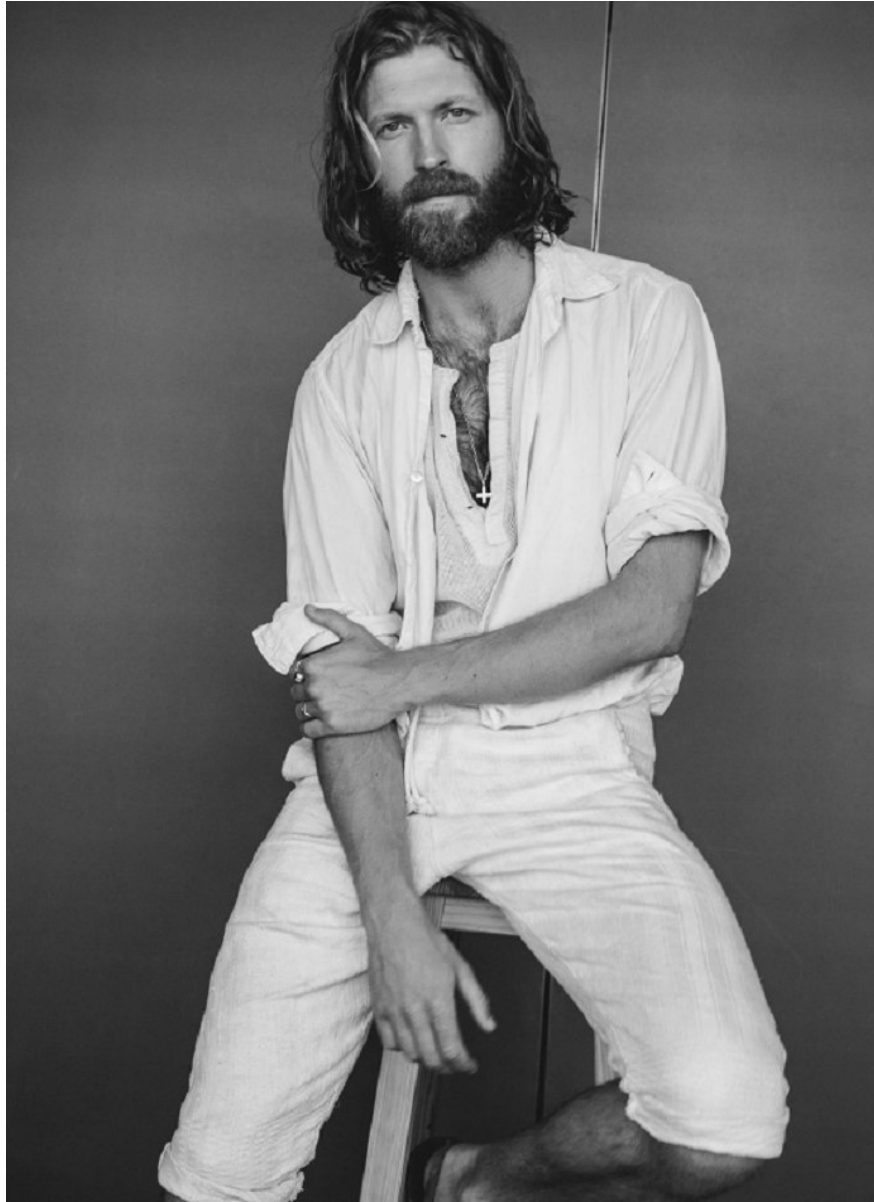

ALJOSCHA FABREGAS

BOSS MODELS

CAPE TOWN

ALJOSCHA FABREGAS

Height: 185cm Chest: 97cm Waist: 75cm Suit: 38 R Shoe: 10.5 UK Hair: Blonde Eyes: Blue