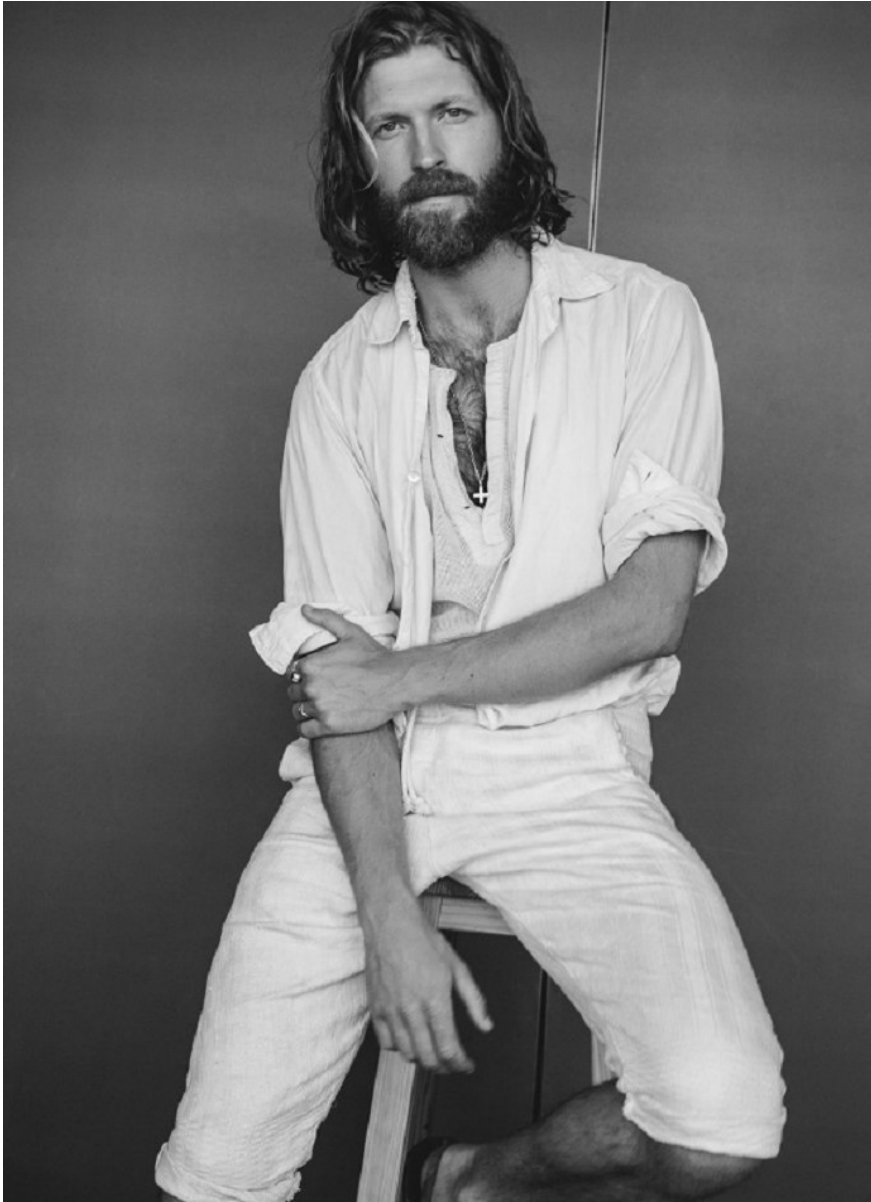

ALJOSCHA FABREGAS

BOSS MODELS

CAPE TOWN

ALJOSCHA FABREGAS

Height: 185cm Chest: 97cm Waist: 75cm Suit: 38 R Shoe: 10.5 UK Hair: Blonde Eyes: Blue