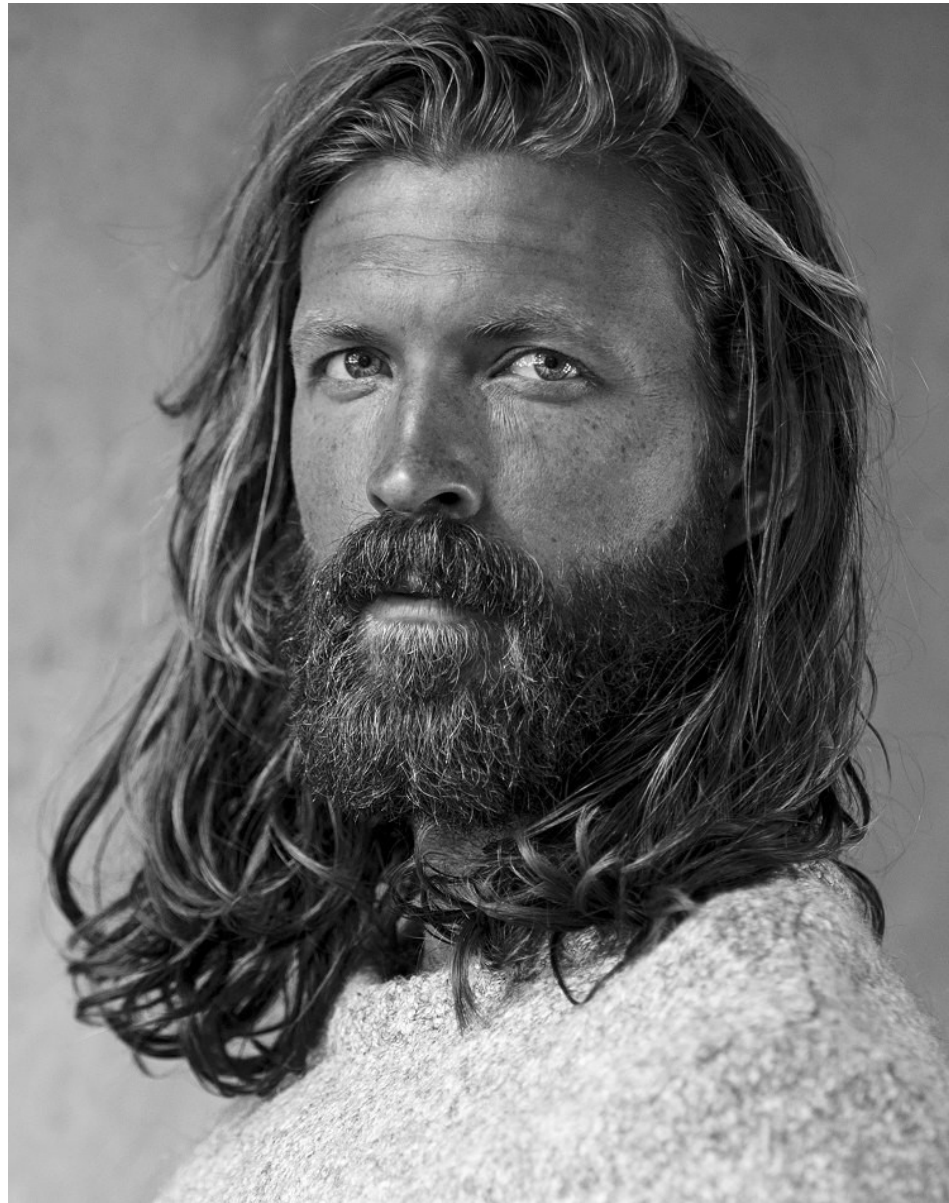

# BOSS MODELS

CAPE TOWN

ALJOSCHA FABREGAS

Height: 185cm Chest: 97cm Waist: 75cm Suit: 38 R Shoe: 10.5 UK Hair: Blonde Eyes: Blue