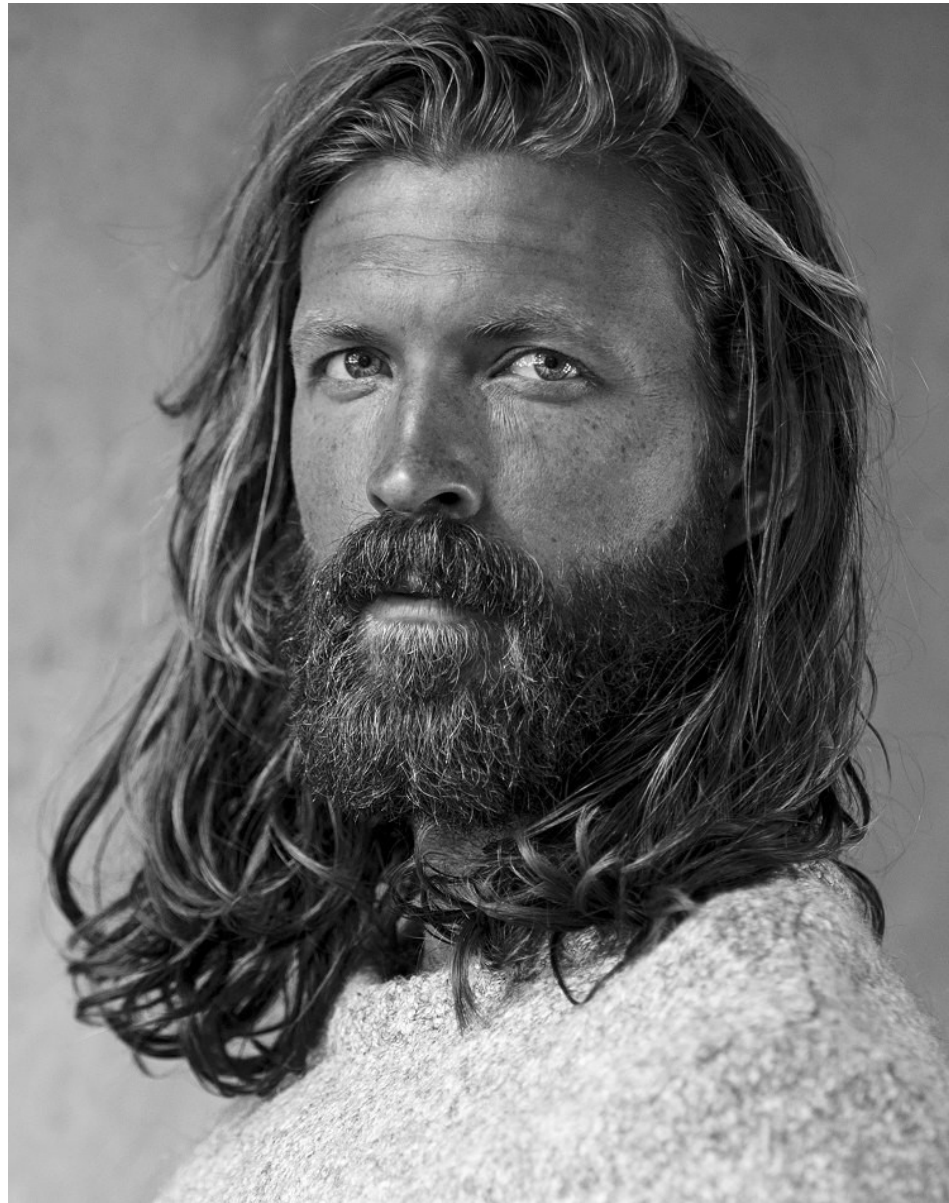

BOSS MODELS

CAPE TOWN

ALJOSCHA FABREGAS

Height: 185cm Chest: 97cm Waist: 75cm Suit: 38 R Shoe: 10.5 UK Hair: Blonde Eyes: Blue

BOSS MODELS

CAPE TOWN

ALJOSCHA FABREGAS

Height: 185cm Chest: 97cm Waist: 75cm Suit: 38 R Shoe: 10.5 UK Hair: Blonde Eyes: Blue