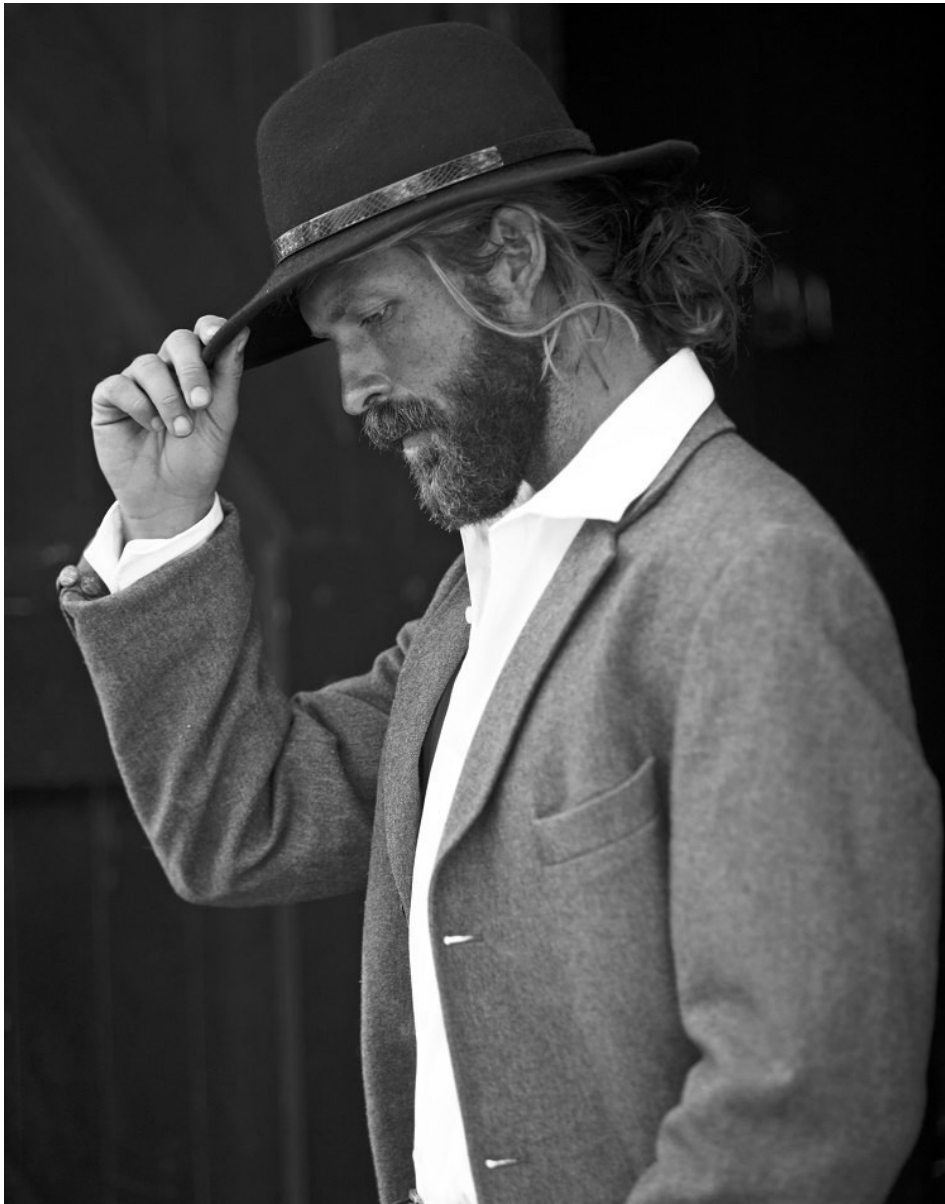

BOSS MODELS

CAPE TOWN

ALJOSCHA FABREGAS

Height: 185cm Chest: 97cm Waist: 75cm Suit: 38 R Shoe: 10.5 UK Hair: Blonde Eyes: Blue