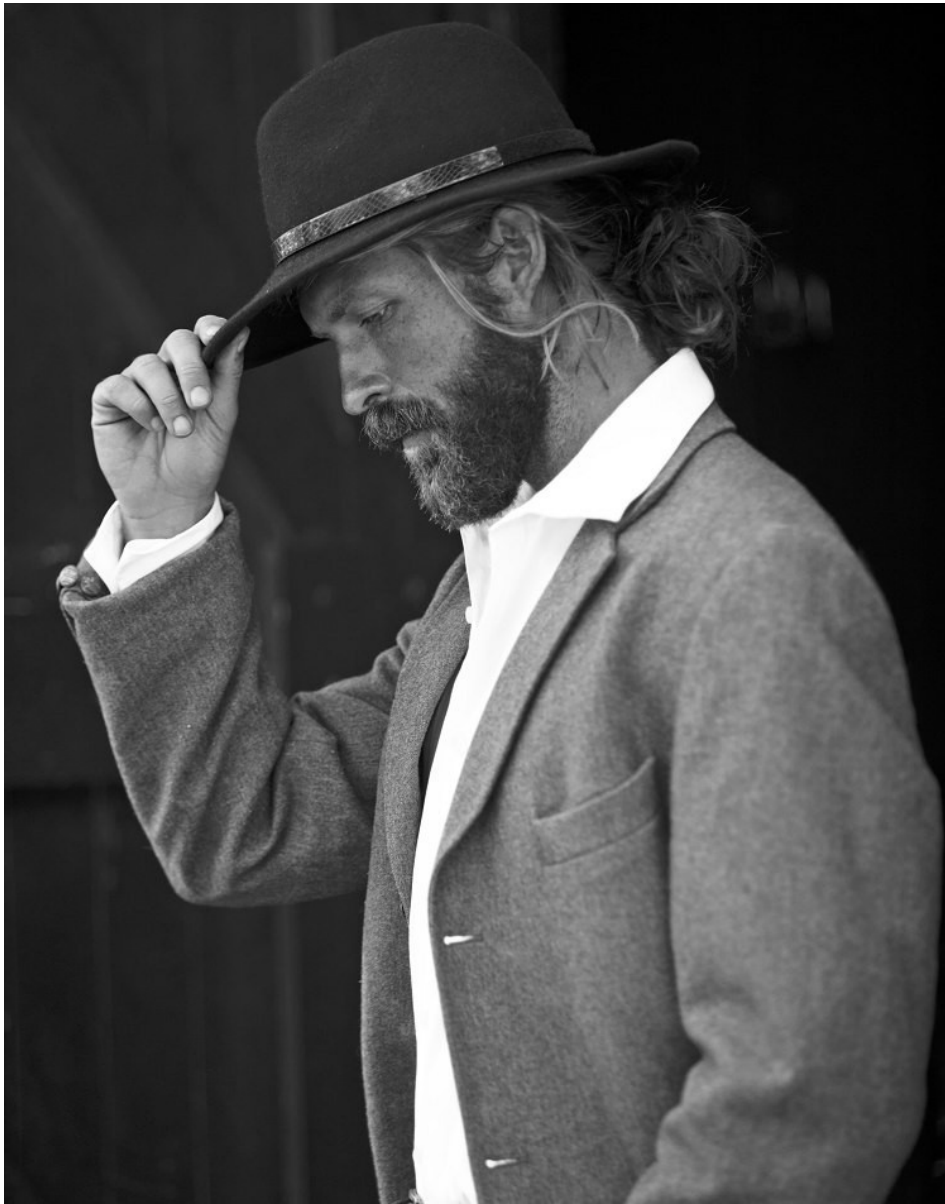

BOSS MODELS

CAPE TOWN

ALJOSCHA FABREGAS

Height: 185cm Chest: 97cm Waist: 75cm Suit: 38 R Shoe: 10.5 UK Hair: Blonde Eyes: Blue

BOSS MODELS

CAPE TOWN

ALJOSCHA FABREGAS

Height: 185cm Chest: 97cm Waist: 75cm Suit: 38 R Shoe: 10.5 UK Hair: Blonde Eyes: Blue