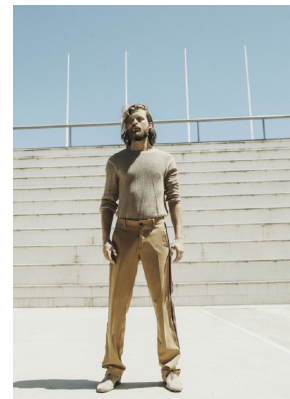

BOSS MODELS

CAPE TOWN

ALJOSCHA FABREGAS

Height: 185cm Chest: 97cm Waist: 75cm Suit: 38 R Shoe: 10.5 UK Hair: Blonde Eyes: Blue

BOSS MODELS

CAPE TOWN

ALJOSCHA FABREGAS

Height: 185cm Chest: 97cm Waist: 75cm Suit: 38 R Shoe: 10.5 UK Hair: Blonde Eyes: Blue

BOSS MODELS

CAPE TOWN

ALJOSCHA FABREGAS

Height: 185cm Chest: 97cm Waist: 75cm Suit: 38 R Shoe: 10.5 UK Hair: Blonde Eyes: Blue