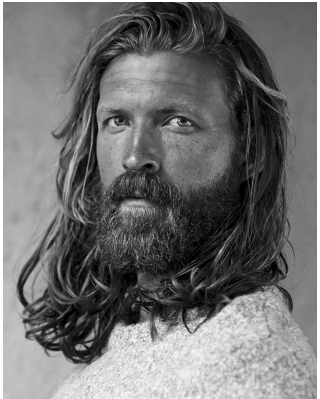

BOSS MODELS

CAPE TOWN

ALJOSCHA FABREGAS

Height: 185cm Chest: 97cm Waist: 75cm Suit: 38 R Shoe: 10.5 UK Hair: Blonde Eyes: Blue

BOSS MODELS

CAPE TOWN

ALJOSCHA FABREGAS

Height: 185cm Chest: 97cm Waist: 75cm Suit: 38 R Shoe: 10.5 UK Hair: Blonde Eyes: Blue

BOSS MODELS

CAPE TOWN

ALJOSCHA FABREGAS

Height: 185cm Chest: 97cm Waist: 75cm Suit: 38 R Shoe: 10.5 UK Hair: Blonde Eyes: Blue