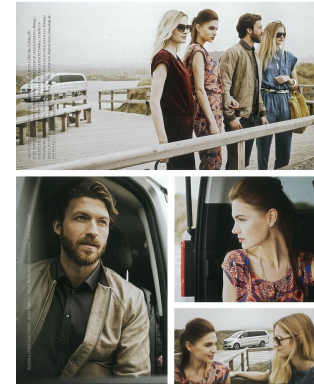

BOSS MODELS

CAPE TOWN

ALJOSCHA FABREGAS

Height: 185cm Chest: 97cm Waist: 75cm Suit: 38 R Shoe: 10.5 UK Hair: Blonde Eyes: Blue