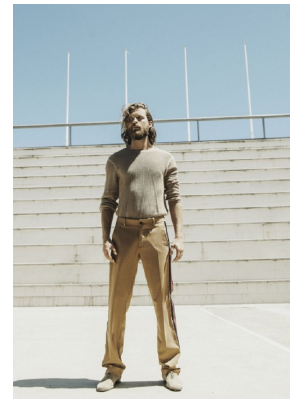

BOSS MODELS

CAPE TOWN

ALJOSCHA FABREGAS

Height: 185cm Chest: 97cm Waist: 75cm Suit: 38 R Shoe: 10.5 UK Hair: Blonde Eyes: Blue

BOSS MODELS

CAPE TOWN

ALJOSCHA FABREGAS

Height: 185cm Chest: 97cm Waist: 75cm Suit: 38 R Shoe: 10.5 UK Hair: Blonde Eyes: Blue

BOSS MODELS

CAPE TOWN

ALJOSCHA FABREGAS

Height: 185cm Chest: 97cm Waist: 75cm Suit: 38 R Shoe: 10.5 UK Hair: Blonde Eyes: Blue