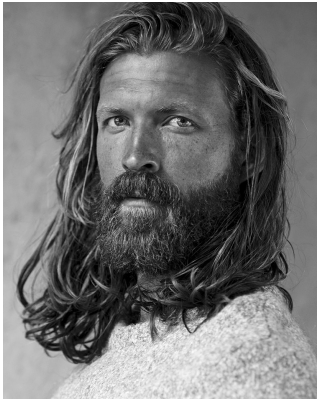

BOSS MODELS

CAPE TOWN

ALJOSCHA FABREGAS

Height: 185cm Chest: 97cm Waist: 75cm Suit: 38 R Shoe: 10.5 UK Hair: Blonde Eyes: Blue

BOSS MODELS

CAPE TOWN

ALJOSCHA FABREGAS

Height: 185cm Chest: 97cm Waist: 75cm Suit: 38 R Shoe: 10.5 UK Hair: Blonde Eyes: Blue

BOSS MODELS

CAPE TOWN

ALJOSCHA FABREGAS

Height: 185cm Chest: 97cm Waist: 75cm Suit: 38 R Shoe: 10.5 UK Hair: Blonde Eyes: Blue