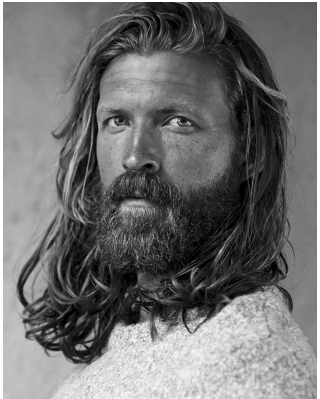

# BOSS MODELS

CAPE TOWN

## ALJOSCHA FABREGAS

Height: 185cm Chest: 97cm Waist: 75cm Suit: 38 R Shoe: 10.5 UK Hair: Blonde Eyes: Blue