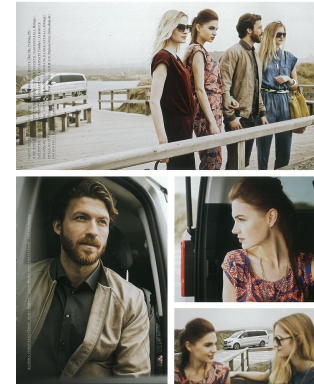

BOSS MODELS

CAPE TOWN

ALJOSCHA FABREGAS

Height: 185cm Chest: 97cm Waist: 75cm Suit: 38 R Shoe: 10.5 UK Hair: Blonde Eyes: Blue

BOSS MODELS

CAPE TOWN

ALJOSCHA FABREGAS

Height: 185cm Chest: 97cm Waist: 75cm Suit: 38 R Shoe: 10.5 UK Hair: Blonde Eyes: Blue

BOSS MODELS

CAPE TOWN

ALJOSCHA FABREGAS

Height: 185cm Chest: 97cm Waist: 75cm Suit: 38 R Shoe: 10.5 UK Hair: Blonde Eyes: Blue