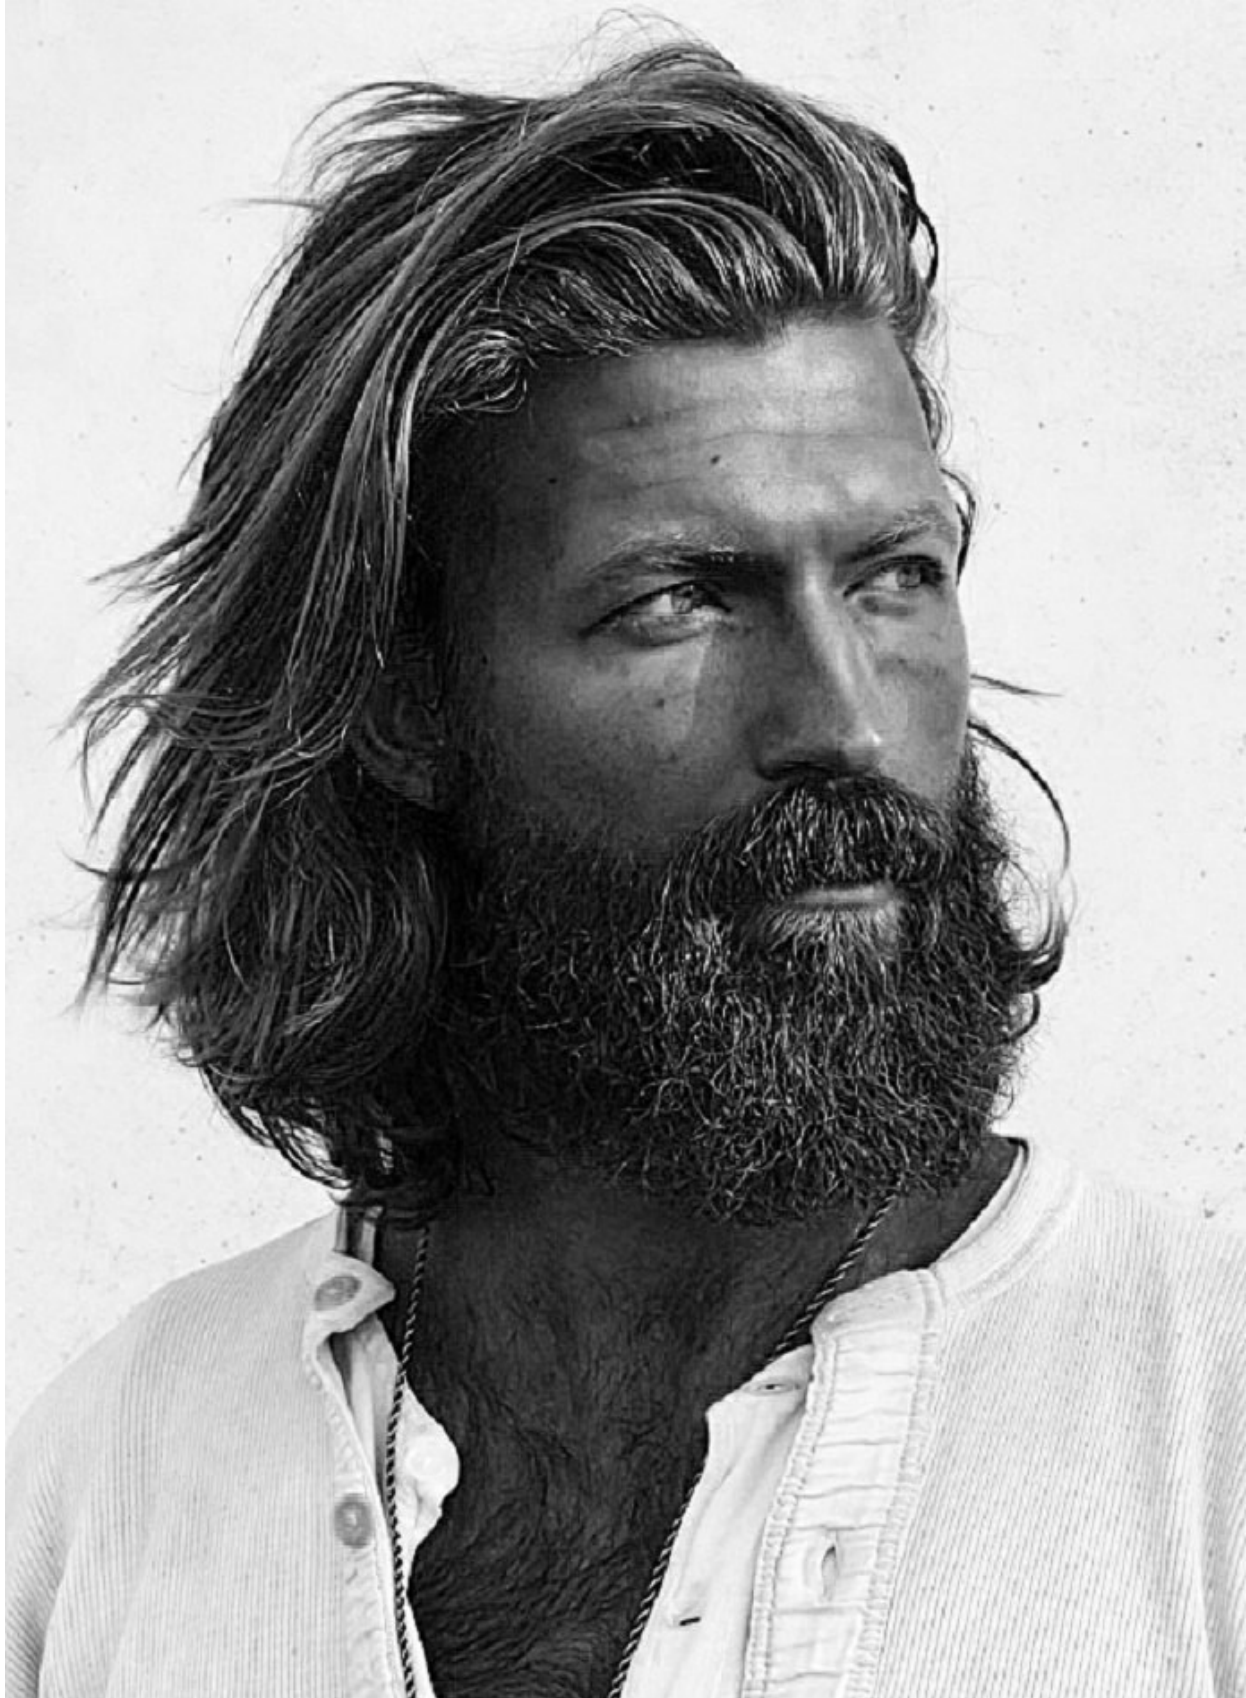

BOSS MODELS

CAPE TOWN

ALJOSCHA FABREGAS

Height: 185cm Chest: 97cm Waist: 75cm Suit: 38 R Shoe: 10.5 UK Hair: Blonde Eyes: Blue

BOSS MODELS

CAPE TOWN

ALJOSCHA FABREGAS

Height: 185cm Chest: 97cm Waist: 75cm Suit: 38 R Shoe: 10.5 UK Hair: Blonde Eyes: Blue