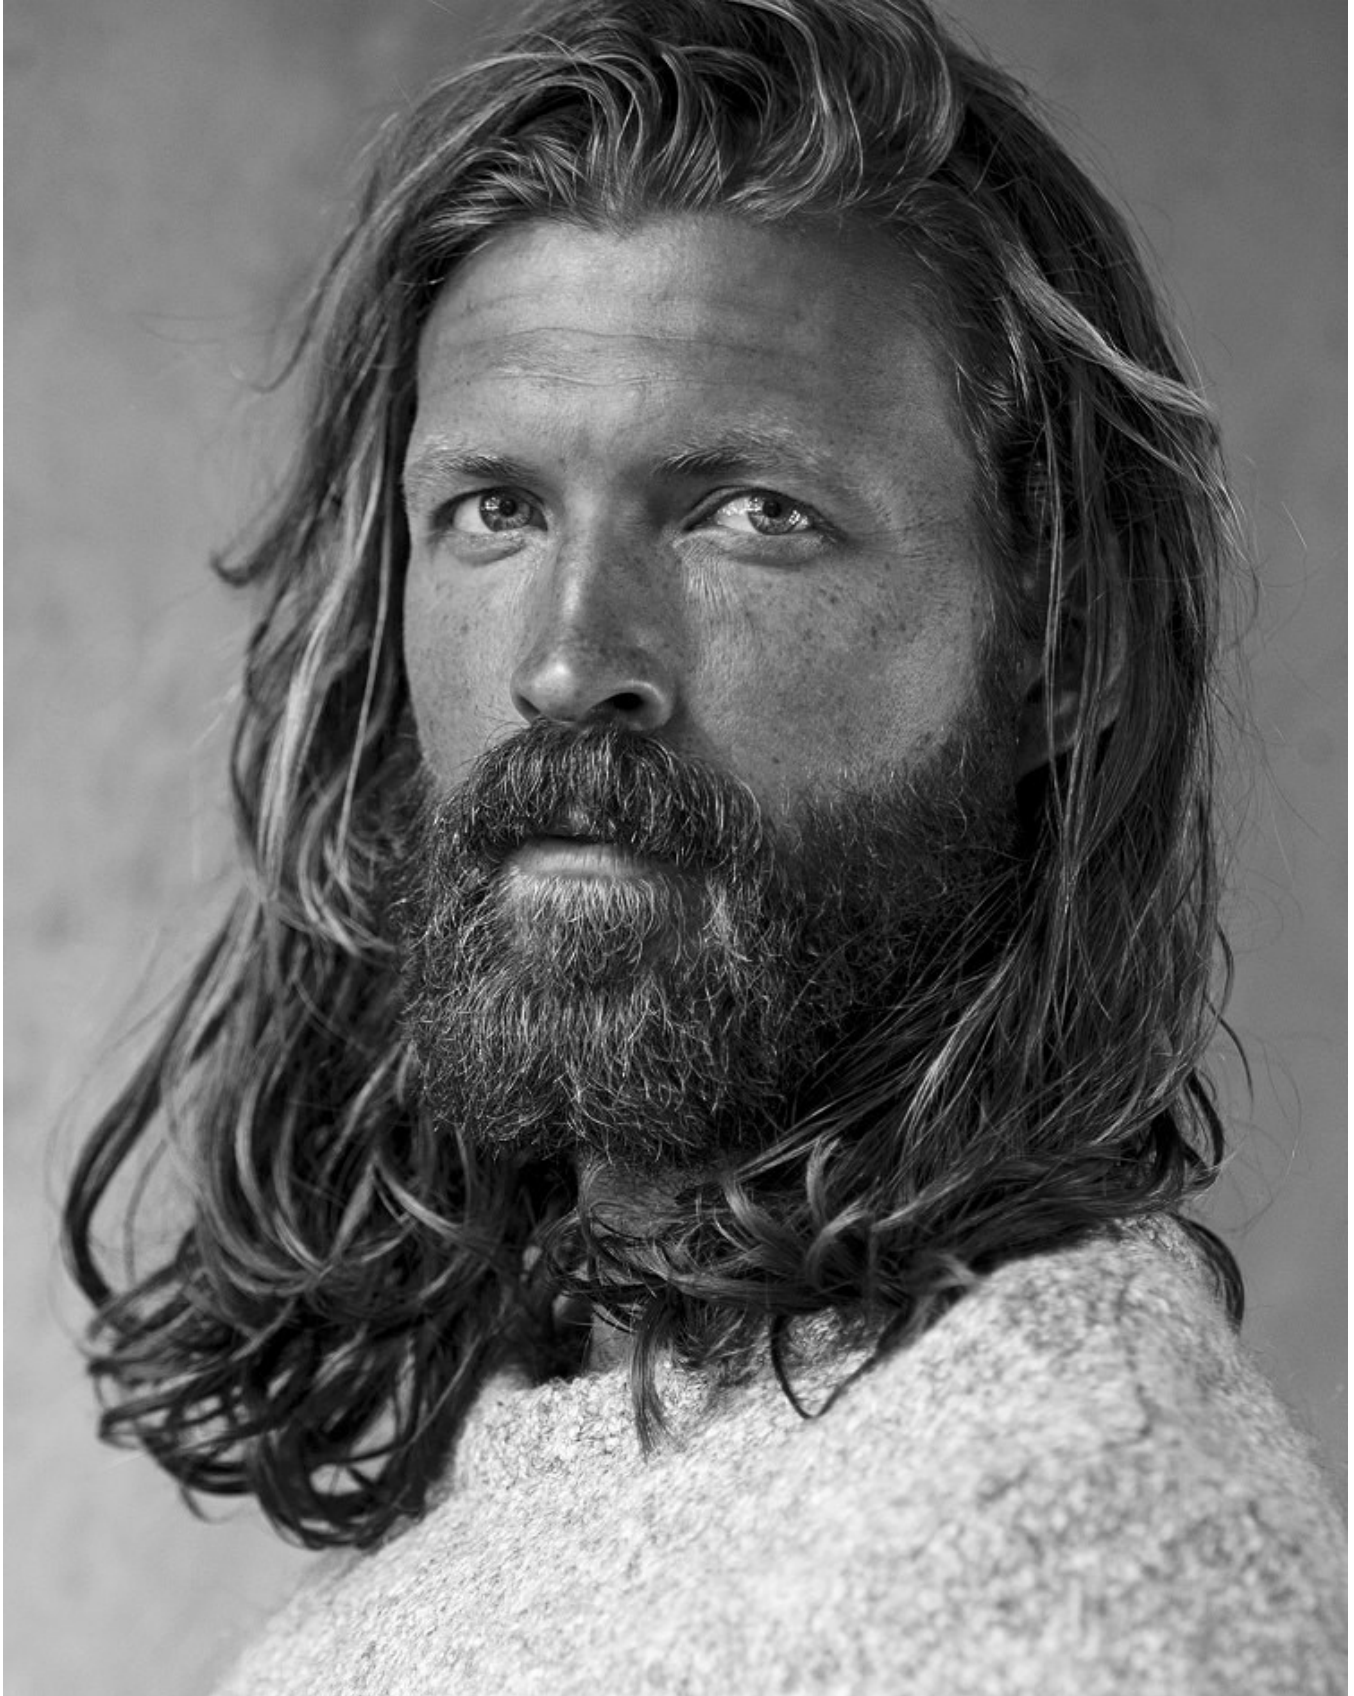

BOSS MODELS

CAPE TOWN

ALJOSCHA FABREGAS

Height: 185cm Chest: 97cm Waist: 75cm Suit: 38 R Shoe: 10.5 UK Hair: Blonde Eyes: Blue

BOSS MODELS

CAPE TOWN

ALJOSCHA FABREGAS

Height: 185cm Chest: 97cm Waist: 75cm Suit: 38 R Shoe: 10.5 UK Hair: Blonde Eyes: Blue