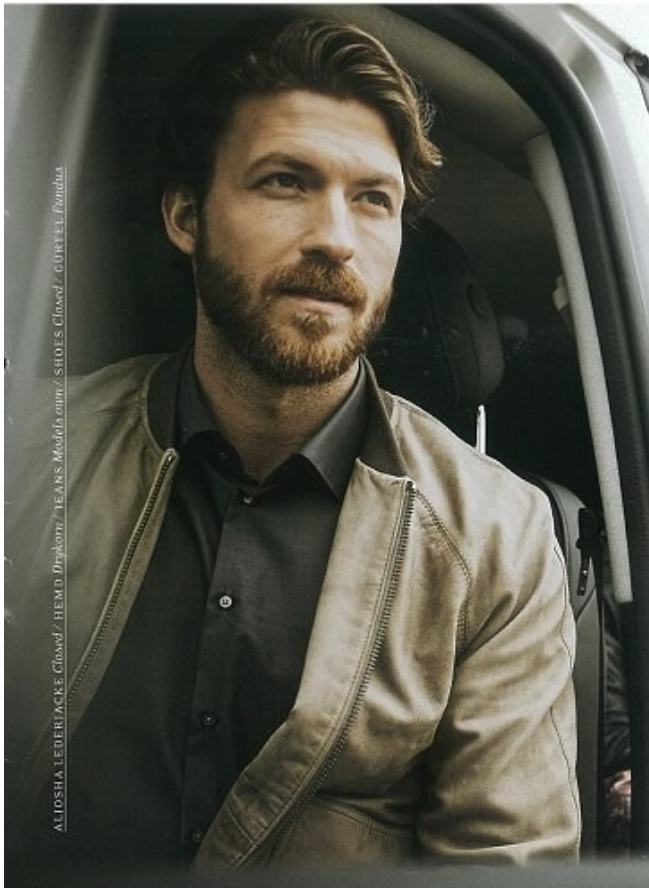

ALJOSHA / LEDERJACKE / Grand / HEMD / Diphom / JEANS / Modif / zinn / SHOES / Grand / GUY CARROLLS / Fundica