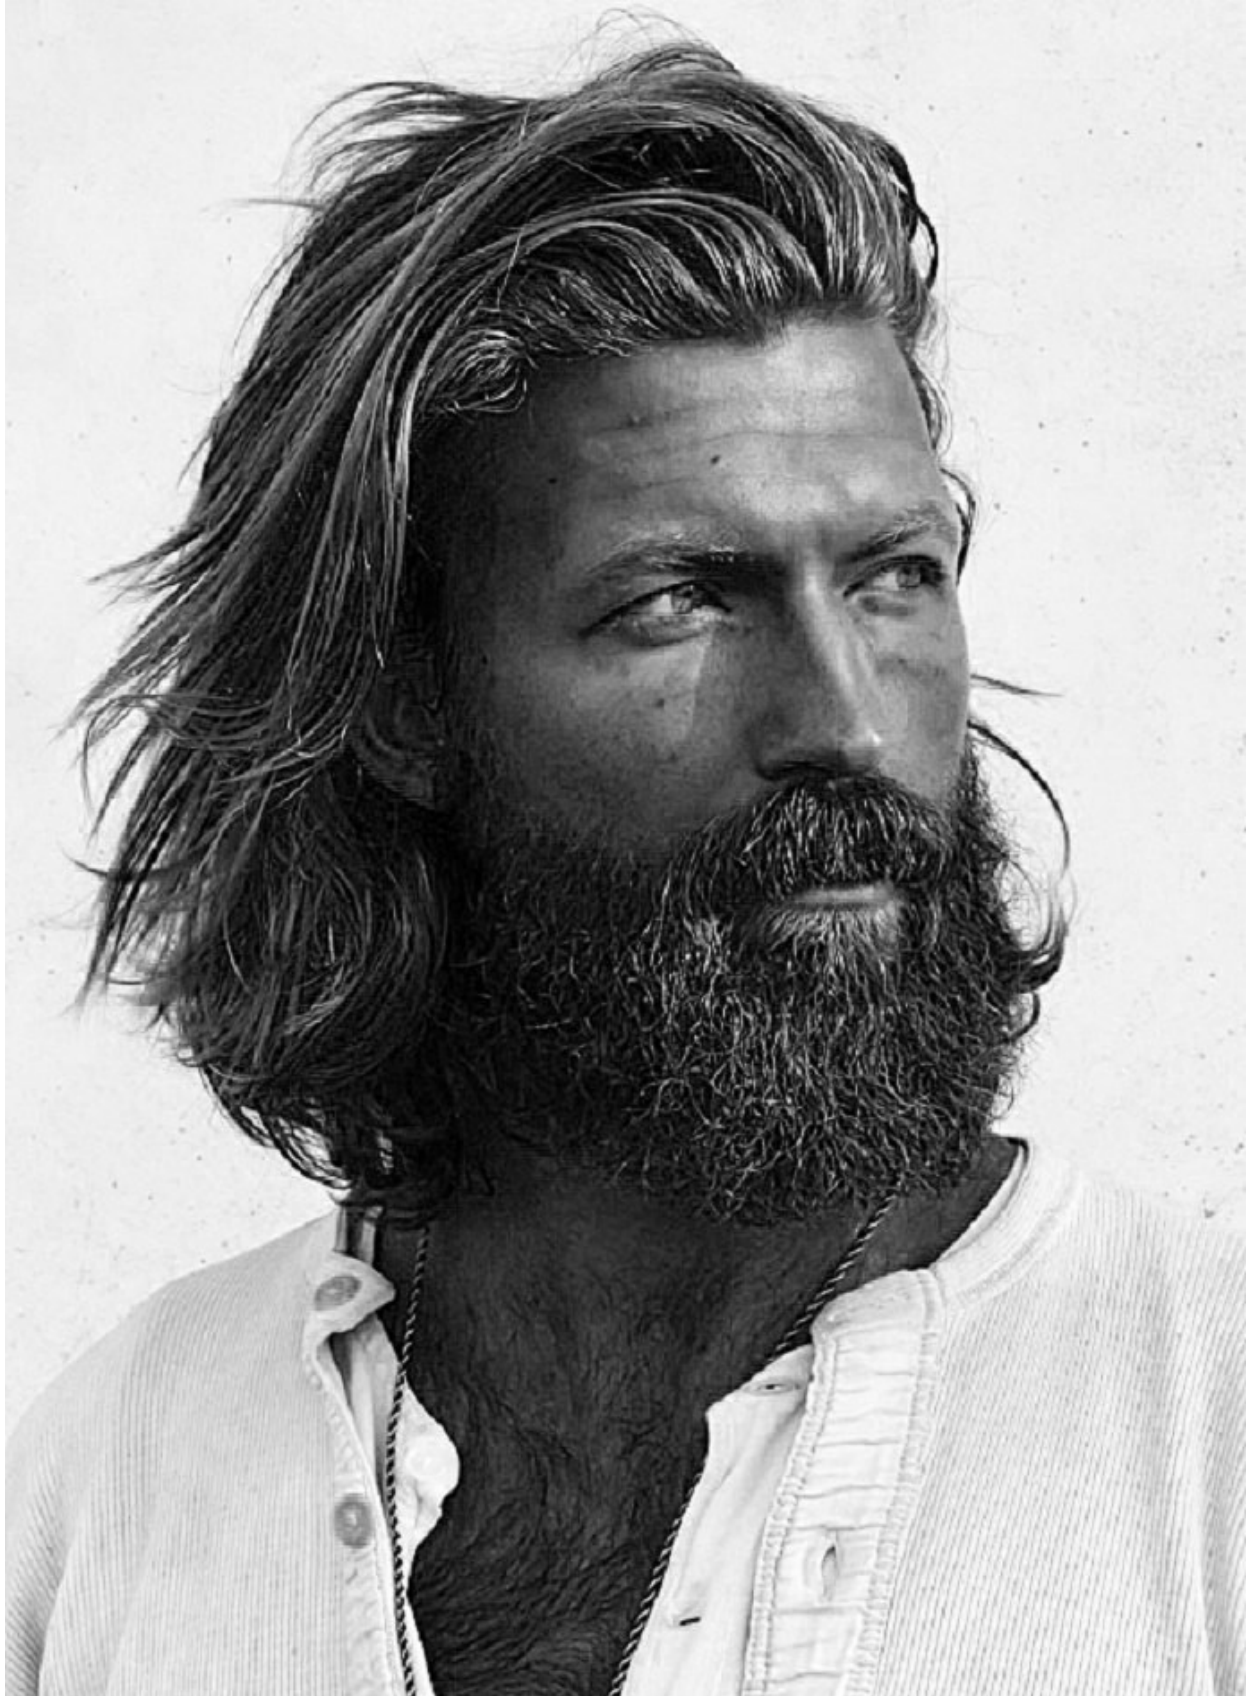

BOSS MODELS

CAPE TOWN

ALJOSCHA FABREGAS

Height: 185cm Chest: 97cm Waist: 75cm Suit: 38 R Shoe: 10.5 UK Hair: Blonde Eyes: Blue

BOSS MODELS

CAPE TOWN

ALJOSCHA FABREGAS

Height: 185cm Chest: 97cm Waist: 75cm Suit: 38 R Shoe: 10.5 UK Hair: Blonde Eyes: Blue