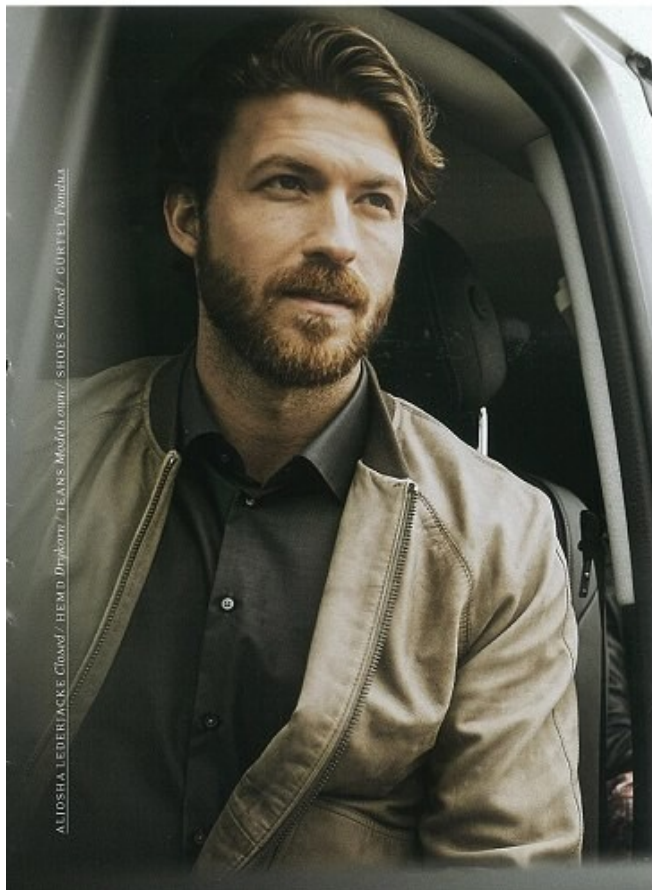

ALJOSHA / LEDERJACKE / CROWD // HEMD / DRYKORN // JEANS / MODULZUM // SHOES / CROWD // GURIELL FUNDATA