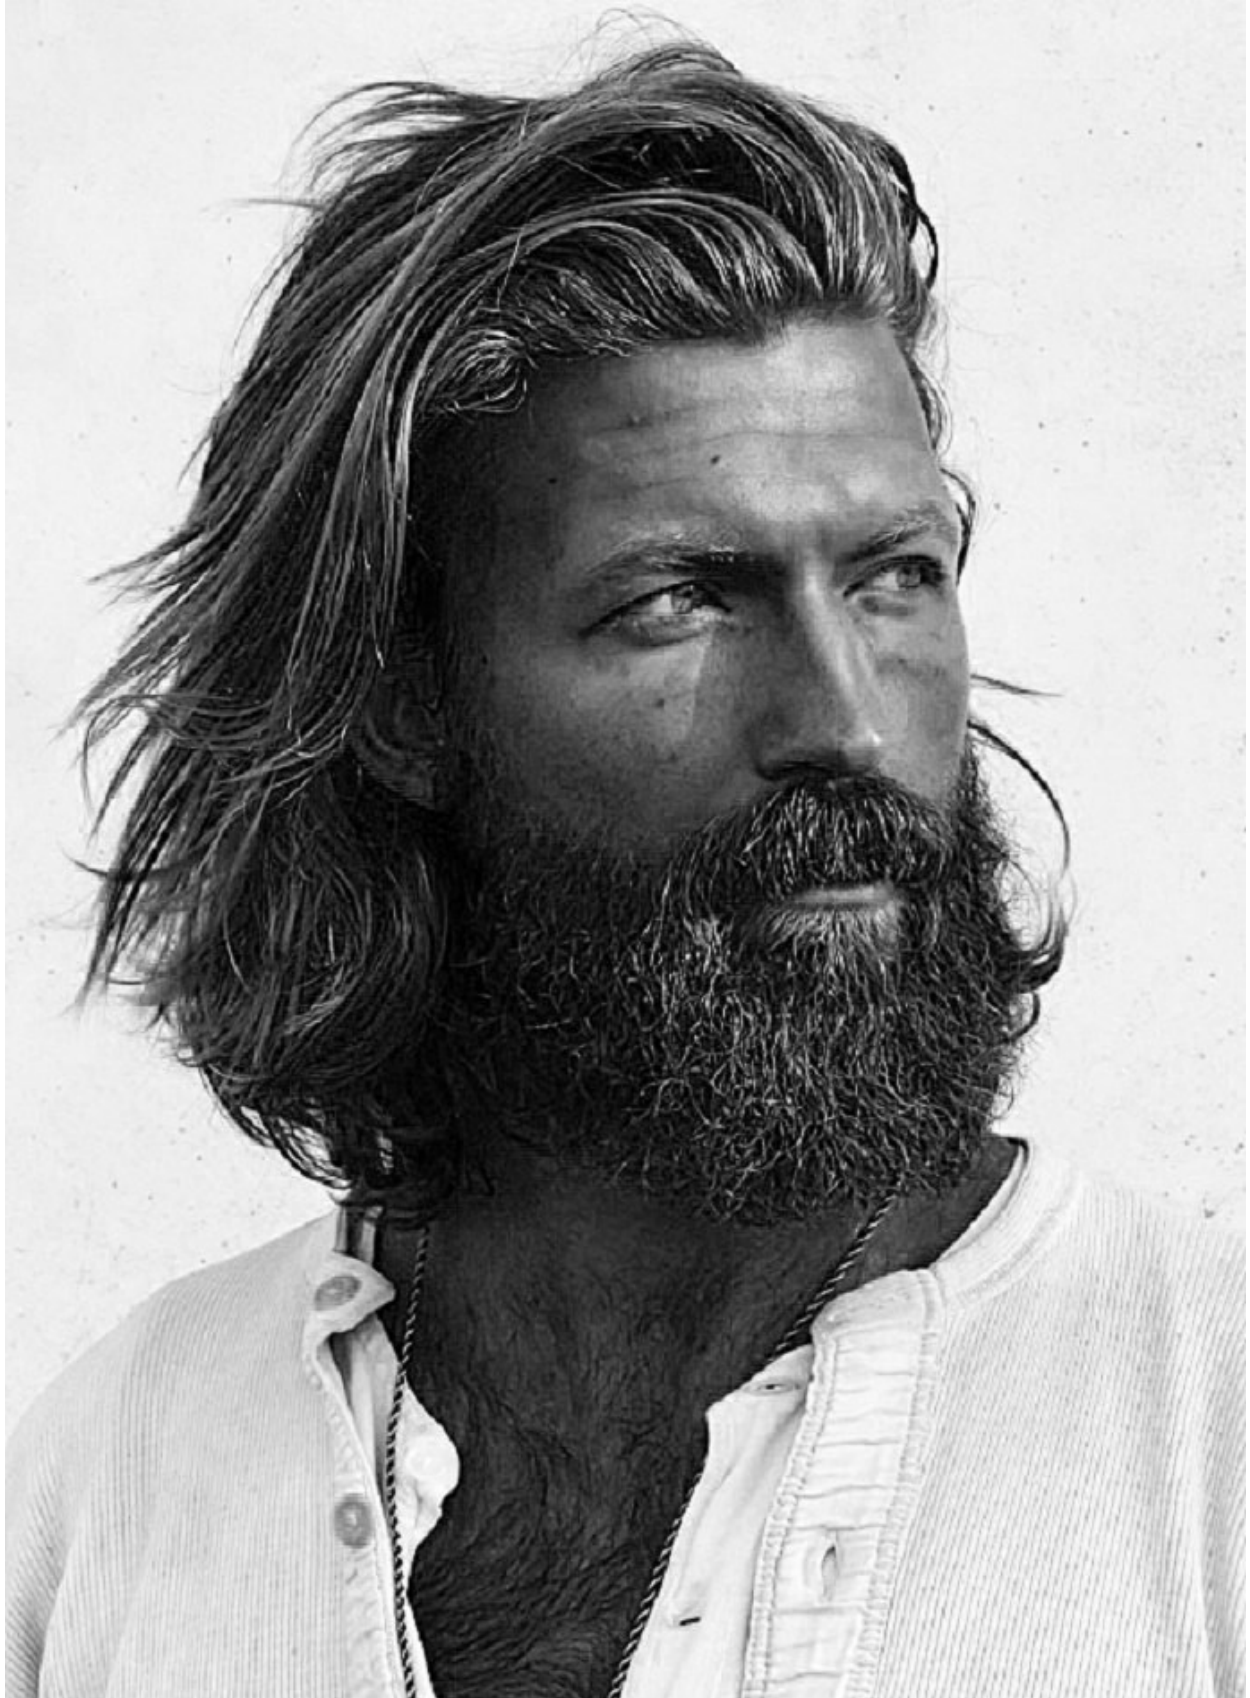

BOSS MODELS

CAPE TOWN

ALJOSCHA FABREGAS

Height: 185cm Chest: 97cm Waist: 75cm Suit: 38 R Shoe: 10.5 UK Hair: Blonde Eyes: Blue

BOSS MODELS

CAPE TOWN

ALJOSCHA FABREGAS

Height: 185cm Chest: 97cm Waist: 75cm Suit: 38 R Shoe: 10.5 UK Hair: Blonde Eyes: Blue