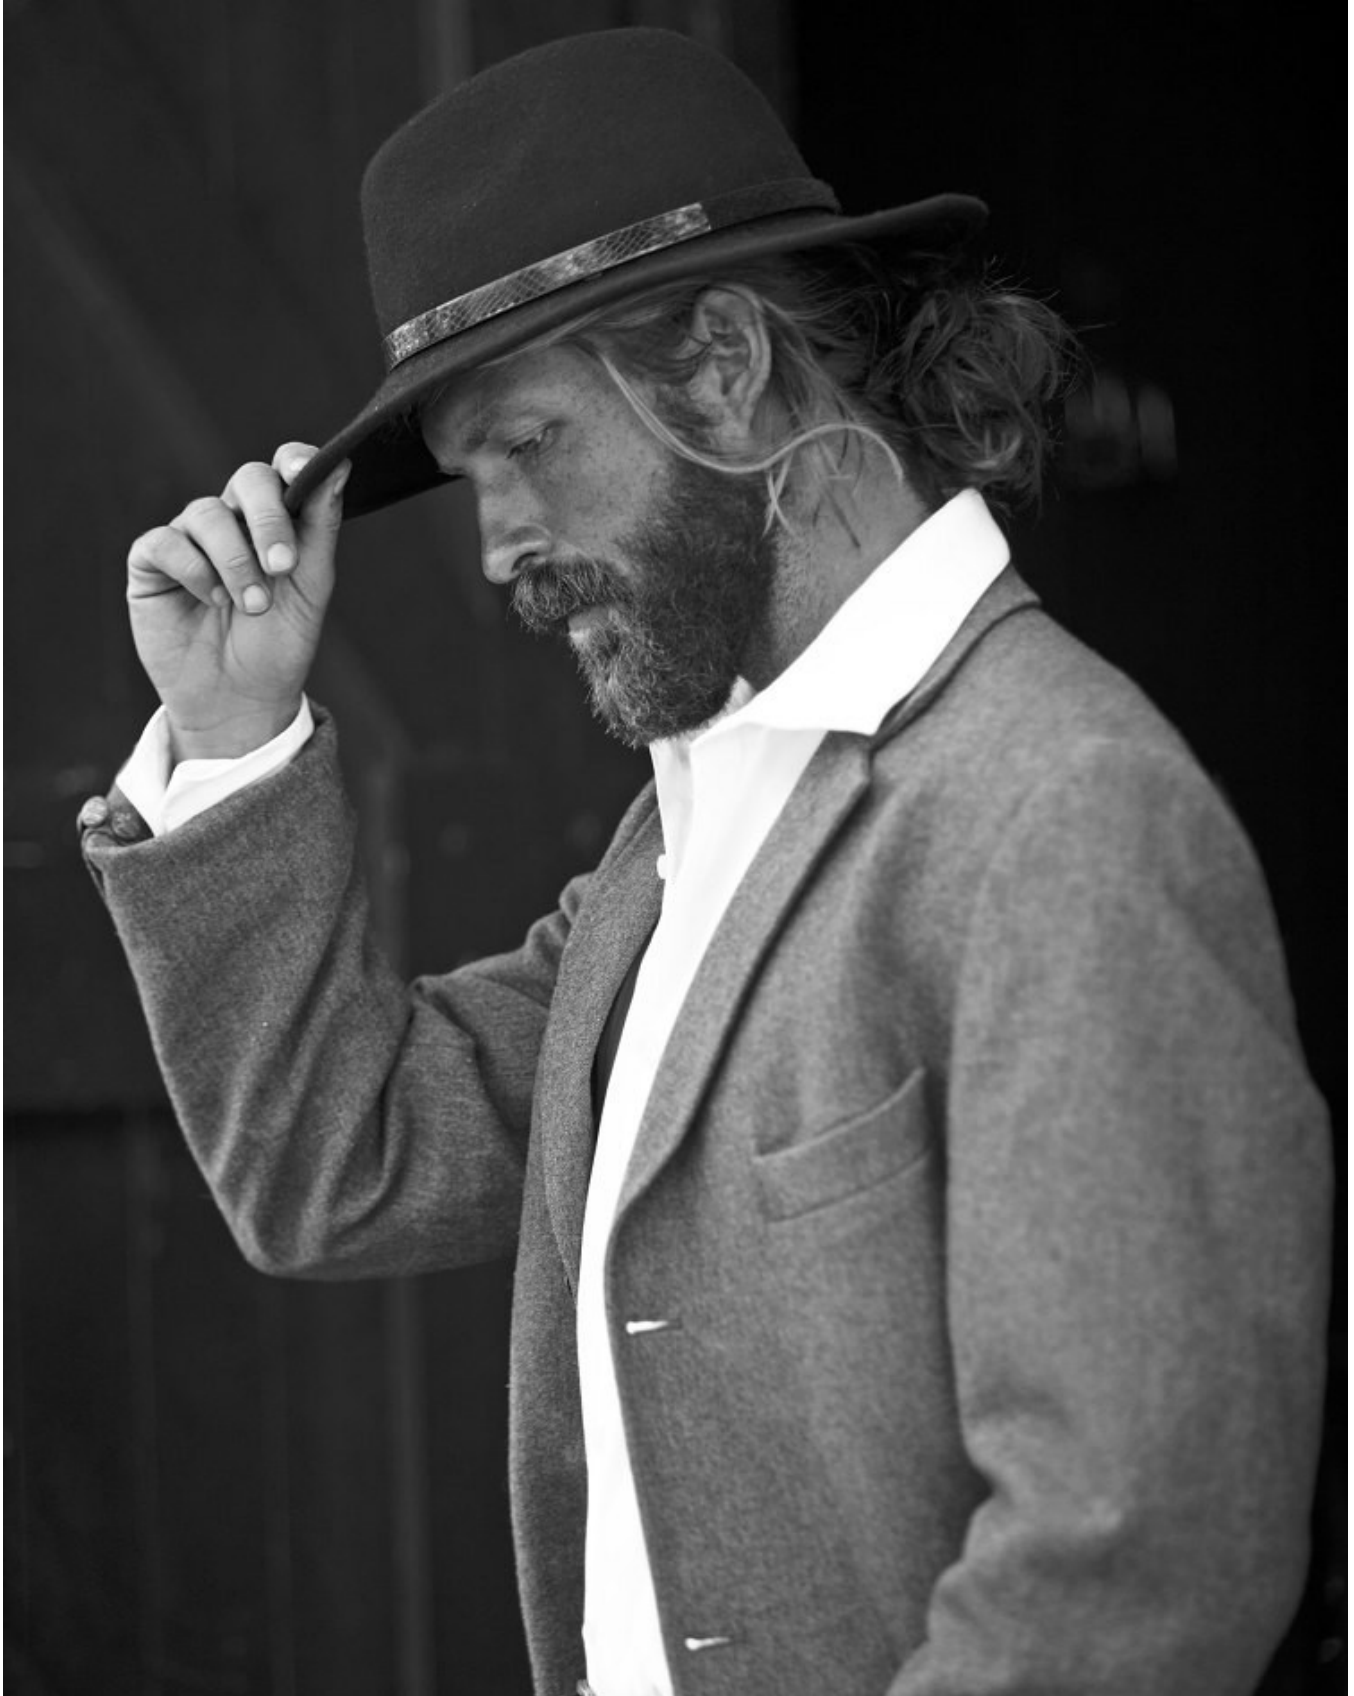

BOSS MODELS

CAPE TOWN

ALJOSCHA FABREGAS

Height: 185cm Chest: 97cm Waist: 75cm Suit: 38 R Shoe: 10.5 UK Hair: Blonde Eyes: Blue

BOSS MODELS

CAPE TOWN

ALJOSCHA FABREGAS

Height: 185cm Chest: 97cm Waist: 75cm Suit: 38 R Shoe: 10.5 UK Hair: Blonde Eyes: Blue