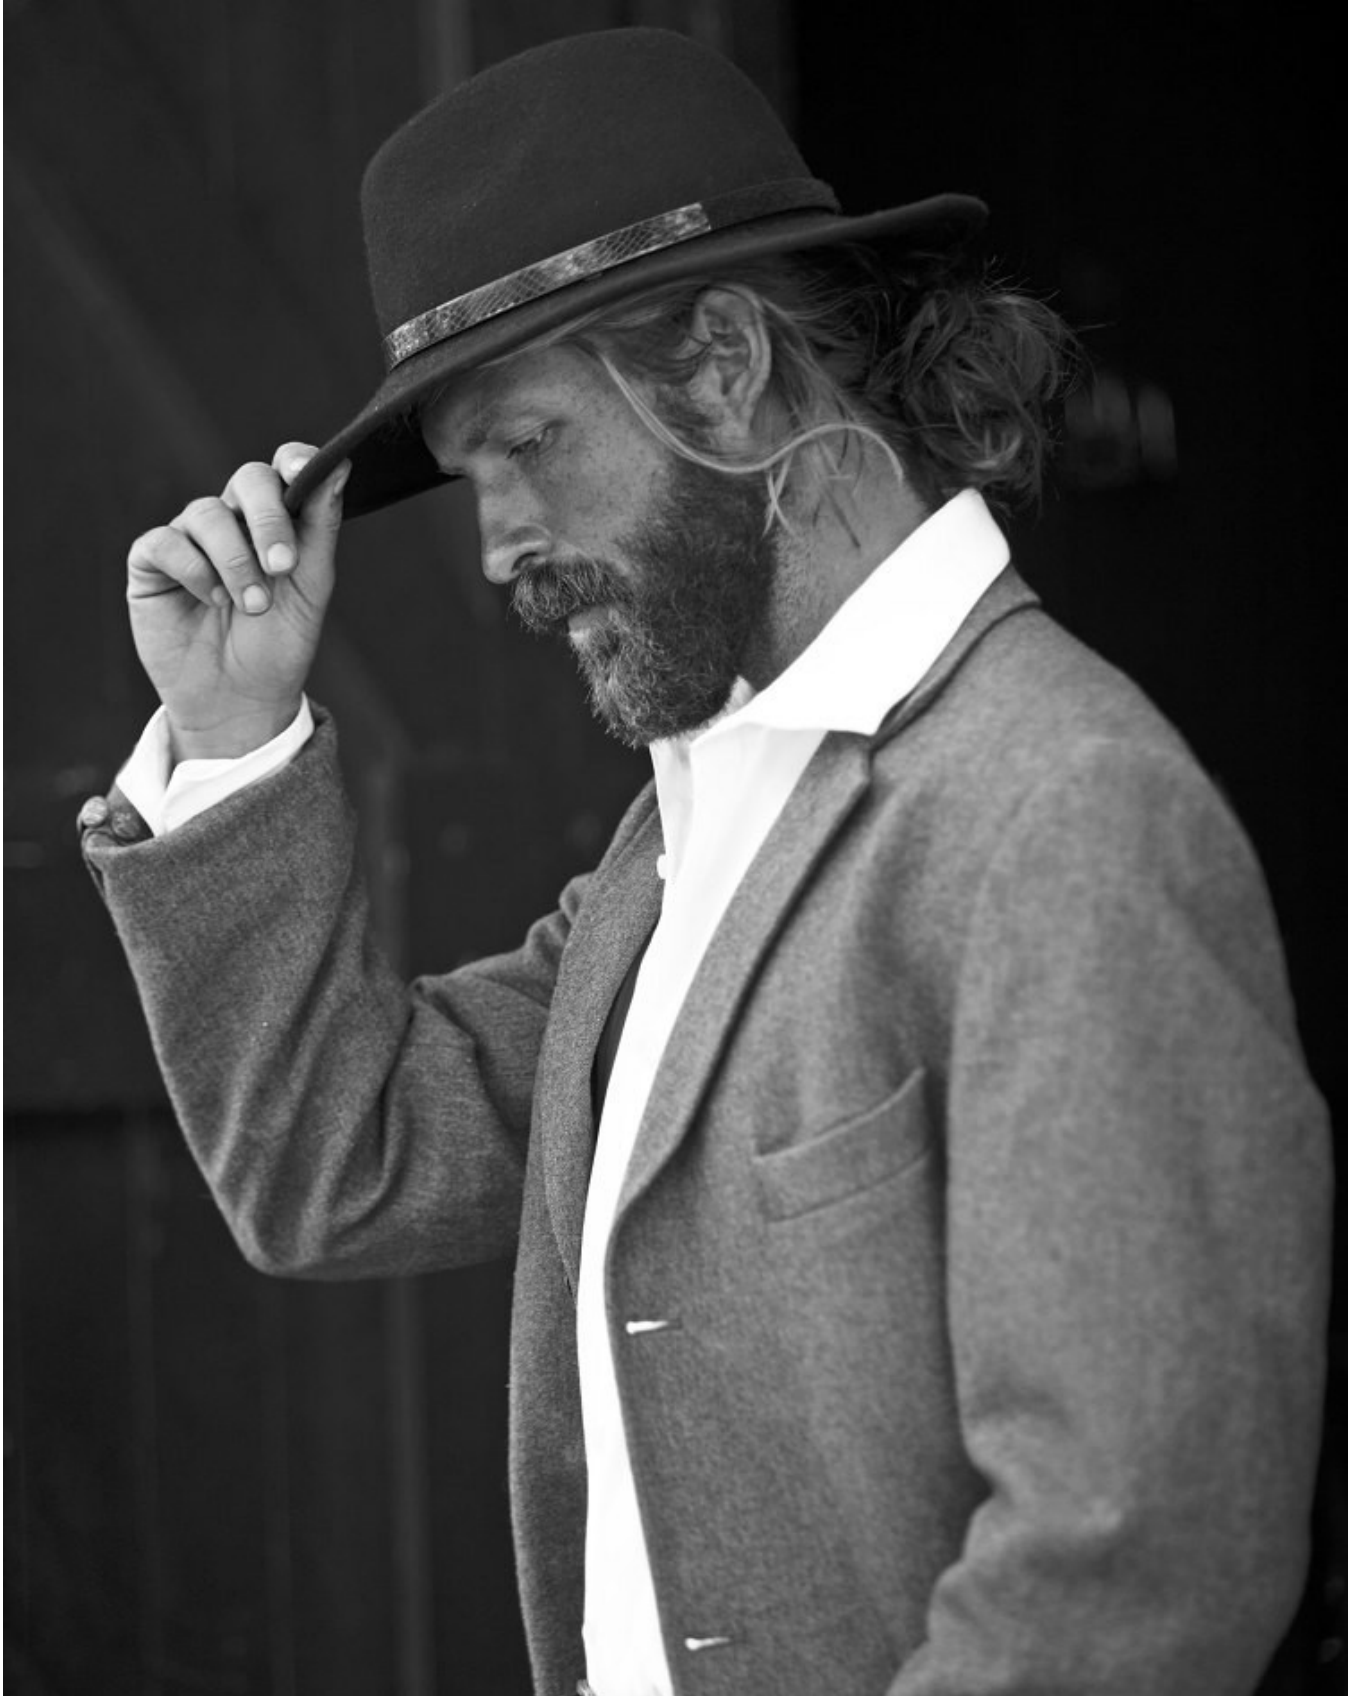

BOSS MODELS

CAPE TOWN

ALJOSCHA FABREGAS

Height: 185cm Chest: 97cm Waist: 75cm Suit: 38 R Shoe: 10.5 UK Hair: Blonde Eyes: Blue

BOSS MODELS

CAPE TOWN

ALJOSCHA FABREGAS

Height: 185cm Chest: 97cm Waist: 75cm Suit: 38 R Shoe: 10.5 UK Hair: Blonde Eyes: Blue