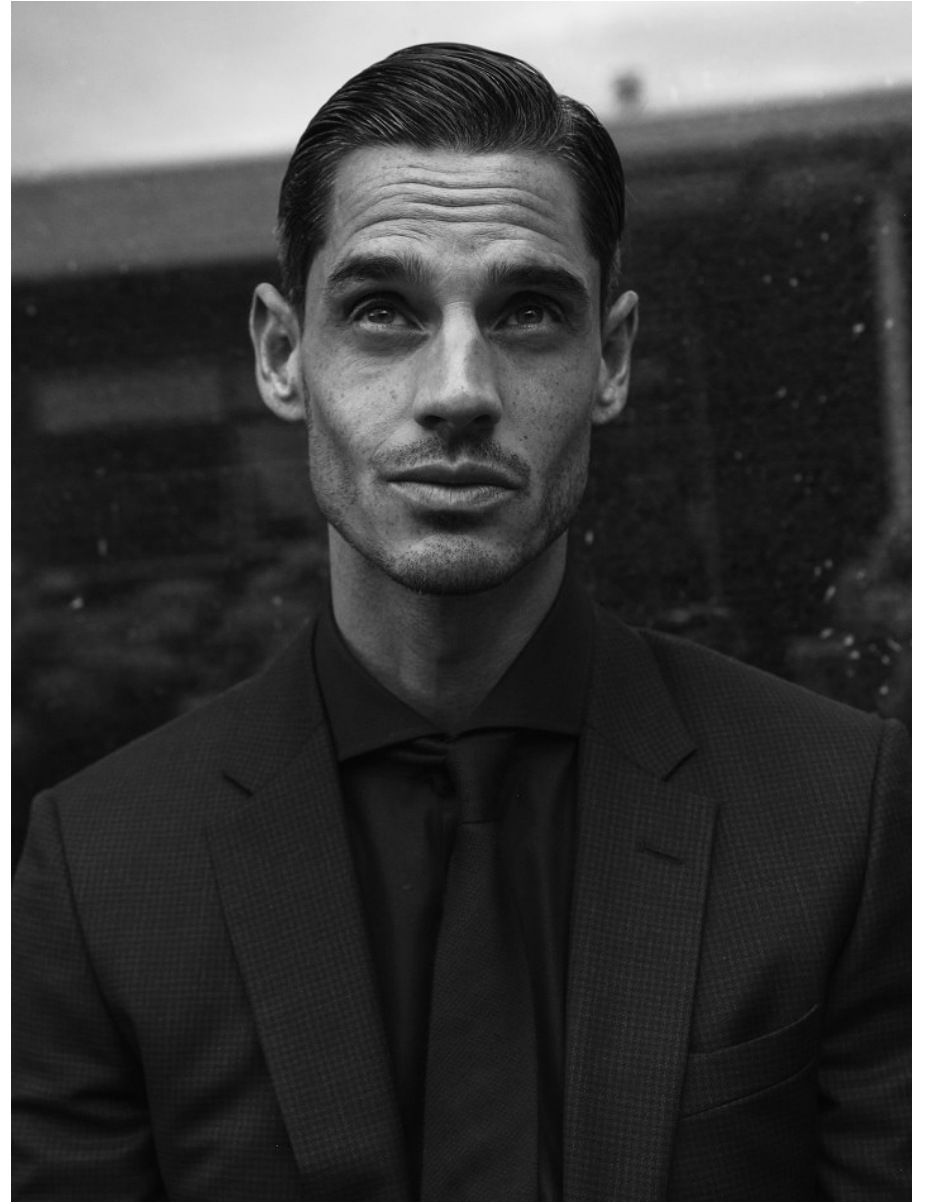

BOSS MODELS

CAPE TOWN

ALESSIO WILMS

Height: 187cm Chest: 100cm Waist: 78cm Suit: 40 L Shoe: 9.5 UK Hair: Brown Eyes: Blue/Green

BOSS MODELS

CAPE TOWN

ALESSIO WILMS

Height: 187cm Chest: 100cm Waist: 78cm Suit: 40 L Shoe: 9.5 UK Hair: Brown Eyes: Blue/Green