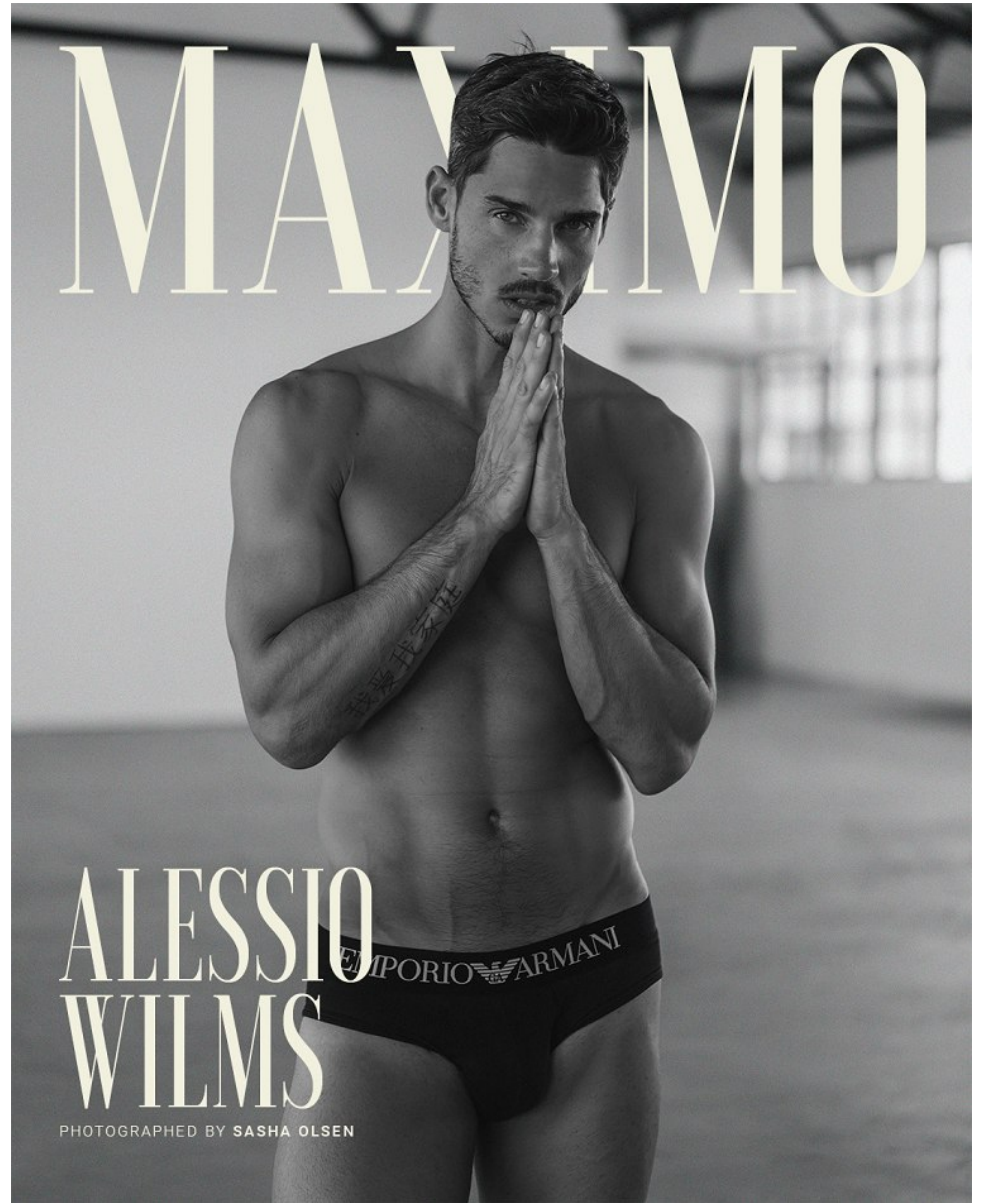

BOSS MODELS

CAPE TOWN

ALESSIO WILMS

Height: 187cm Chest: 100cm Waist: 78cm Suit: 40 L Shoe: 9.5 UK Hair: Brown Eyes: Blue/Green