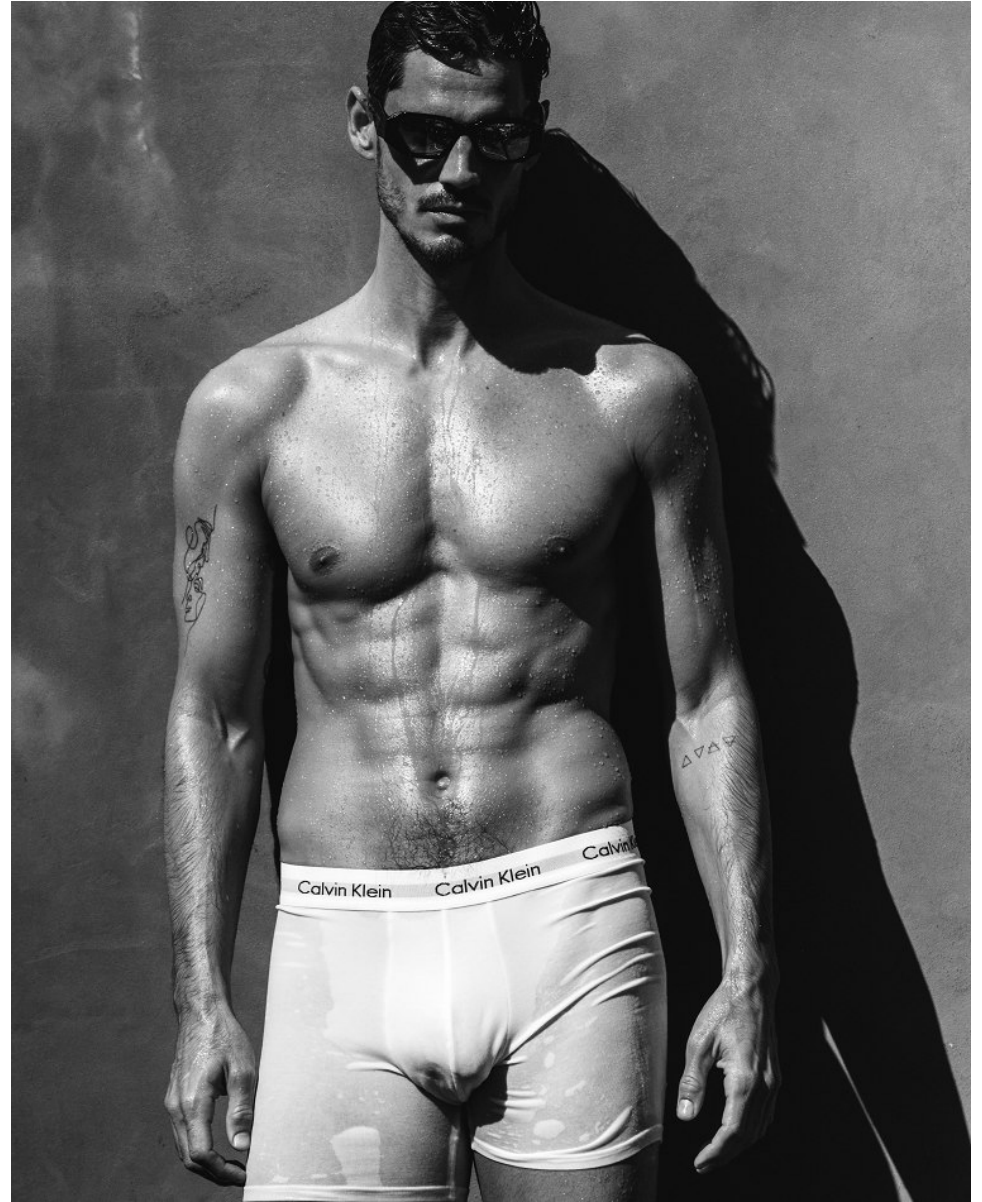

BOSS MODELS

CAPE TOWN

ALESSIO WILMS

Height: 187cm Chest: 100cm Waist: 78cm Suit: 40 L Shoe: 9.5 UK Hair: Brown Eyes: Blue/Green

BOSS MODELS

CAPE TOWN

ALESSIO WILMS

Height: 187cm Chest: 100cm Waist: 78cm Suit: 40 L Shoe: 9.5 UK Hair: Brown Eyes: Blue/Green