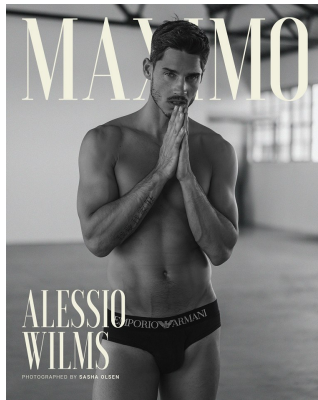

BOSS MODELS

CAPE TOWN

ALESSIO WILMS

Height: 187cm Chest: 100cm Waist: 78cm Suit: 40 L Shoe: 9.5 UK Hair: Brown Eyes: Blue/Green