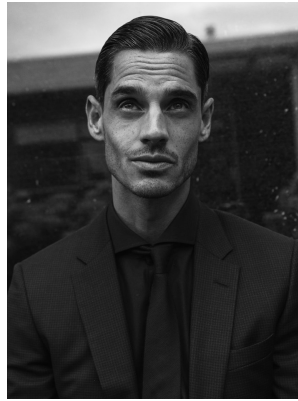

# BOSS MODELS

CAPE TOWN

ALESSIO WILMS

Height: 187cm Chest: 100cm Waist: 78cm Suit: 40 L Shoe: 9.5 UK Hair: Brown Eyes: Blue/Green

# BOSS MODELS

CAPE TOWN

## ALESSIO WILMS

Height: 187cm Chest: 100cm Waist: 78cm Suit: 40 L Shoe: 9.5 UK Hair: Brown Eyes: Blue/Green