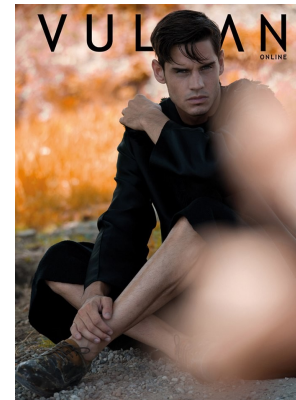

BOSS MODELS

CAPE TOWN

ALESSIO WILMS

Height: 187cm Chest: 100cm Waist: 78cm Suit: 40 L Shoe: 9.5 UK Hair: Brown Eyes: Blue/Green

BOSS MODELS

CAPE TOWN

ALESSIO WILMS

Height: 187cm Chest: 100cm Waist: 78cm Suit: 40 L Shoe: 9.5 UK Hair: Brown Eyes: Blue/Green

BOSS MODELS

CAPE TOWN

ALESSIO WILMS

Height: 187cm Chest: 100cm Waist: 78cm Suit: 40 L Shoe: 9.5 UK Hair: Brown Eyes: Blue/Green