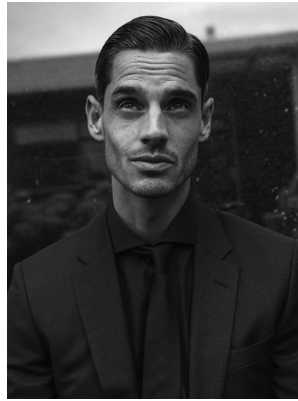

BOSS MODELS

CAPE TOWN

ALESSIO WILMS

Height: 187cm Chest: 100cm Waist: 78cm Suit: 40 L Shoe: 9.5 UK Hair: Brown Eyes: Blue/Green

BOSS MODELS

CAPE TOWN

ALESSIO WILMS

Height: 187cm Chest: 100cm Waist: 78cm Suit: 40 L Shoe: 9.5 UK Hair: Brown Eyes: Blue/Green

BOSS MODELS

CAPE TOWN

ALESSIO WILMS

Height: 187cm Chest: 100cm Waist: 78cm Suit: 40 L Shoe: 9.5 UK Hair: Brown Eyes: Blue/Green