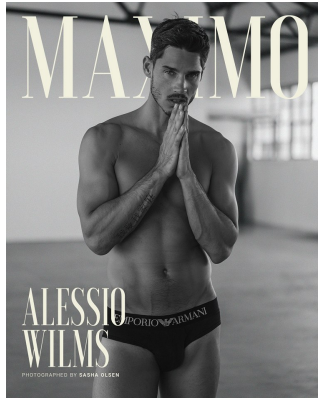

BOSS MODELS

CAPE TOWN

ALESSIO WILMS

Height: 187cm Chest: 100cm Waist: 78cm Suit: 40 L Shoe: 9.5 UK Hair: Brown Eyes: Blue/Green

BOSS MODELS

CAPE TOWN

ALESSIO WILMS

Height: 187cm Chest: 100cm Waist: 78cm Suit: 40 L Shoe: 9.5 UK Hair: Brown Eyes: Blue/Green

BOSS MODELS

CAPE TOWN

ALESSIO WILMS

Height: 187cm Chest: 100cm Waist: 78cm Suit: 40 L Shoe: 9.5 UK Hair: Brown Eyes: Blue/Green