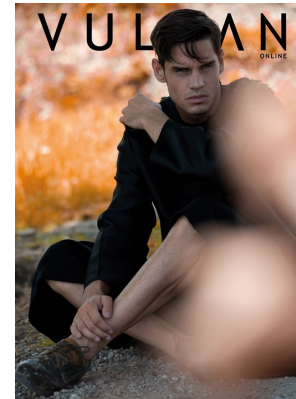

# BOSS MODELS

CAPE TOWN

ALESSIO WILMS

Height: 187cm Chest: 100cm Waist: 78cm Suit: 40 L Shoe: 9.5 UK Hair: Brown Eyes: Blue/Green

# BOSS MODELS

CAPE TOWN