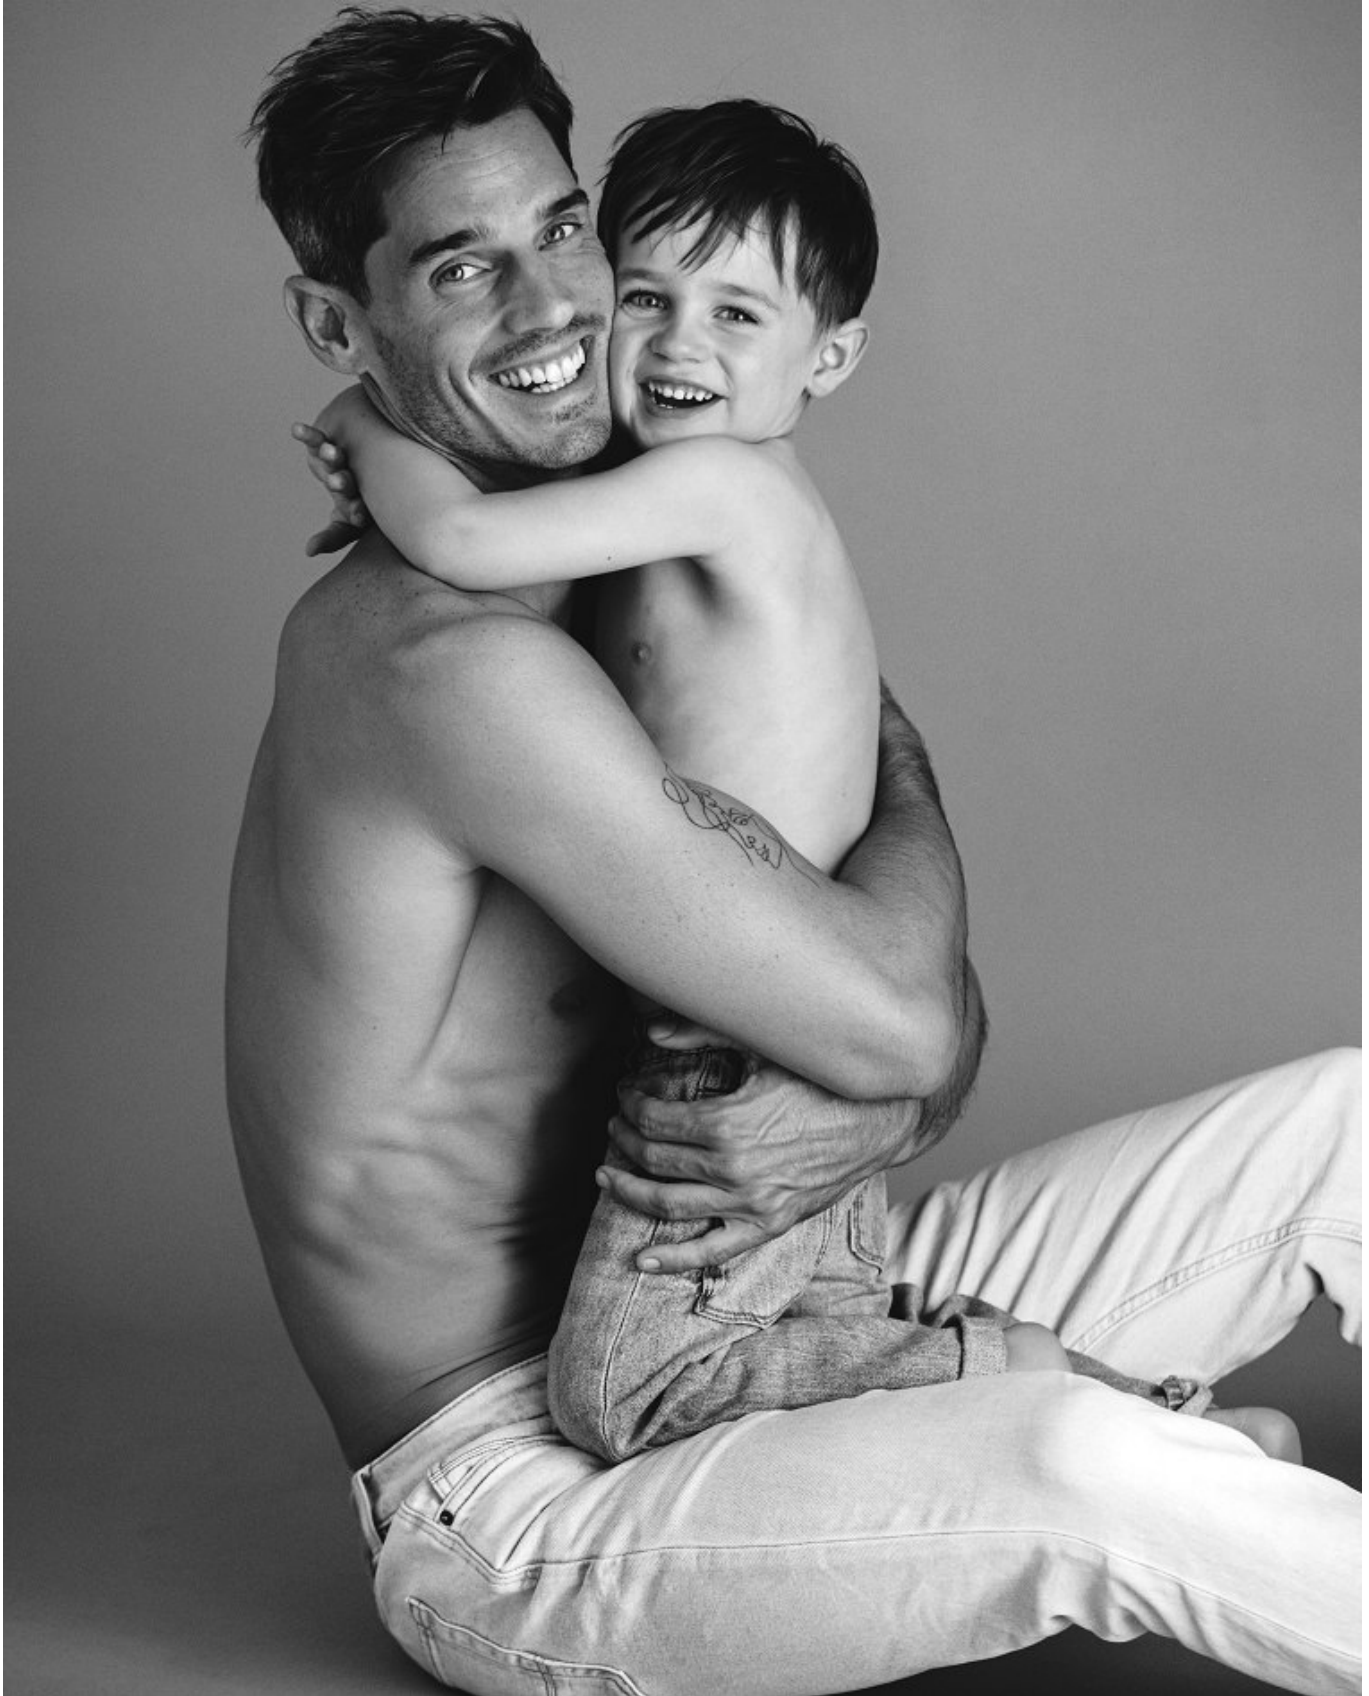

BOSS MODELS

CAPE TOWN

Height: 187cm Chest: 100cm Waist: 78cm Suit: 40 L Shoe: 9.5 UK Hair: Brown Eyes: Blue/Green