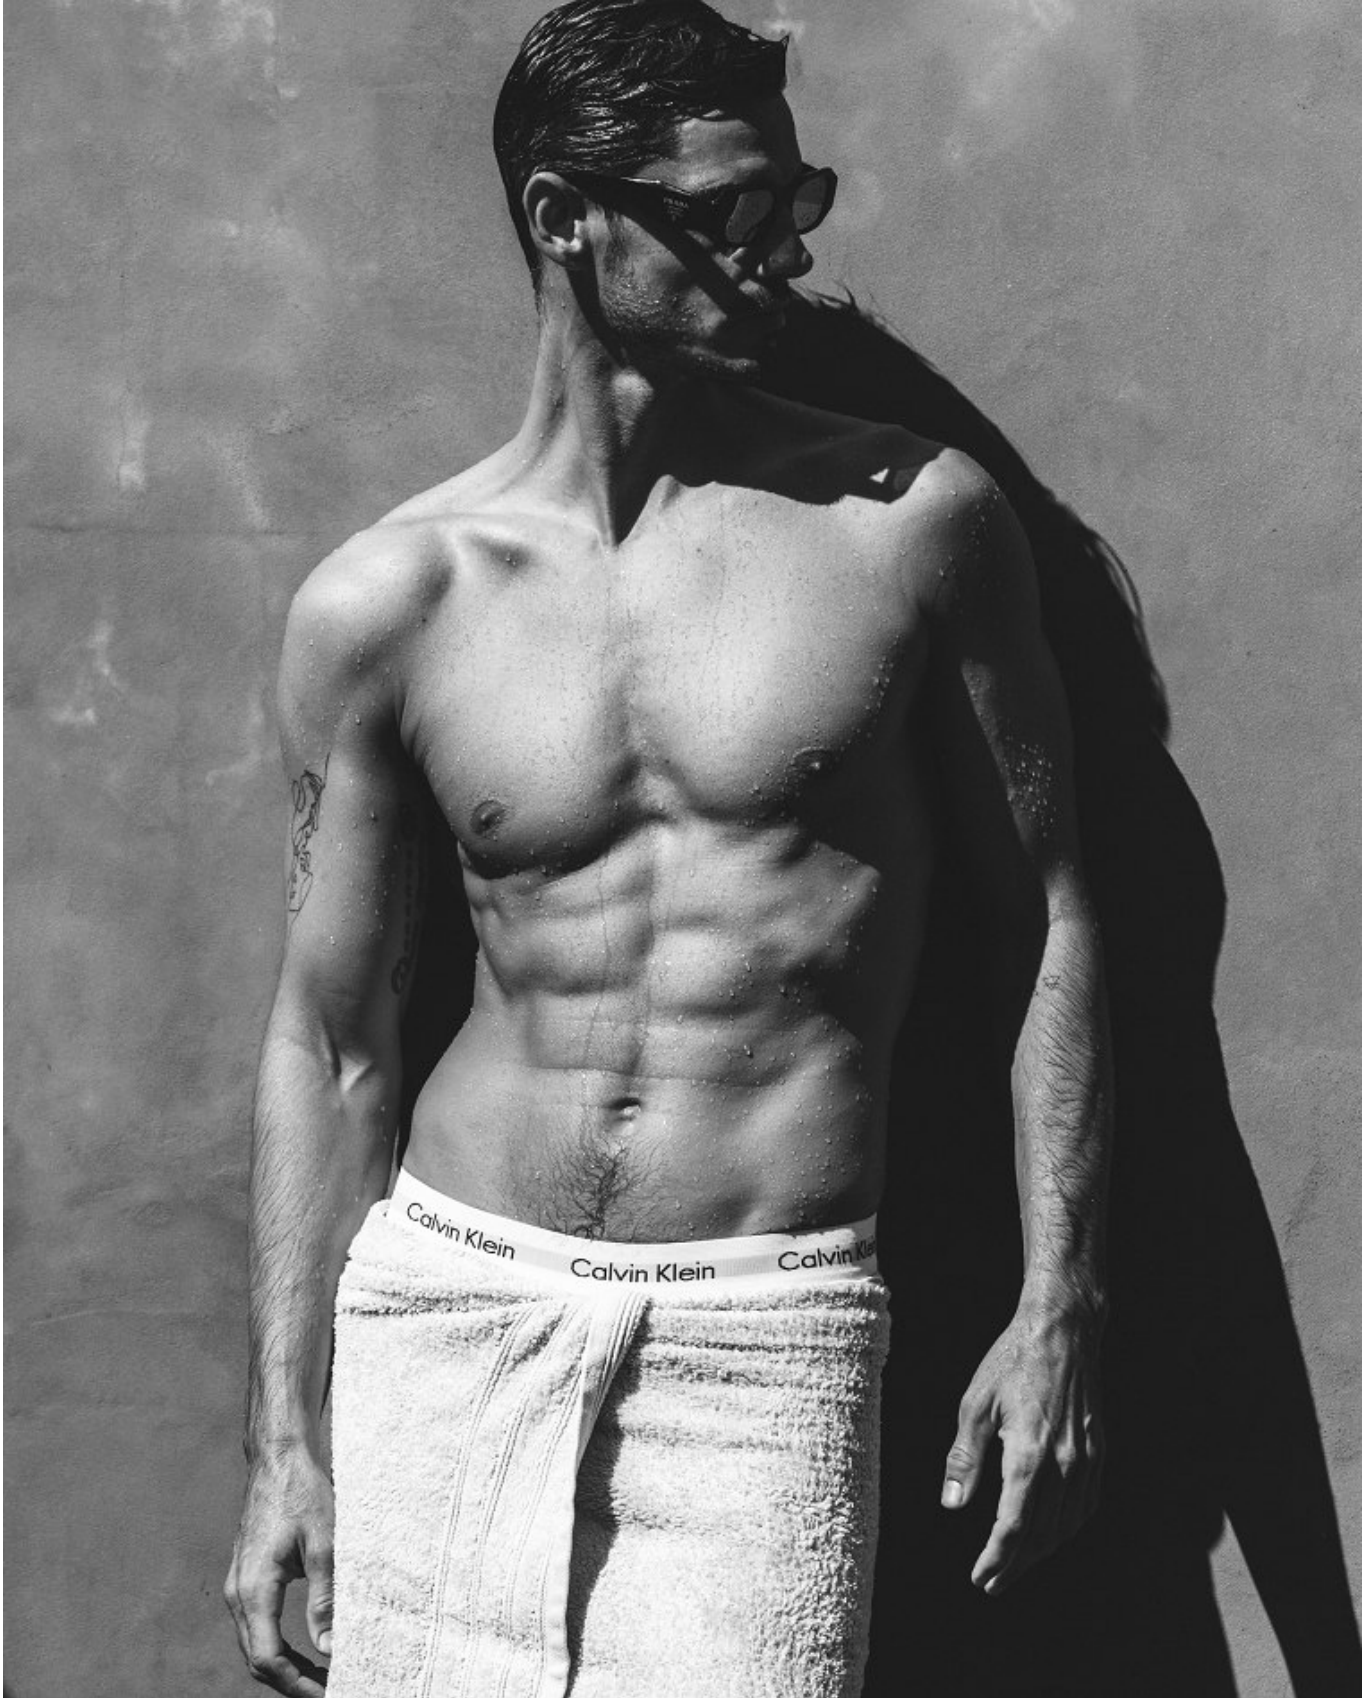

ALESSIO WILMS

BOSS MODELS

CAPE TOWN

Height: 187cm Chest: 100cm Waist: 78cm Suit: 40 L Shoe: 9.5 UK Hair: Brown Eyes: Blue/Green