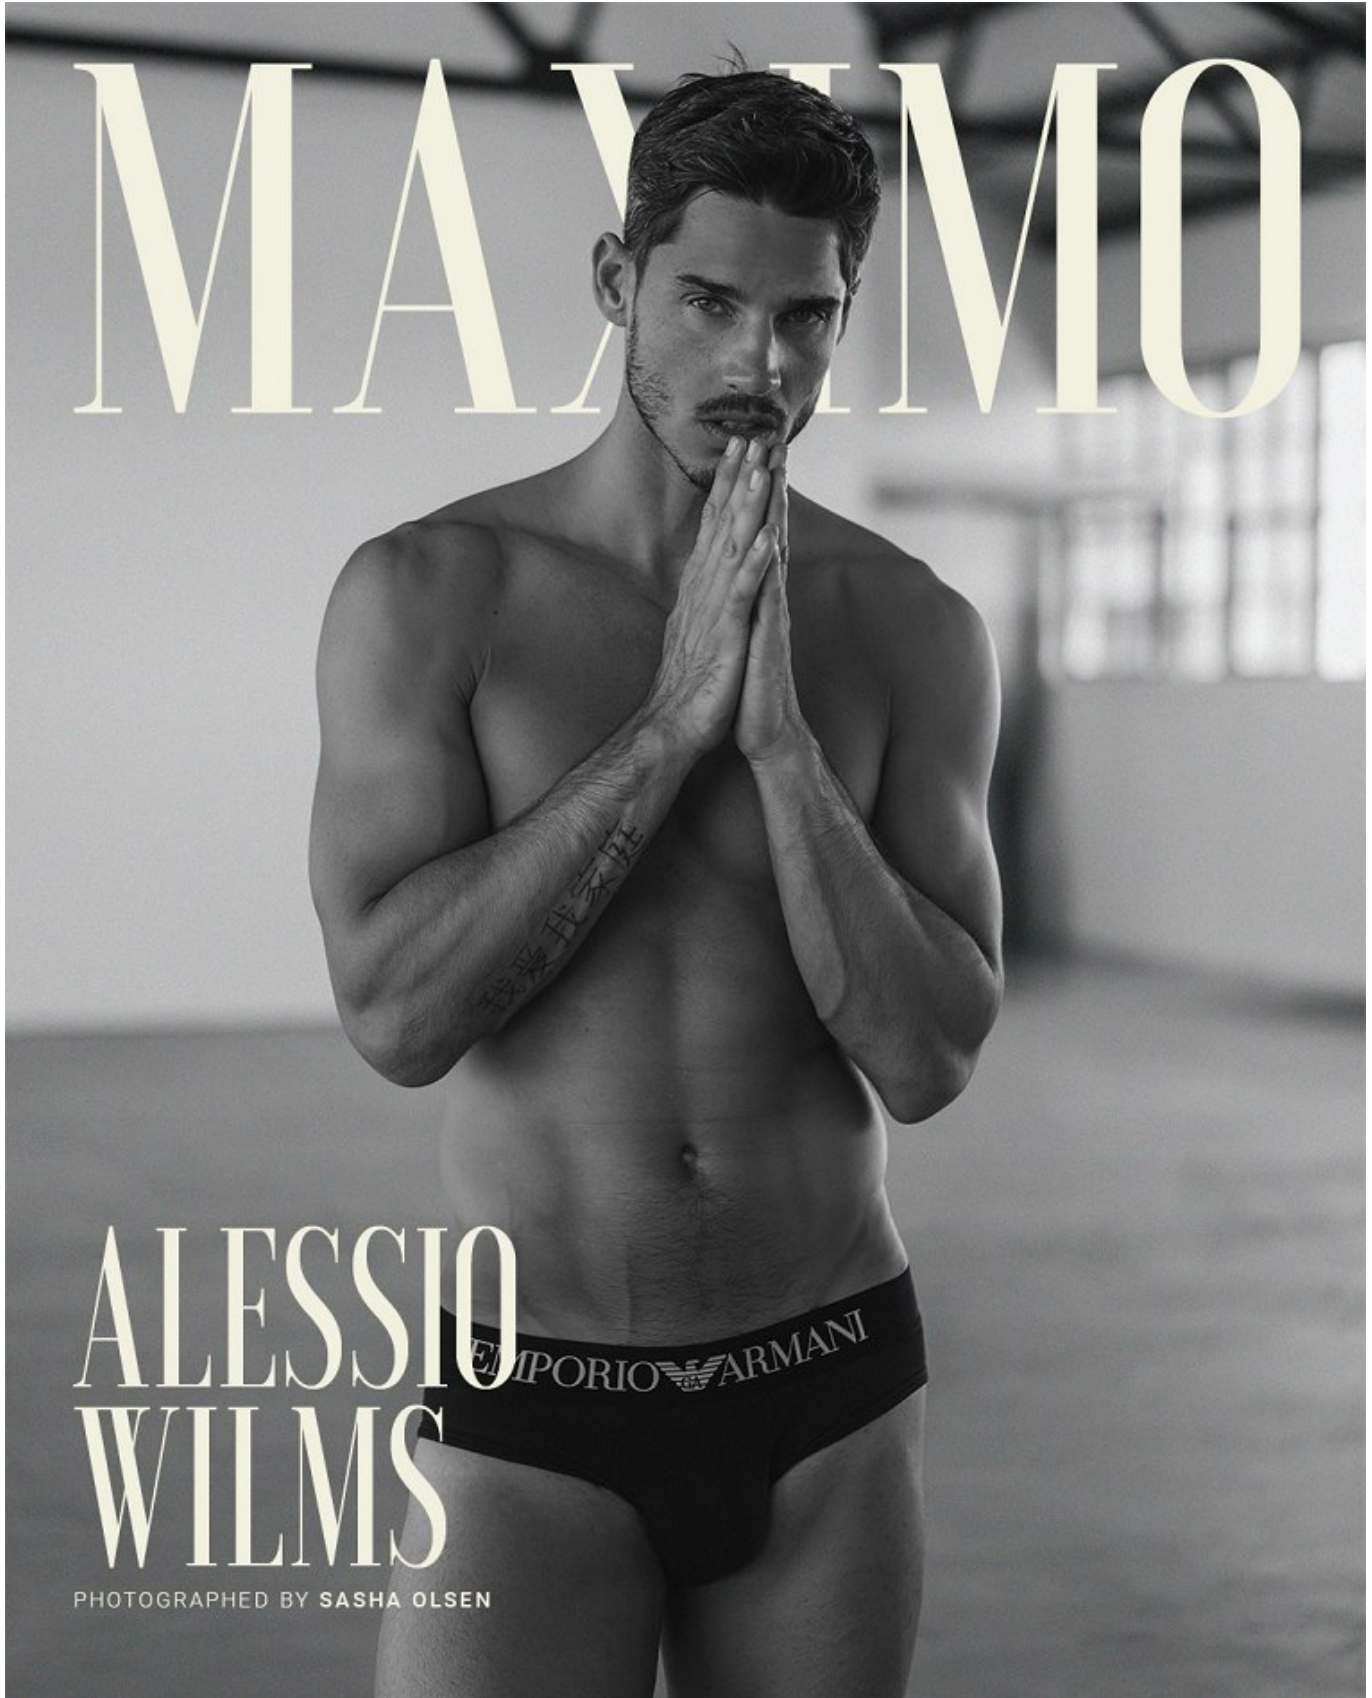

ALESSIO WILMS

BOSS MODELS

CAPE TOWN

ALESSIO
WILMS

PHOTOGRAPHED BY SASHA OLSEN

ALESSIO WILMS

Height: 187cm Chest: 100cm Waist: 78cm Suit: 40 L Shoe: 9.5 UK Hair: Brown Eyes: Blue/Green