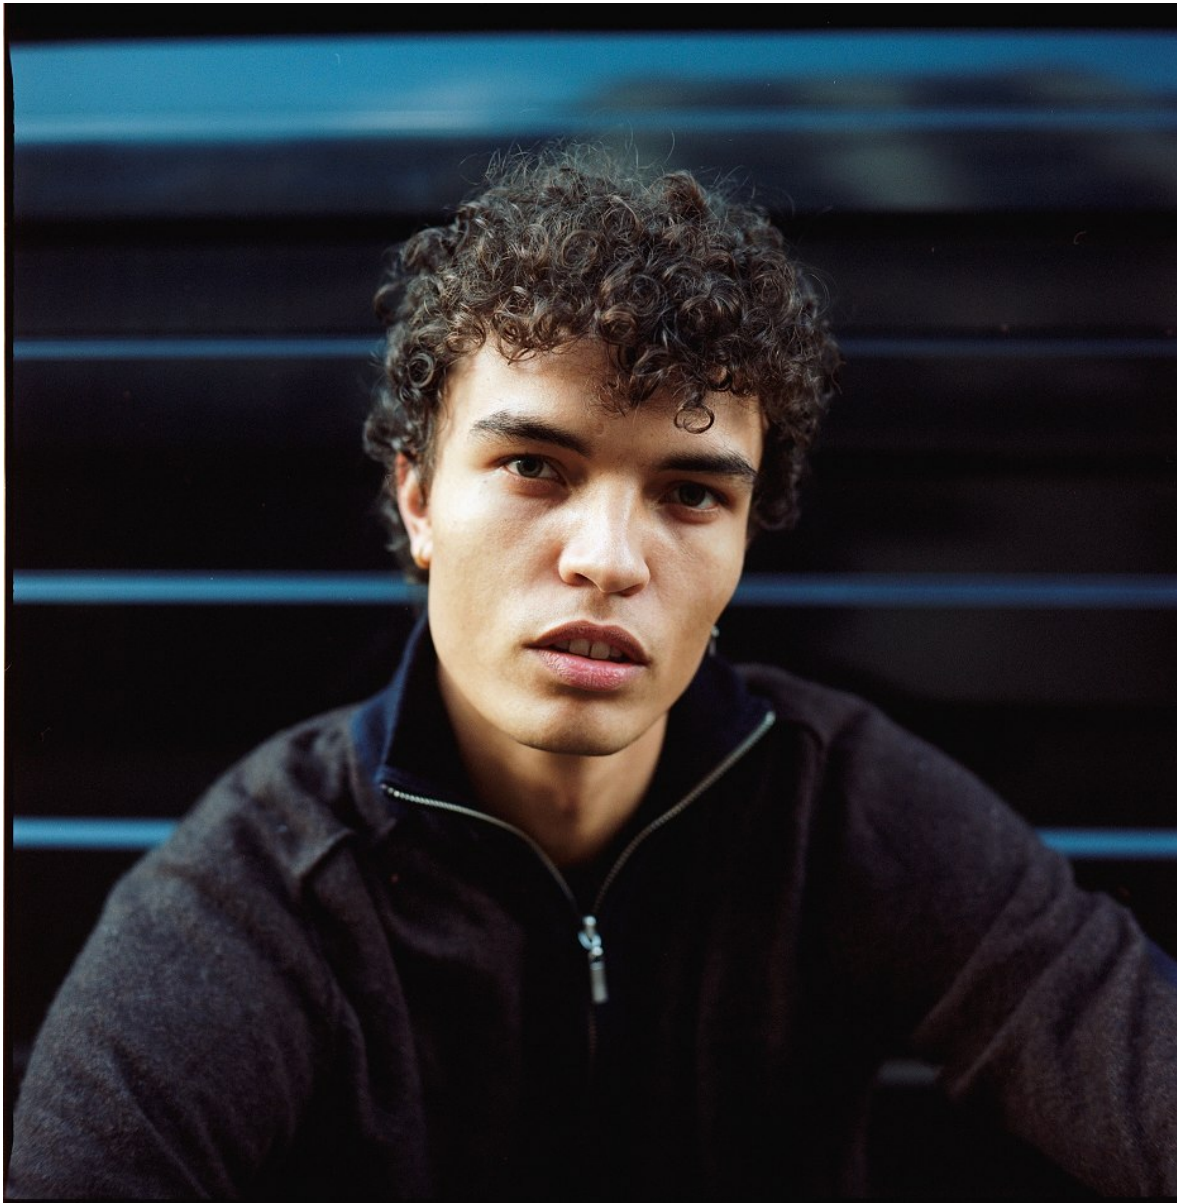

BOSS MODELS

CAPE TOWN

JOSHUA BOULTON

Height: 181cm Chest: 96cm Waist: 79cm Suit: 38 R Shoe: 9 UK Hair: Brown Eyes: Hazel

BOSS MODELS

CAPE TOWN

JOSHUA BOULTON

Height: 181cm Chest: 96cm Waist: 79cm Suit: 38 R Shoe: 9 UK Hair: Brown Eyes: Hazel

BOSS MODELS

CAPE TOWN

JOSHUA BOULTON

Height: 181cm Chest: 96cm Waist: 79cm Suit: 38 R Shoe: 9 UK Hair: Brown Eyes: Hazel

BOSS MODELS

CAPE TOWN

**PREVIOUS PAGE
ANOUSHKA WEARS**

Bodysuit Asha Eleven
R1 580; **kimono** Kappa
at SportsScene R2 000;
trousers Maylee x Coca-
Cola at Orphan Street
Clothing Shop R699;
headscarf Cotton On
R119; **earrings** Lorne
R390; **socks** Happy
Socks at Superballist.com
R149; **slides** Witchery
at Woolworths R899