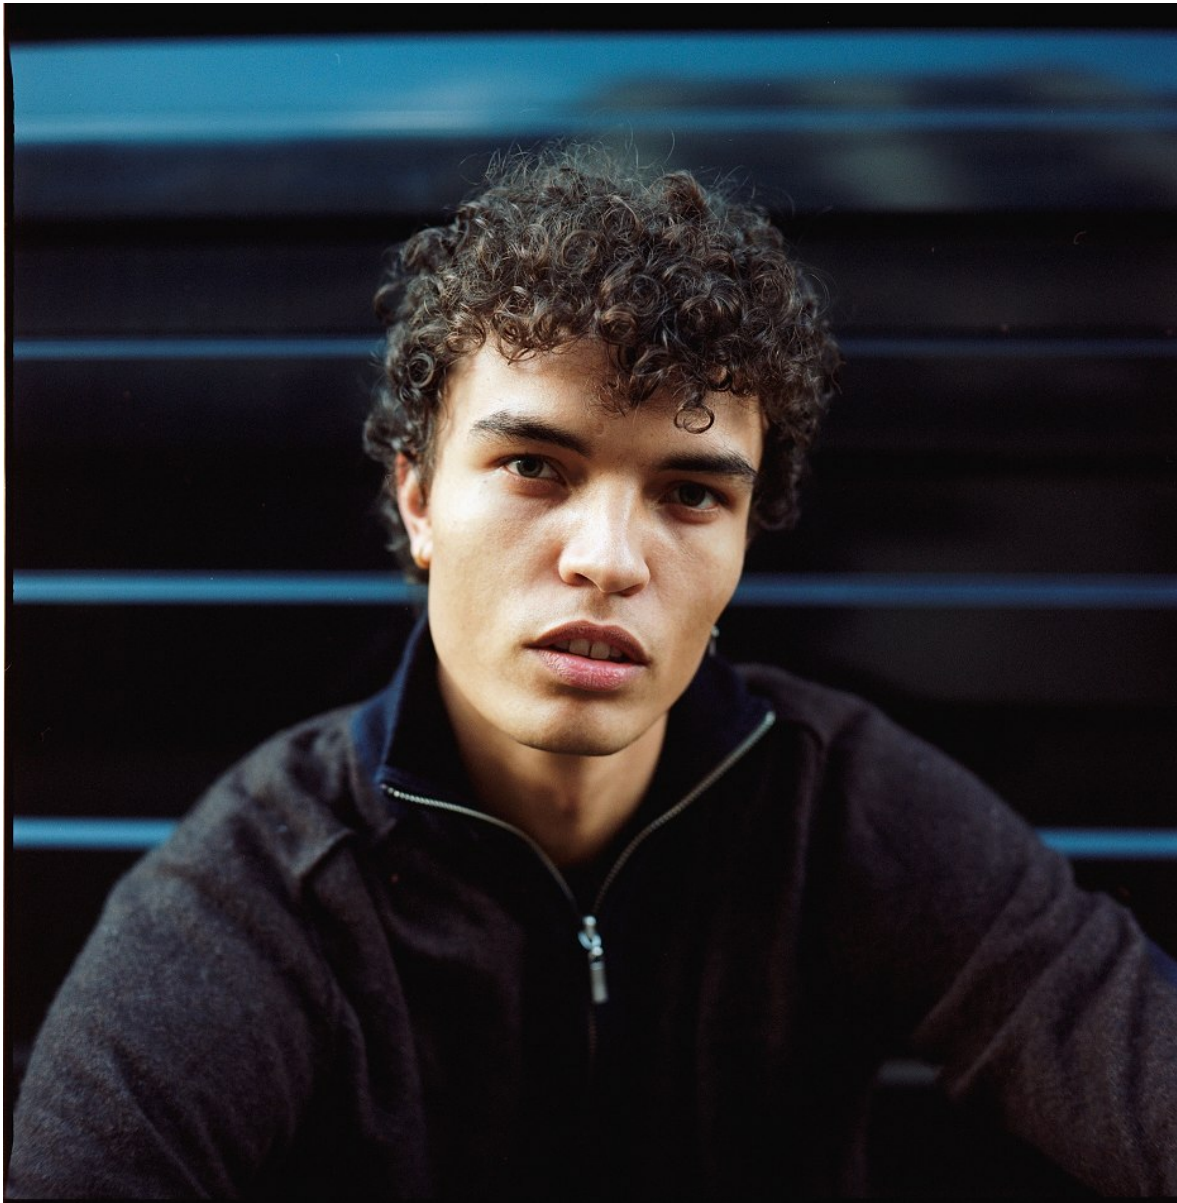

JOSHUA BOULTON

BOSS MODELS

CAPE TOWN

Height: 181cm Chest: 96cm Waist: 79cm Suit: 38 R Shoe: 9 UK Hair: Brown Eyes: Hazel