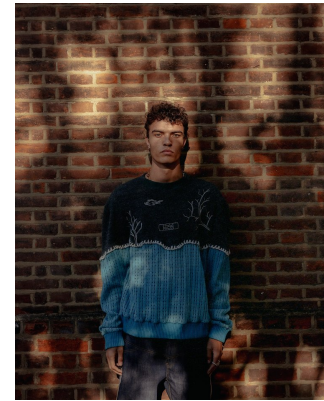

BOSS MODELS

CAPE TOWN

JOSHUA BOULTON

Height: 181cm Chest: 96cm Waist: 79cm Suit: 38 R Shoe: 9 UK Hair: Brown Eyes: Hazel

BOSS MODELS

CAPE TOWN

JOSHUA BOULTON

Height: 181cm Chest: 96cm Waist: 79cm Suit: 38 R Shoe: 9 UK Hair: Brown Eyes: Hazel