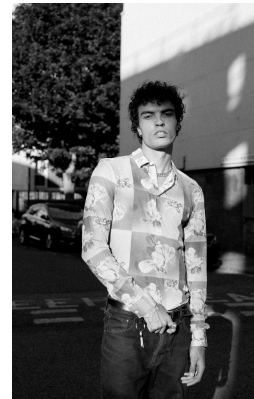

BOSS MODELS

CAPE TOWN

JOSHUA BOULTON

Height: 181cm Chest: 96cm Waist: 79cm Suit: 38 R Shoe: 9 UK Hair: Brown Eyes: Hazel

BOSS MODELS

CAPE TOWN

JOSHUA BOULTON

Height: 181cm Chest: 96cm Waist: 79cm Suit: 38 R Shoe: 9 UK Hair: Brown Eyes: Hazel