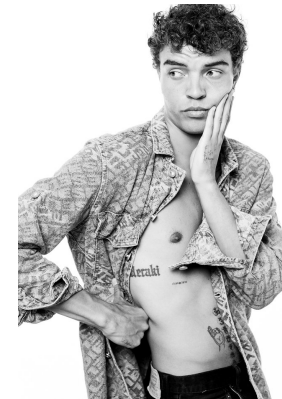

# BOSS MODELS

CAPE TOWN

## JOSHUA BOULTON

Height: 181cm Chest: 96cm Waist: 79cm Suit: 38 R Shoe: 9 UK Hair: Brown Eyes: Hazel