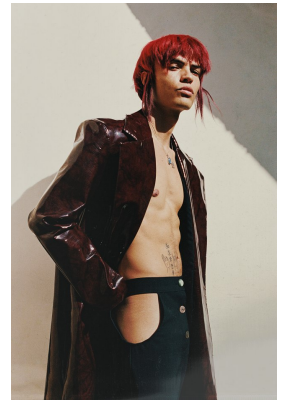

BOSS MODELS

CAPE TOWN

JOSHUA BOULTON

Height: 181cm Chest: 96cm Waist: 79cm Suit: 38 R Shoe: 9 UK Hair: Brown Eyes: Hazel

BOSS MODELS

CAPE TOWN

JOSHUA BOULTON

Height: 181cm Chest: 96cm Waist: 79cm Suit: 38 R Shoe: 9 UK Hair: Brown Eyes: Hazel