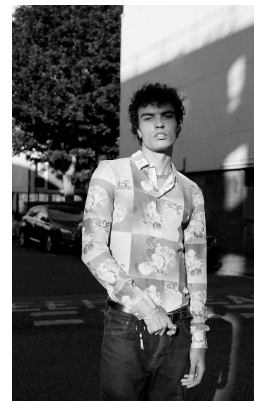

# BOSS MODELS

CAPE TOWN

## JOSHUA BOULTON

Height: 181cm Chest: 96cm Waist: 79cm Suit: 38 R Shoe: 9 UK Hair: Brown Eyes: Hazel