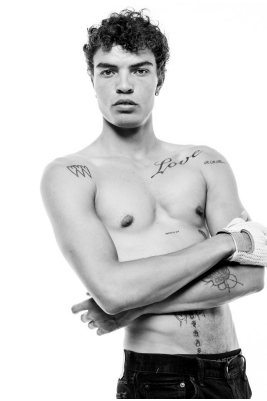

BOSS MODELS

CAPE TOWN

JOSHUA BOULTON

Height: 181cm Chest: 96cm Waist: 79cm Suit: 38 R Shoe: 9 UK Hair: Brown Eyes: Hazel

BOSS MODELS

CAPE TOWN

JOSHUA BOULTON

Height: 181cm Chest: 96cm Waist: 79cm Suit: 38 R Shoe: 9 UK Hair: Brown Eyes: Hazel