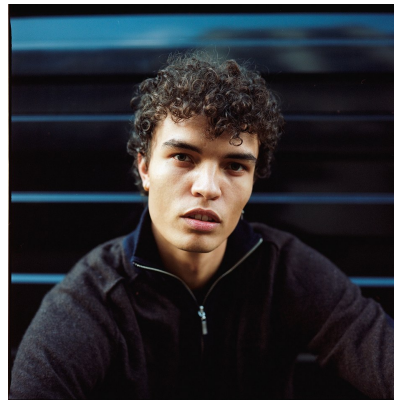

# BOSS MODELS

CAPE TOWN

## JOSHUA BOULTON

Height: 181cm Chest: 96cm Waist: 79cm Suit: 38 R Shoe: 9 UK Hair: Brown Eyes: Hazel