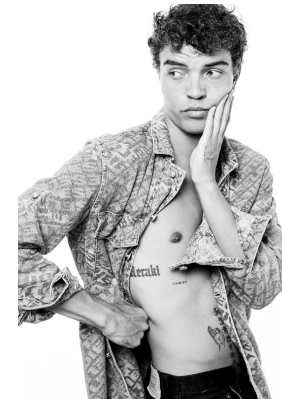

BOSS MODELS

CAPE TOWN

JOSHUA BOULTON

Height: 181cm Chest: 96cm Waist: 79cm Suit: 38 R Shoe: 9 UK Hair: Brown Eyes: Hazel

BOSS MODELS

CAPE TOWN

JOSHUA BOULTON

Height: 181cm Chest: 96cm Waist: 79cm Suit: 38 R Shoe: 9 UK Hair: Brown Eyes: Hazel