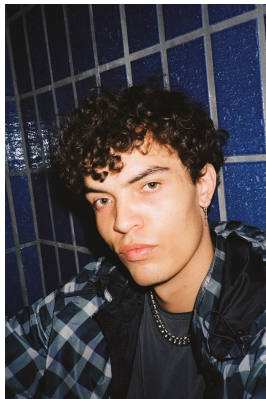

# BOSS MODELS

CAPE TOWN

## JOSHUA BOULTON

Height: 181cm Chest: 96cm Waist: 79cm Suit: 38 R Shoe: 9 UK Hair: Brown Eyes: Hazel