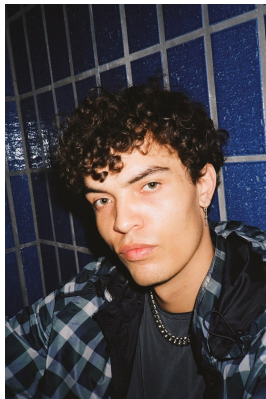

BOSS MODELS

CAPE TOWN

JOSHUA BOULTON

Height: 181cm Chest: 96cm Waist: 79cm Suit: 38 R Shoe: 9 UK Hair: Brown Eyes: Hazel

BOSS MODELS

CAPE TOWN

JOSHUA BOULTON

Height: 181cm Chest: 96cm Waist: 79cm Suit: 38 R Shoe: 9 UK Hair: Brown Eyes: Hazel