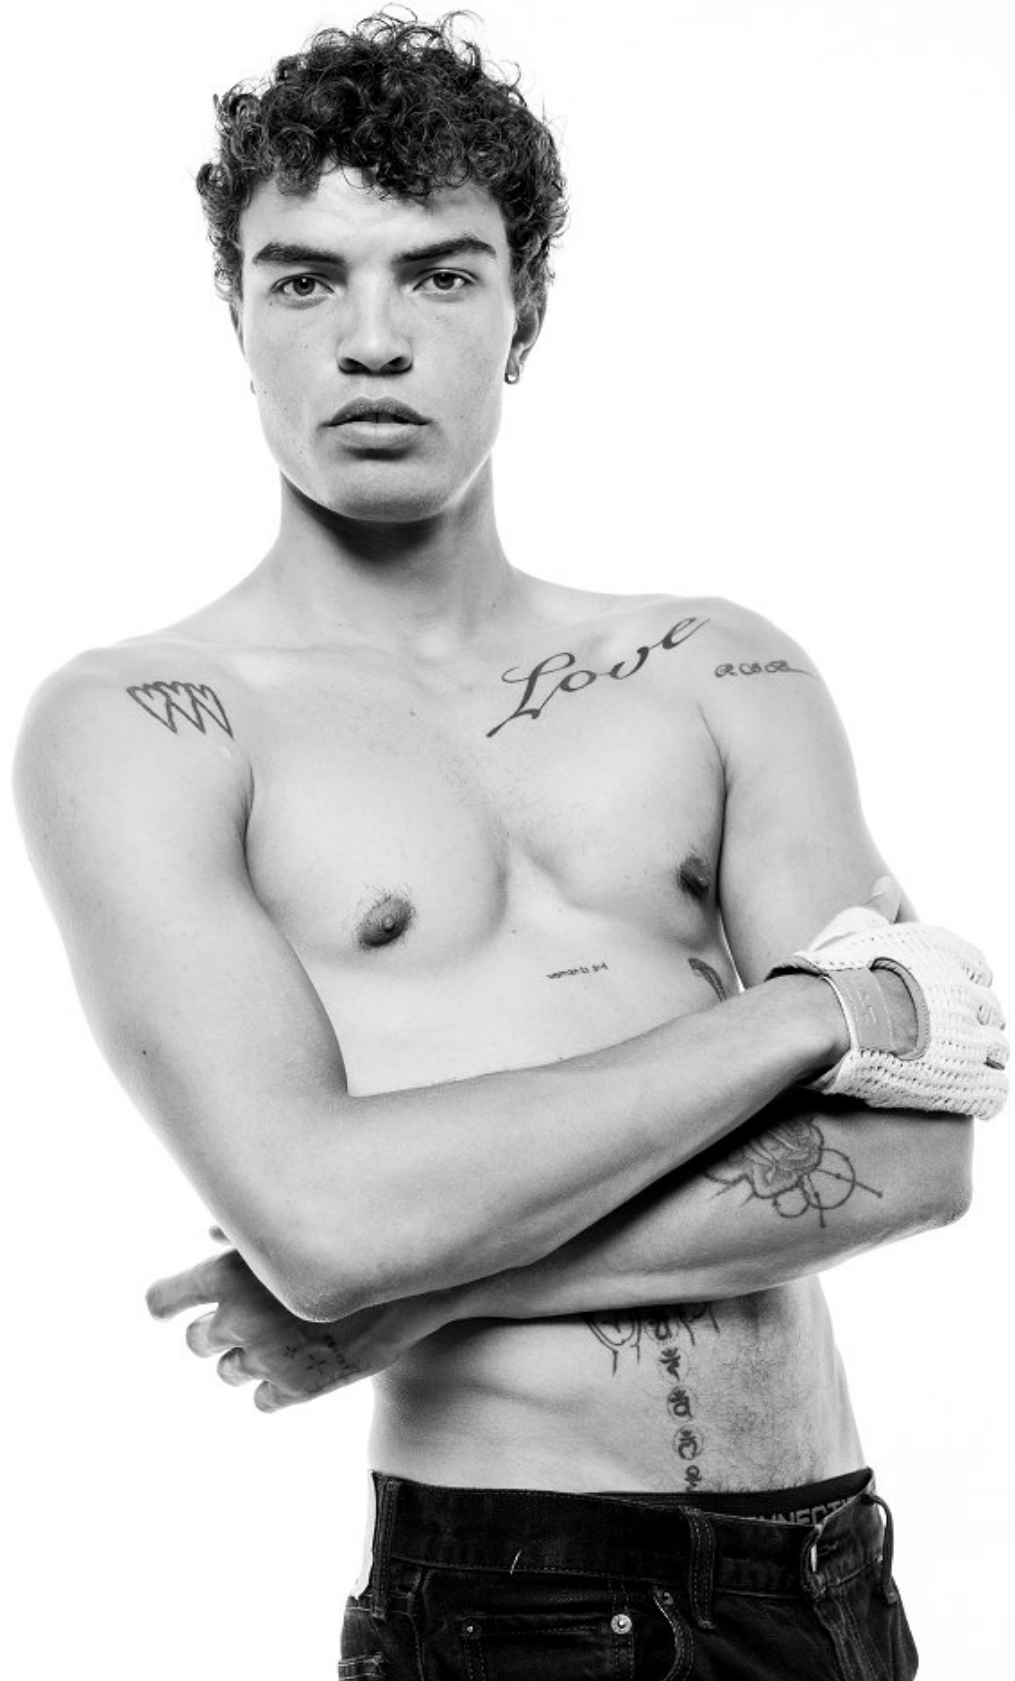

BOSS MODELS

CAPE TOWN

JOSHUA BOULTON

Height: 181cm Chest: 96cm Waist: 79cm Suit: 38 R Shoe: 9 UK Hair: Brown Eyes: Hazel