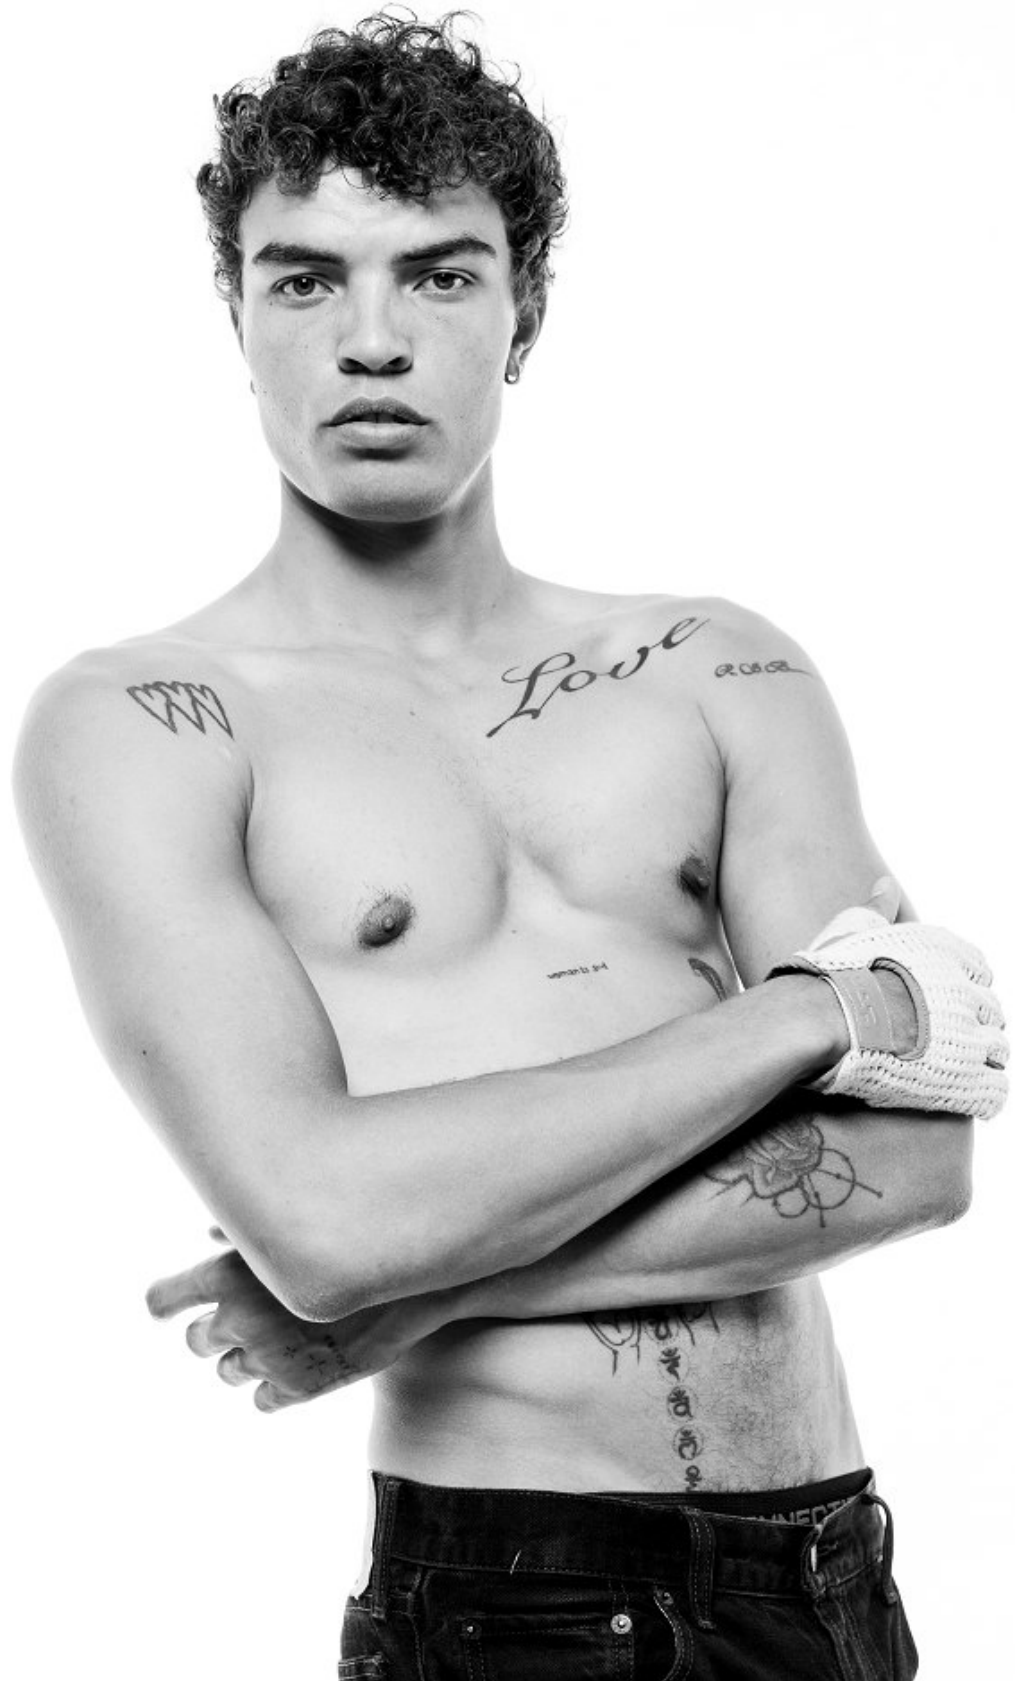

26 glamour.co.za

JOSHUA BOULTON

Height: 181cm Chest: 96cm Waist: 79cm Suit: 38 R Shoe: 9 UK Hair: Brown Eyes: Hazel

BOSS MODELS

CAPE TOWN

JOSHUA BOULTON

Height: 181cm Chest: 96cm Waist: 79cm Suit: 38 R Shoe: 9 UK Hair: Brown Eyes: Hazel