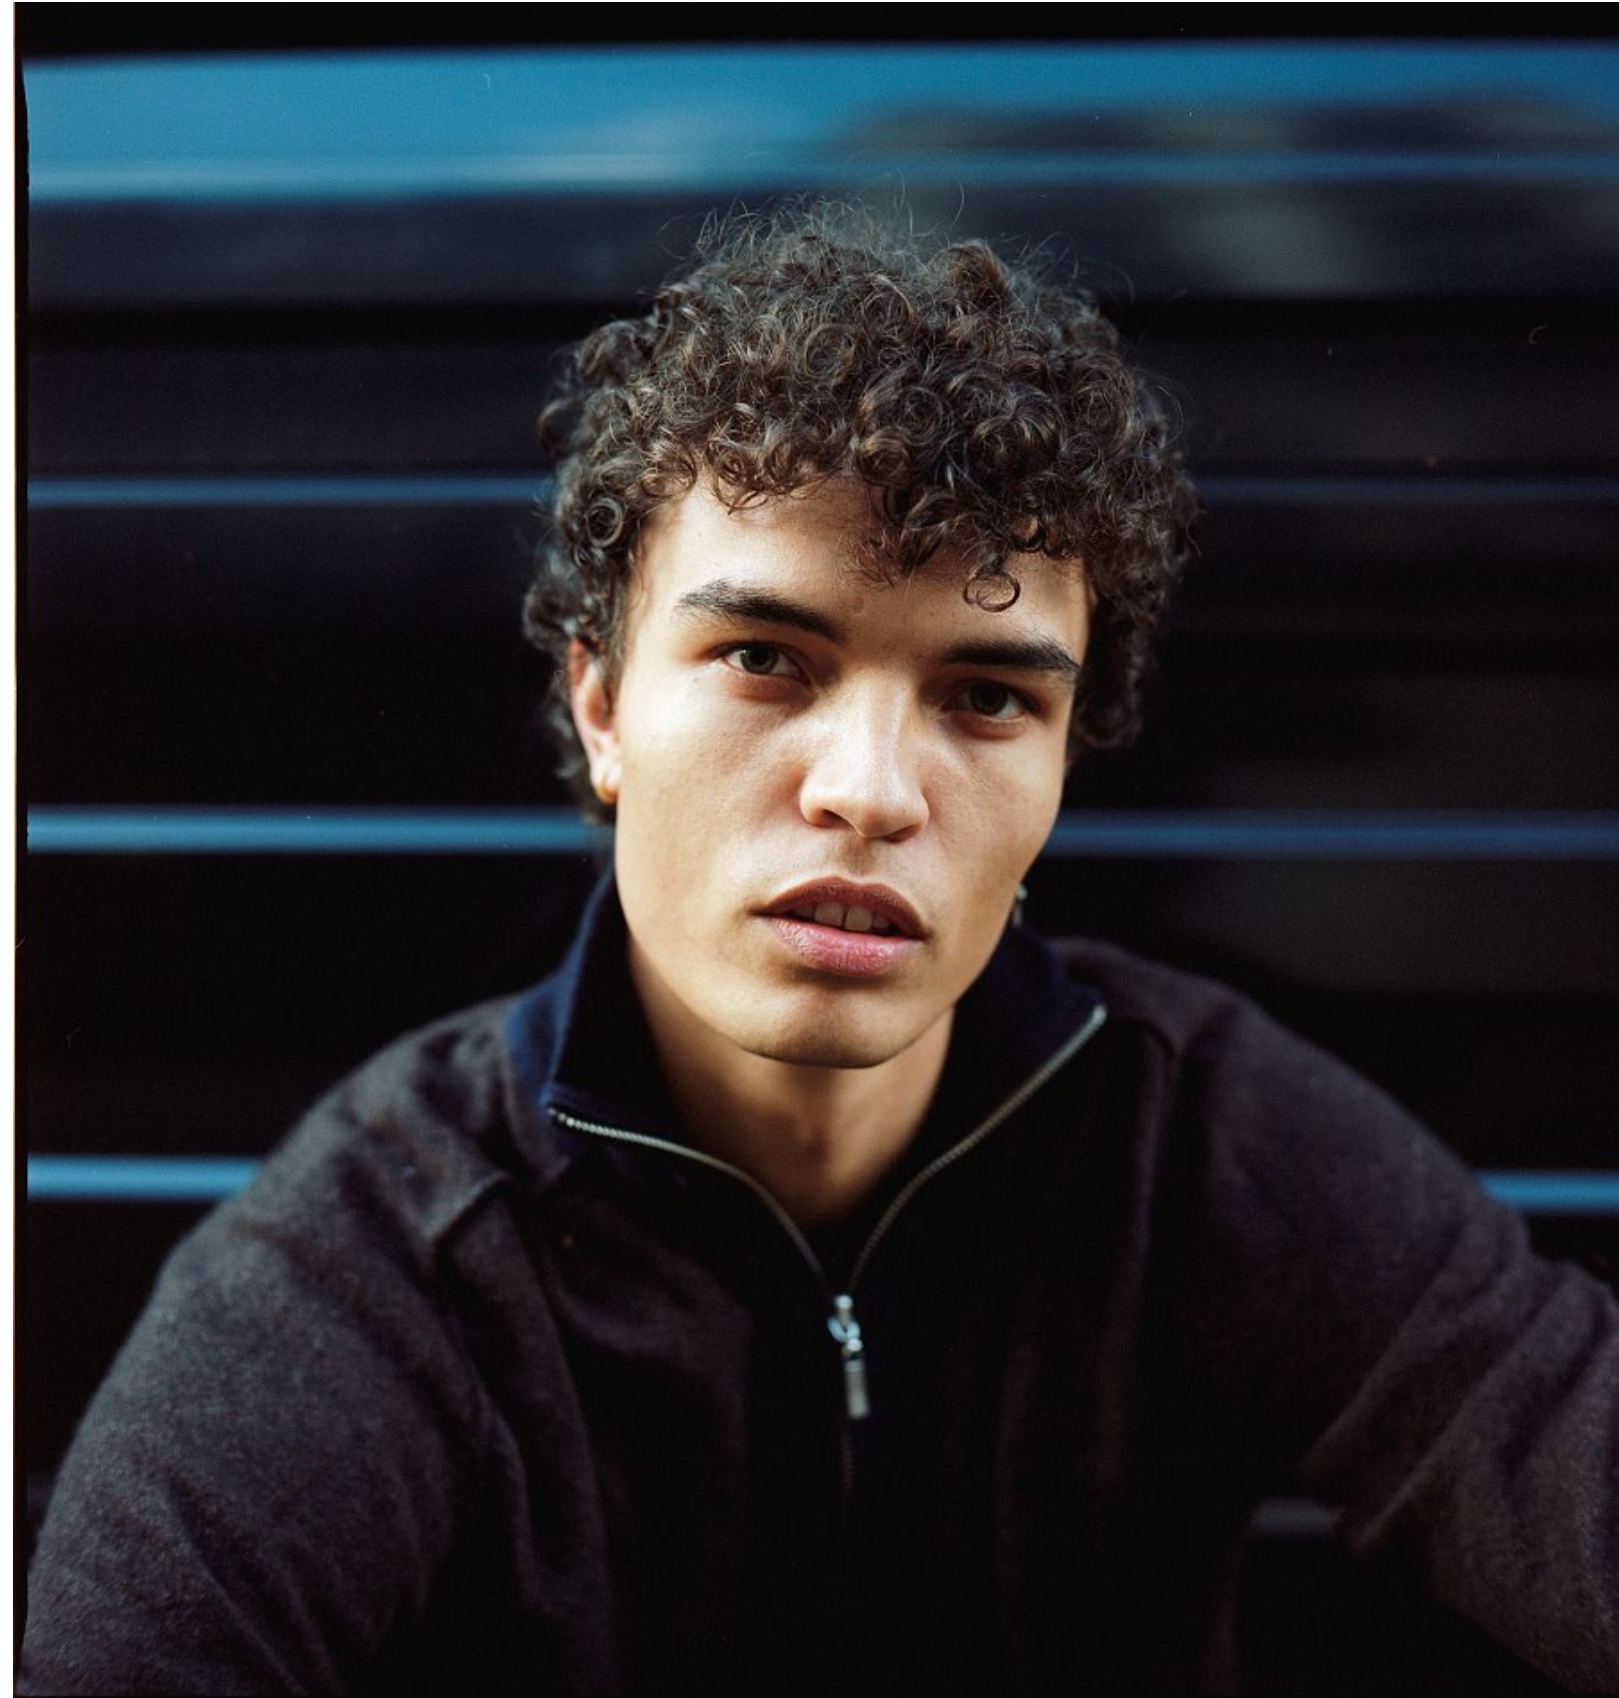

BOSS MODELS

CAPE TOWN

JOSHUA BOULTON

Height: 181cm Chest: 96cm Waist: 79cm Suit: 38 R Shoe: 9 UK Hair: Brown Eyes: Hazel

BOSS MODELS

CAPE TOWN

JOSHUA BOULTON

Height: 181cm Chest: 96cm Waist: 79cm Suit: 38 R Shoe: 9 UK Hair: Brown Eyes: Hazel