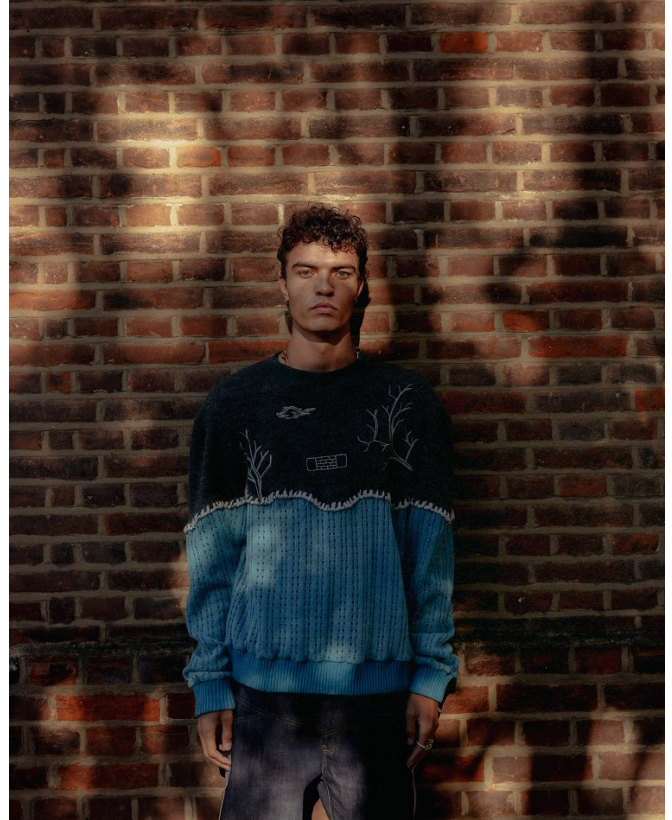

BOSS MODELS

CAPE TOWN

JOSHUA BOULTON

Height: 181cm Chest: 96cm Waist: 79cm Suit: 38 R Shoe: 9 UK Hair: Brown Eyes: Hazel

BOSS MODELS

CAPE TOWN

JOSHUA BOULTON

Height: 181cm Chest: 96cm Waist: 79cm Suit: 38 R Shoe: 9 UK Hair: Brown Eyes: Hazel