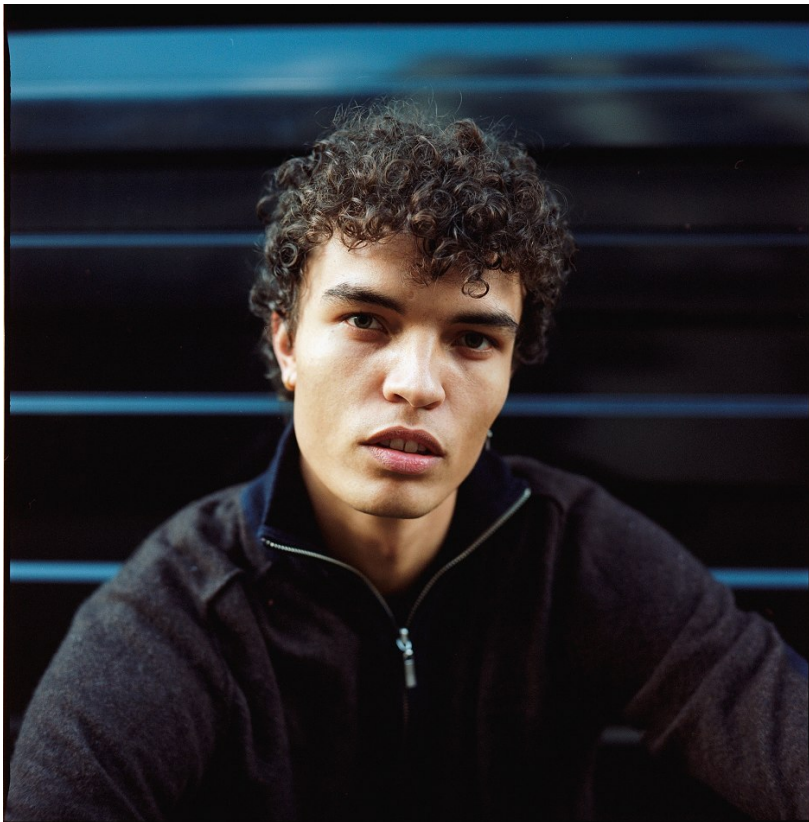

BOSS MODELS

CAPE TOWN

JOSHUA BOULTON

Height: 181cm Chest: 96cm Waist: 79cm Suit: 38 R Shoe: 9 UK Hair: Brown Eyes: Hazel

BOSS MODELS

CAPE TOWN

JOSHUA BOULTON

Height: 181cm Chest: 96cm Waist: 79cm Suit: 38 R Shoe: 9 UK Hair: Brown Eyes: Hazel

BOSS MODELS

CAPE TOWN

PREVIOUS PAGE

ANUSHKA WEARS

Bodyfuit Alpha Eleven R1 350, kimono Kappa at Sportscene R2 000, trousers Maylee x Cocco-Gala at Orphan Street Clothing Shop R699, headscarf Cotton On R119, earrings Lorne R390, socks Happy Socks at Superballer.com R499, slides Wilchery at Woolworths R599