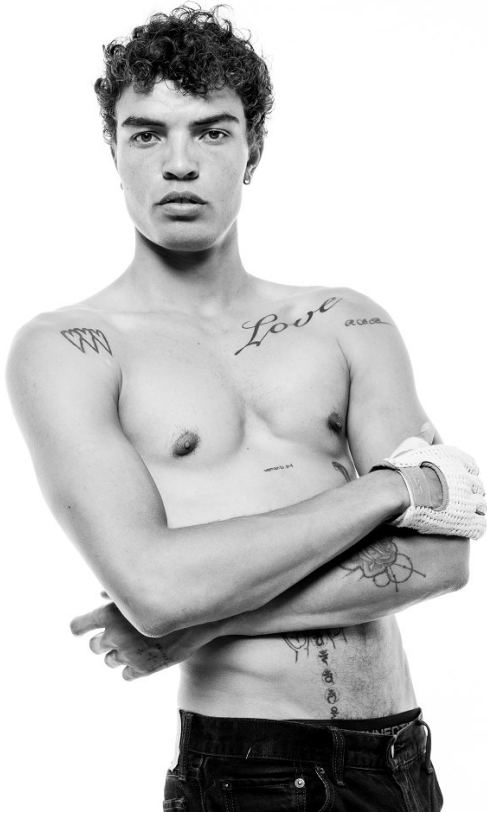

BOSS MODELS

CAPE TOWN

JOSHUA BOULTON

Height: 181cm Chest: 96cm Waist: 79cm Suit: 38 R Shoe: 9 UK Hair: Brown Eyes: Hazel