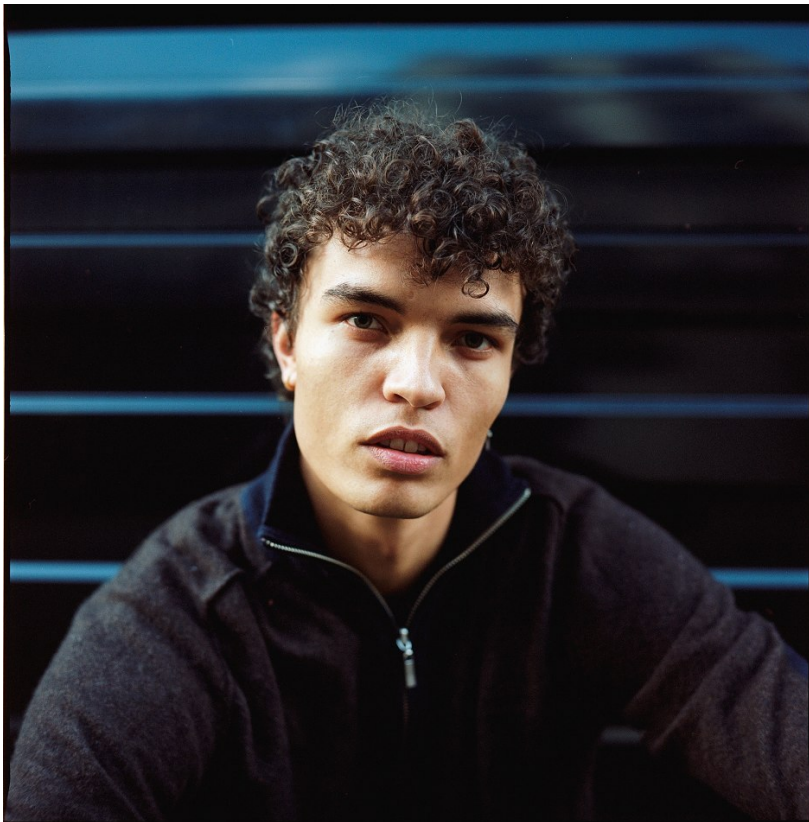

BOSS MODELS

CAPE TOWN

JOSHUA BOULTON

Height: 181cm Chest: 96cm Waist: 79cm Suit: 38 R Shoe: 9 UK Hair: Brown Eyes: Hazel

BOSS MODELS

CAPE TOWN

JOSHUA BOULTON

Height: 181cm Chest: 96cm Waist: 79cm Suit: 38 R Shoe: 9 UK Hair: Brown Eyes: Hazel

BOSS MODELS

CAPE TOWN

PREVIOUS PAGE

ANUSHKA WEARS

Bodyfuit Alpha Eleven

R1 580, kimono Kappa

at Sportscene R2 000;

trousers Maylee x Cocco-