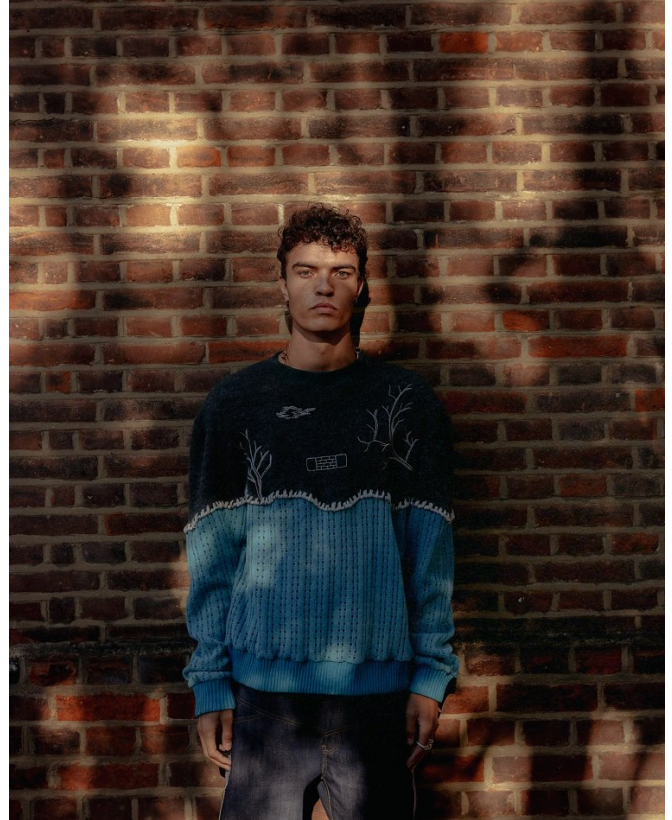

BOSS MODELS

CAPE TOWN

JOSHUA BOULTON

Height: 181cm Chest: 96cm Waist: 79cm Suit: 38 R Shoe: 9 UK Hair: Brown Eyes: Hazel

BOSS MODELS

CAPE TOWN

JOSHUA BOULTON

Height: 181cm Chest: 96cm Waist: 79cm Suit: 38 R Shoe: 9 UK Hair: Brown Eyes: Hazel

BOSS MODELS

CAPE TOWN

PREVIOUS PAGE

ANUSHKA WEARS

Bodyfuit Alpha Eleven

R1 580, kimono Kappa

at Sportscene R2 000;

trousers Maylee x Cocco-