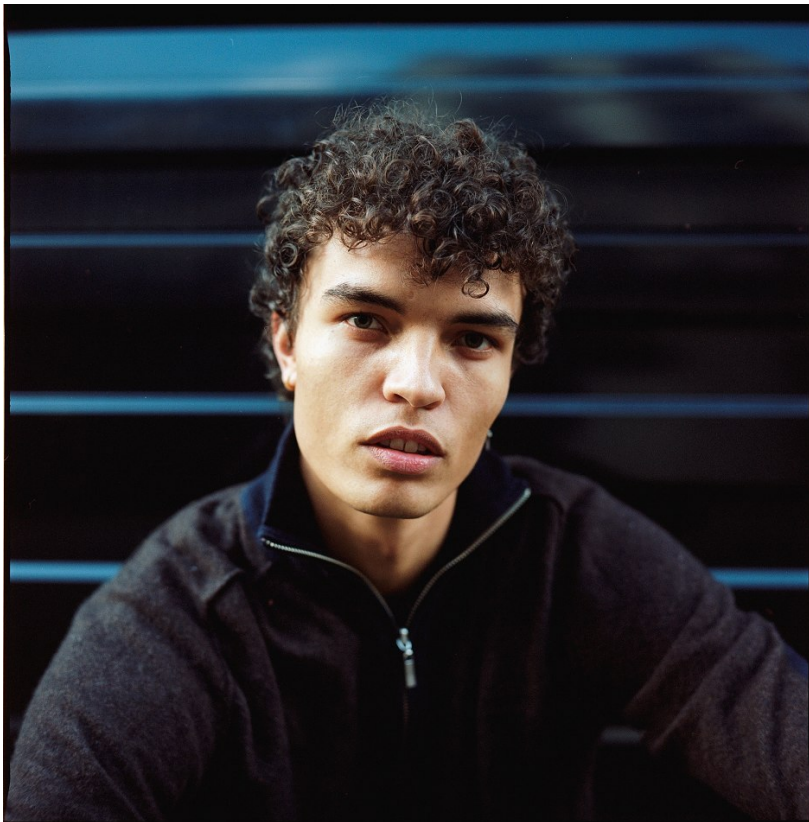

# BOSS MODELS

CAPE TOWN

JOSHUA BOULTON

Height: 181cm Chest: 96cm Waist: 79cm Suit: 38 R Shoe: 9 UK Hair: Brown Eyes: Hazel

# BOSS MODELS

CAPE TOWN