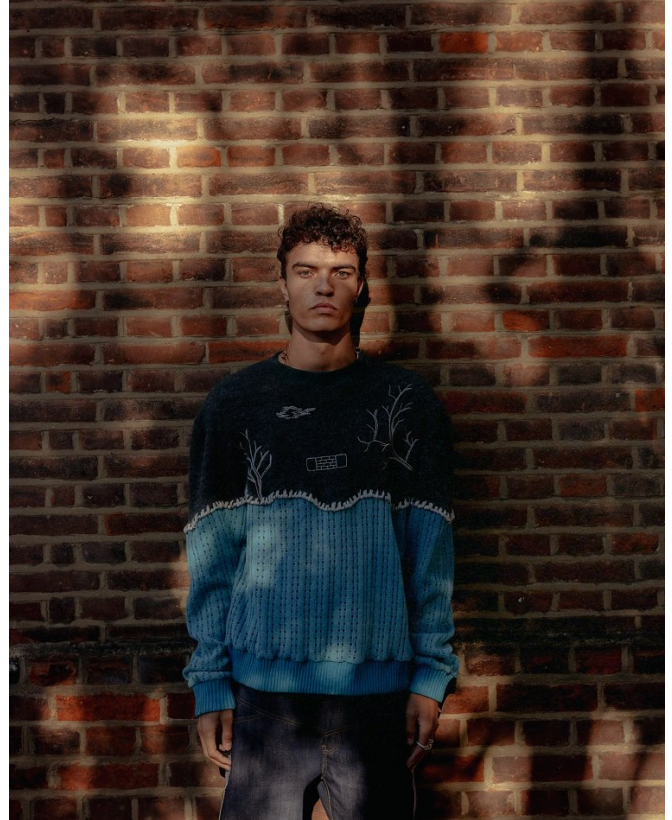

# BOSS MODELS

CAPE TOWN

JOSHUA BOULTON

Height: 181cm Chest: 96cm Waist: 79cm Suit: 38 R Shoe: 9 UK Hair: Brown Eyes: Hazel

# BOSS MODELS

CAPE TOWN