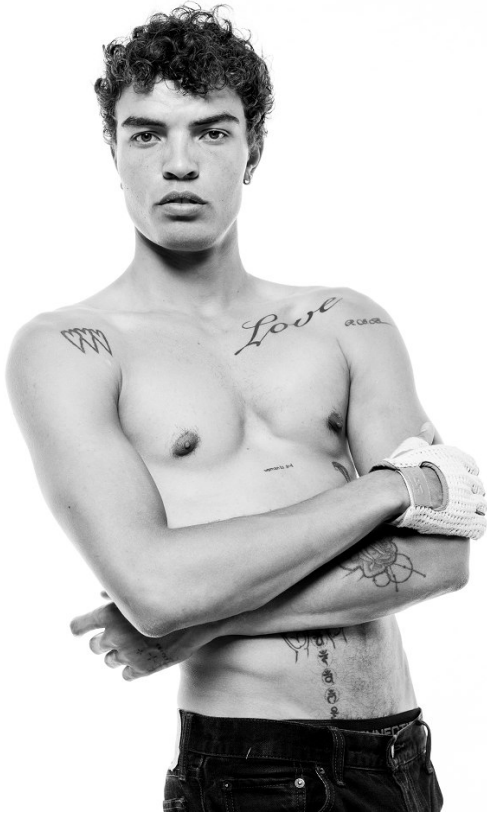

BOSS MODELS

CAPE TOWN

JOSHUA BOULTON

Height: 181cm Chest: 96cm Waist: 79cm Suit: 38 R Shoe: 9 UK Hair: Brown Eyes: Hazel

BOSS MODELS

CAPE TOWN

JOSHUA BOULTON

Height: 181cm Chest: 96cm Waist: 79cm Suit: 38 R Shoe: 9 UK Hair: Brown Eyes: Hazel

NINEOMA WEARS

Crop jacket R499, skirt R449 and socks R79 all Factory, bag Umbro at Factoree R390, hair pins Cotton On R50 wearing Wilchery R599, watch Fulli Falle R2 490, slides Cotton On R349

JOSHUA WEARS

JOSHUA BOULTON

Height: 181cm Chest: 96cm Waist: 79cm Suit: 38 R Shoe: 9 UK Hair: Brown Eyes: Hazel

BOSS MODELS

CAPE TOWN

JOSHUA BOULTON

Height: 181cm Chest: 96cm Waist: 79cm Suit: 38 R Shoe: 9 UK Hair: Brown Eyes: Hazel