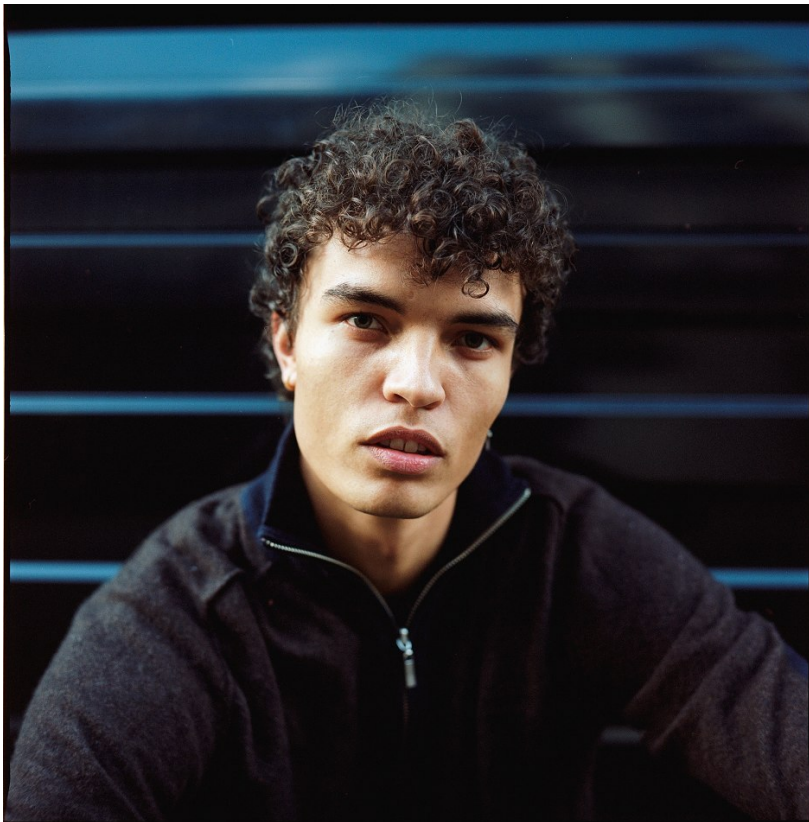

BOSS MODELS

CAPE TOWN

JOSHUA BOULTON

Height: 181cm Chest: 96cm Waist: 79cm Suit: 38 R Shoe: 9 UK Hair: Brown Eyes: Hazel

BOSS MODELS

CAPE TOWN

JOSHUA BOULTON

Height: 181cm Chest: 96cm Waist: 79cm Suit: 38 R Shoe: 9 UK Hair: Brown Eyes: Hazel

BOSS MODELS

CAPE TOWN

PREVIOUS PAGE

ANUSHKA WEARS

Bodyfuit Alpha Eleven R1 350, kimono Kappa at Sportscene R2 000, trousers Maylee x Cocco-Gala at Orphan Street Clothing Shop R650, headscarf Cotton On R110, earrings Lorne R390, socks Happy Socks at Superballer.com R40, slides Wilchery at Woolworths R599