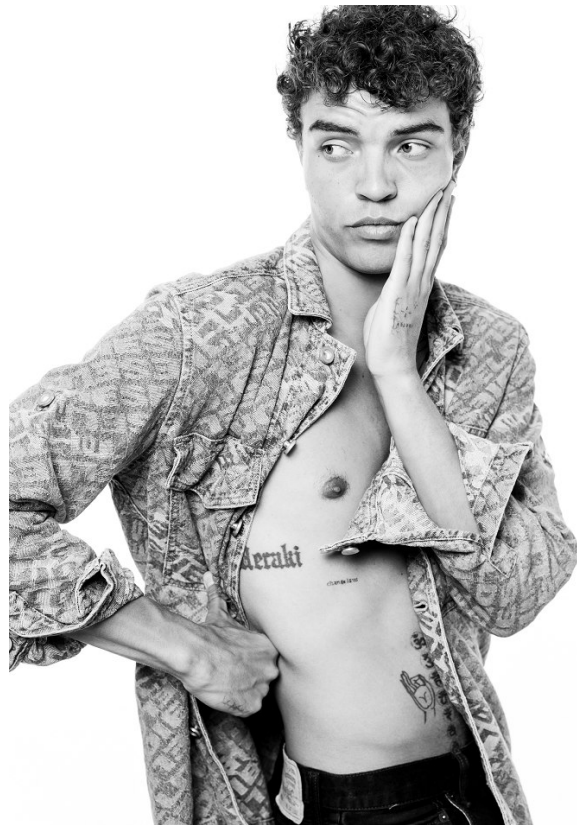

BOSS MODELS

CAPE TOWN

JOSHUA BOULTON

Height: 181cm Chest: 96cm Waist: 79cm Suit: 38 R Shoe: 9 UK Hair: Brown Eyes: Hazel

BOSS MODELS

CAPE TOWN

JOSHUA BOULTON

Height: 181cm Chest: 96cm Waist: 79cm Suit: 38 R Shoe: 9 UK Hair: Brown Eyes: Hazel

BOSS MODELS

CAPE TOWN

JOSHUA BOULTON

Height: 181cm Chest: 96cm Waist: 79cm Suit: 38 R Shoe: 9 UK Hair: Brown Eyes: Hazel