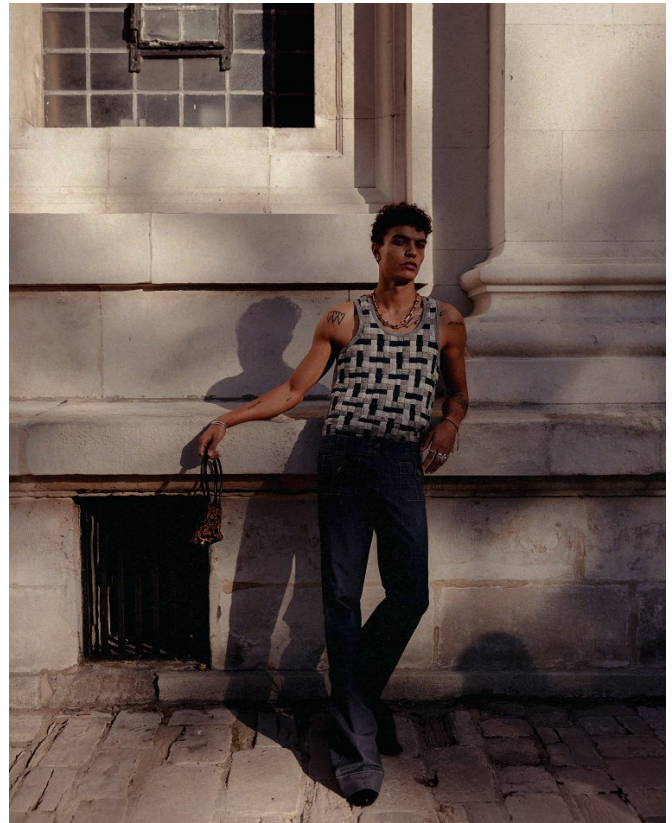

# BOSS MODELS

CAPE TOWN

JOSHUA BOULTON

Height: 181cm Chest: 96cm Waist: 79cm Suit: 38 R Shoe: 9 UK Hair: Brown Eyes: Hazel