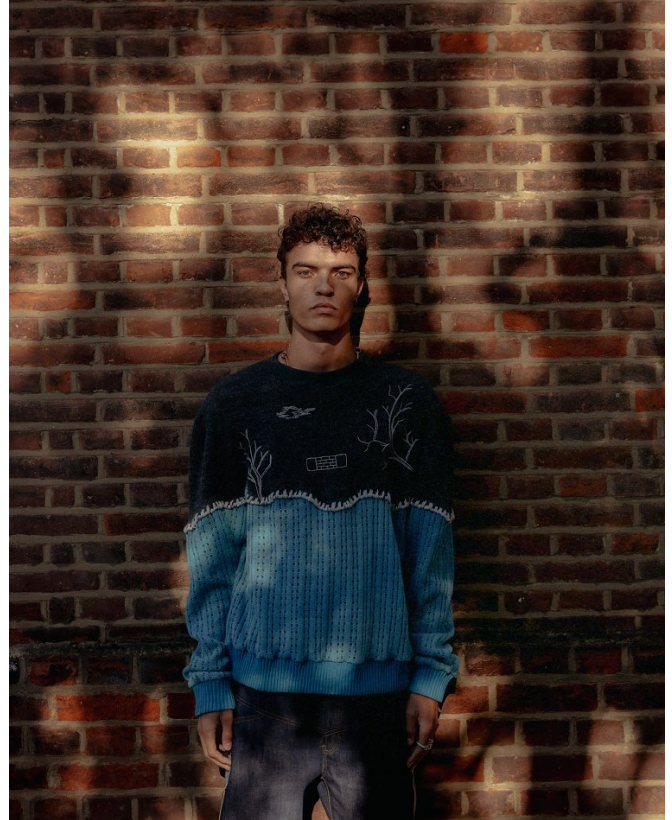

# BOSS MODELS

CAPE TOWN

JOSHUA BOULTON

Height: 181cm Chest: 96cm Waist: 79cm Suit: 38 R Shoe: 9 UK Hair: Brown Eyes: Hazel