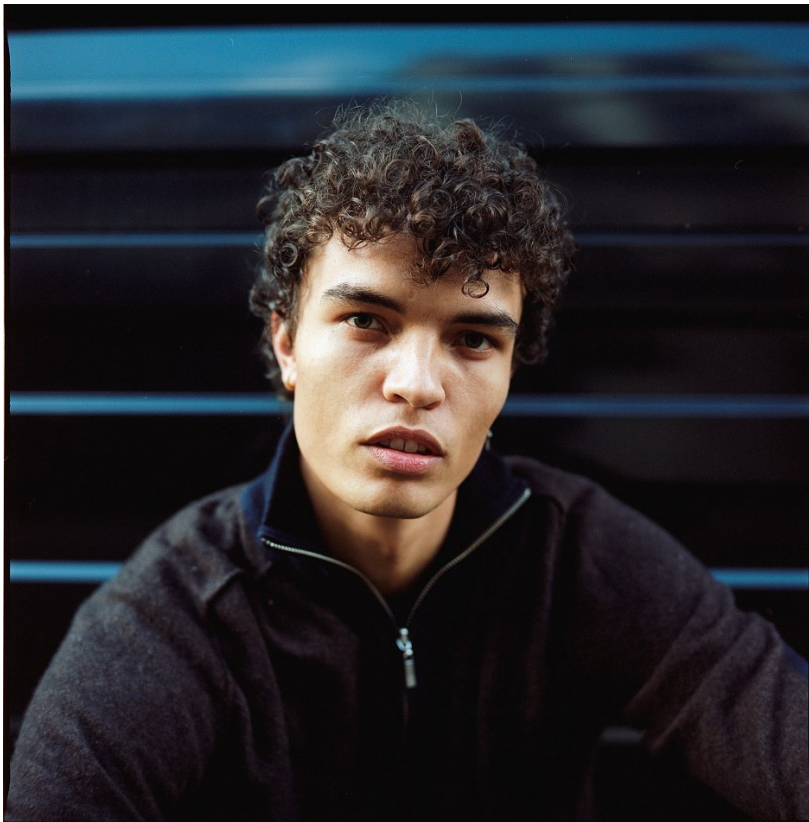

# BOSS MODELS

CAPE TOWN

JOSHUA BOULTON

Height: 181cm Chest: 96cm Waist: 79cm Suit: 38 R Shoe: 9 UK Hair: Brown Eyes: Hazel