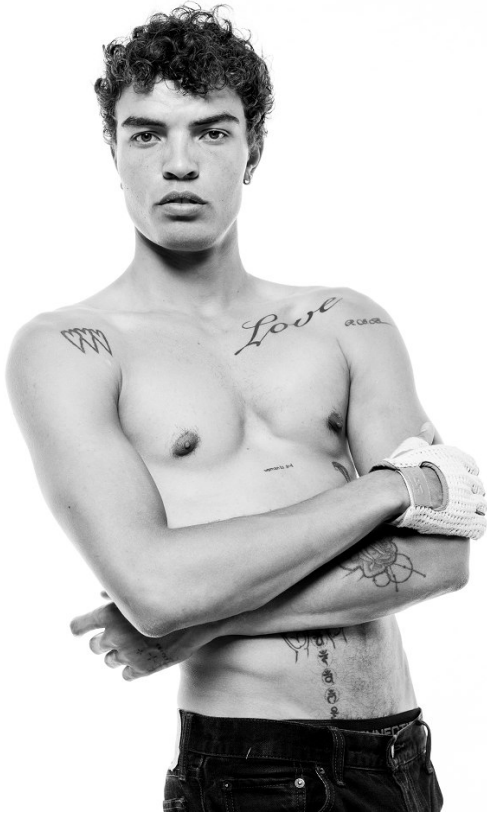

BOSS MODELS

CAPE TOWN

JOSHUA BOULTON

Height: 181cm Chest: 96cm Waist: 79cm Suit: 38 R Shoe: 9 UK Hair: Brown Eyes: Hazel

BOSS MODELS

CAPE TOWN

JOSHUA BOULTON

Height: 181cm Chest: 96cm Waist: 79cm Suit: 38 R Shoe: 9 UK Hair: Brown Eyes: Hazel

R1 350; hat Crystal

Birch Price on request;

swatchers Colin Klein

at Europa Art R2 990

JOSHUA BOULTON

Height: 181cm Chest: 96cm Waist: 79cm Suit: 38 R Shoe: 9 UK Hair: Brown Eyes: Hazel

BOSS MODELS

CAPE TOWN

JOSHUA BOULTON

Height: 181cm Chest: 96cm Waist: 79cm Suit: 38 R Shoe: 9 UK Hair: Brown Eyes: Hazel

BOSS MODELS

CAPE TOWN

JOSHUA BOULTON

Height: 181cm Chest: 96cm Waist: 79cm Suit: 38 R Shoe: 9 UK Hair: Brown Eyes: Hazel