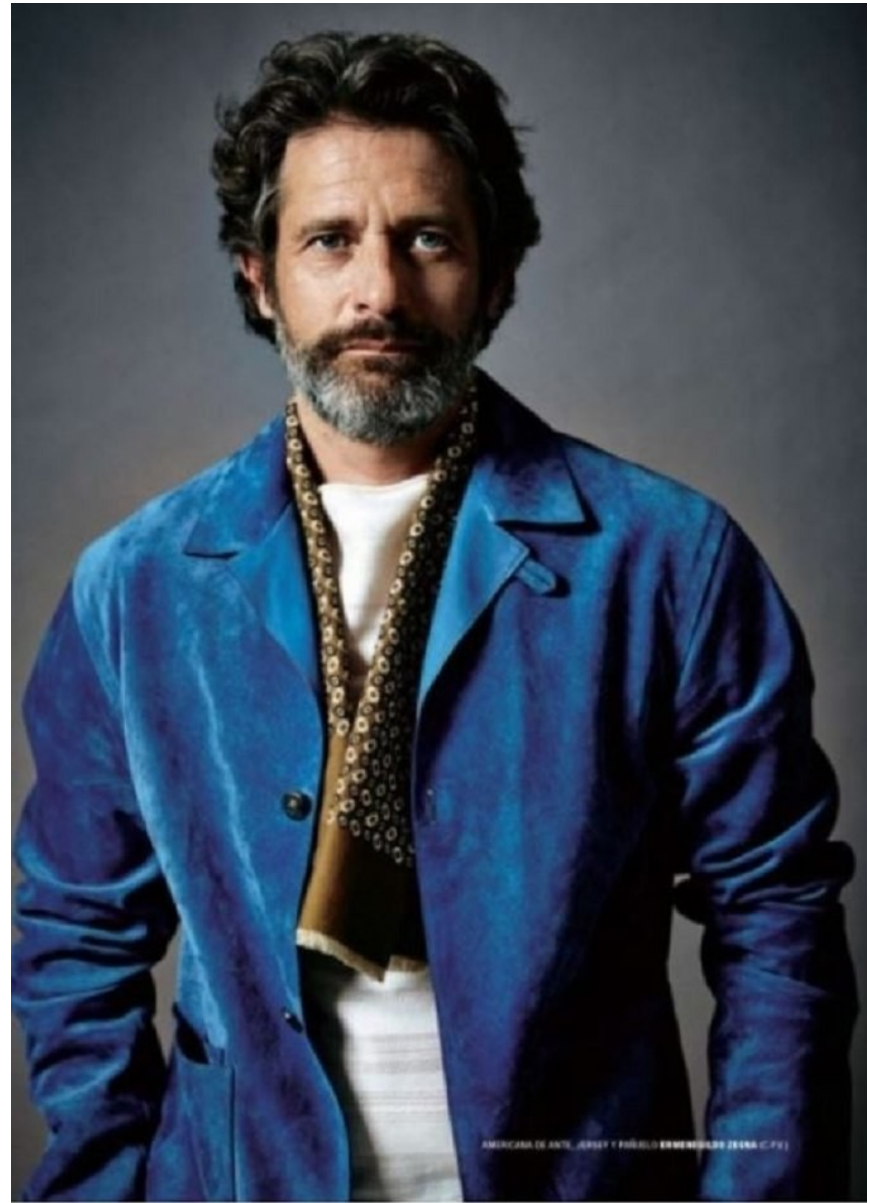

BOSS MODELS

CAPE TOWN

VIRGIL HENRY

Height: 185cm Chest: 100cm Waist: 80cm Shoe: 10 UK Hair: Grey Eyes: Blue