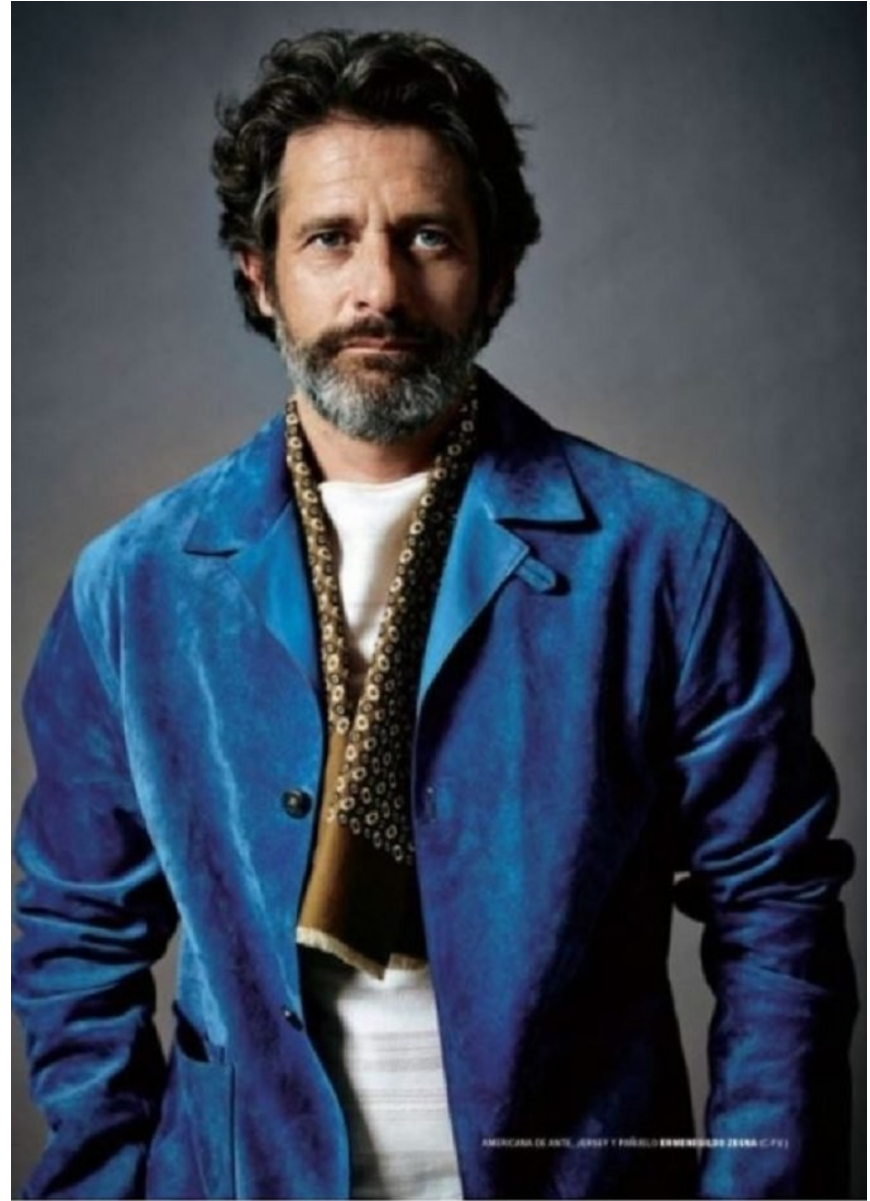

BOSS MODELS

CAPE TOWN

VIRGIL HENRY

Height: 185cm Chest: 100cm Waist: 80cm Shoe: 10 UK Hair: Grey Eyes: Blue