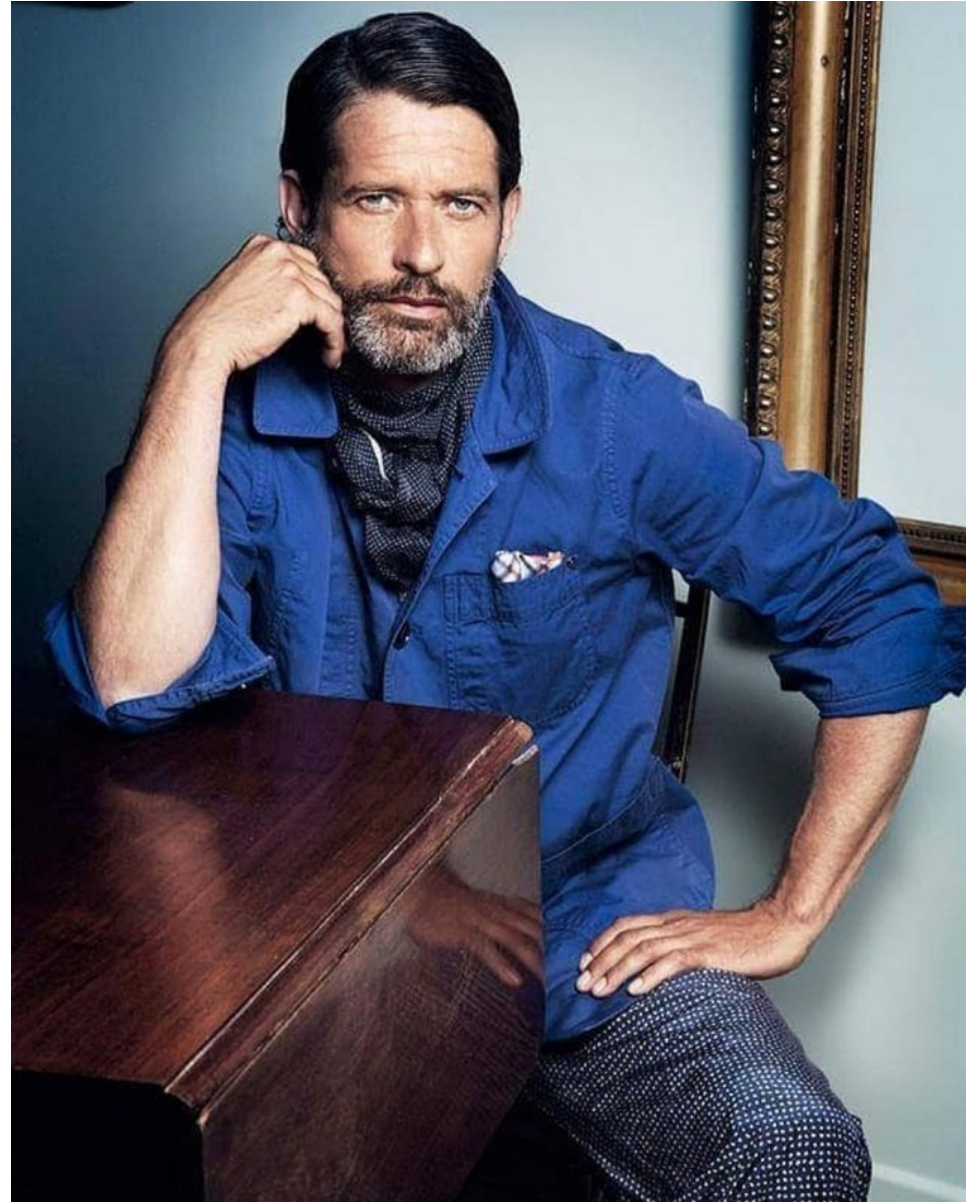

BOSS MODELS

CAPE TOWN

VIRGIL HENRY

Height: 185cm Chest: 100cm Waist: 80cm Shoe: 10 UK Hair: Grey Eyes: Blue