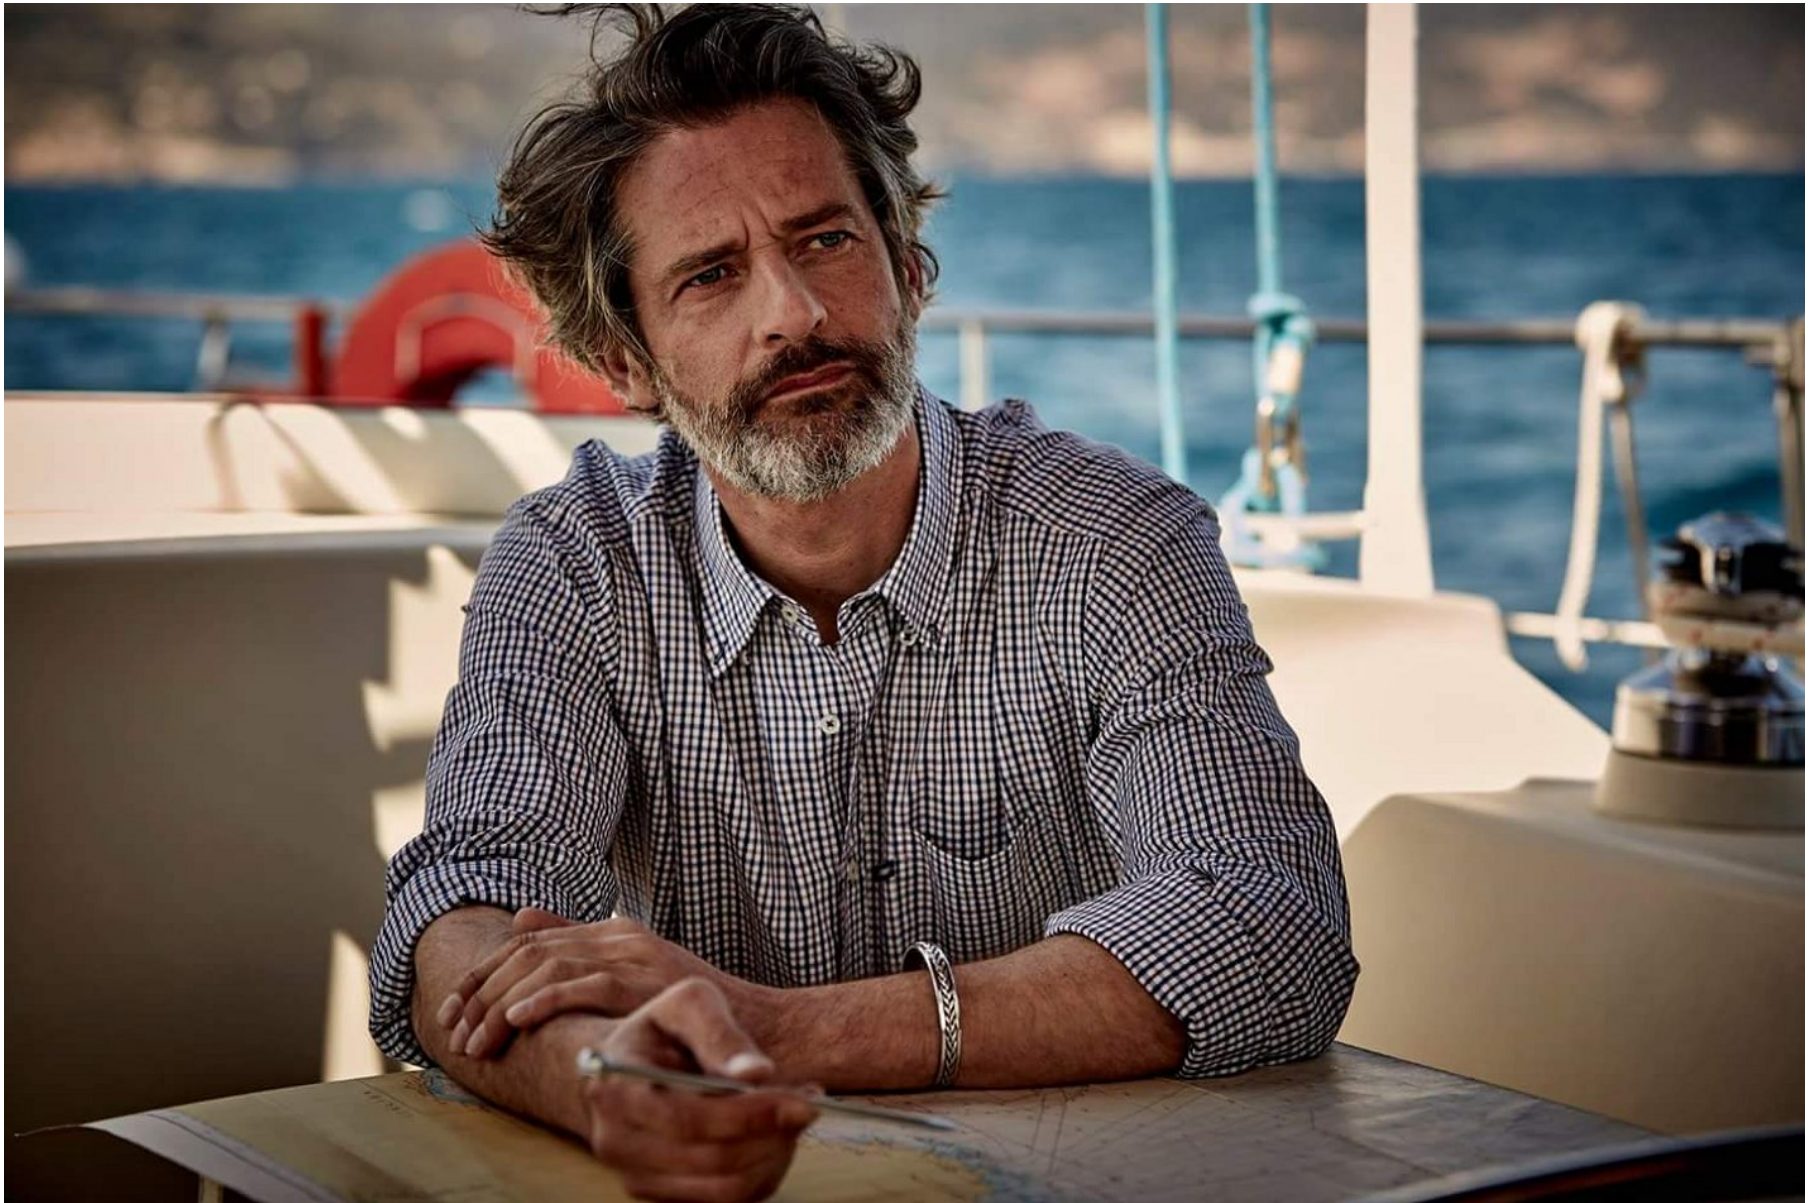

VIRGIL HENRY

BOSS MODELS

CAPE TOWN

VIRGIL HENRY

Height: 185cm Chest: 100cm Waist: 80cm Shoe: 10 UK Hair: Grey Eyes: Blue