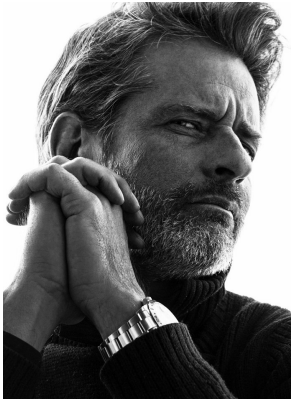

BOSS MODELS

CAPE TOWN

VIRGIL HENRY

Height: 185cm Chest: 100cm Waist: 80cm Shoe: 10 UK Hair: Grey Eyes: Blue

BOSS MODELS

CAPE TOWN

VIRGIL HENRY

Height: 185cm Chest: 100cm Waist: 80cm Shoe: 10 UK Hair: Grey Eyes: Blue