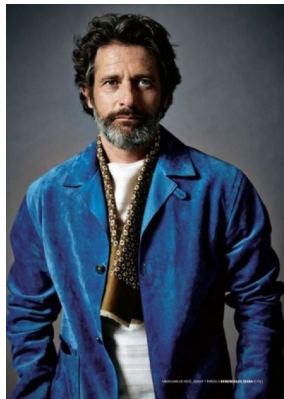

BOSS MODELS

CAPE TOWN

VIRGIL HENRY

Height: 185cm Chest: 100cm Waist: 80cm Shoe: 10 UK Hair: Grey Eyes: Blue

BOSS MODELS

CAPE TOWN

VIRGIL HENRY

Height: 185cm Chest: 100cm Waist: 80cm Shoe: 10 UK Hair: Grey Eyes: Blue