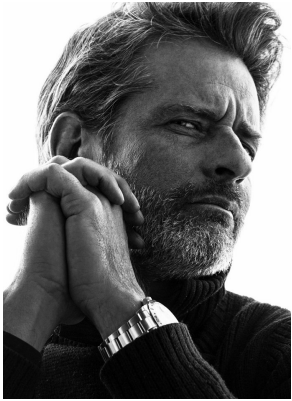

# BOSS MODELS

CAPE TOWN

## VIRGIL HENRY

Height: 185cm Chest: 100cm Waist: 80cm Shoe: 10 UK Hair: Grey Eyes: Blue