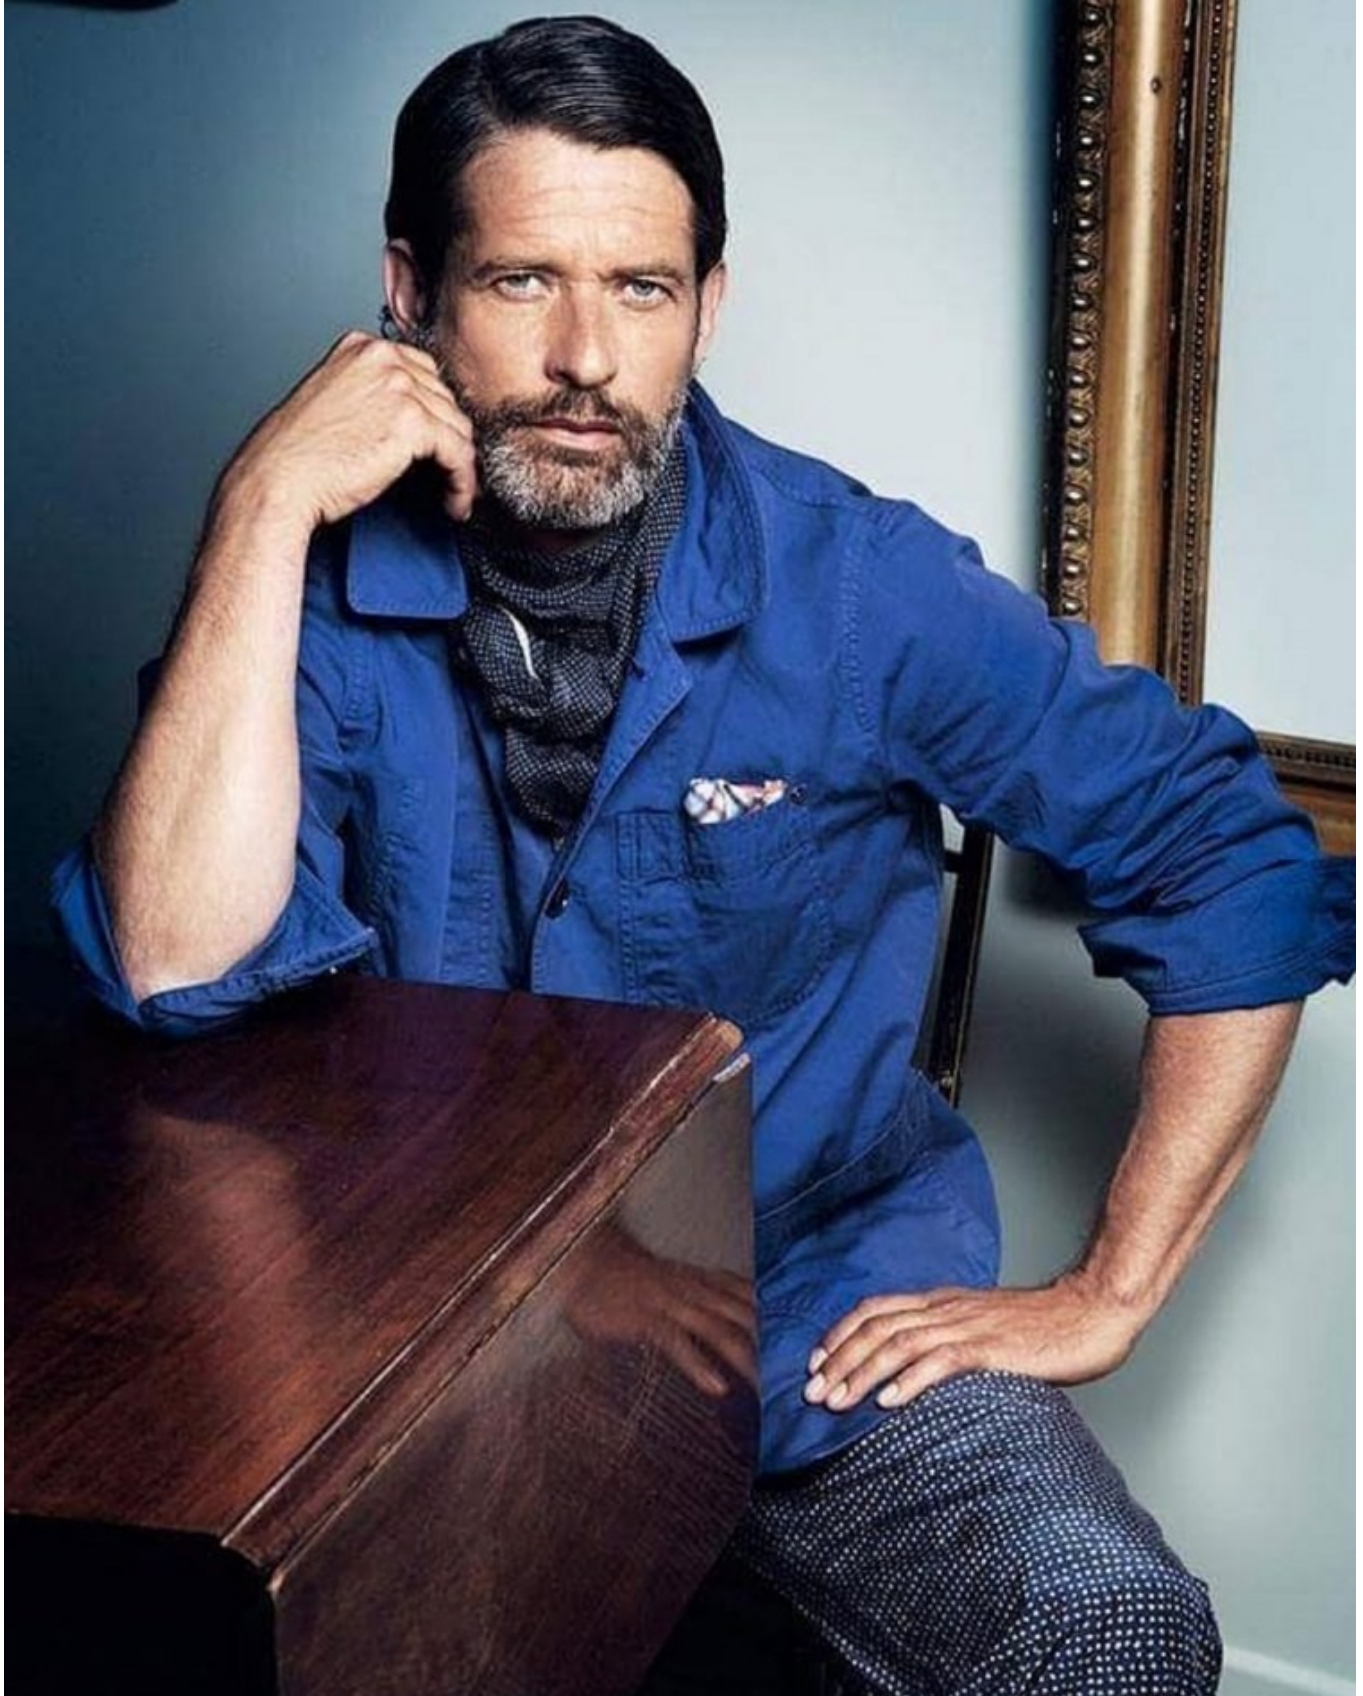

BOSS MODELS

CAPE TOWN

VIRGIL HENRY

Height: 185cm Chest: 100cm Waist: 80cm Shoe: 10 UK Hair: Grey Eyes: Blue

BOSS MODELS

CAPE TOWN

VIRGIL HENRY

Height: 185cm Chest: 100cm Waist: 80cm Shoe: 10 UK Hair: Grey Eyes: Blue