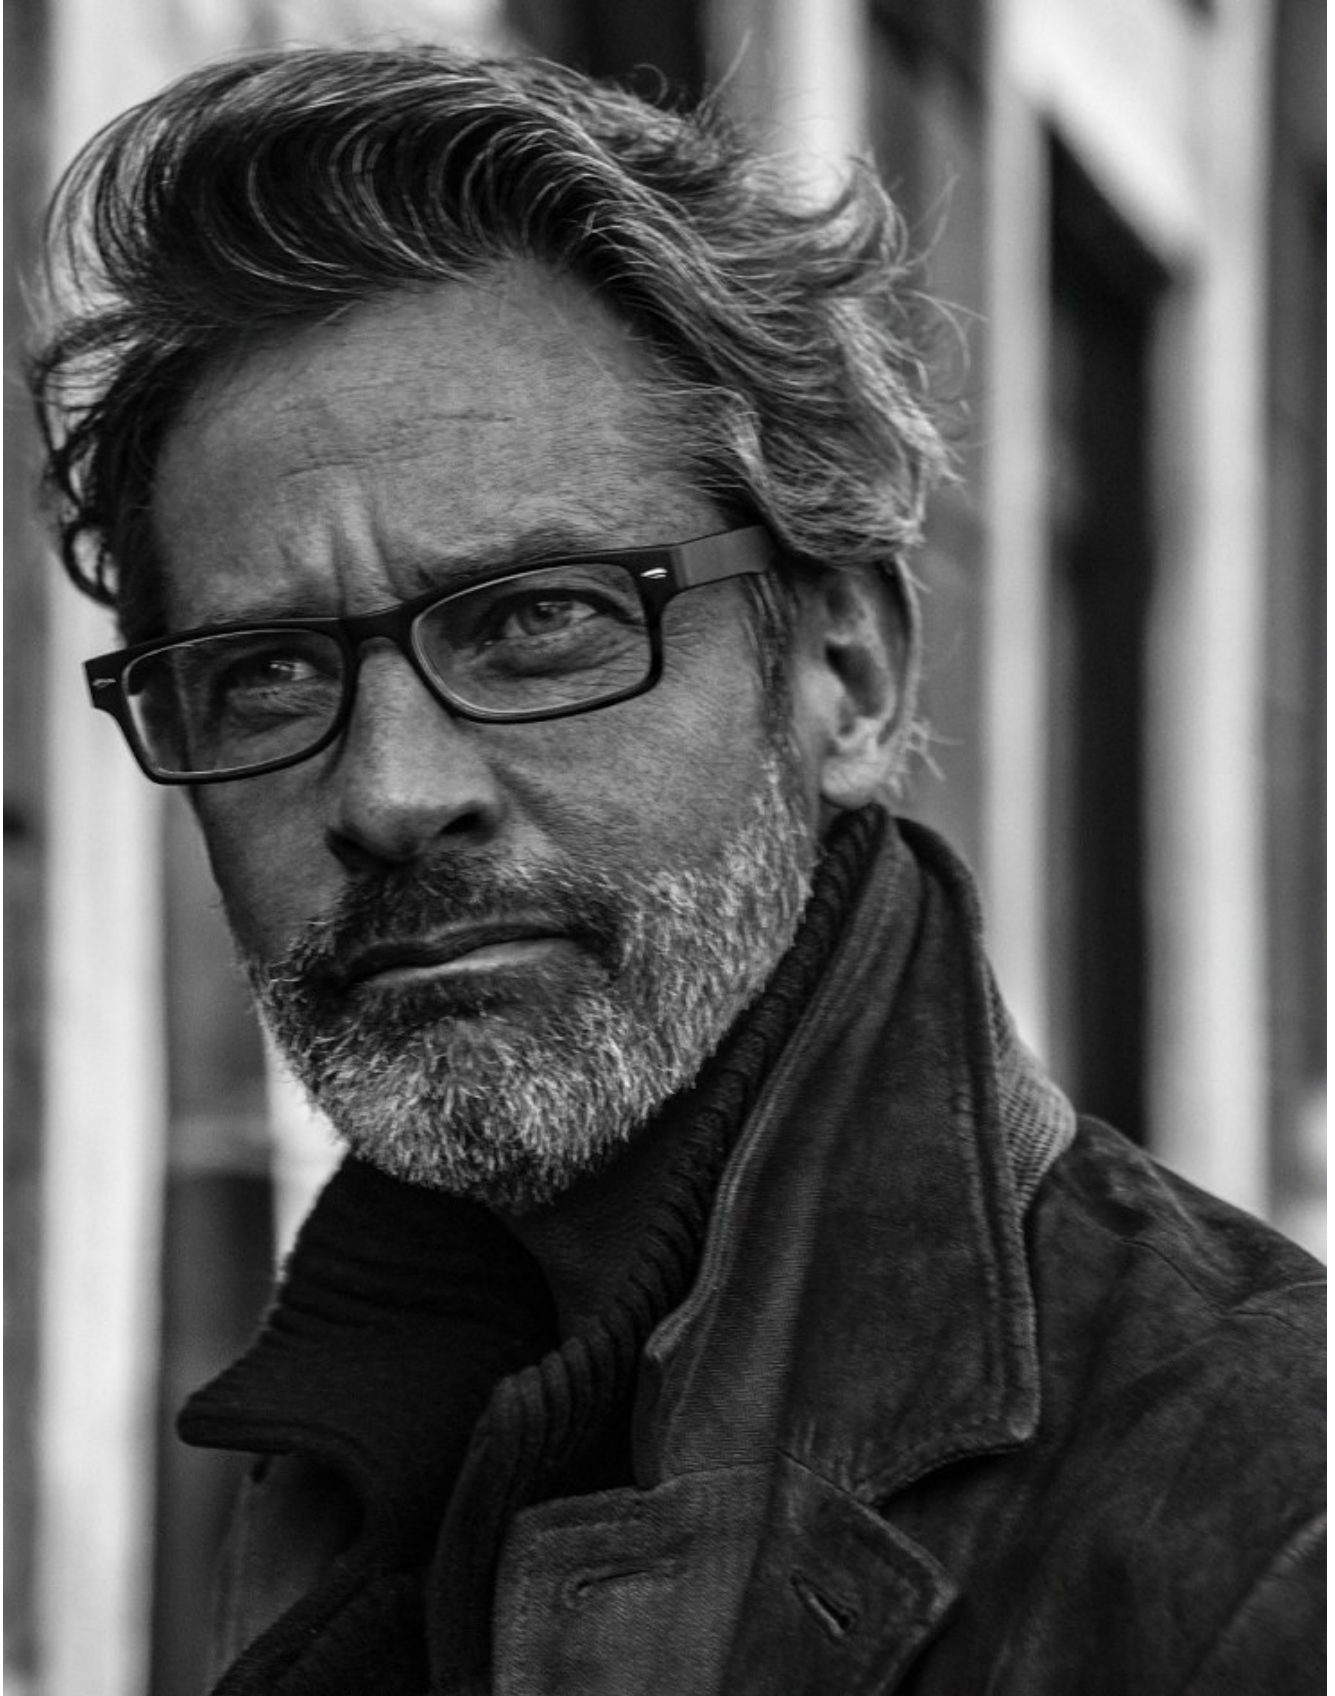

BOSS MODELS

CAPE TOWN

VIRGIL HENRY

Height: 185cm Chest: 100cm Waist: 80cm Shoe: 10 UK Hair: Grey Eyes: Blue

BOSS MODELS

CAPE TOWN

VIRGIL HENRY

Height: 185cm Chest: 100cm Waist: 80cm Shoe: 10 UK Hair: Grey Eyes: Blue