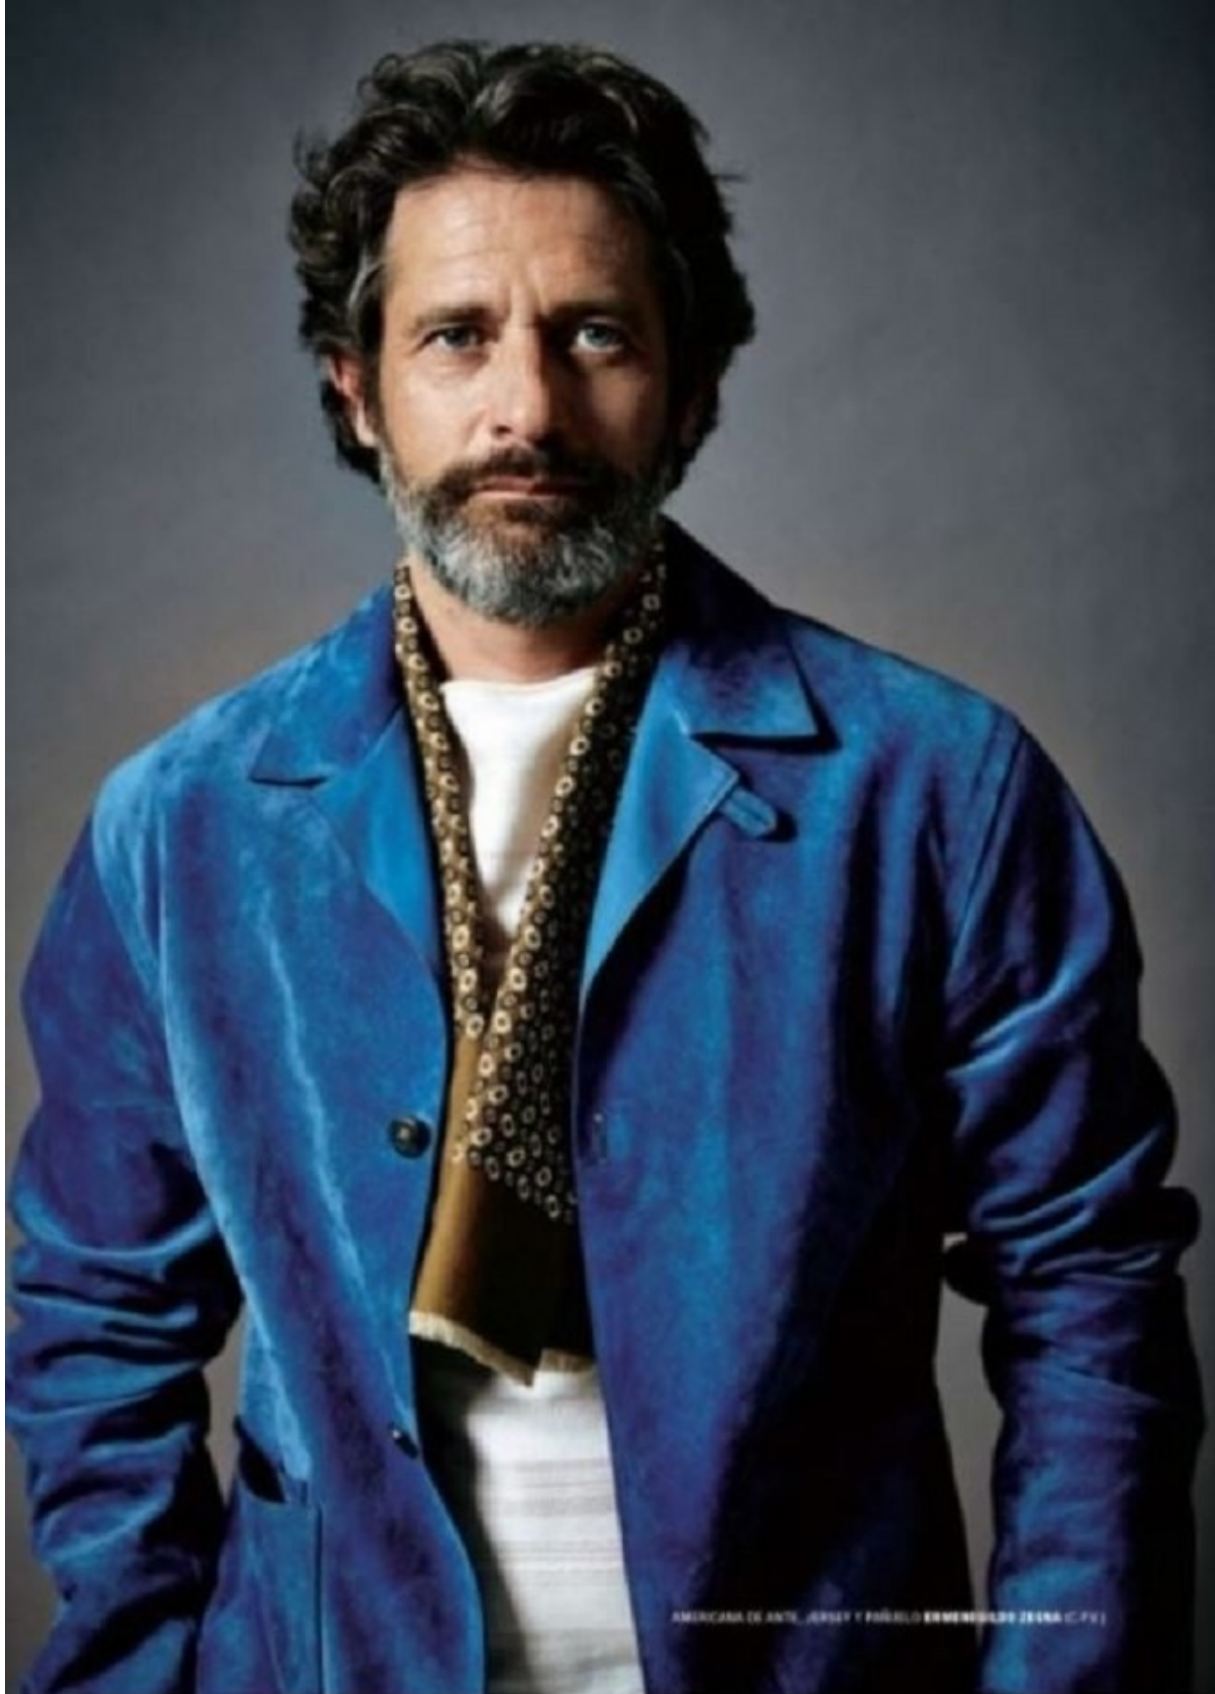

Height: 185cm Chest: 100cm Waist: 80cm Shoe: 10 UK Hair: Grey Eyes: Blue

BOSS MODELS

CAPE TOWN

VIRGIL HENRY

Height: 185cm Chest: 100cm Waist: 80cm Shoe: 10 UK Hair: Grey Eyes: Blue

BOSS MODELS

CAPE TOWN

VIRGIL HENRY