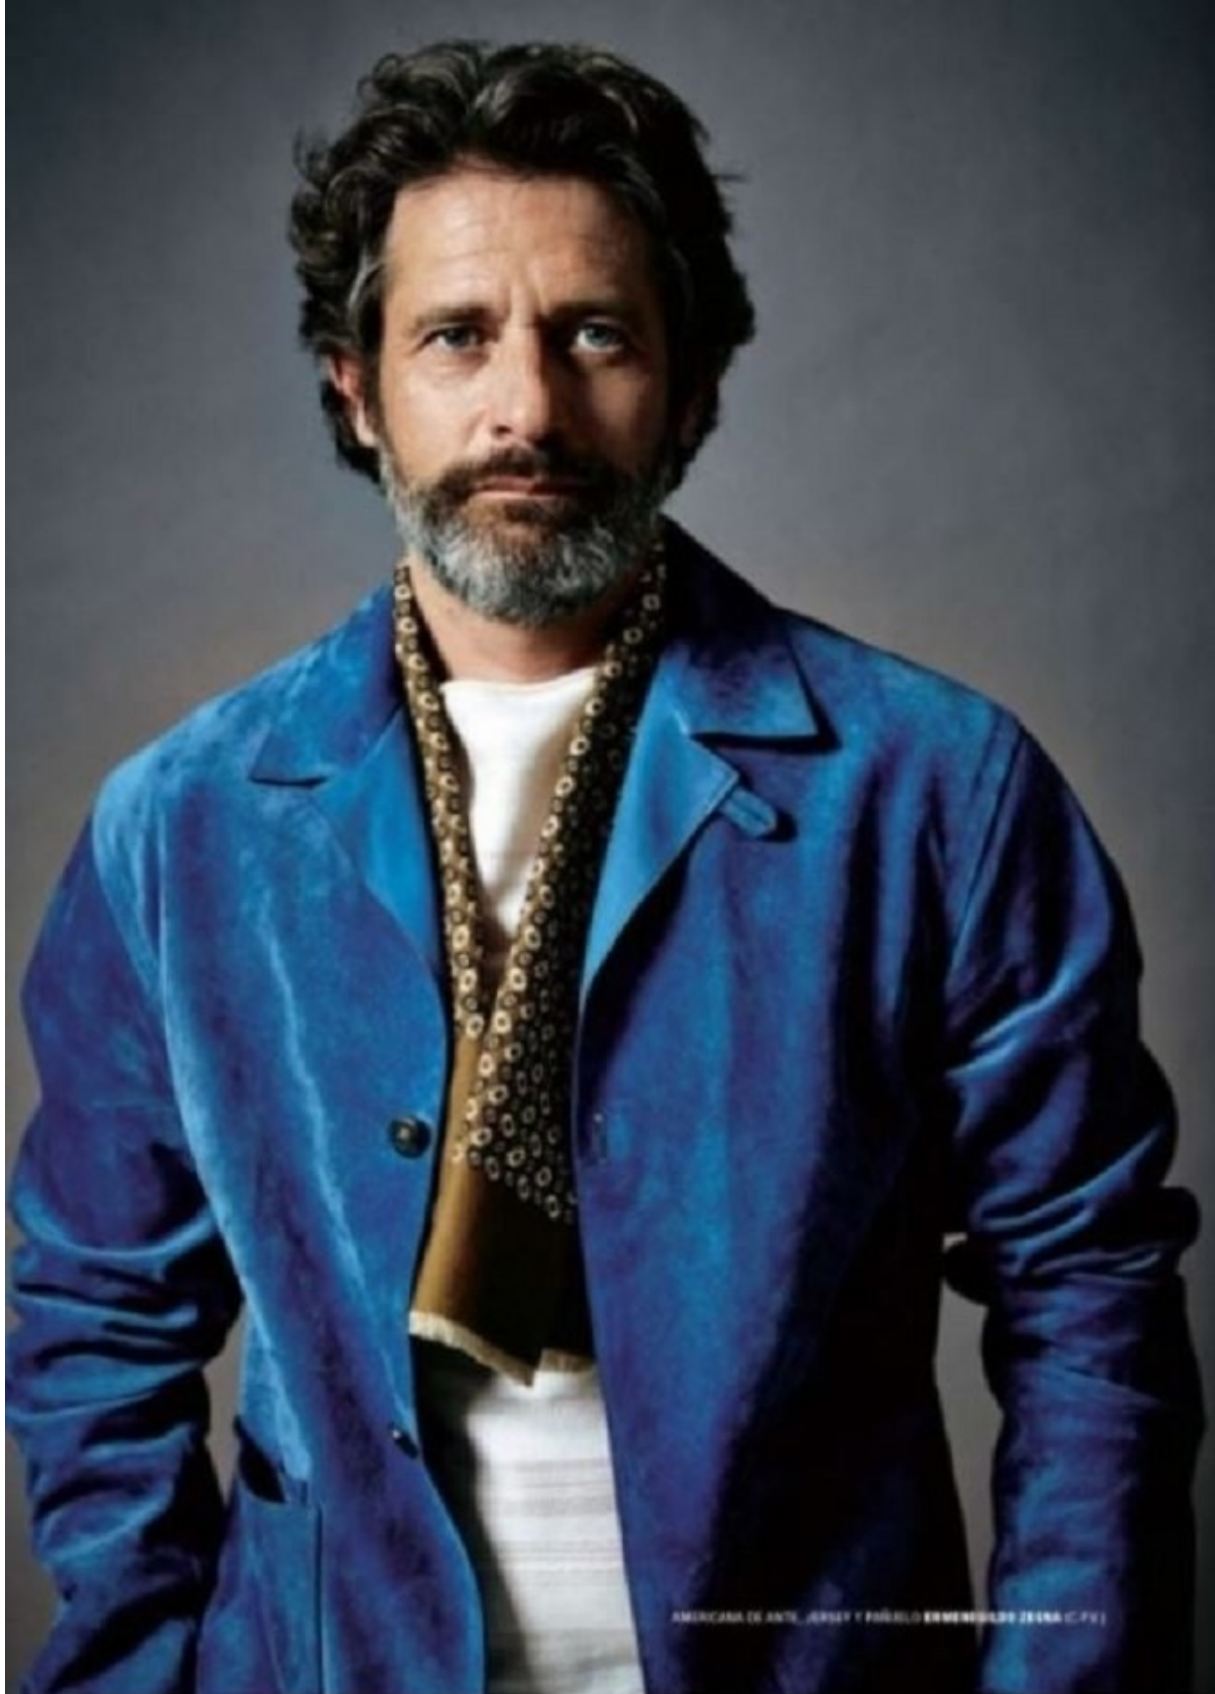

Height: 185cm Chest: 100cm Waist: 80cm Shoe: 10 UK Hair: Grey Eyes: Blue

BOSS MODELS

CAPE TOWN

VIRGIL HENRY

Height: 185cm Chest: 100cm Waist: 80cm Shoe: 10 UK Hair: Grey Eyes: Blue

BOSS MODELS

CAPE TOWN

AMERICANA DE ANTE, JERSEY Y PAÑUELO ENWENHOLDO (JERSEY C.F.V.)