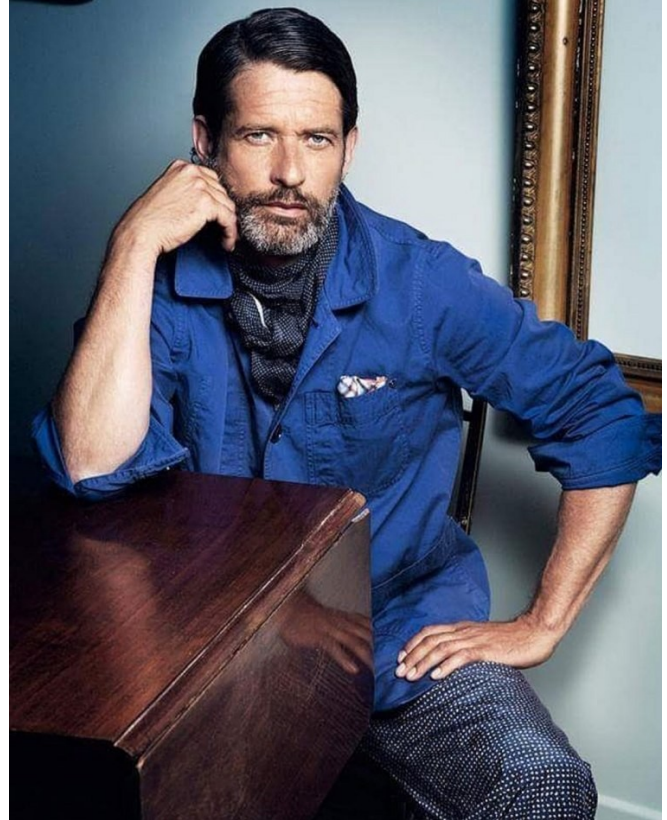

BOSS MODELS

CAPE TOWN

la música, la literatura, el arte plástico, la vida. Donde el calor y el frío conviven, y se elevan. Hoy, desde esta perspectiva, nos rendimos al frío por todo lo que debemos

VIRGIL HENRY

Height: 185cm Chest: 100cm Waist: 80cm Shoe: 10 UK Hair: Grey Eyes: Blue