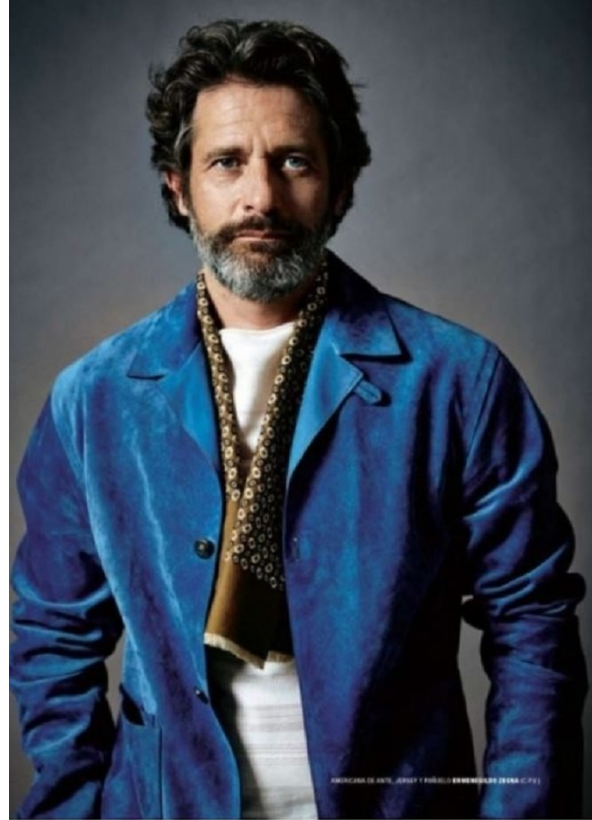

BOSS MODELS

CAPE TOWN

VIRGIL HENRY

Height: 185cm Chest: 100cm Waist: 80cm Shoe: 10 UK Hair: Grey Eyes: Blue