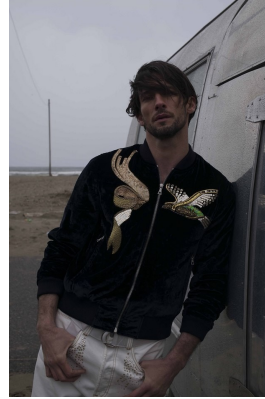

BOSS MODELS

CAPE TOWN

ALBAN RASSIER

Height: 183cm Chest: 99cm Waist: 83cm Suit: 40 R Shoe: 9 UK Hair: Brown Eyes: Hazel