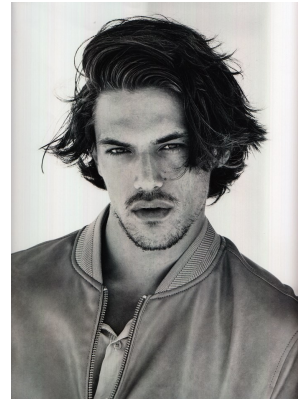

BOSS MODELS

CAPE TOWN

ROBIN DECAUX

Height: 185cm Chest: 99cm Waist: 79cm Suit: 38 R Shoe: 9.5 UK Hair: Brown Eyes: Green

BOSS MODELS

CAPE TOWN

ROBIN DECAUX

Height: 185cm Chest: 99cm Waist: 79cm Suit: 38 R Shoe: 9.5 UK Hair: Brown Eyes: Green

BOSS MODELS

CAPE TOWN

ROBIN DECAUX

Height: 185cm Chest: 99cm Waist: 79cm Suit: 38 R Shoe: 9.5 UK Hair: Brown Eyes: Green