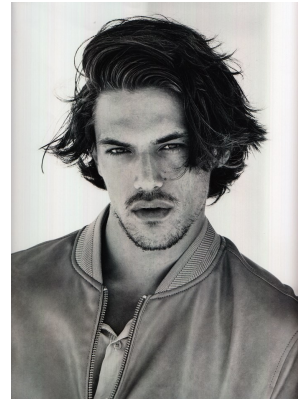

# BOSS MODELS

CAPE TOWN

## ROBIN DECAUX

Height: 185cm Chest: 99cm Waist: 79cm Suit: 38 R Shoe: 9.5 UK Hair: Brown Eyes: Green