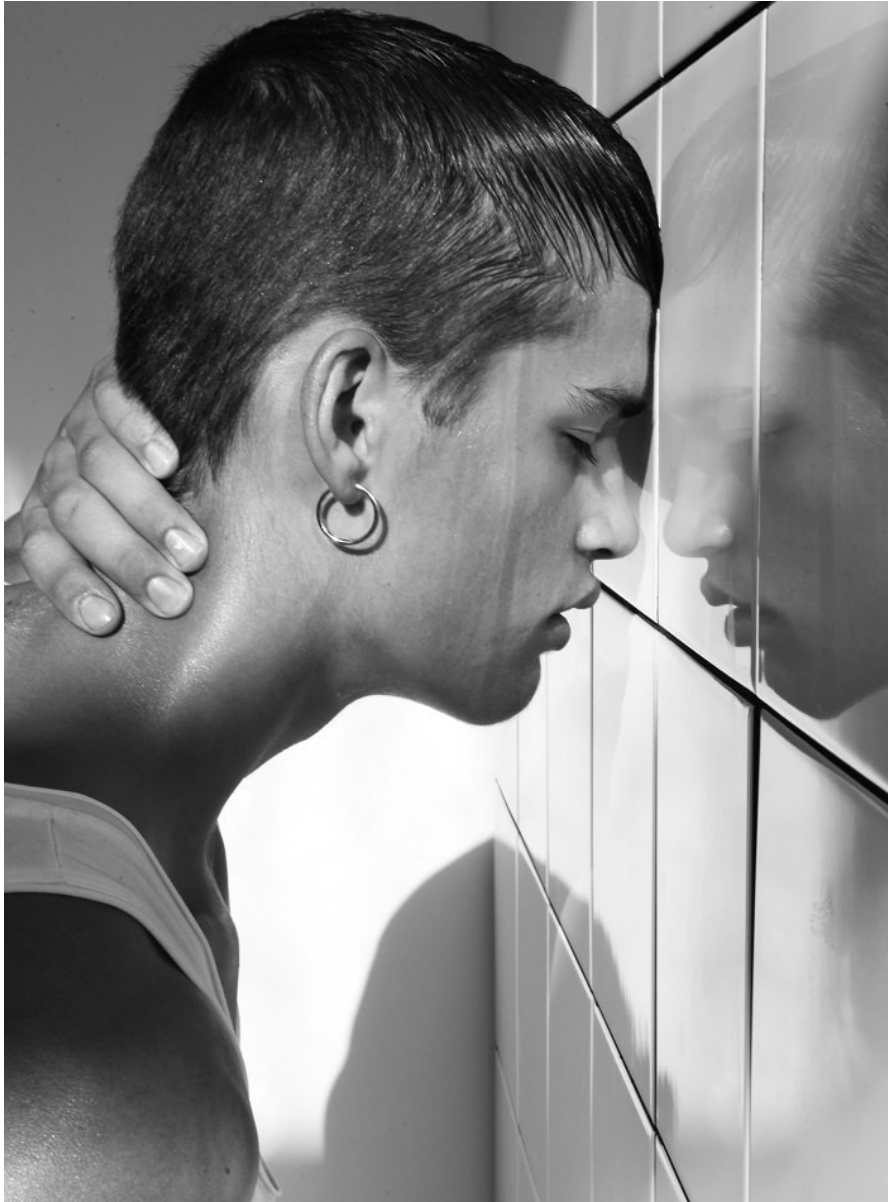

BOSS MODELS

CAPE TOWN

Height: 185cm Chest: 88cm Waist: 81cm Shoe: 9 UK Hair: Light Brown Eyes: Green