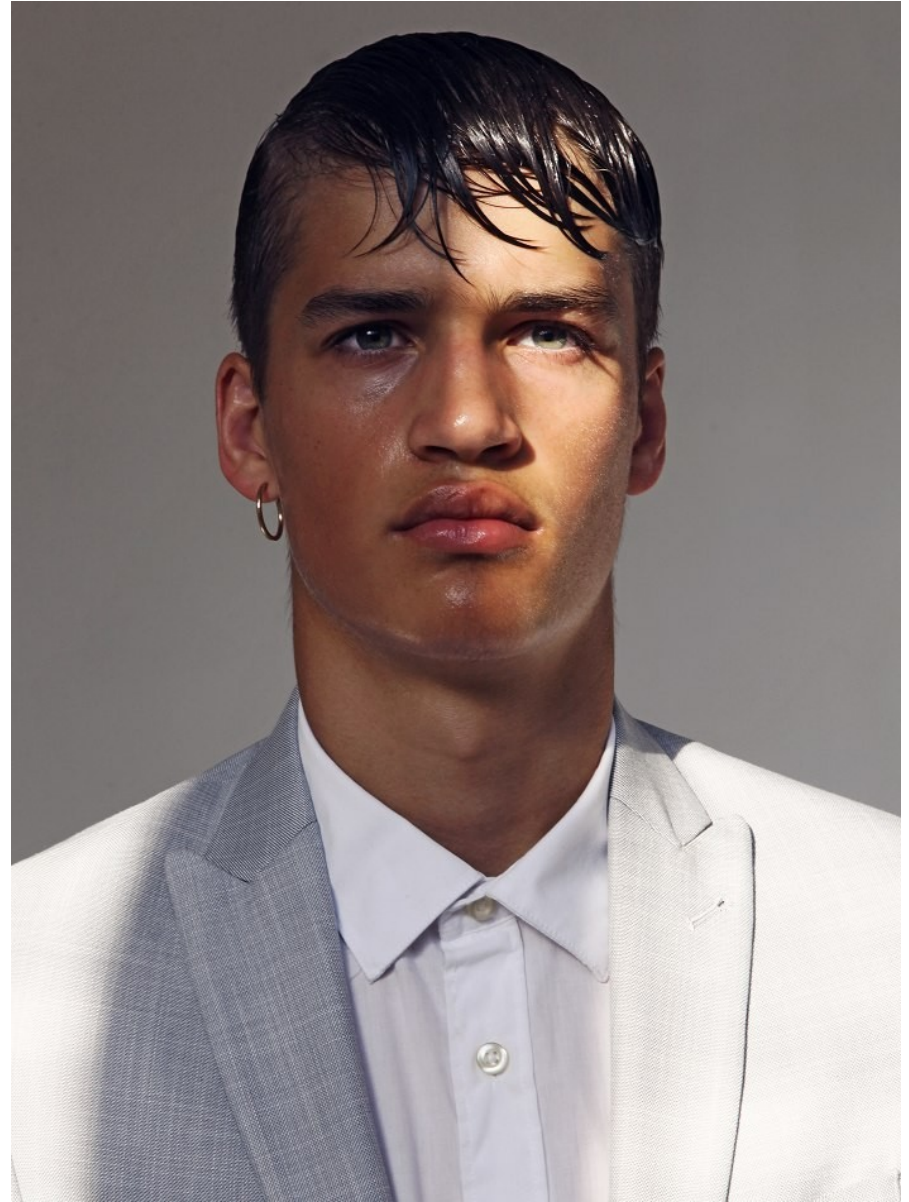

BOSS MODELS

CAPE TOWN

Height: 185cm Chest: 88cm Waist: 81cm Shoe: 9 UK Hair: Light Brown Eyes: Green