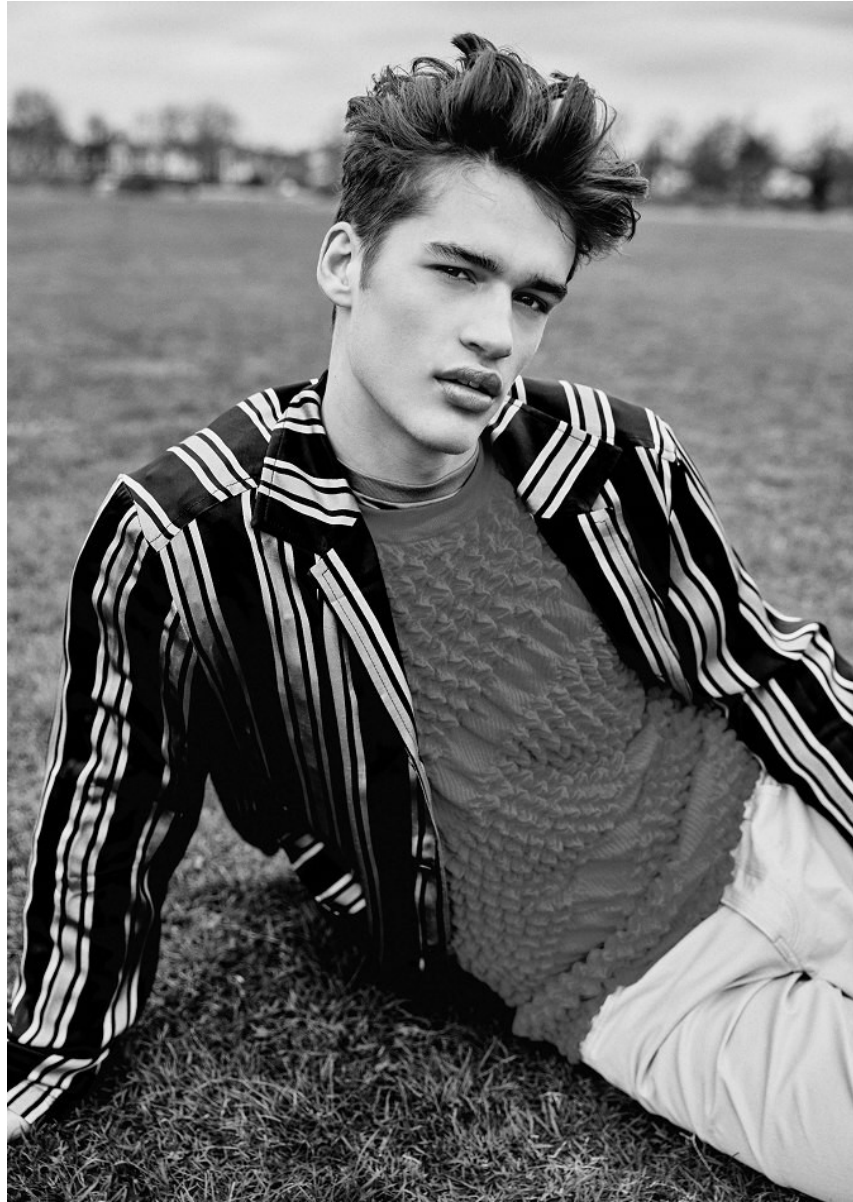

BOSS MODELS

CAPE TOWN

Height: 185cm Chest: 88cm Waist: 81cm Shoe: 9 UK Hair: Light Brown Eyes: Green