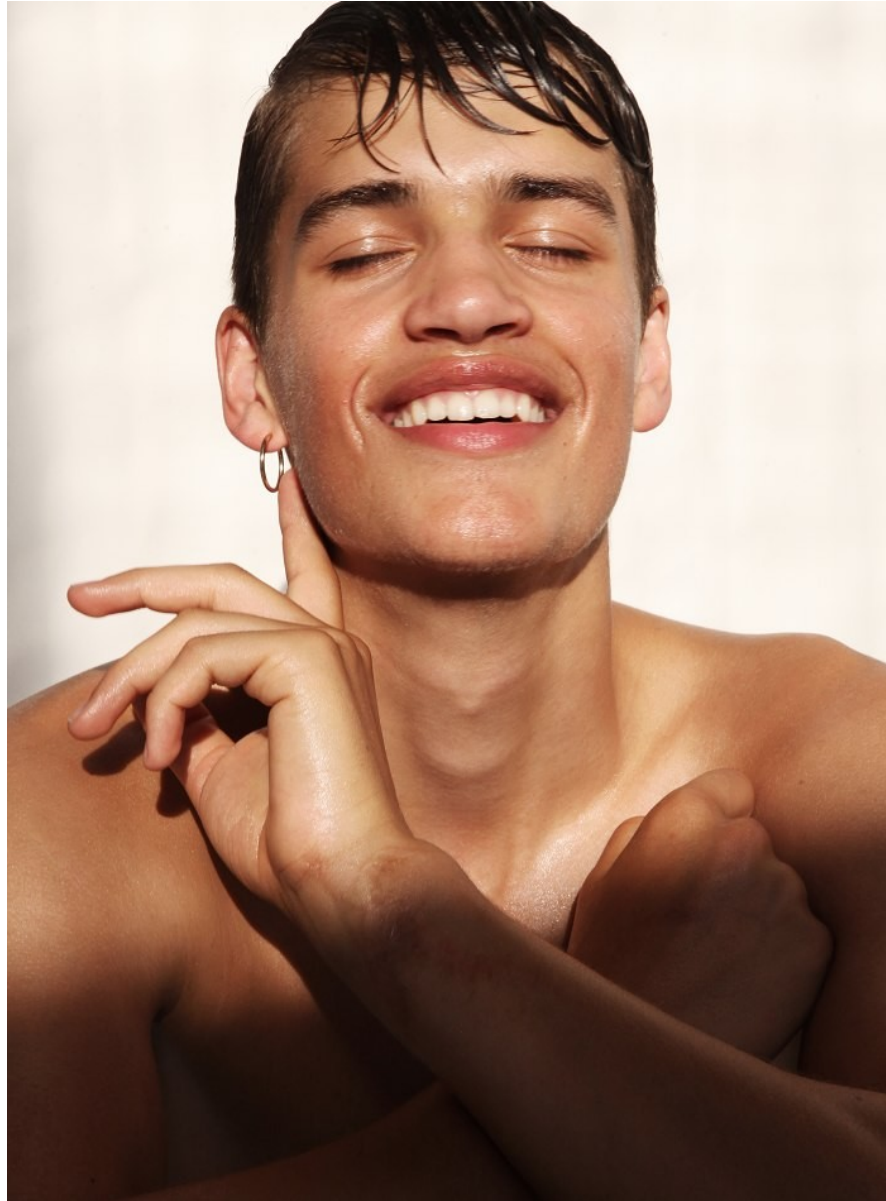

BOSS MODELS

CAPE TOWN

ROMAN G

Height: 185cm Chest: 88cm Waist: 81cm Shoe: 9 UK Hair: Light Brown Eyes: Green

BOSS MODELS

CAPE TOWN

ROMAN G

Height: 185cm Chest: 88cm Waist: 81cm Shoe: 9 UK Hair: Light Brown Eyes: Green