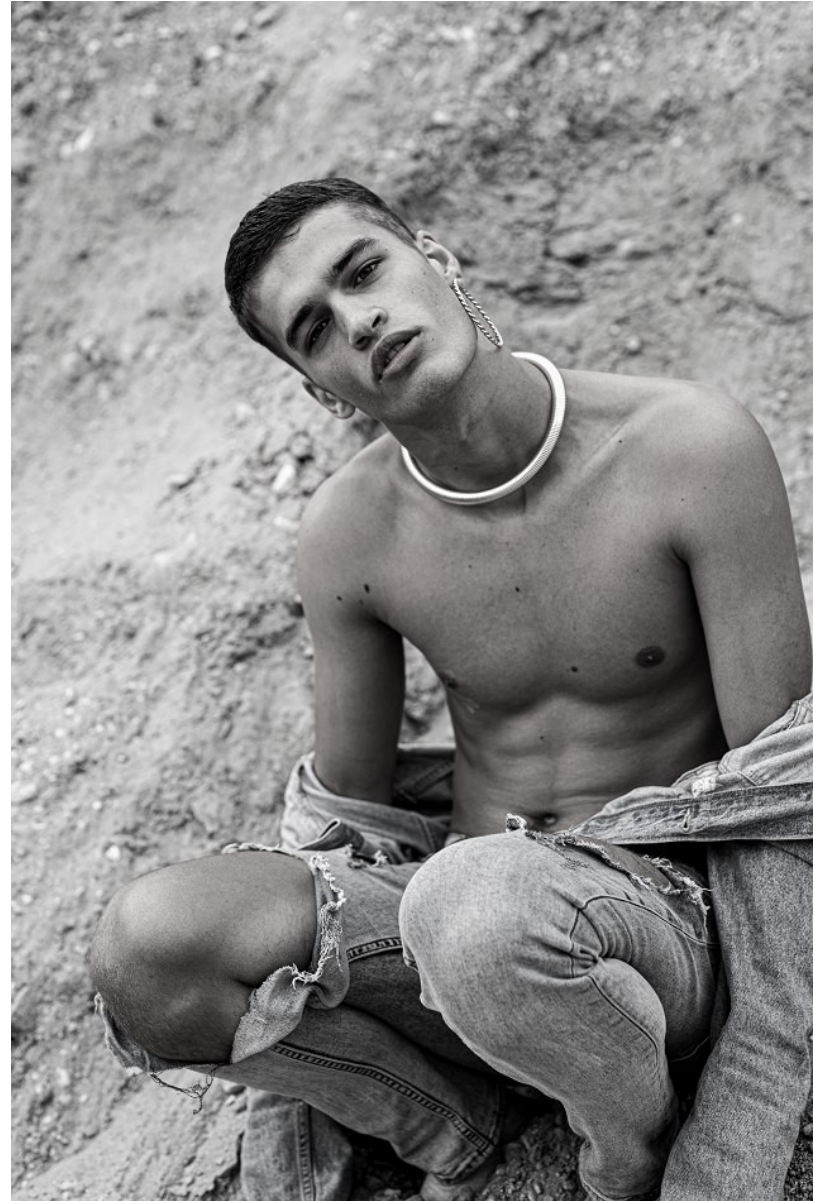

BOSS MODELS

CAPE TOWN

Height: 185cm Chest: 88cm Waist: 81cm Shoe: 9 UK Hair: Light Brown Eyes: Green