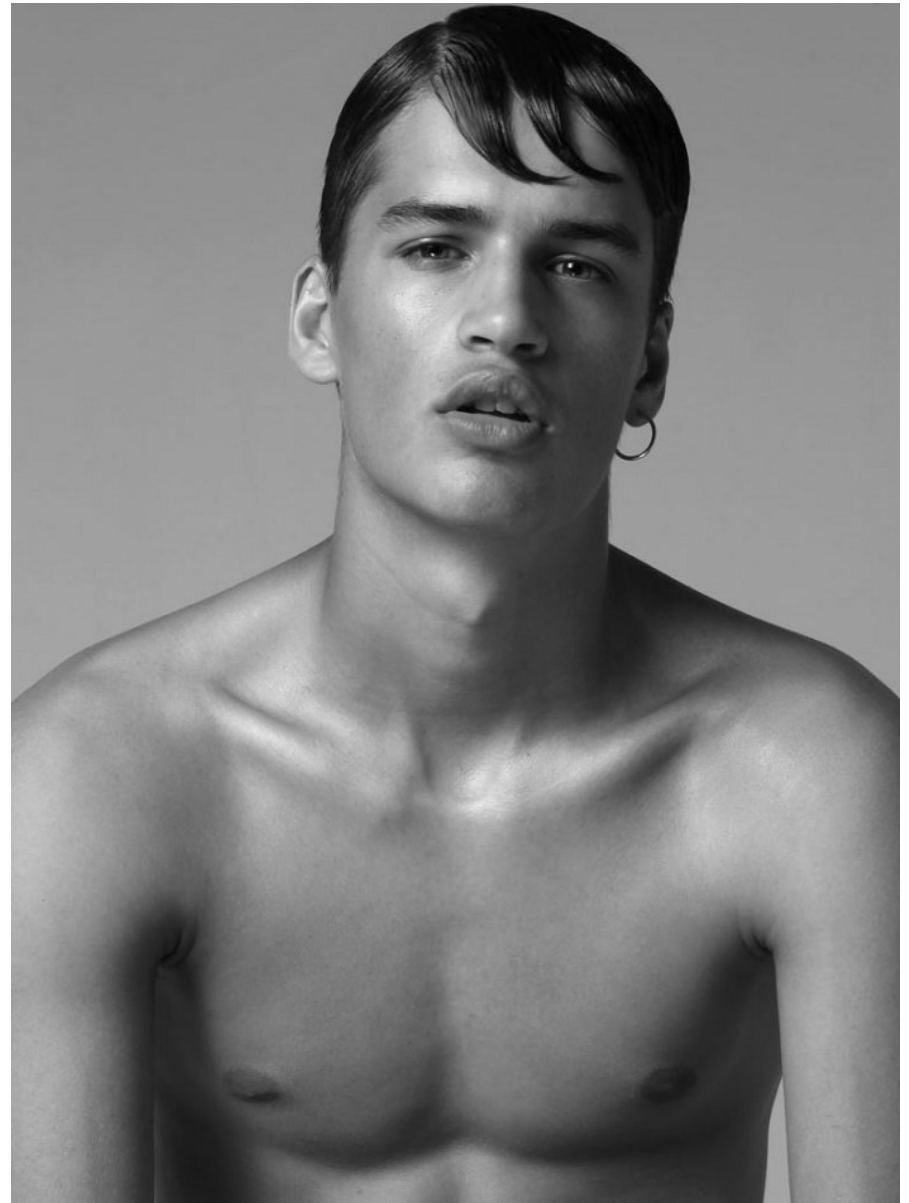

BOSS MODELS

CAPE TOWN

ROMAN G

Height: 185cm Chest: 88cm Waist: 81cm Shoe: 9 UK Hair: Light Brown Eyes: Green