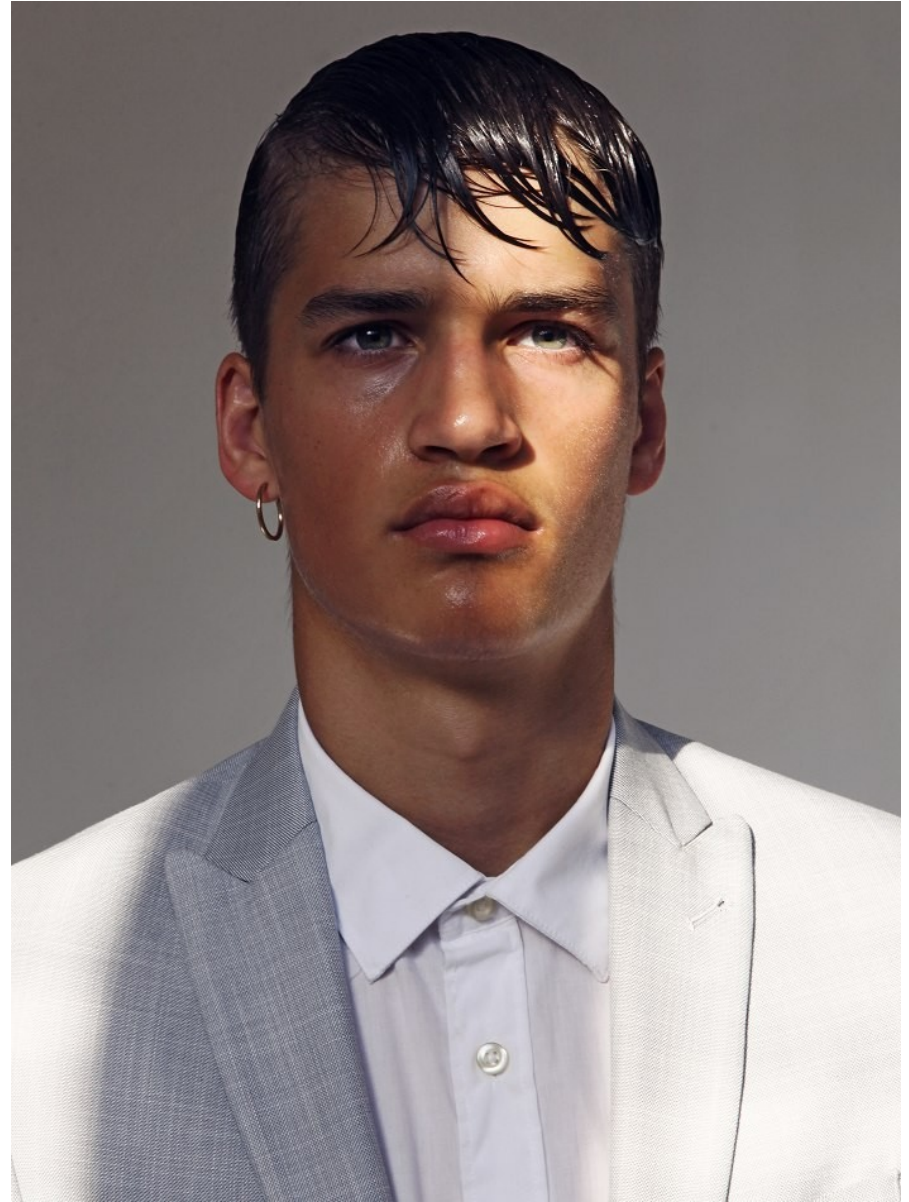

# BOSS MODELS

CAPE TOWN

ROMAN G

Height: 185cm Chest: 88cm Waist: 81cm Shoe: 9 UK Hair: Light Brown Eyes: Green

# BOSS MODELS

CAPE TOWN

## ROMAN G

Height: 185cm Chest: 88cm Waist: 81cm Shoe: 9 UK Hair: Light Brown Eyes: Green