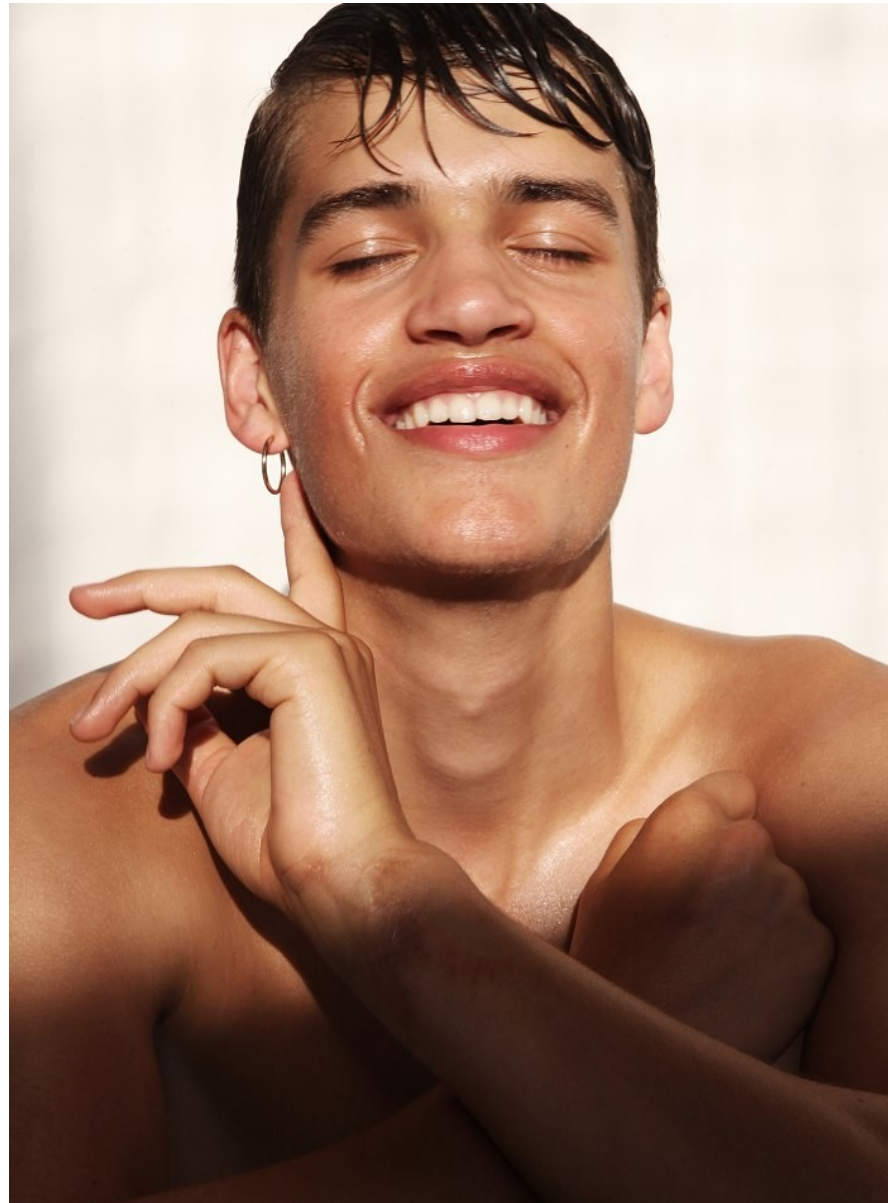

# BOSS MODELS

CAPE TOWN

ROMAN G

Height: 185cm Chest: 88cm Waist: 81cm Shoe: 9 UK Hair: Light Brown Eyes: Green

# BOSS MODELS

CAPE TOWN

## ROMAN G

Height: 185cm Chest: 88cm Waist: 81cm Shoe: 9 UK Hair: Light Brown Eyes: Green