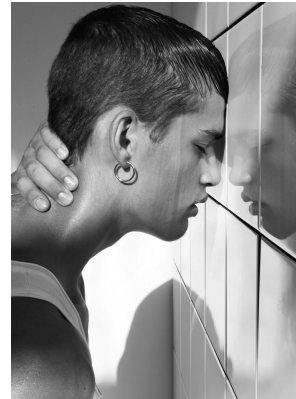

# BOSS MODELS

CAPE TOWN

## ROMAN G

Height: 185cm Chest: 88cm Waist: 81cm Shoe: 9 UK Hair: Light Brown Eyes: Green