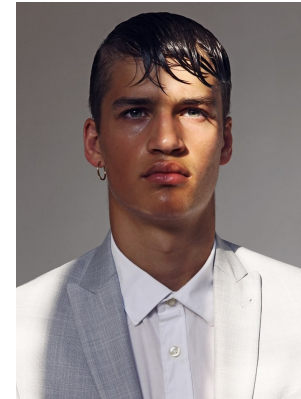

# BOSS MODELS

CAPE TOWN

## ROMAN G

Height: 185cm Chest: 88cm Waist: 81cm Shoe: 9 UK Hair: Light Brown Eyes: Green