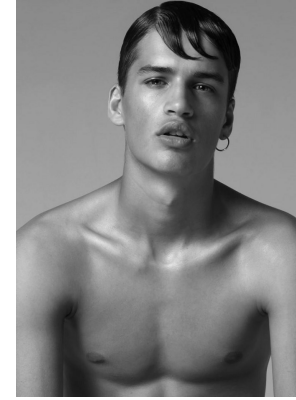

BOSS MODELS

CAPE TOWN

ROMAN G

Height: 185cm Chest: 88cm Waist: 81cm Shoe: 9 UK Hair: Light Brown Eyes: Green

BOSS MODELS

CAPE TOWN

ROMAN G

Height: 185cm Chest: 88cm Waist: 81cm Shoe: 9 UK Hair: Light Brown Eyes: Green