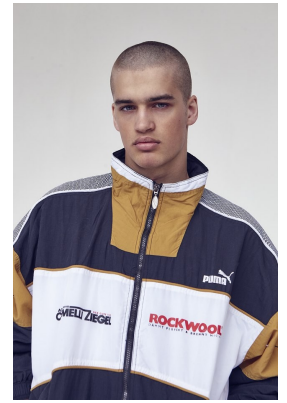

BOSS MODELS

CAPE TOWN

ROMAN G

Height: 185cm Chest: 88cm Waist: 81cm Shoe: 9 UK Hair: Light Brown Eyes: Green