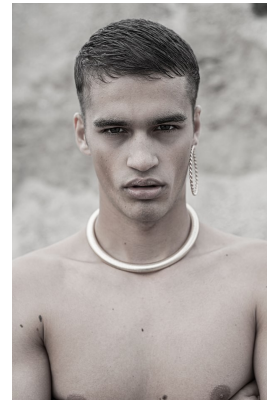

# BOSS MODELS

CAPE TOWN

## ROMAN G

Height: 185cm Chest: 88cm Waist: 81cm Shoe: 9 UK Hair: Light Brown Eyes: Green