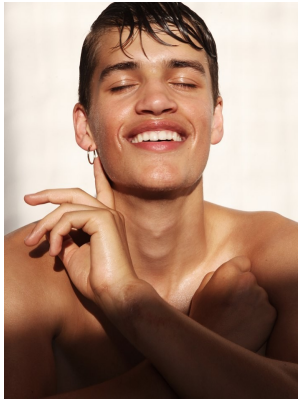

BOSS MODELS

CAPE TOWN

ROMAN G

Height: 185cm Chest: 88cm Waist: 81cm Shoe: 9 UK Hair: Light Brown Eyes: Green

BOSS MODELS

CAPE TOWN

ROMAN G

Height: 185cm Chest: 88cm Waist: 81cm Shoe: 9 UK Hair: Light Brown Eyes: Green