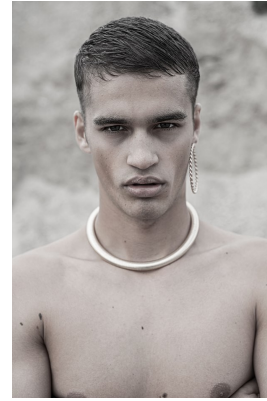

BOSS MODELS

CAPE TOWN

ROMAN G

Height: 185cm Chest: 88cm Waist: 81cm Shoe: 9 UK Hair: Light Brown Eyes: Green

BOSS MODELS

CAPE TOWN

ROMAN G

Height: 185cm Chest: 88cm Waist: 81cm Shoe: 9 UK Hair: Light Brown Eyes: Green