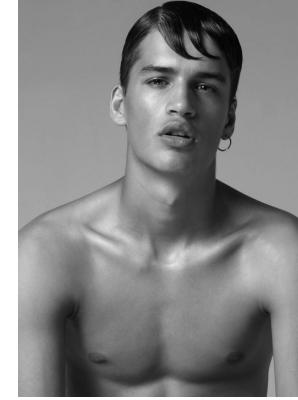

# BOSS MODELS

CAPE TOWN

## ROMAN G

Height: 185cm Chest: 88cm Waist: 81cm Shoe: 9 UK Hair: Light Brown Eyes: Green