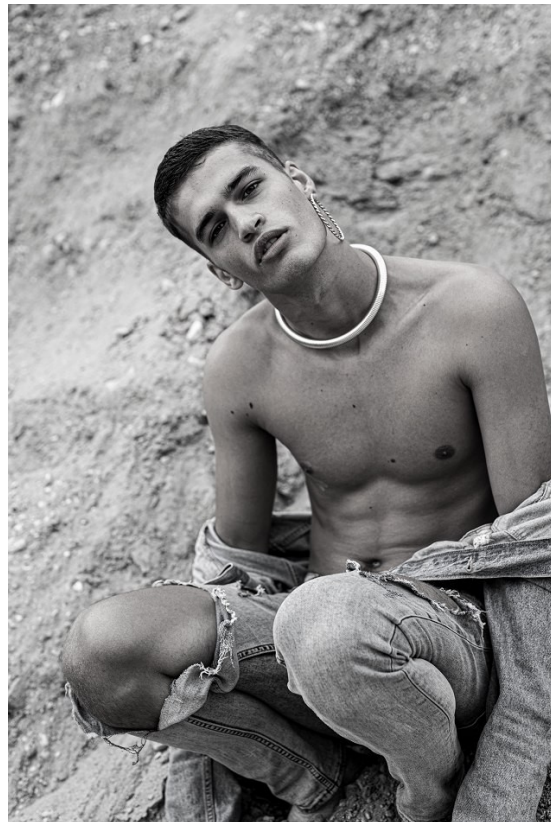

BOSS MODELS

CAPE TOWN

ROMAN G

Height: 185cm Chest: 88cm Waist: 81cm Shoe: 9 UK Hair: Light Brown Eyes: Green

BOSS MODELS

CAPE TOWN

ROMAN G

Height: 185cm Chest: 88cm Waist: 81cm Shoe: 9 UK Hair: Light Brown Eyes: Green

BOSS MODELS

CAPE TOWN

© 2019 BOSS HUGO BOSS

ROMAN G

Height: 185cm Chest: 88cm Waist: 81cm Shoe: 9 UK Hair: Light Brown Eyes: Green

BOSS MODELS

CAPE TOWN

ROMAN G

Height: 185cm Chest: 88cm Waist: 81cm Shoe: 9 UK Hair: Light Brown Eyes: Green

BOSS MODELS

CAPE TOWN

*Stylo: Kallisto
a body: in Me-
xander McQueen,
aigle a wool a hat-
in The Brands.*

ROMAN G

Height: 185cm Chest: 88cm Waist: 81cm Shoe: 9 UK Hair: Light Brown Eyes: Green