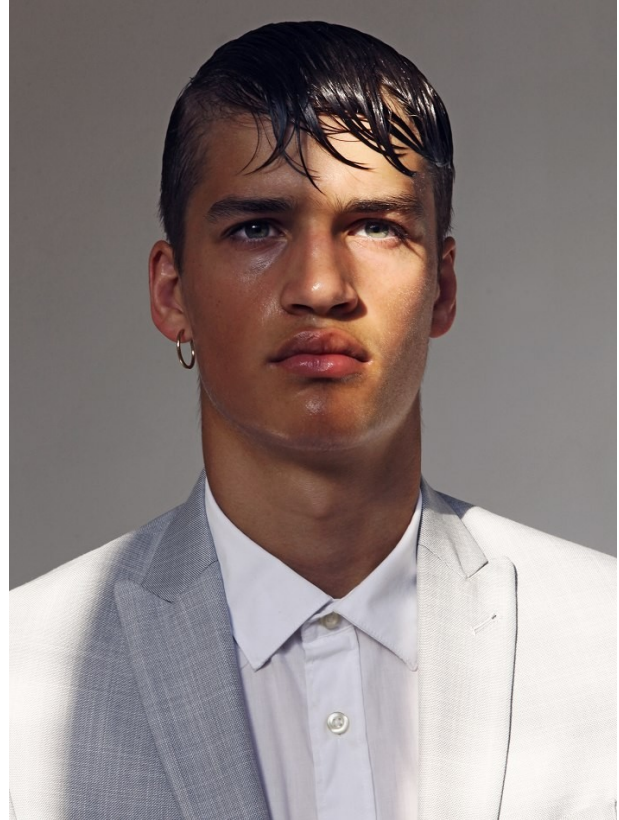

BOSS MODELS

CAPE TOWN

ROMAN G

Height: 185cm Chest: 88cm Waist: 81cm Shoe: 9 UK Hair: Light Brown Eyes: Green

BOSS MODELS

CAPE TOWN

ROMAN G

Height: 185cm Chest: 88cm Waist: 81cm Shoe: 9 UK Hair: Light Brown Eyes: Green

BOSS MODELS

CAPE TOWN

© 2019 BOSS HUGO BOSS

ROMAN G

Height: 185cm Chest: 88cm Waist: 81cm Shoe: 9 UK Hair: Light Brown Eyes: Green

BOSS MODELS

CAPE TOWN

ROMAN G

BOSS MODELS

CAPE TOWN

ROMAN G

Height: 185cm Chest: 88cm Waist: 81cm Shoe: 9 UK Hair: Light Brown Eyes: Green