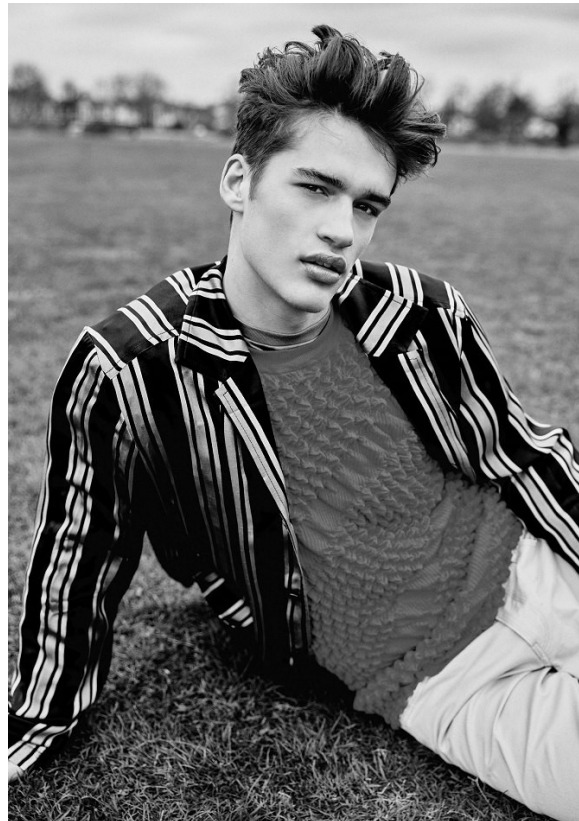

BOSS MODELS

CAPE TOWN

ROMAN G

Height: 185cm Chest: 88cm Waist: 81cm Shoe: 9 UK Hair: Light Brown Eyes: Green

BOSS MODELS

CAPE TOWN

ROMAN G

Height: 185cm Chest: 88cm Waist: 81cm Shoe: 9 UK Hair: Light Brown Eyes: Green

BOSS MODELS

CAPE TOWN

© 2019 BOSS HUGO BOSS

ROMAN G

Height: 185cm Chest: 88cm Waist: 81cm Shoe: 9 UK Hair: Light Brown Eyes: Green

BOSS MODELS

CAPE TOWN

ROMAN G