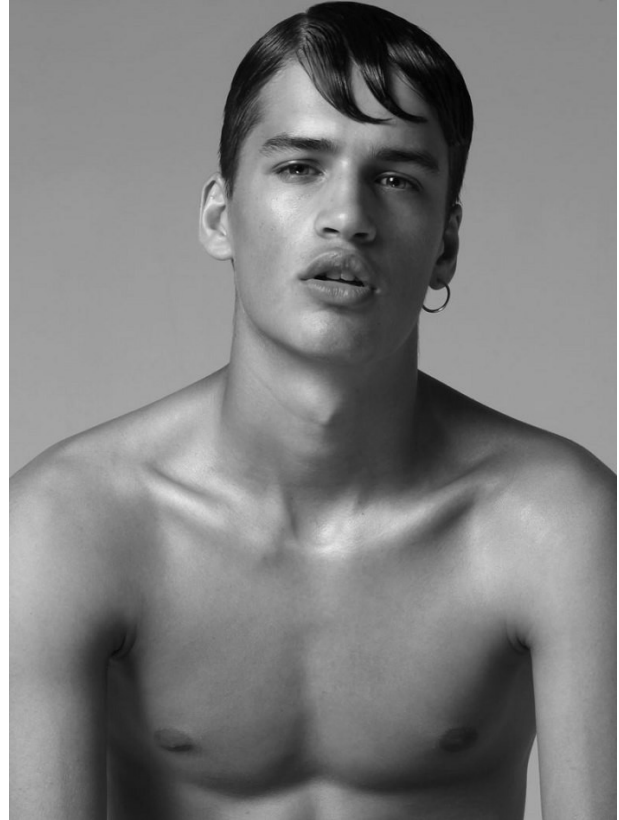

BOSS MODELS

CAPE TOWN

ROMAN G

Height: 185cm Chest: 88cm Waist: 81cm Shoe: 9 UK Hair: Light Brown Eyes: Green