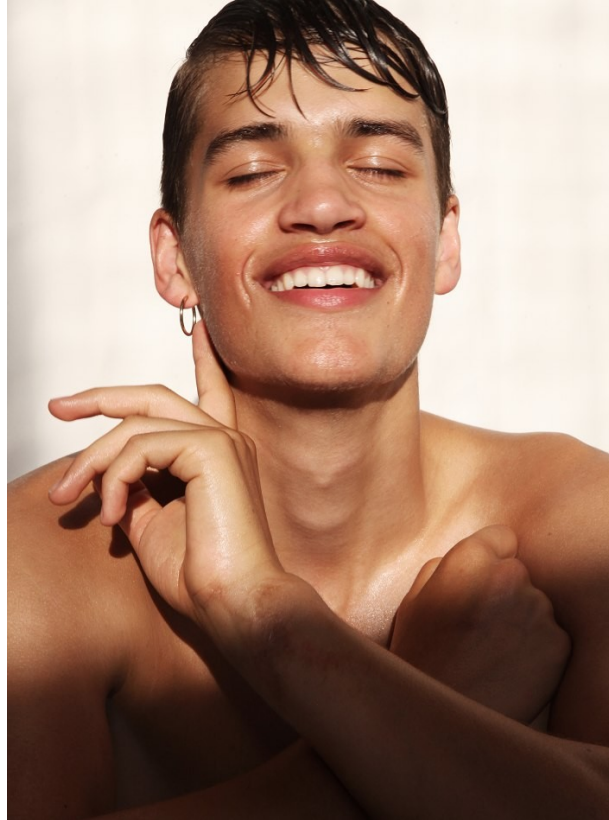

BOSS MODELS

CAPE TOWN

ROMAN G

Height: 185cm Chest: 88cm Waist: 81cm Shoe: 9 UK Hair: Light Brown Eyes: Green

BOSS MODELS

CAPE TOWN

ROMAN G

Height: 185cm Chest: 88cm Waist: 81cm Shoe: 9 UK Hair: Light Brown Eyes: Green

BOSS MODELS

CAPE TOWN

© 2019 BOSS HUGO BOSS

ROMAN G

Height: 185cm Chest: 88cm Waist: 81cm Shoe: 9 UK Hair: Light Brown Eyes: Green

BOSS MODELS

CAPE TOWN

ROMAN G

BOSS MODELS

CAPE TOWN

ROMAN G

Height: 185cm Chest: 88cm Waist: 81cm Shoe: 9 UK Hair: Light Brown Eyes: Green