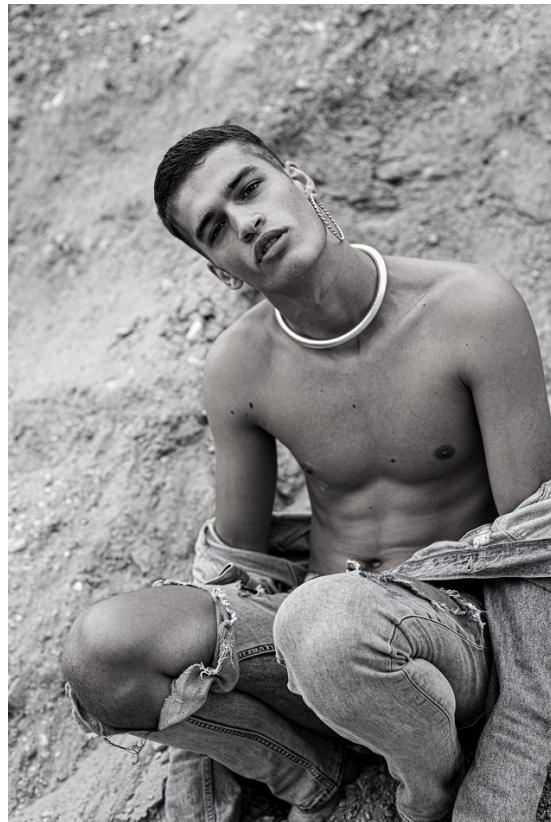

BOSS MODELS

CAPE TOWN

ROMAN G

Height: 185cm Chest: 88cm Waist: 81cm Shoe: 9 UK Hair: Light Brown Eyes: Green

BOSS MODELS

CAPE TOWN

ROMAN G

Height: 185cm Chest: 88cm Waist: 81cm Shoe: 9 UK Hair: Light Brown Eyes: Green

BOSS MODELS

CAPE TOWN

© 2019 BOSS HUGO BOSS

ROMAN G

Height: 185cm Chest: 88cm Waist: 81cm Shoe: 9 UK Hair: Light Brown Eyes: Green

BOSS MODELS

CAPE TOWN

ROMAN G

BOSS MODELS

CAPE TOWN

ROMAN G

Height: 185cm Chest: 88cm Waist: 81cm Shoe: 9 UK Hair: Light Brown Eyes: Green