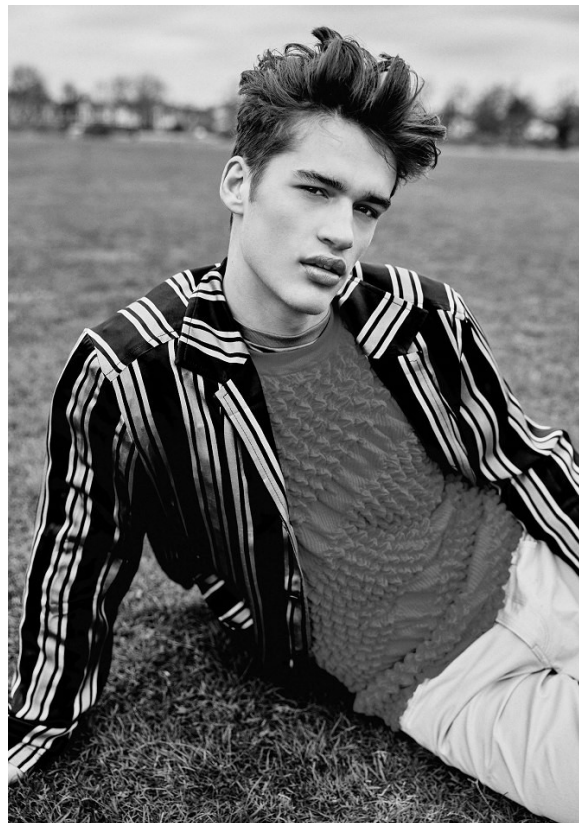

BOSS MODELS

CAPE TOWN

ROMAN G

Height: 185cm Chest: 88cm Waist: 81cm Shoe: 9 UK Hair: Light Brown Eyes: Green

BOSS MODELS

CAPE TOWN

ROMAN G

Height: 185cm Chest: 88cm Waist: 81cm Shoe: 9 UK Hair: Light Brown Eyes: Green

BOSS MODELS

CAPE TOWN

© 2019 BOSS HUGO BOSS

ROMAN G

Height: 185cm Chest: 88cm Waist: 81cm Shoe: 9 UK Hair: Light Brown Eyes: Green

BOSS MODELS

CAPE TOWN

ROMAN G