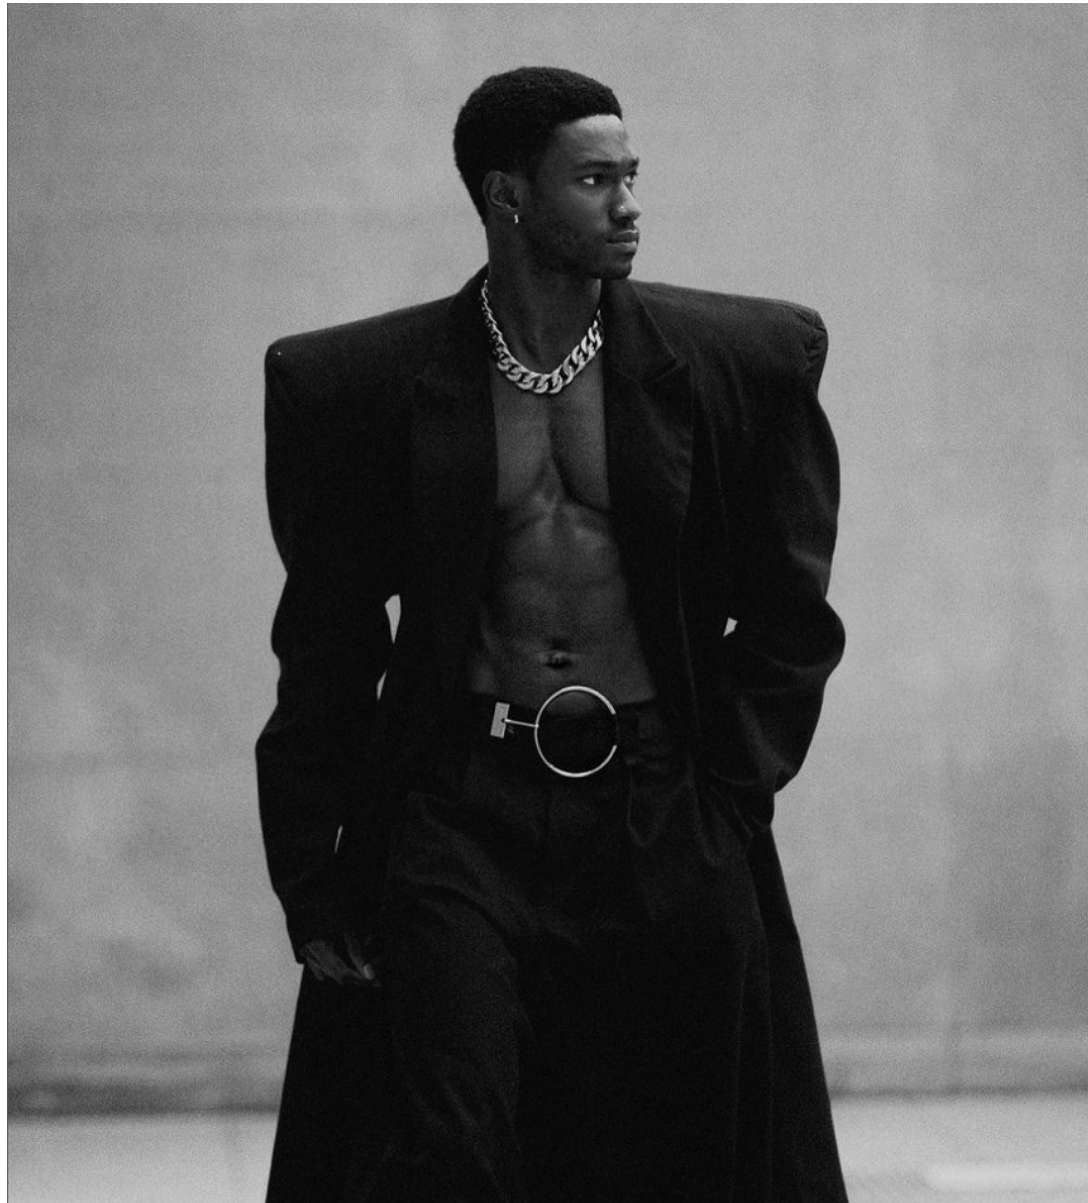

BOSS MODELS

CAPE TOWN

SADIQ ADESHINA

Height: 185cm Chest: 96cm Waist: 76cm Suit: 38 L Shoe: 11 UK Hair: Black Eyes: Hazel

BOSS MODELS

CAPE TOWN

SADIQ ADESHINA

Height: 185cm Chest: 96cm Waist: 76cm Suit: 38 L Shoe: 11 UK Hair: Black Eyes: Hazel