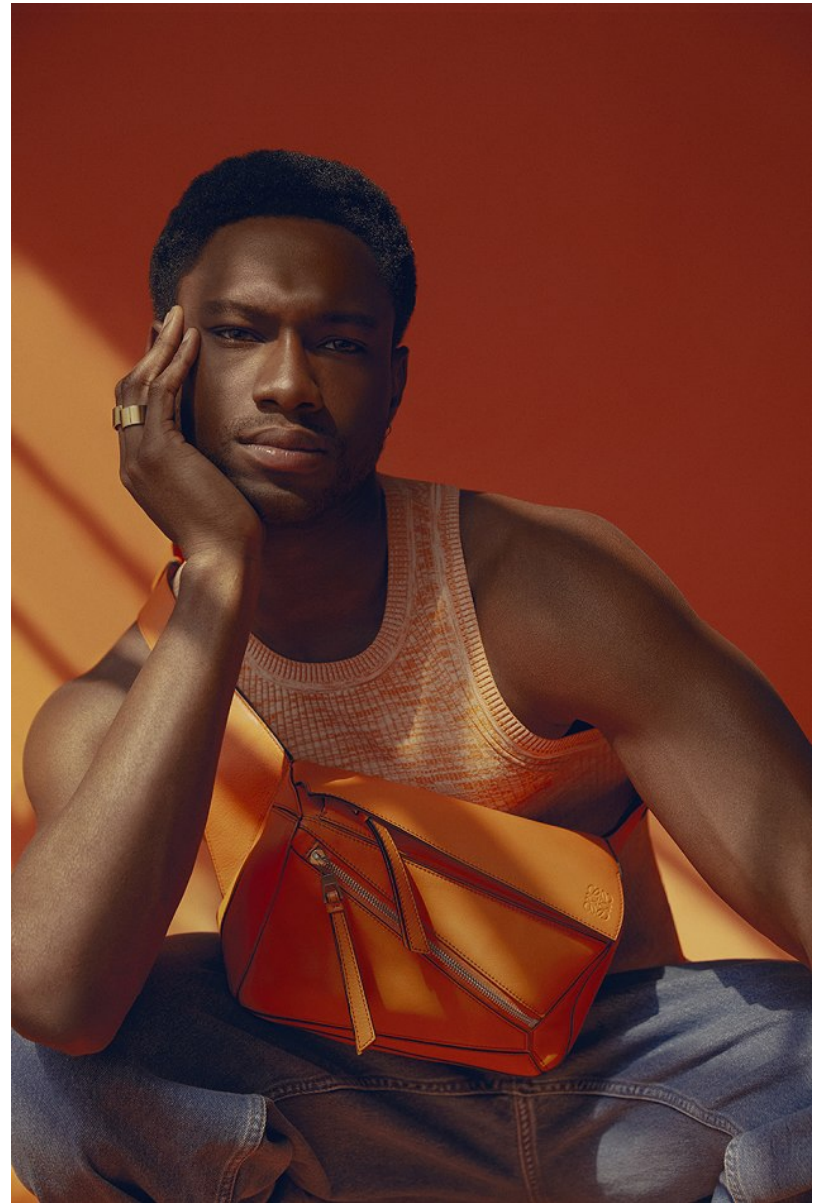

BOSS MODELS

CAPE TOWN

SADIQ ADESHINA

Height: 185cm Chest: 96cm Waist: 76cm Suit: 38 L Shoe: 11 UK Hair: Black Eyes: Hazel