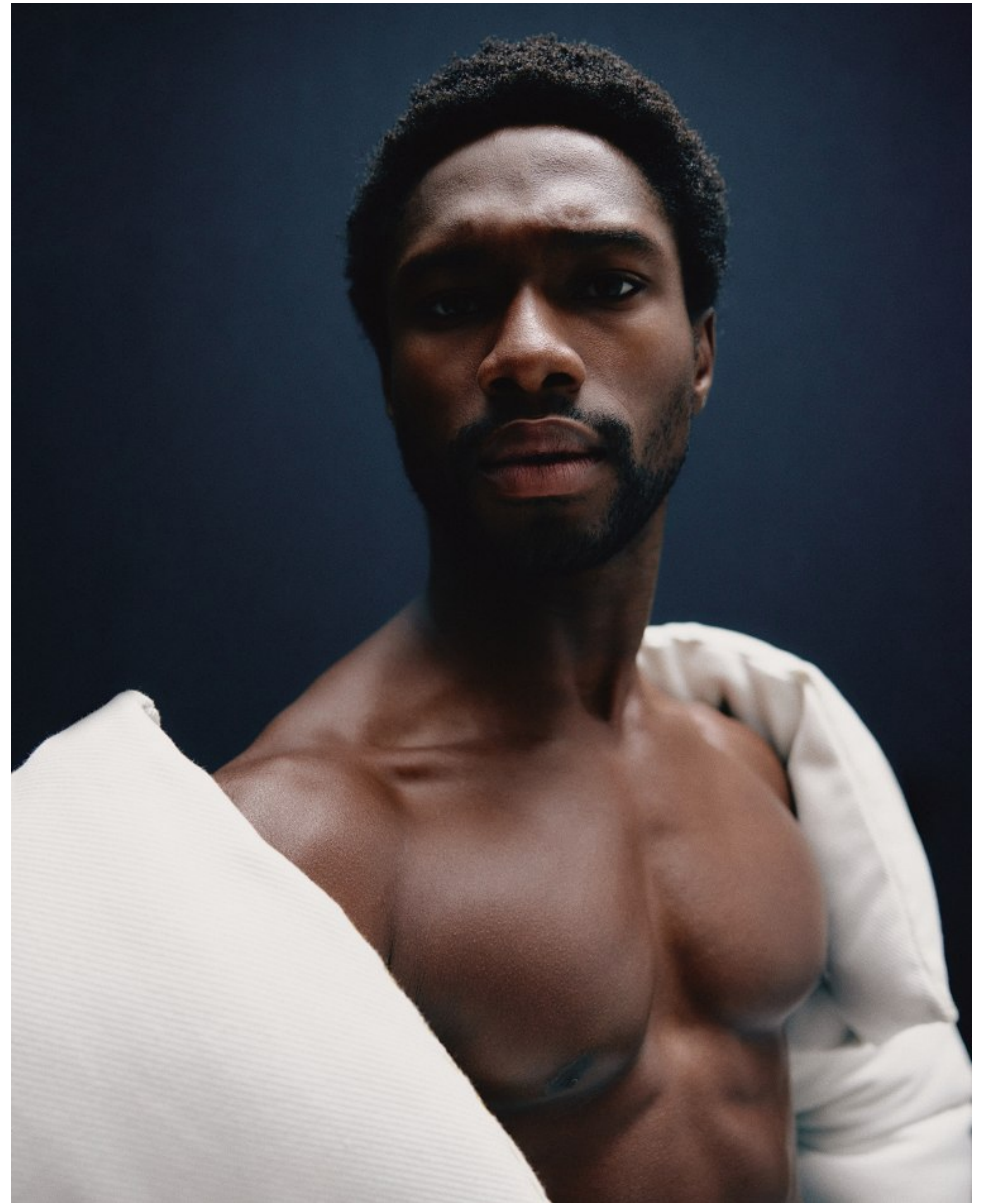

SADIQ ADESHINA

Height: 185cm Chest: 96cm Waist: 76cm Suit: 38 L Shoe: 11 UK Hair: Black Eyes: Hazel

BOSS MODELS

CAPE TOWN

SADIQ ADESHINA

Height: 185cm Chest: 96cm Waist: 76cm Suit: 38 L Shoe: 11 UK Hair: Black Eyes: Hazel

BOSS MODELS

CAPE TOWN

SADIQ ADESHINA

Height: 185cm Chest: 96cm Waist: 76cm Suit: 38 L Shoe: 11 UK Hair: Black Eyes: Hazel

BOSS MODELS

CAPE TOWN

SADIQ ADESHINA

Height: 185cm Chest: 96cm Waist: 76cm Suit: 38 L Shoe: 11 UK Hair: Black Eyes: Hazel