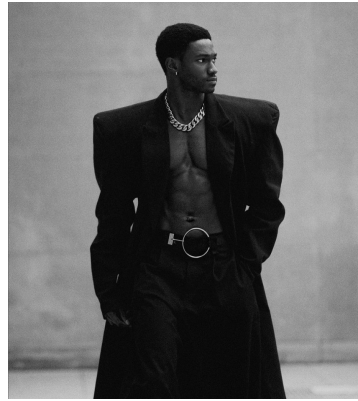

BOSS MODELS

CAPE TOWN

SADIQ ADESHINA

Height: 185cm Chest: 96cm Waist: 76cm Suit: 38 L Shoe: 11 UK Hair: Black Eyes: Hazel

BOSS MODELS

CAPE TOWN

SADIQ ADESHINA

Height: 185cm Chest: 96cm Waist: 76cm Suit: 38 L Shoe: 11 UK Hair: Black Eyes: Hazel

BOSS MODELS

CAPE TOWN

SADIQ ADESHINA

Height: 185cm Chest: 96cm Waist: 76cm Suit: 38 L Shoe: 11 UK Hair: Black Eyes: Hazel