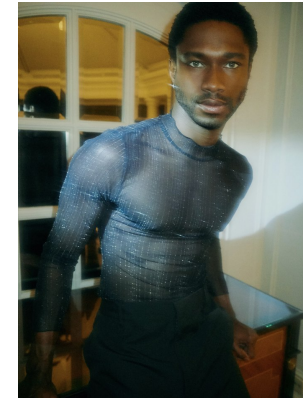

BOSS MODELS

CAPE TOWN

SADIQ ADESHINA

Height: 185cm Chest: 96cm Waist: 76cm Suit: 38 L Shoe: 11 UK Hair: Black Eyes: Hazel

BOSS MODELS

CAPE TOWN

SADIQ ADESHINA

Height: 185cm Chest: 96cm Waist: 76cm Suit: 38 L Shoe: 11 UK Hair: Black Eyes: Hazel

BOSS MODELS

CAPE TOWN

SADIQ ADESHINA

Height: 185cm Chest: 96cm Waist: 76cm Suit: 38 L Shoe: 11 UK Hair: Black Eyes: Hazel