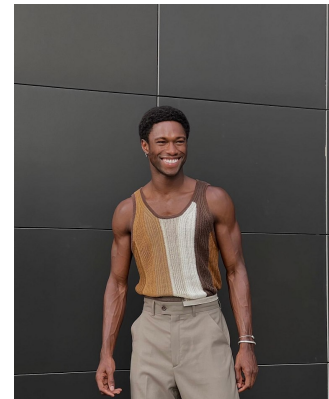

BOSS MODELS

CAPE TOWN

SADIQ ADESHINA

Height: 185cm Chest: 96cm Waist: 76cm Suit: 38 L Shoe: 11 UK Hair: Black Eyes: Hazel

BOSS MODELS

CAPE TOWN

SADIQ ADESHINA

Height: 185cm Chest: 96cm Waist: 76cm Suit: 38 L Shoe: 11 UK Hair: Black Eyes: Hazel

BOSS MODELS

CAPE TOWN

SADIQ ADESHINA

Height: 185cm Chest: 96cm Waist: 76cm Suit: 38 L Shoe: 11 UK Hair: Black Eyes: Hazel