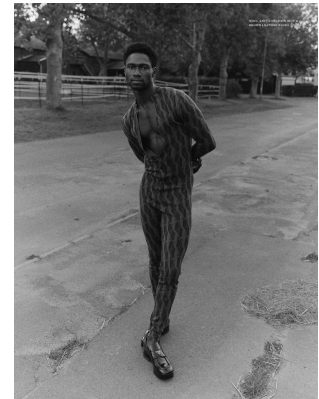

BOSS MODELS

CAPE TOWN

SADIQ ADESHINA

Height: 185cm Chest: 96cm Waist: 76cm Suit: 38 L Shoe: 11 UK Hair: Black Eyes: Hazel

BOSS MODELS

CAPE TOWN

SADIQ ADESHINA

Height: 185cm Chest: 96cm Waist: 76cm Suit: 38 L Shoe: 11 UK Hair: Black Eyes: Hazel

BOSS MODELS

CAPE TOWN

SADIQ ADESHINA

Height: 185cm Chest: 96cm Waist: 76cm Suit: 38 L Shoe: 11 UK Hair: Black Eyes: Hazel