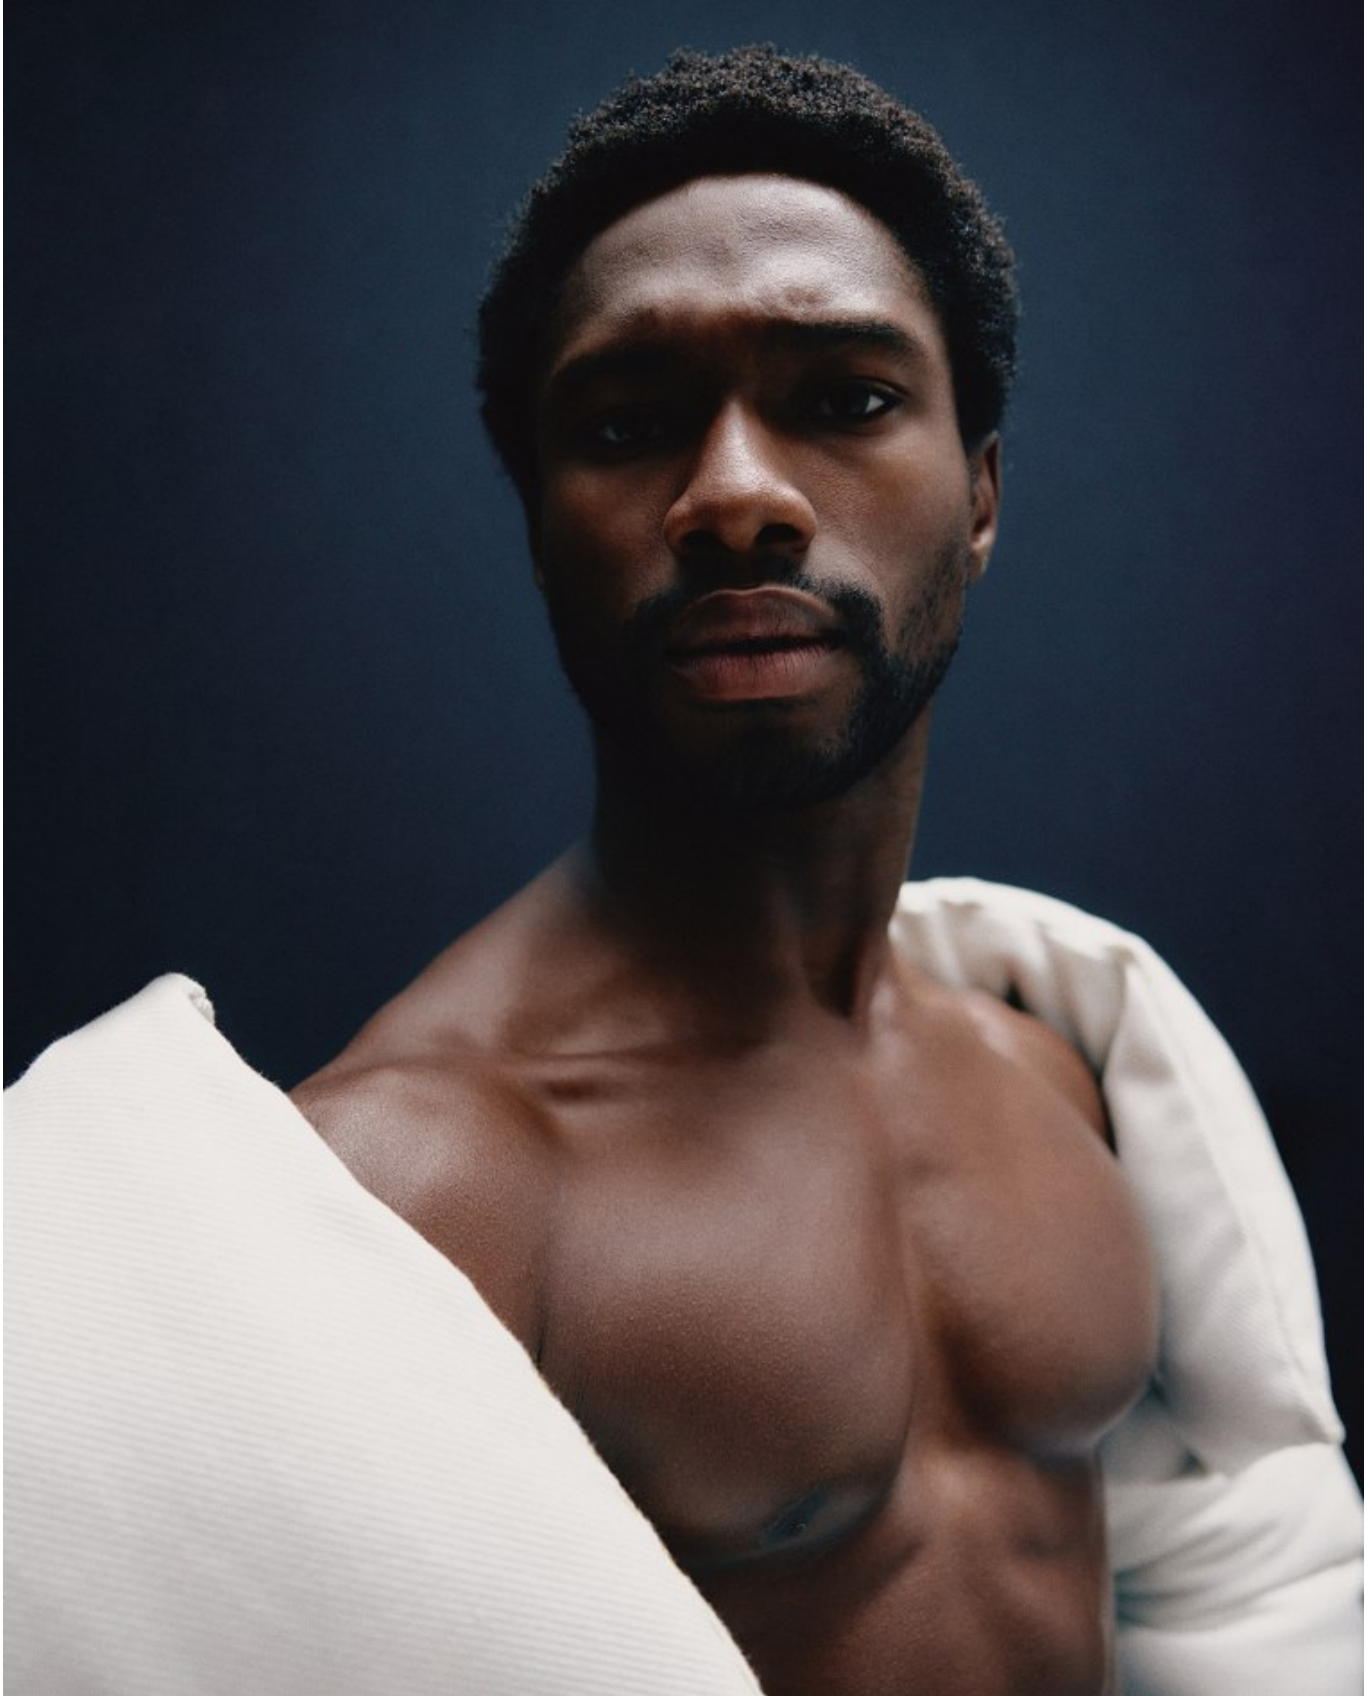

BOSS MODELS

CAPE TOWN

SADIQ ADESHINA

Height: 185cm Chest: 96cm Waist: 76cm Suit: 38 L Shoe: 11 UK Hair: Black Eyes: Hazel