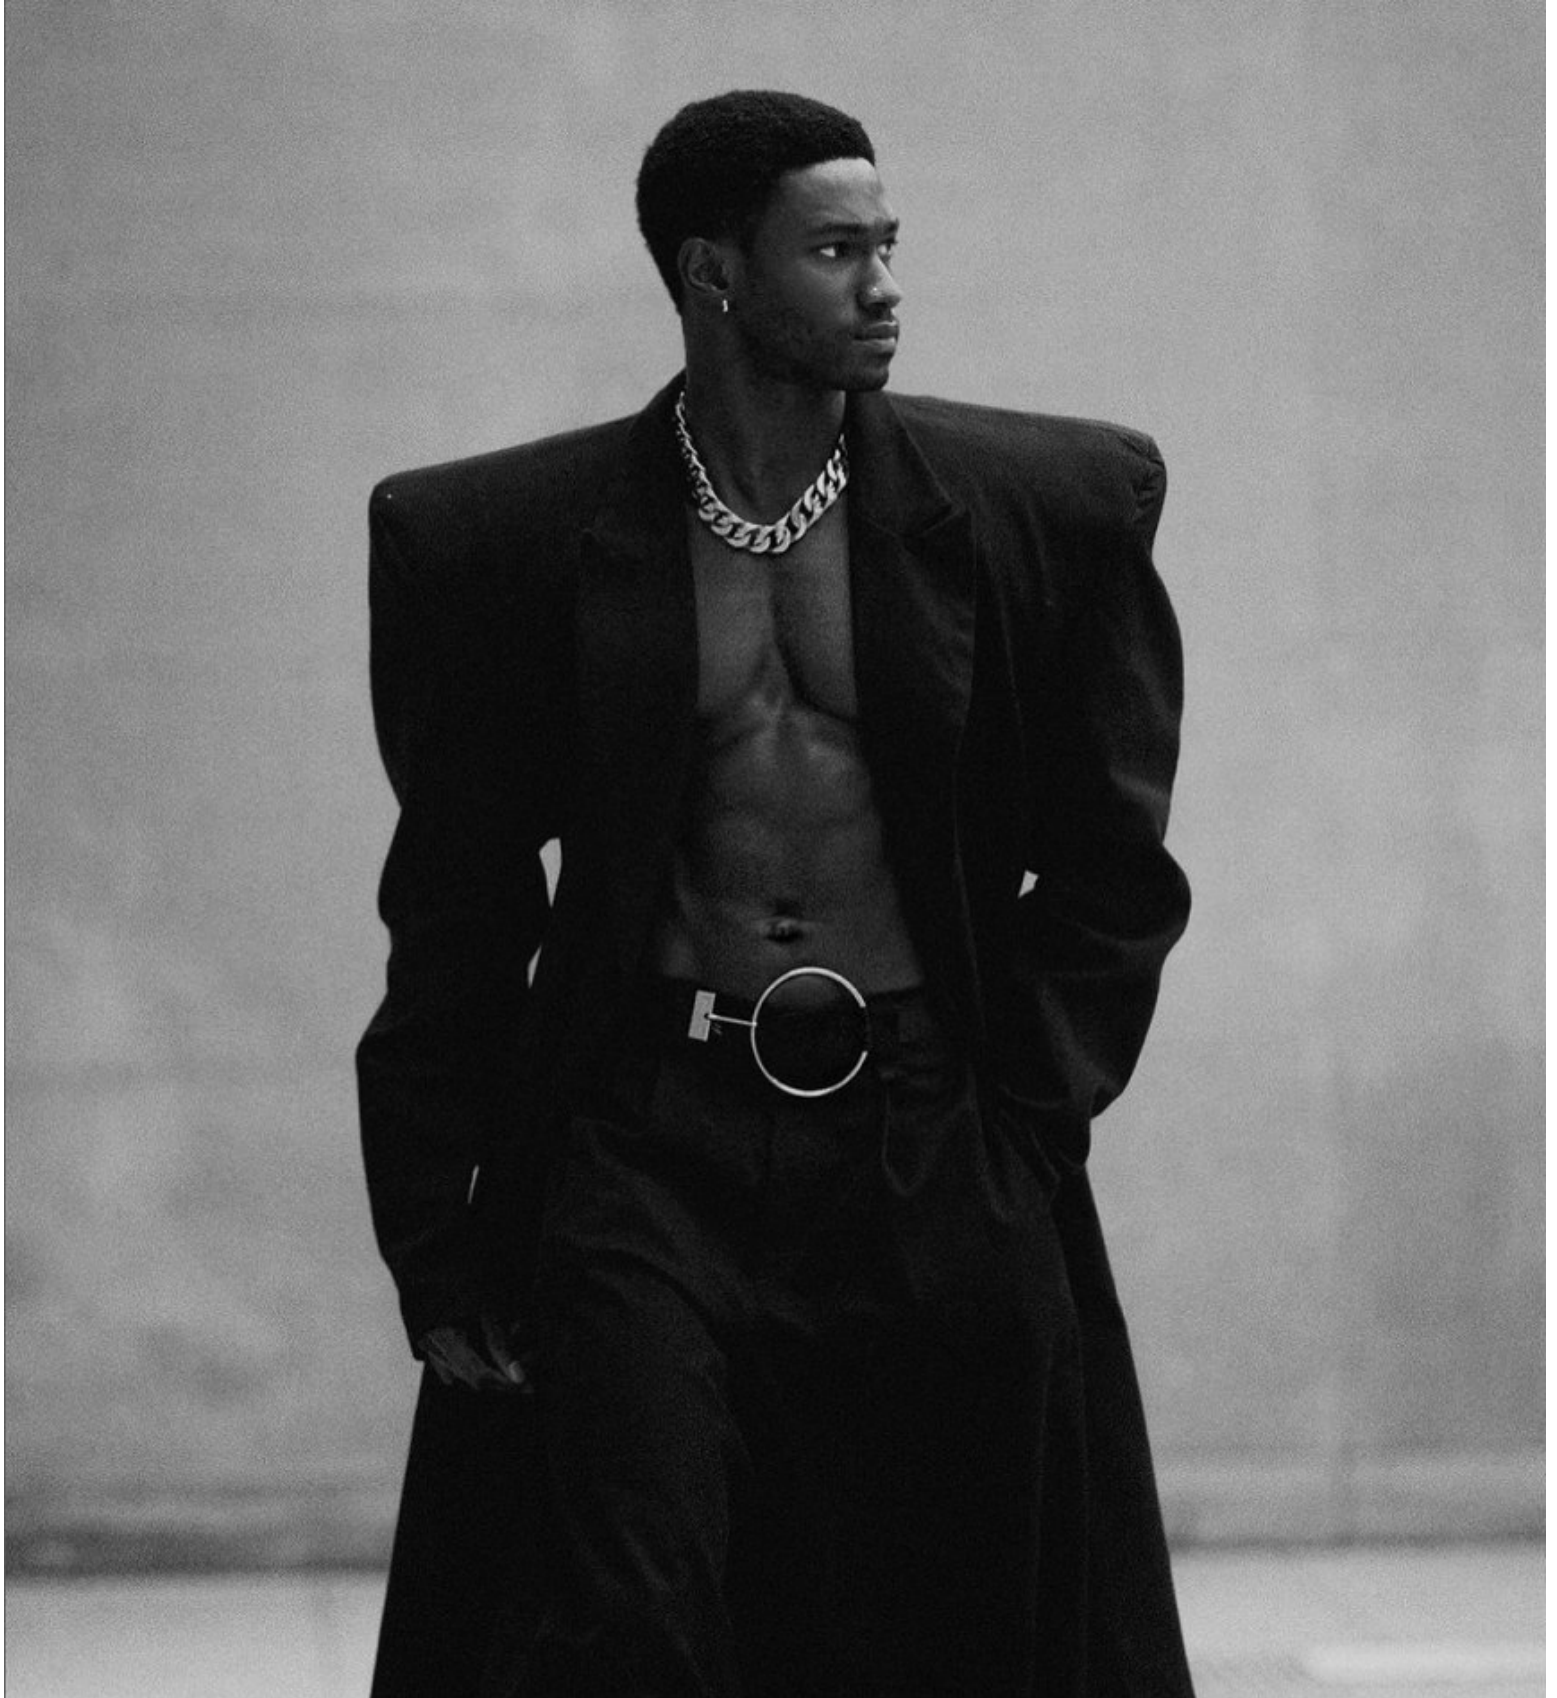

SADIQ ADESHINA

BOSS MODELS

CAPE TOWN

Height: 185cm Chest: 96cm Waist: 76cm Suit: 38 L Shoe: 11 UK Hair: Black Eyes: Hazel