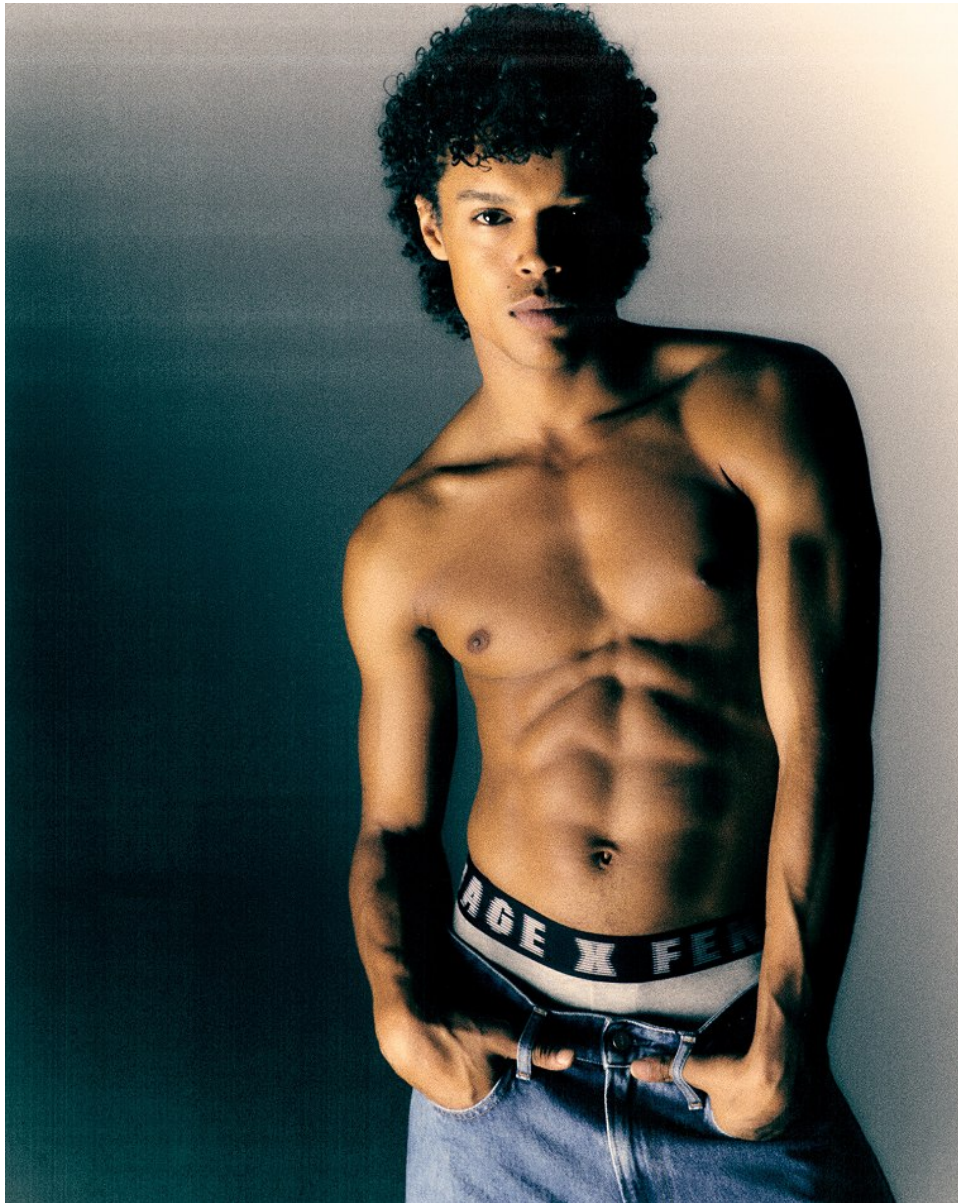

BOSS MODELS

CAPE TOWN

CHRIS BOGAERT

Height: 185cm Chest: 90cm Waist: 71cm Shoe: 9.5 UK Hair: Brown Eyes: Brown

BOSS MODELS

CAPE TOWN

CHRIS BOGAERT

Height: 185cm Chest: 90cm Waist: 71cm Shoe: 9.5 UK Hair: Brown Eyes: Brown