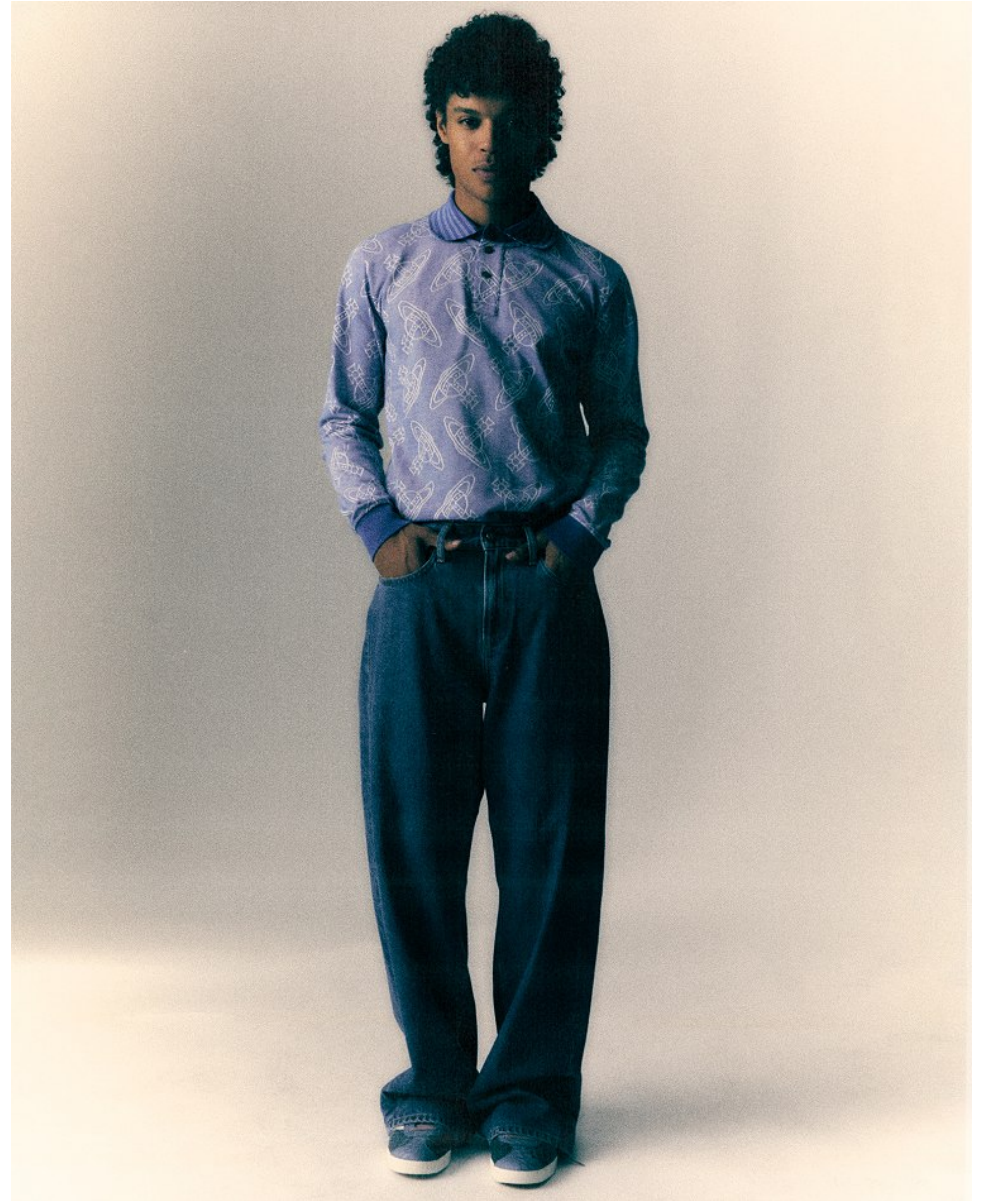

CHRIS BOGAERT

BOSS MODELS

CAPE TOWN

CHRIS BOGAERT

Height: 185cm Chest: 90cm Waist: 71cm Shoe: 9.5 UK Hair: Brown Eyes: Brown