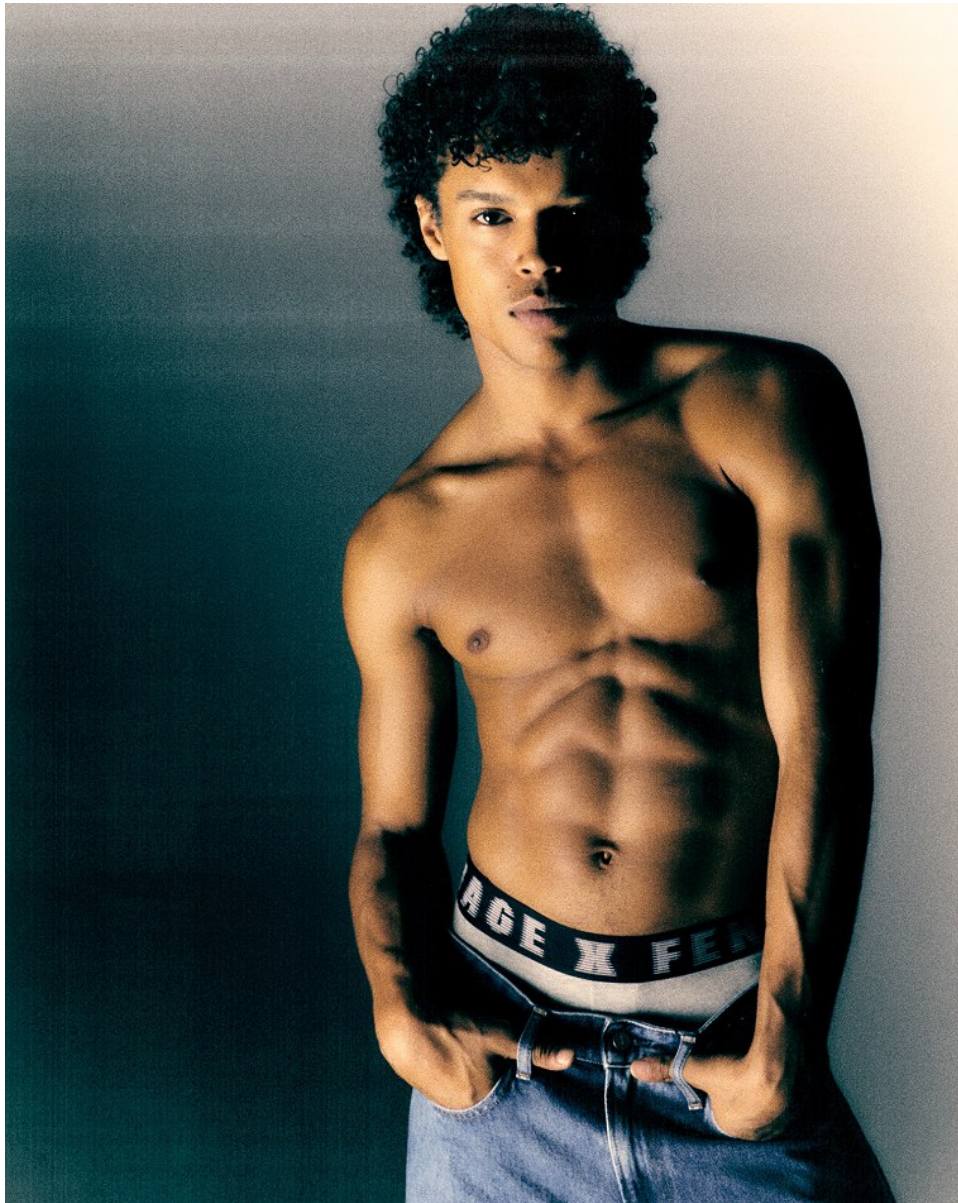

# BOSS MODELS

CAPE TOWN

CHRIS BOGAERT

Height: 185cm Chest: 90cm Waist: 71cm Shoe: 9.5 UK Hair: Brown Eyes: Brown