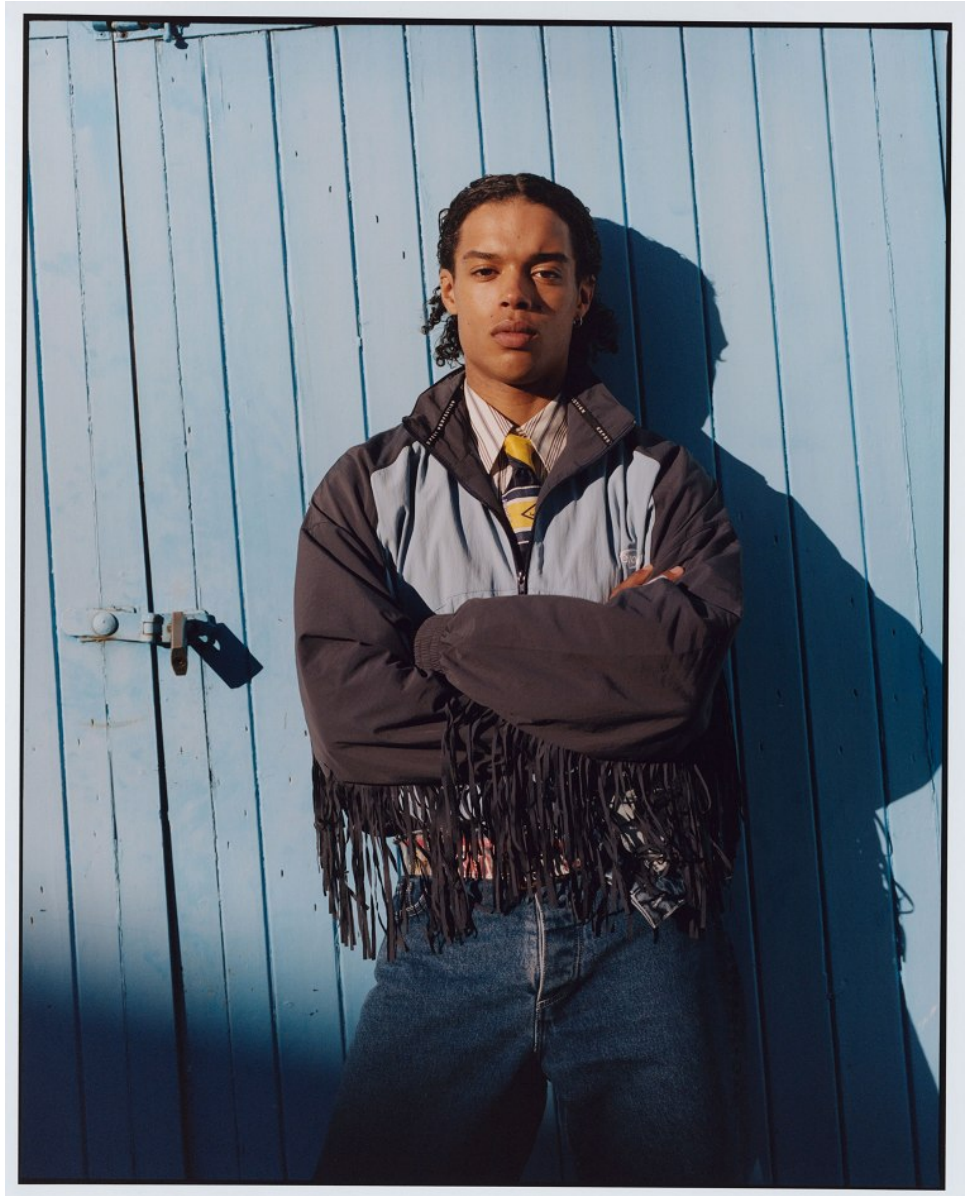

BOSS MODELS

CAPE TOWN

CHRIS BOGAERT

Height: 185cm Chest: 90cm Waist: 71cm Shoe: 9.5 UK Hair: Brown Eyes: Brown

BOSS MODELS

CAPE TOWN

CHRIS BOGAERT

Height: 185cm Chest: 90cm Waist: 71cm Shoe: 9.5 UK Hair: Brown Eyes: Brown