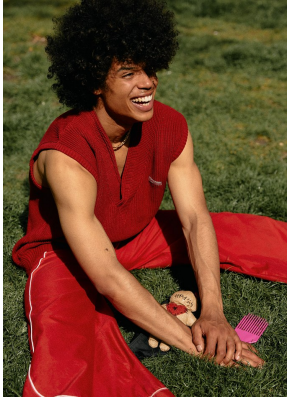

BOSS MODELS

CAPE TOWN

CHRIS BOGAERT

Height: 185cm Chest: 90cm Waist: 71cm Shoe: 9.5 UK Hair: Brown Eyes: Brown

BOSS MODELS

CAPE TOWN

CHRIS BOGAERT

Height: 185cm Chest: 90cm Waist: 71cm Shoe: 9.5 UK Hair: Brown Eyes: Brown