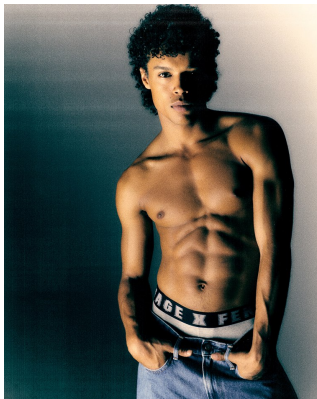

# BOSS MODELS

CAPE TOWN

CHRIS BOGAERT

Height: 185cm Chest: 90cm Waist: 71cm Shoe: 9.5 UK Hair: Brown Eyes: Brown

# BOSS MODELS

CAPE TOWN

## CHRIS BOGAERT

Height: 185cm Chest: 90cm Waist: 71cm Shoe: 9.5 UK Hair: Brown Eyes: Brown