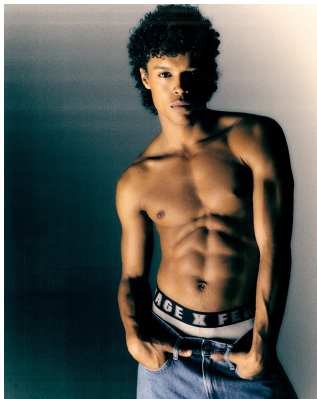

BOSS MODELS

CAPE TOWN

CHRIS BOGAERT

Height: 185cm Chest: 90cm Waist: 71cm Shoe: 9.5 UK Hair: Brown Eyes: Brown

BOSS MODELS

CAPE TOWN

CHRIS BOGAERT

Height: 185cm Chest: 90cm Waist: 71cm Shoe: 9.5 UK Hair: Brown Eyes: Brown