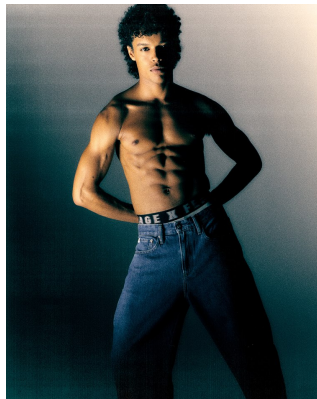

BOSS MODELS

CAPE TOWN

CHRIS BOGAERT

Height: 185cm Chest: 90cm Waist: 71cm Shoe: 9.5 UK Hair: Brown Eyes: Brown

BOSS MODELS

CAPE TOWN

CHRIS BOGAERT

Height: 185cm Chest: 90cm Waist: 71cm Shoe: 9.5 UK Hair: Brown Eyes: Brown