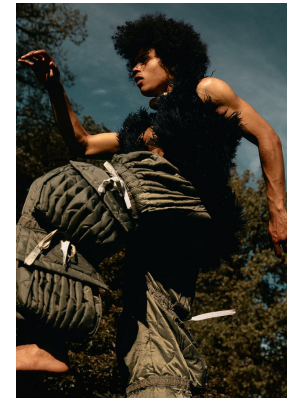

BOSS MODELS

CAPE TOWN

CHRIS BOGAERT

Height: 185cm Chest: 90cm Waist: 71cm Shoe: 9.5 UK Hair: Brown Eyes: Brown

BOSS MODELS

CAPE TOWN

CHRIS BOGAERT

Height: 185cm Chest: 90cm Waist: 71cm Shoe: 9.5 UK Hair: Brown Eyes: Brown