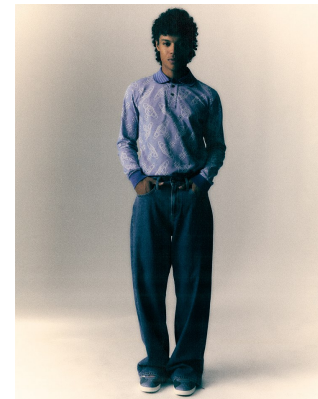

# BOSS MODELS

CAPE TOWN

CHRIS BOGAERT

Height: 185cm Chest: 90cm Waist: 71cm Shoe: 9.5 UK Hair: Brown Eyes: Brown

# BOSS MODELS

CAPE TOWN

## CHRIS BOGAERT

Height: 185cm Chest: 90cm Waist: 71cm Shoe: 9.5 UK Hair: Brown Eyes: Brown