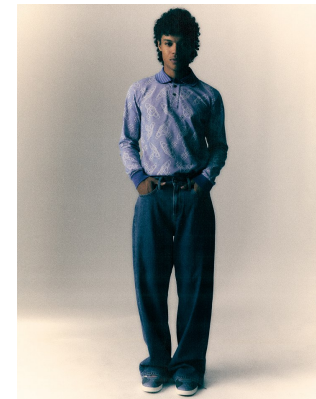

BOSS MODELS

CAPE TOWN

CHRIS BOGAERT

Height: 185cm Chest: 90cm Waist: 71cm Shoe: 9.5 UK Hair: Brown Eyes: Brown

BOSS MODELS

CAPE TOWN

CHRIS BOGAERT

Height: 185cm Chest: 90cm Waist: 71cm Shoe: 9.5 UK Hair: Brown Eyes: Brown