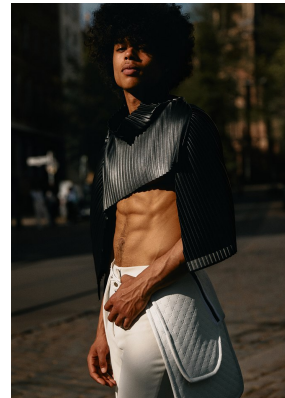

BOSS MODELS

CAPE TOWN

CHRIS BOGAERT

Height: 185cm Chest: 90cm Waist: 71cm Shoe: 9.5 UK Hair: Brown Eyes: Brown

BOSS MODELS

CAPE TOWN

CHRIS BOGAERT

Height: 185cm Chest: 90cm Waist: 71cm Shoe: 9.5 UK Hair: Brown Eyes: Brown