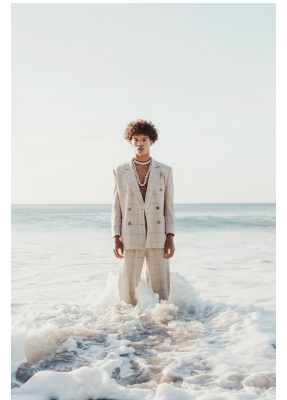

# BOSS MODELS

CAPE TOWN

CHRIS BOGAERT

Height: 185cm Chest: 90cm Waist: 71cm Shoe: 9.5 UK Hair: Brown Eyes: Brown

# BOSS MODELS

CAPE TOWN