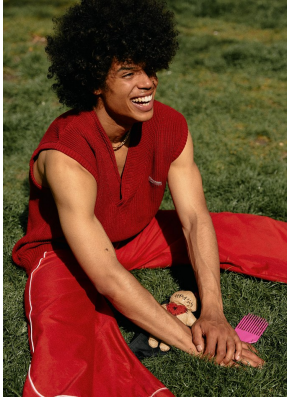

# BOSS MODELS

CAPE TOWN

CHRIS BOGAERT

Height: 185cm Chest: 90cm Waist: 71cm Shoe: 9.5 UK Hair: Brown Eyes: Brown

# BOSS MODELS

CAPE TOWN