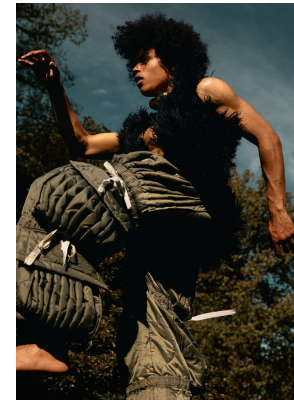

# BOSS MODELS

CAPE TOWN

CHRIS BOGAERT

Height: 185cm Chest: 90cm Waist: 71cm Shoe: 9.5 UK Hair: Brown Eyes: Brown

# BOSS MODELS

CAPE TOWN