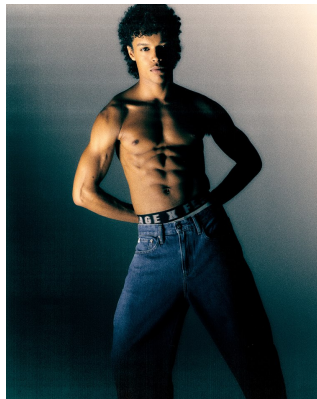

# BOSS MODELS

CAPE TOWN

CHRIS BOGAERT

Height: 185cm Chest: 90cm Waist: 71cm Shoe: 9.5 UK Hair: Brown Eyes: Brown

# BOSS MODELS

CAPE TOWN

## CHRIS BOGAERT

Height: 185cm Chest: 90cm Waist: 71cm Shoe: 9.5 UK Hair: Brown Eyes: Brown