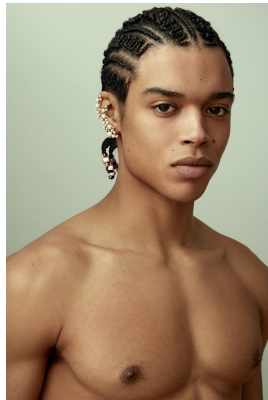

# BOSS MODELS

CAPE TOWN

CHRIS BOGAERT

Height: 185cm Chest: 90cm Waist: 71cm Shoe: 9.5 UK Hair: Brown Eyes: Brown

# BOSS MODELS

CAPE TOWN

## CHRIS BOGAERT

Height: 185cm Chest: 90cm Waist: 71cm Shoe: 9.5 UK Hair: Brown Eyes: Brown