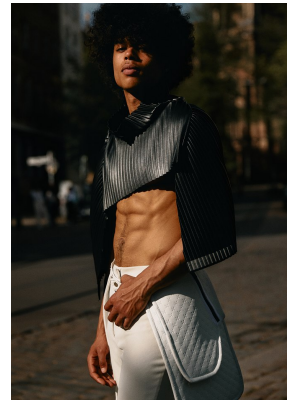

# BOSS MODELS

CAPE TOWN

CHRIS BOGAERT

Height: 185cm Chest: 90cm Waist: 71cm Shoe: 9.5 UK Hair: Brown Eyes: Brown

# BOSS MODELS

CAPE TOWN