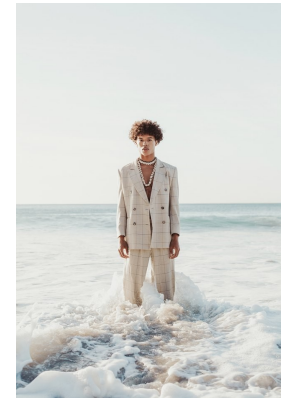

BOSS MODELS

CAPE TOWN

CHRIS BOGAERT

Height: 185cm Chest: 90cm Waist: 71cm Shoe: 9.5 UK Hair: Brown Eyes: Brown

BOSS MODELS

CAPE TOWN

CHRIS BOGAERT

Height: 185cm Chest: 90cm Waist: 71cm Shoe: 9.5 UK Hair: Brown Eyes: Brown