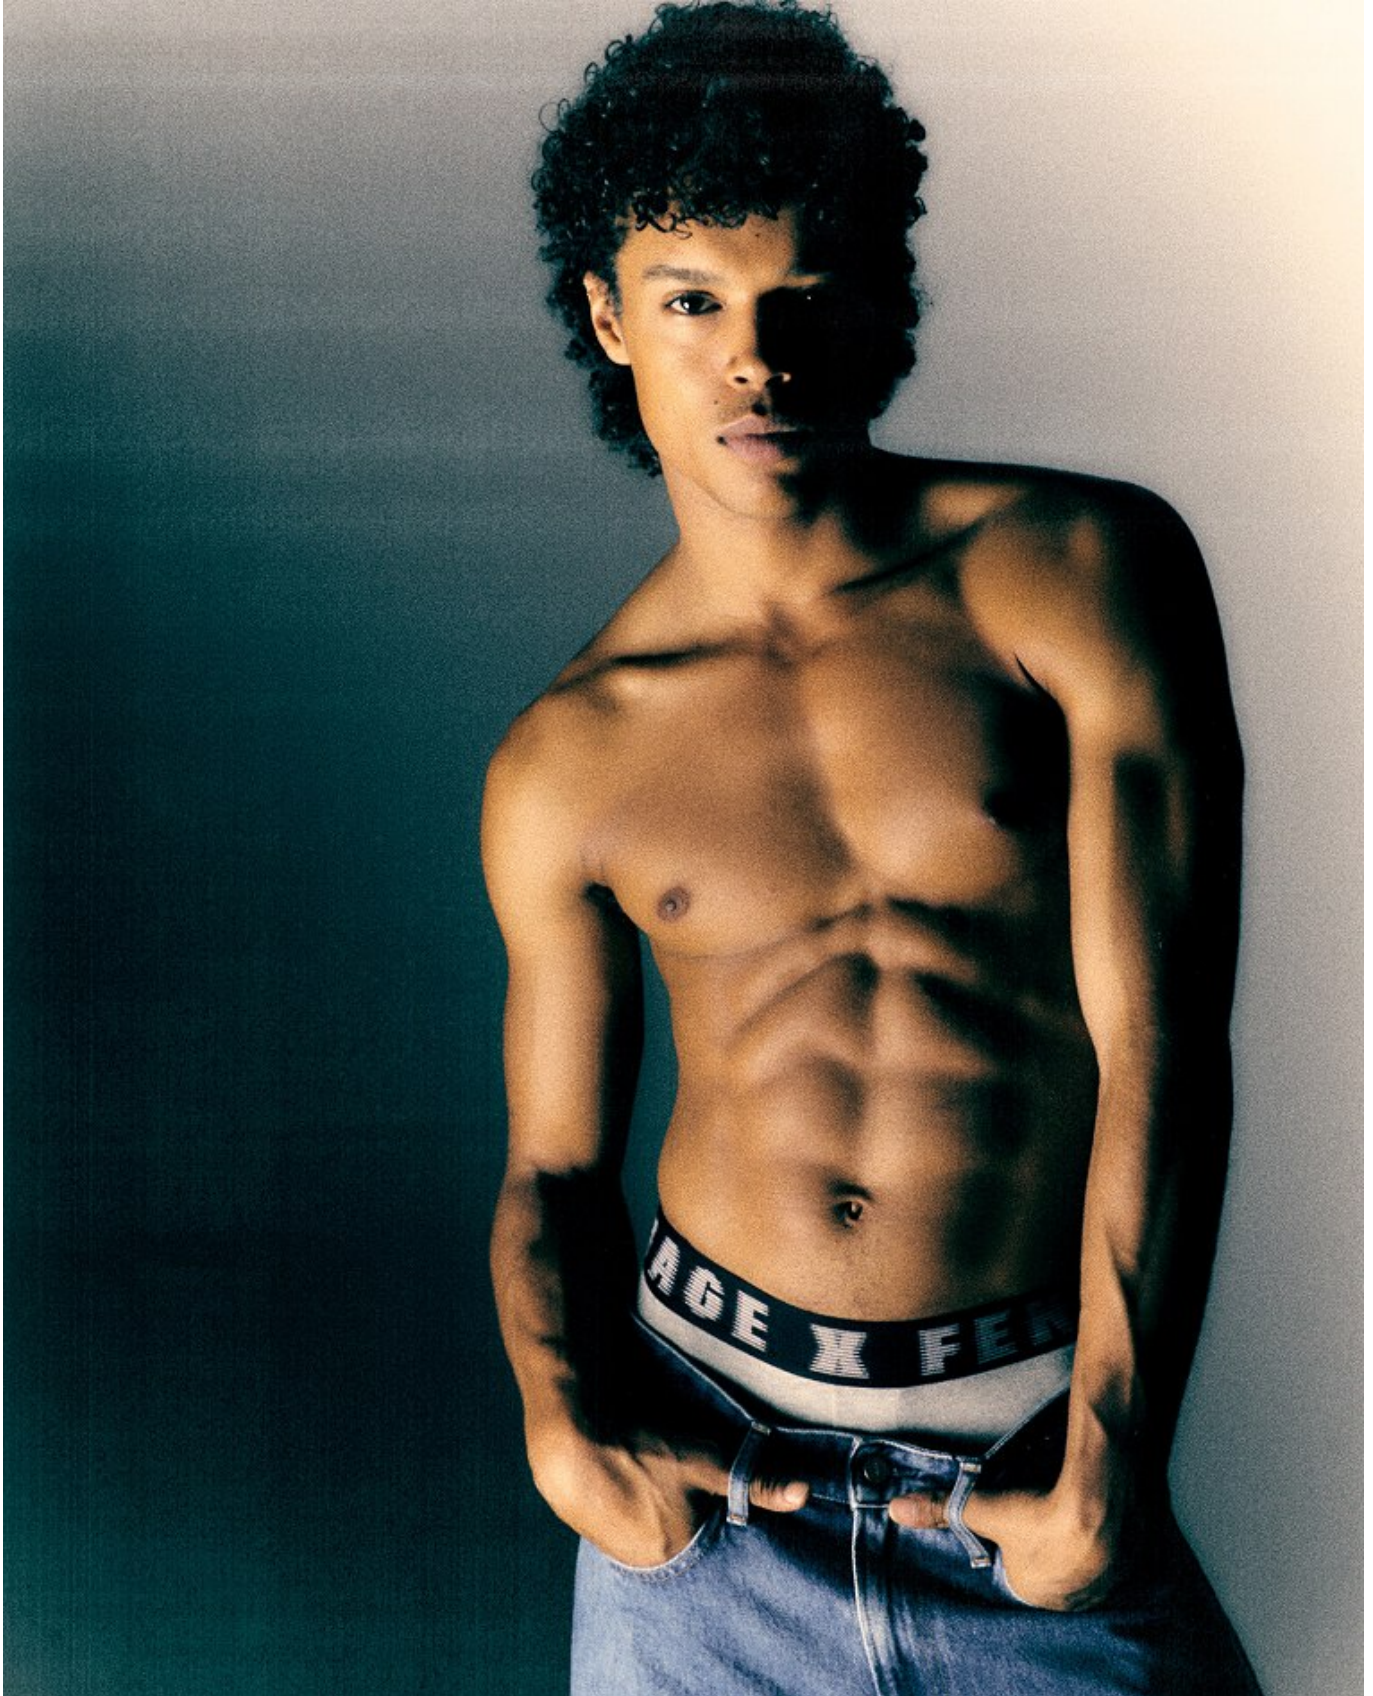

CHRIS BOGAERT

BOSS MODELS

CAPE TOWN

CHRIS BOGAERT

Height: 185cm Chest: 90cm Waist: 71cm Shoe: 9.5 UK Hair: Brown Eyes: Brown