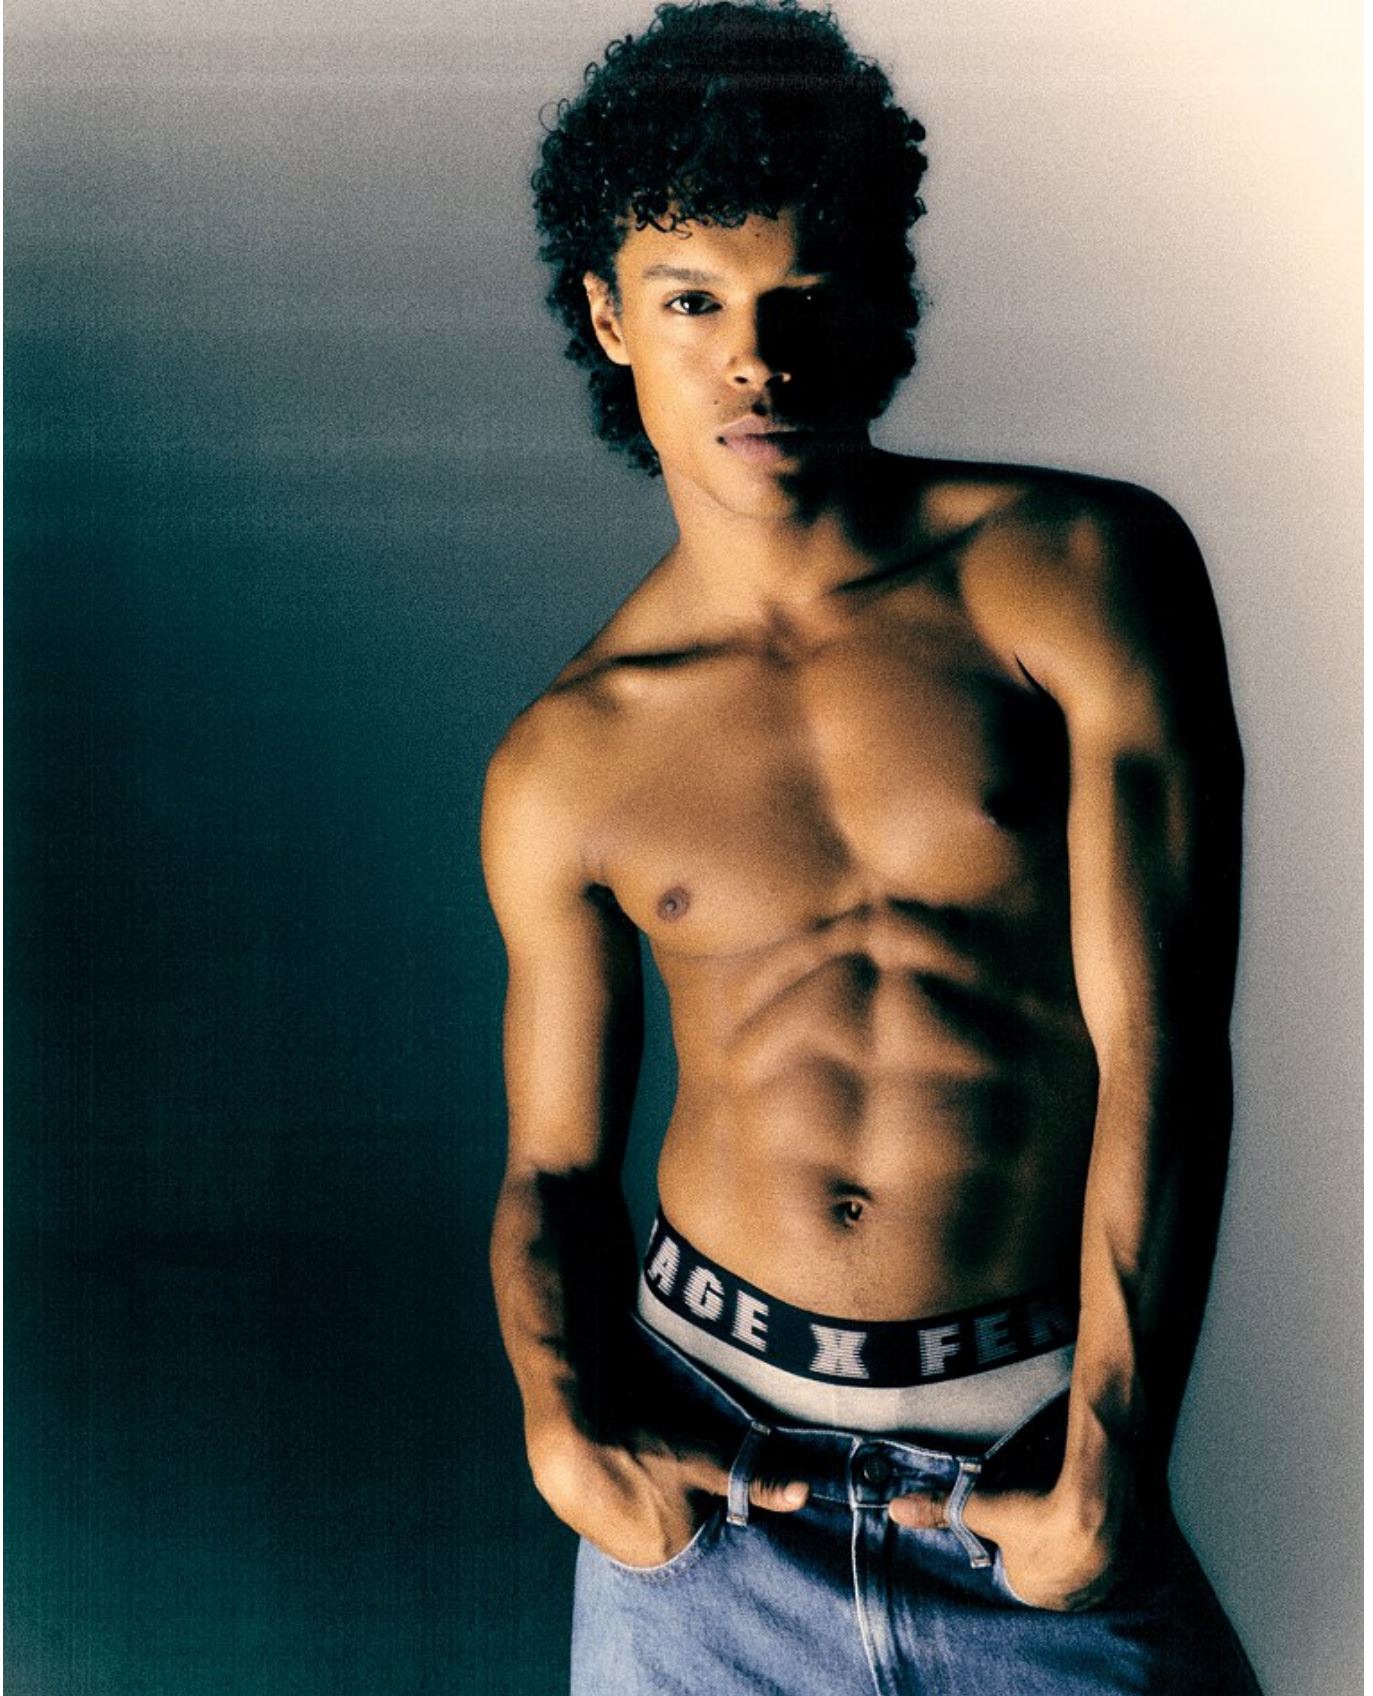

BOSS MODELS

CAPE TOWN

CHRIS BOGAERT

Height: 185cm Chest: 90cm Waist: 71cm Shoe: 9.5 UK Hair: Brown Eyes: Brown

BOSS MODELS

CAPE TOWN

CHRIS BOGAERT

Height: 185cm Chest: 90cm Waist: 71cm Shoe: 9.5 UK Hair: Brown Eyes: Brown