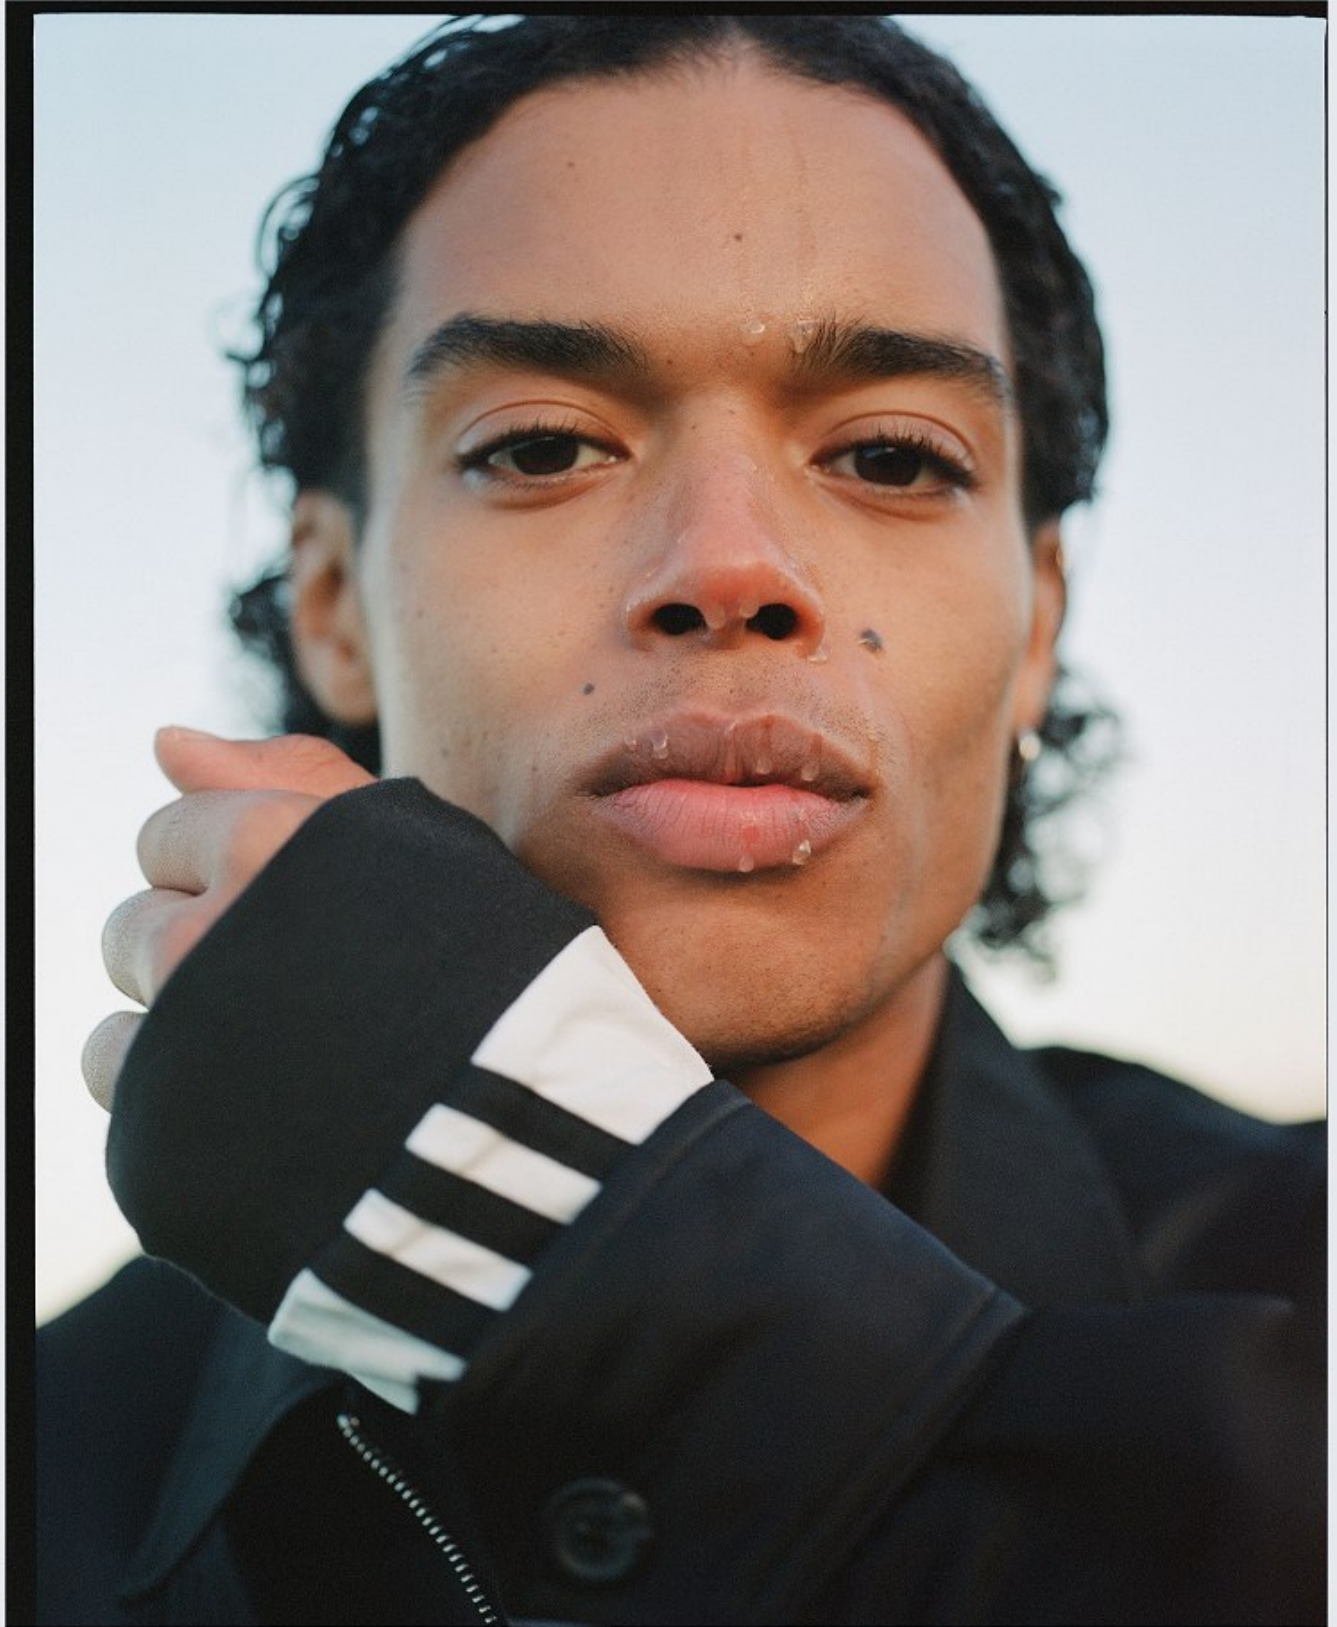

# BOSS MODELS

CAPE TOWN

CHRIS BOGAERT

Height: 185cm Chest: 90cm Waist: 71cm Shoe: 9.5 UK Hair: Brown Eyes: Brown