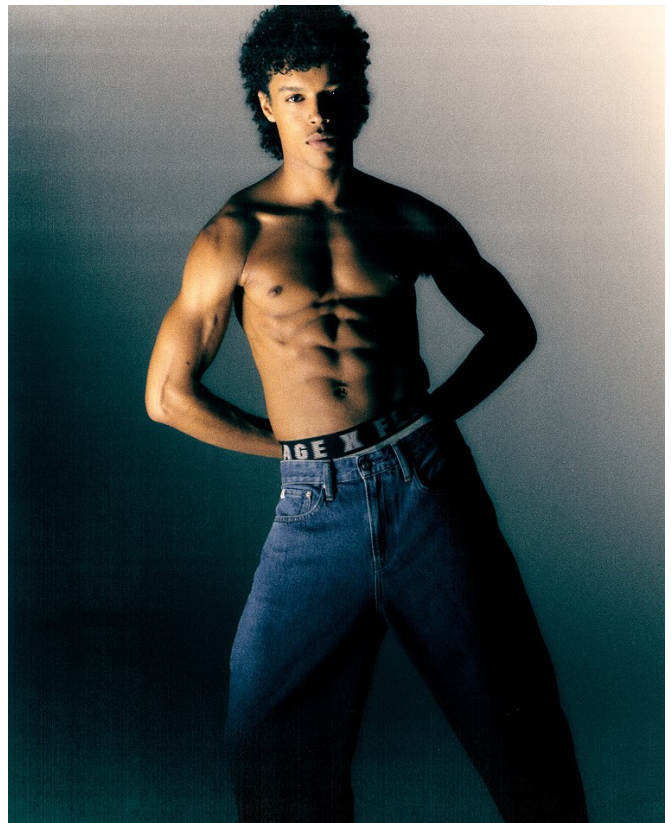

# BOSS MODELS

CAPE TOWN

CHRIS BOGAERT

Height: 185cm Chest: 90cm Waist: 71cm Shoe: 9.5 UK Hair: Brown Eyes: Brown