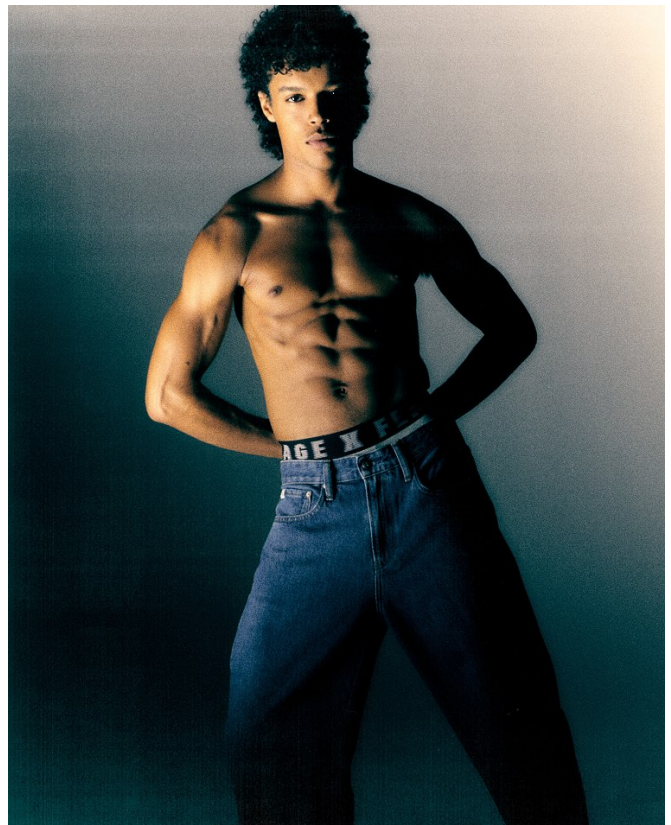

# BOSS MODELS

CAPE TOWN

CHRIS BOGAERT

Height: 185cm Chest: 90cm Waist: 71cm Shoe: 9.5 UK Hair: Brown Eyes: Brown