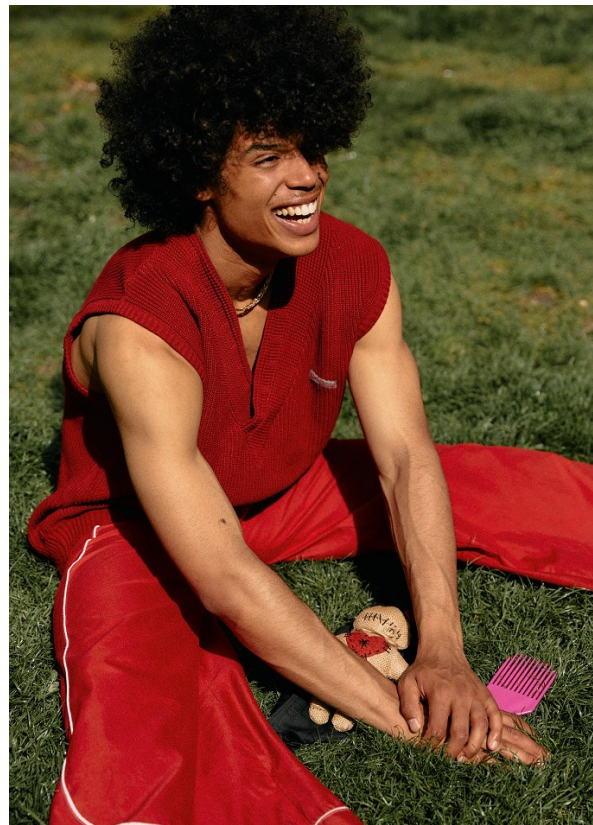

BOSS MODELS

CAPE TOWN

CHRIS BOGAERT

Height: 185cm Chest: 90cm Waist: 71cm Shoe: 9.5 UK Hair: Brown Eyes: Brown