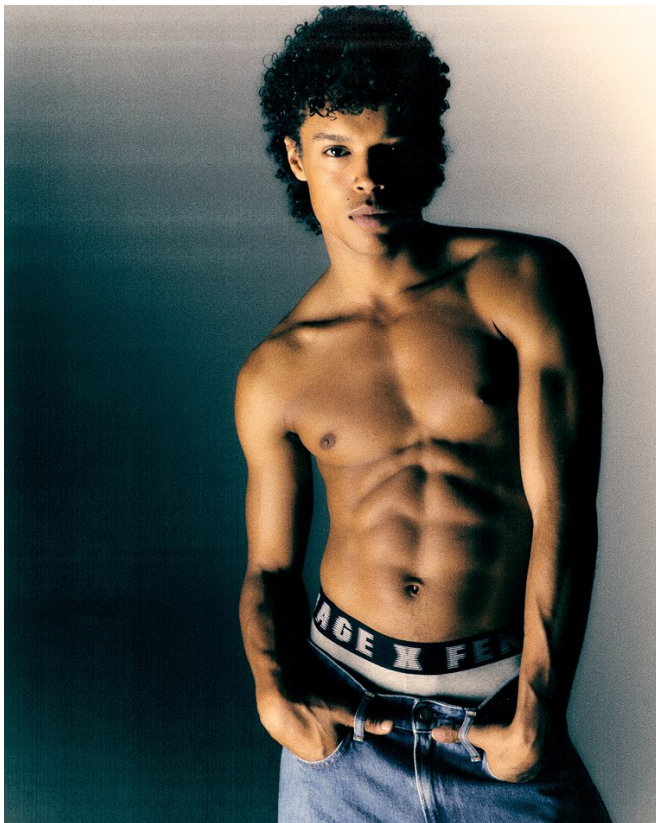

BOSS MODELS

CAPE TOWN

CHRIS BOGAERT

Height: 185cm Chest: 90cm Waist: 71cm Shoe: 9.5 UK Hair: Brown Eyes: Brown

BOSS MODELS

CAPE TOWN

CHRIS BOGAERT

Height: 185cm Chest: 90cm Waist: 71cm Shoe: 9.5 UK Hair: Brown Eyes: Brown

BOSS MODELS

CAPE TOWN

CHRIS BOGAERT

Height: 185cm Chest: 90cm Waist: 71cm Shoe: 9.5 UK Hair: Brown Eyes: Brown