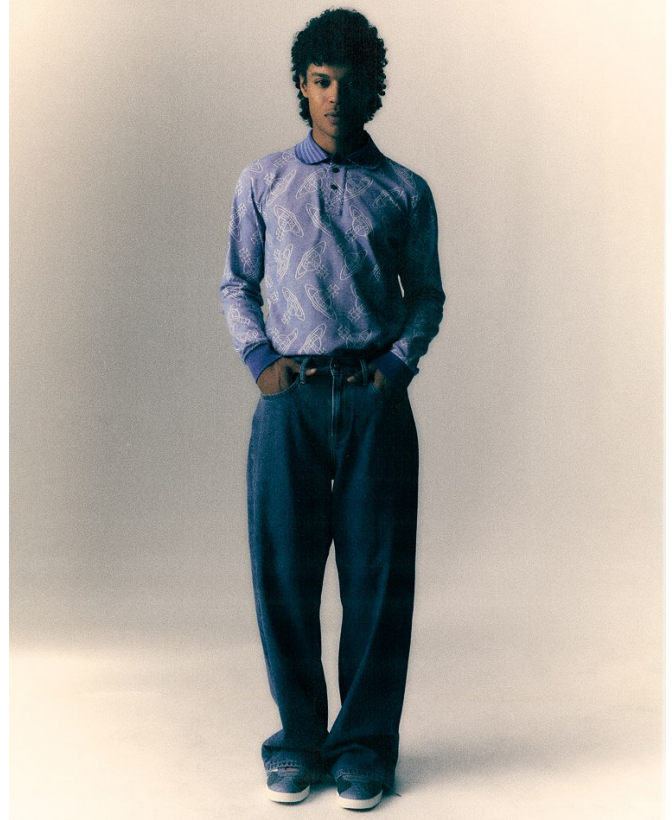

BOSS MODELS

CAPE TOWN

CHRIS BOGAERT

Height: 185cm Chest: 90cm Waist: 71cm Shoe: 9.5 UK Hair: Brown Eyes: Brown

BOSS MODELS

CAPE TOWN

CHRIS BOGAERT

Height: 185cm Chest: 90cm Waist: 71cm Shoe: 9.5 UK Hair: Brown Eyes: Brown

BOSS MODELS

CAPE TOWN

CHRIS BOGAERT

Height: 185cm Chest: 90cm Waist: 71cm Shoe: 9.5 UK Hair: Brown Eyes: Brown