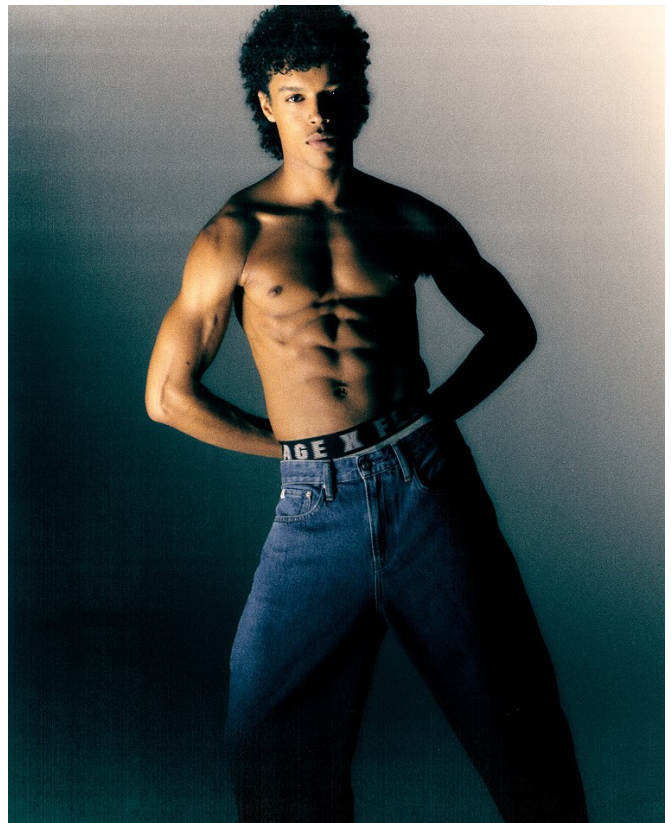

BOSS MODELS

CAPE TOWN

CHRIS BOGAERT

Height: 185cm Chest: 90cm Waist: 71cm Shoe: 9.5 UK Hair: Brown Eyes: Brown

BOSS MODELS

CAPE TOWN

CHRIS BOGAERT

Height: 185cm Chest: 90cm Waist: 71cm Shoe: 9.5 UK Hair: Brown Eyes: Brown

BOSS MODELS

CAPE TOWN

CHRIS BOGAERT

Height: 185cm Chest: 90cm Waist: 71cm Shoe: 9.5 UK Hair: Brown Eyes: Brown