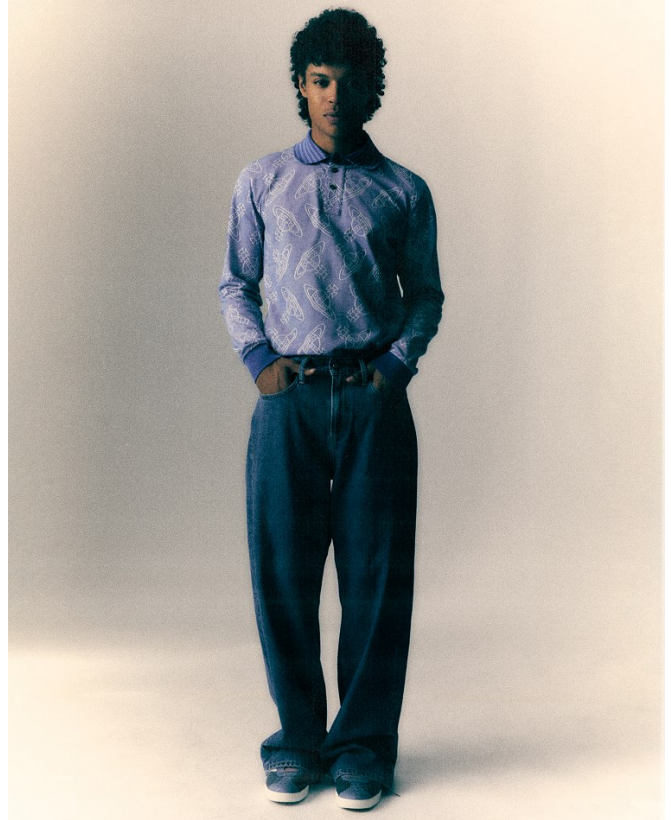

CHRIS BOGAERT

BOSS MODELS

CAPE TOWN

Height: 185cm Chest: 90cm Waist: 71cm Shoe: 9.5 UK Hair: Brown Eyes: Brown