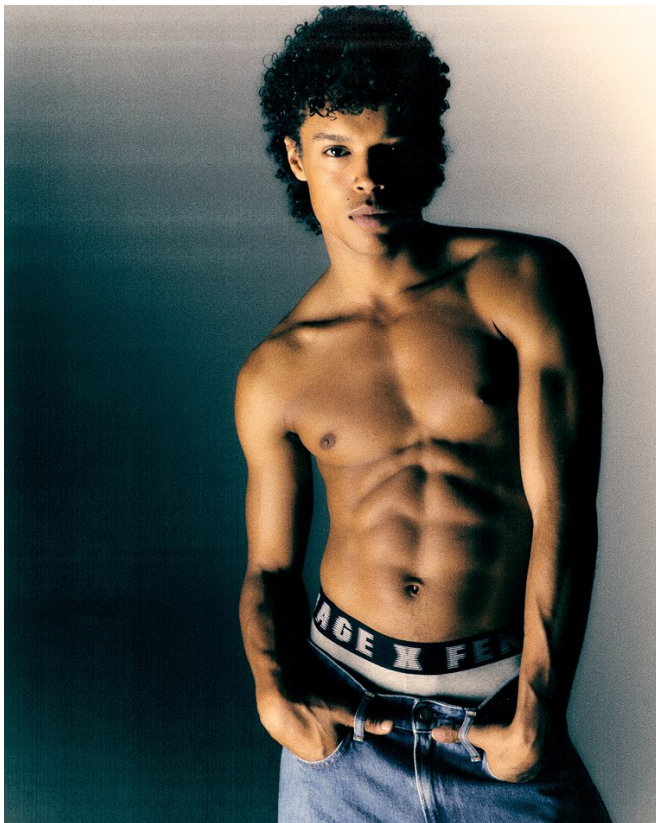

# BOSS MODELS

CAPE TOWN

CHRIS BOGAERT

Height: 185cm Chest: 90cm Waist: 71cm Shoe: 9.5 UK Hair: Brown Eyes: Brown