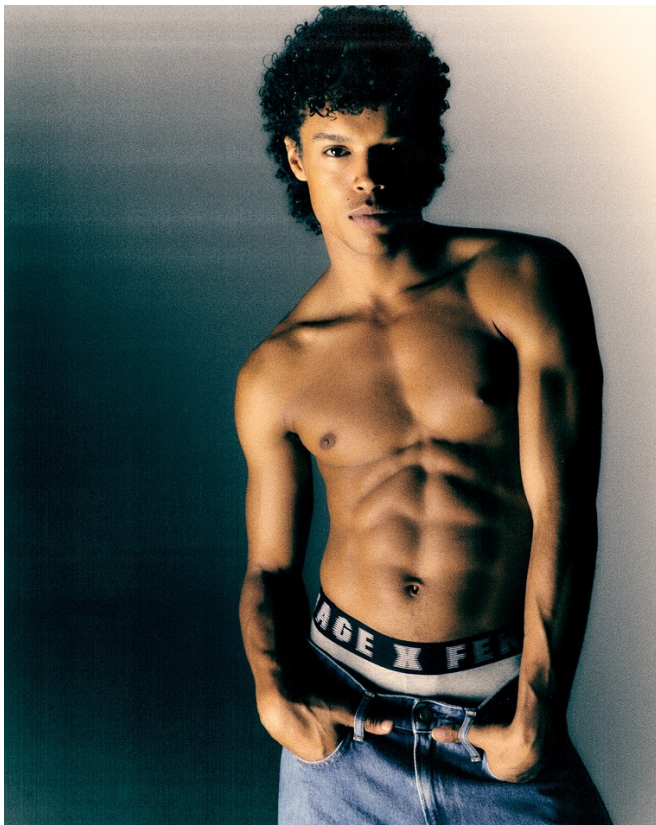

# BOSS MODELS

CAPE TOWN

CHRIS BOGAERT

Height: 185cm Chest: 90cm Waist: 71cm Shoe: 9.5 UK Hair: Brown Eyes: Brown