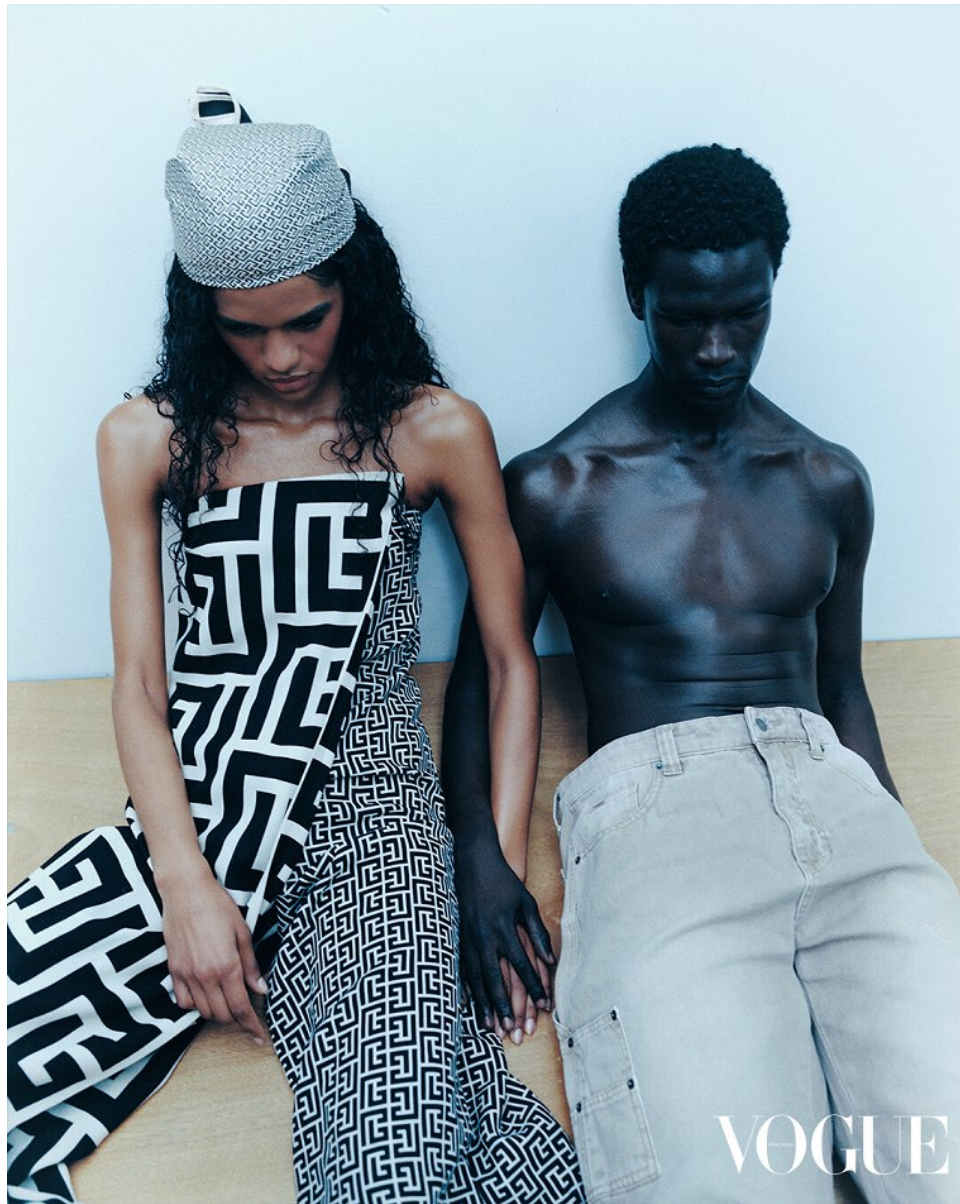

SEID MAHAMAT

BOSS MODELS

CAPE TOWN

SEID MAHAMAT

Height: 188cm Chest: 90cm Waist: 68cm Suit: 38 R Shoe: 8.5 UK Hair: Black Eyes: Brown