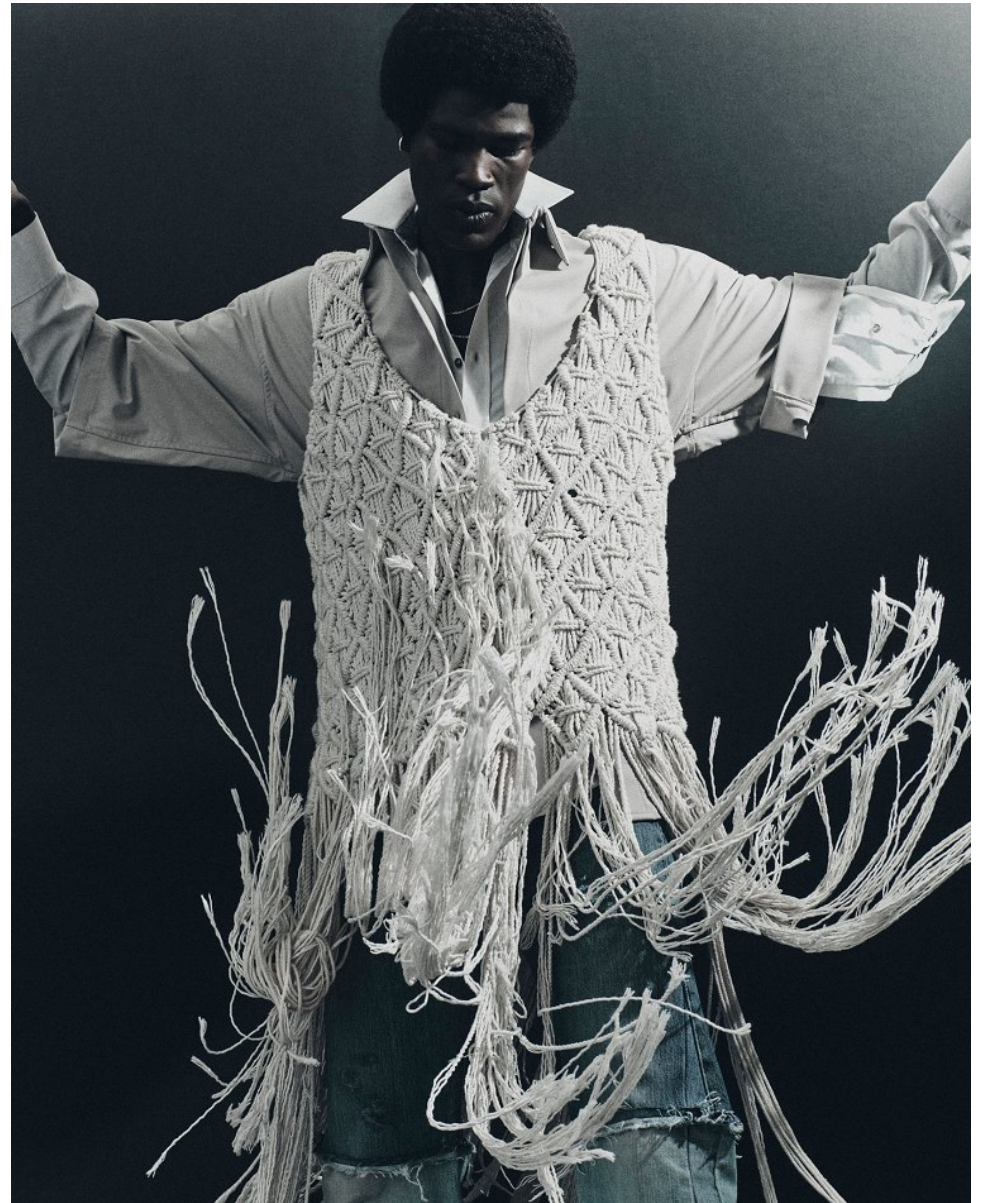

BOSS MODELS

CAPE TOWN

SEID MAHAMAT

Height: 188cm Chest: 90cm Waist: 68cm Suit: 38 R Shoe: 8.5 UK Hair: Black Eyes: Brown