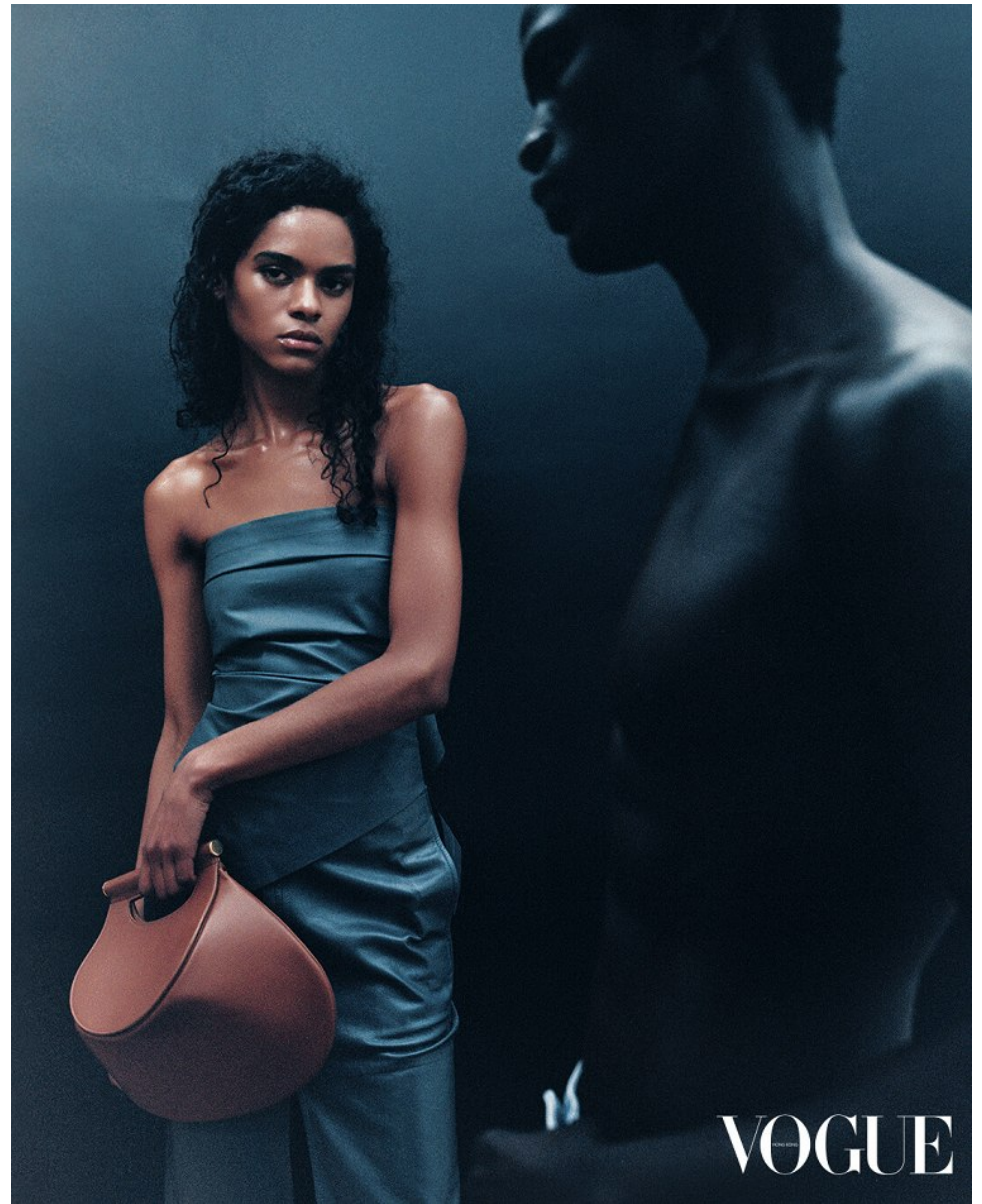

BOSS MODELS

CAPE TOWN

SEID MAHAMAT

Height: 188cm Chest: 90cm Waist: 68cm Suit: 38 R Shoe: 8.5 UK Hair: Black Eyes: Brown