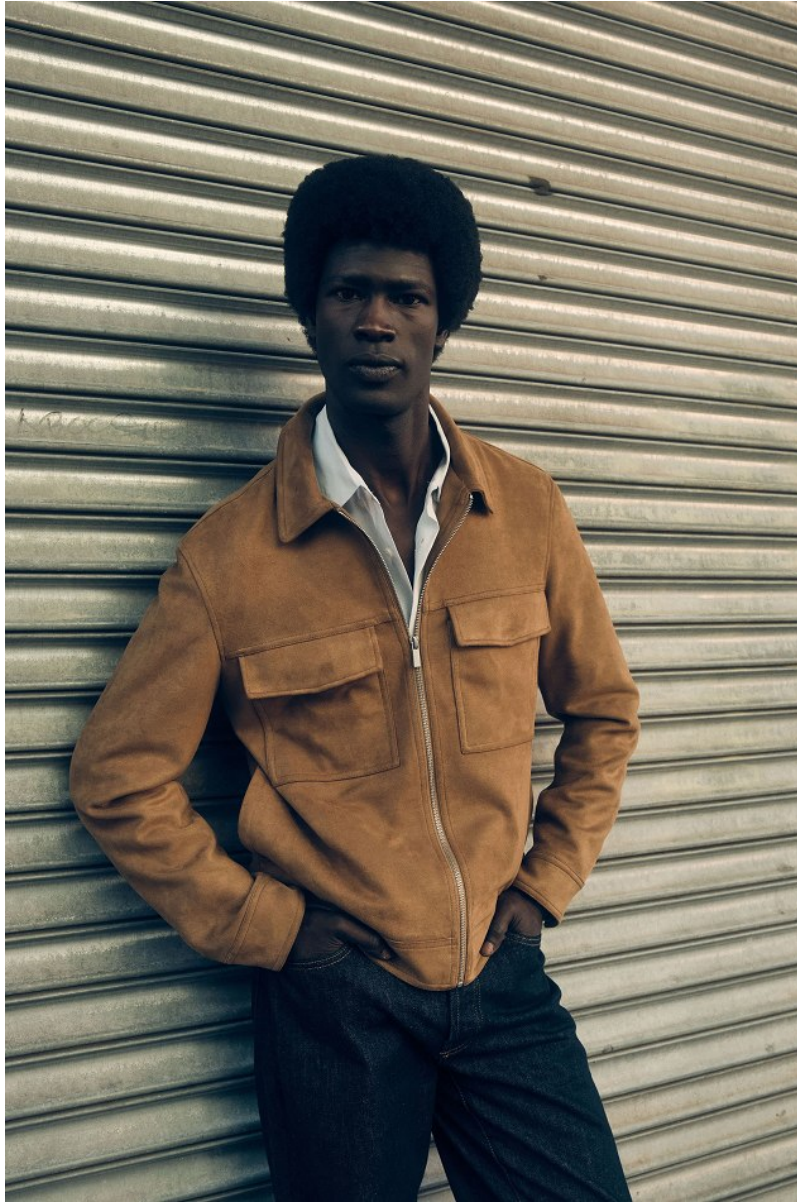

SEID MAHAMAT

BOSS MODELS

CAPE TOWN

SEID MAHAMAT

Height: 188cm Chest: 90cm Waist: 68cm Suit: 38 R Shoe: 8.5 UK Hair: Black Eyes: Brown