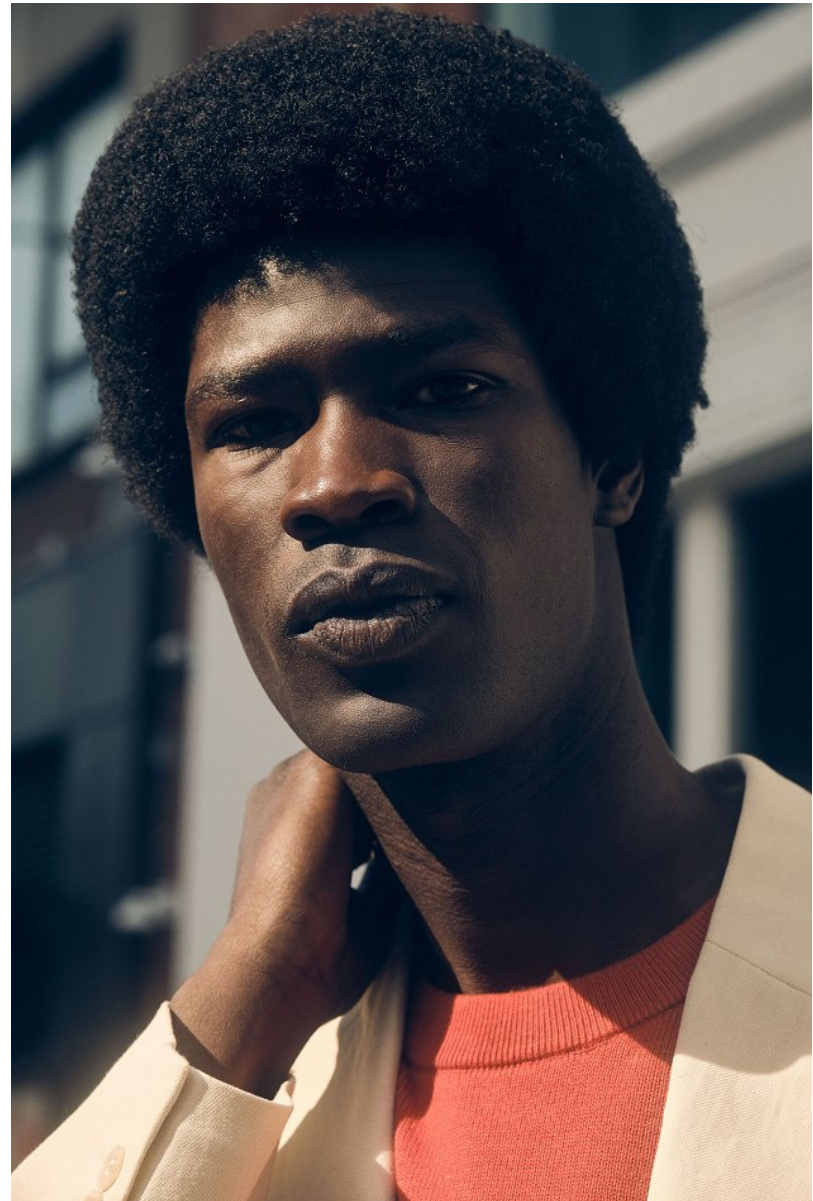

BOSS MODELS

CAPE TOWN

SEID MAHAMAT

Height: 188cm Chest: 90cm Waist: 68cm Suit: 38 R Shoe: 8.5 UK Hair: Black Eyes: Brown