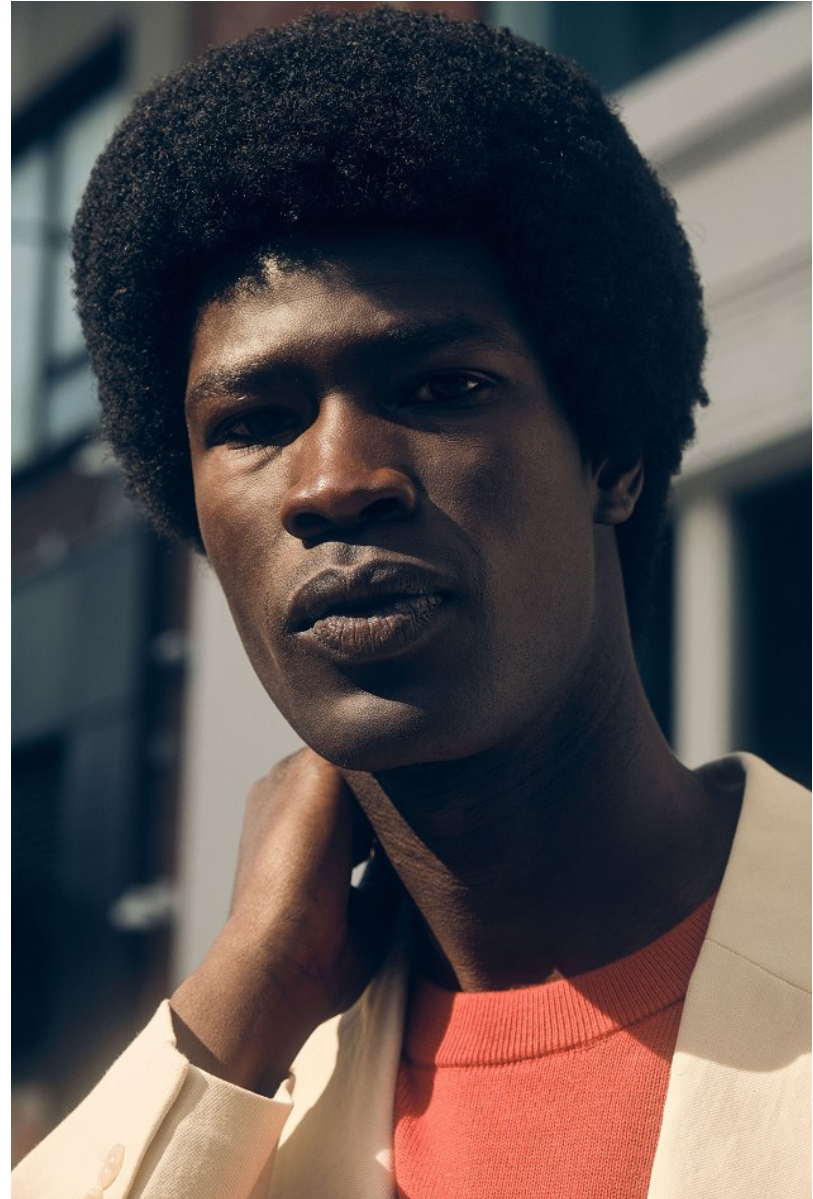

BOSS MODELS

CAPE TOWN

SEID MAHAMAT

Height: 188cm Chest: 90cm Waist: 68cm Suit: 38 R Shoe: 8.5 UK Hair: Black Eyes: Brown

BOSS MODELS

CAPE TOWN

SEID MAHAMAT

Height: 188cm Chest: 90cm Waist: 68cm Suit: 38 R Shoe: 8.5 UK Hair: Black Eyes: Brown