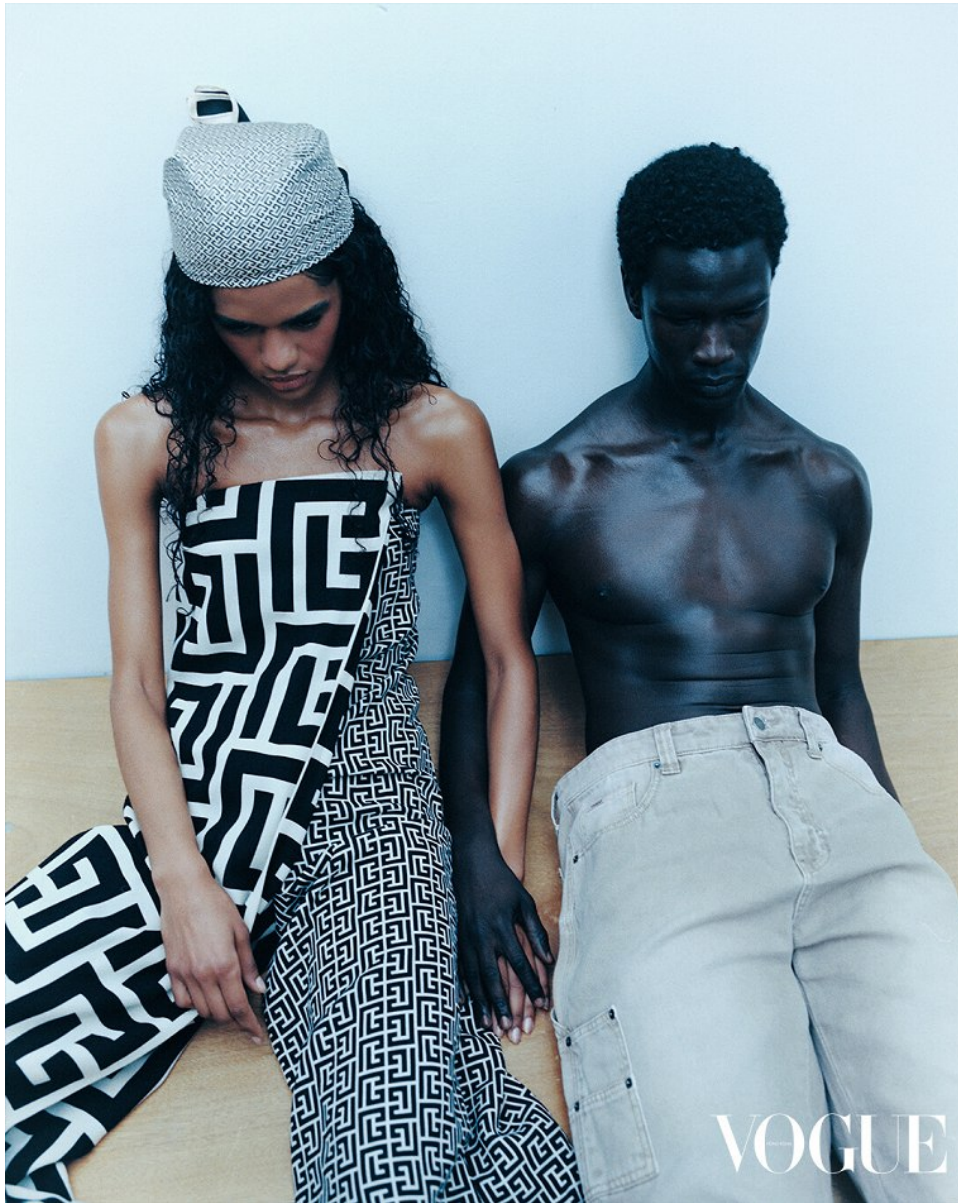

SEID MAHAMAT

BOSS MODELS

CAPE TOWN

SEID MAHAMAT

Height: 188cm Chest: 90cm Waist: 68cm Suit: 38 R Shoe: 8.5 UK Hair: Black Eyes: Brown