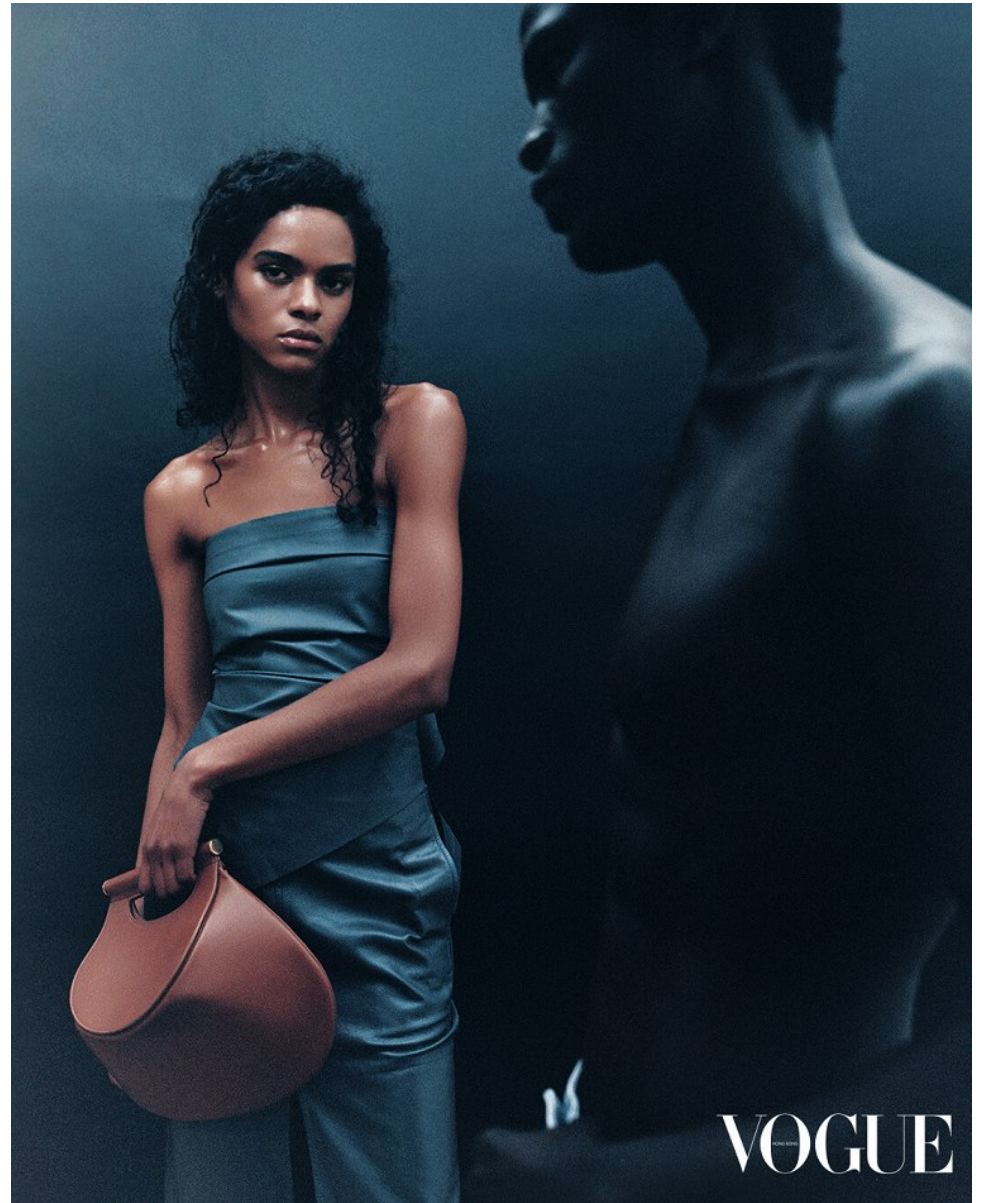

BOSS MODELS

CAPE TOWN

SEID MAHAMAT

Height: 188cm Chest: 90cm Waist: 68cm Suit: 38 R Shoe: 8.5 UK Hair: Black Eyes: Brown