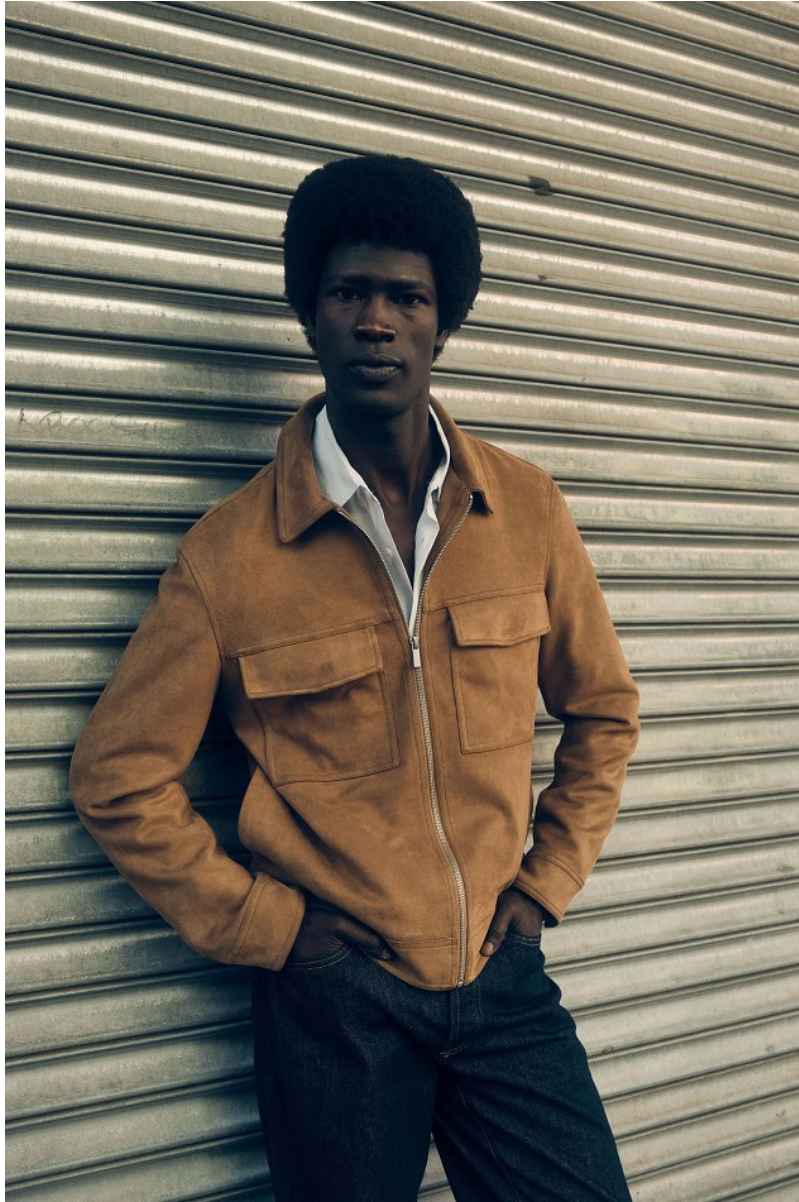

SEID MAHAMAT

BOSS MODELS

CAPE TOWN

SEID MAHAMAT

Height: 188cm Chest: 90cm Waist: 68cm Suit: 38 R Shoe: 8.5 UK Hair: Black Eyes: Brown