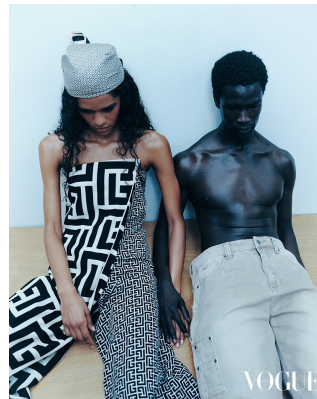

# BOSS MODELS

CAPE TOWN

## SEID MAHAMAT

Height: 188cm Chest: 90cm Waist: 68cm Suit: 38 R Shoe: 8.5 UK Hair: Black Eyes: Brown