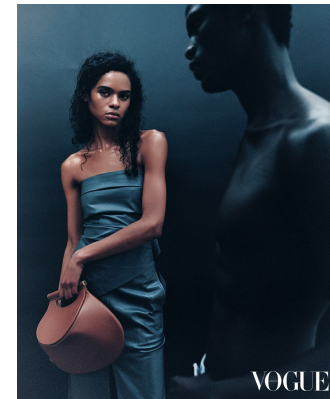

# BOSS MODELS

CAPE TOWN

## SEID MAHAMAT

Height: 188cm Chest: 90cm Waist: 68cm Suit: 38 R Shoe: 8.5 UK Hair: Black Eyes: Brown