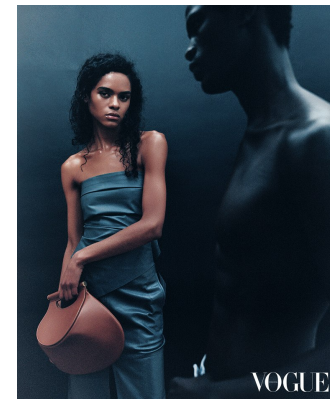

# BOSS MODELS

CAPE TOWN

## SEID MAHAMAT

Height: 188cm Chest: 90cm Waist: 68cm Suit: 38 R Shoe: 8.5 UK Hair: Black Eyes: Brown