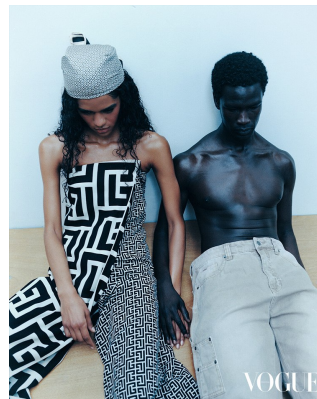

# BOSS MODELS

CAPE TOWN

## SEID MAHAMAT

Height: 188cm Chest: 90cm Waist: 68cm Suit: 38 R Shoe: 8.5 UK Hair: Black Eyes: Brown