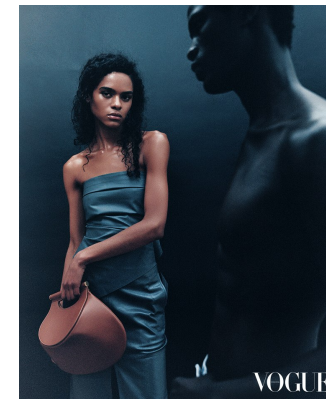

BOSS MODELS

CAPE TOWN

SEID MAHAMAT

Height: 188cm Chest: 90cm Waist: 68cm Suit: 38 R Shoe: 8.5 UK Hair: Black Eyes: Brown

BOSS MODELS

CAPE TOWN

SEID MAHAMAT

Height: 188cm Chest: 90cm Waist: 68cm Suit: 38 R Shoe: 8.5 UK Hair: Black Eyes: Brown