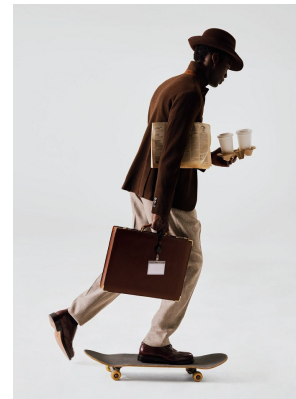

BOSS MODELS

CAPE TOWN

SEID MAHAMAT

Height: 188cm Chest: 90cm Waist: 68cm Suit: 38 R Shoe: 8.5 UK Hair: Black Eyes: Brown

BOSS MODELS

CAPE TOWN

SEID MAHAMAT

Height: 188cm Chest: 90cm Waist: 68cm Suit: 38 R Shoe: 8.5 UK Hair: Black Eyes: Brown