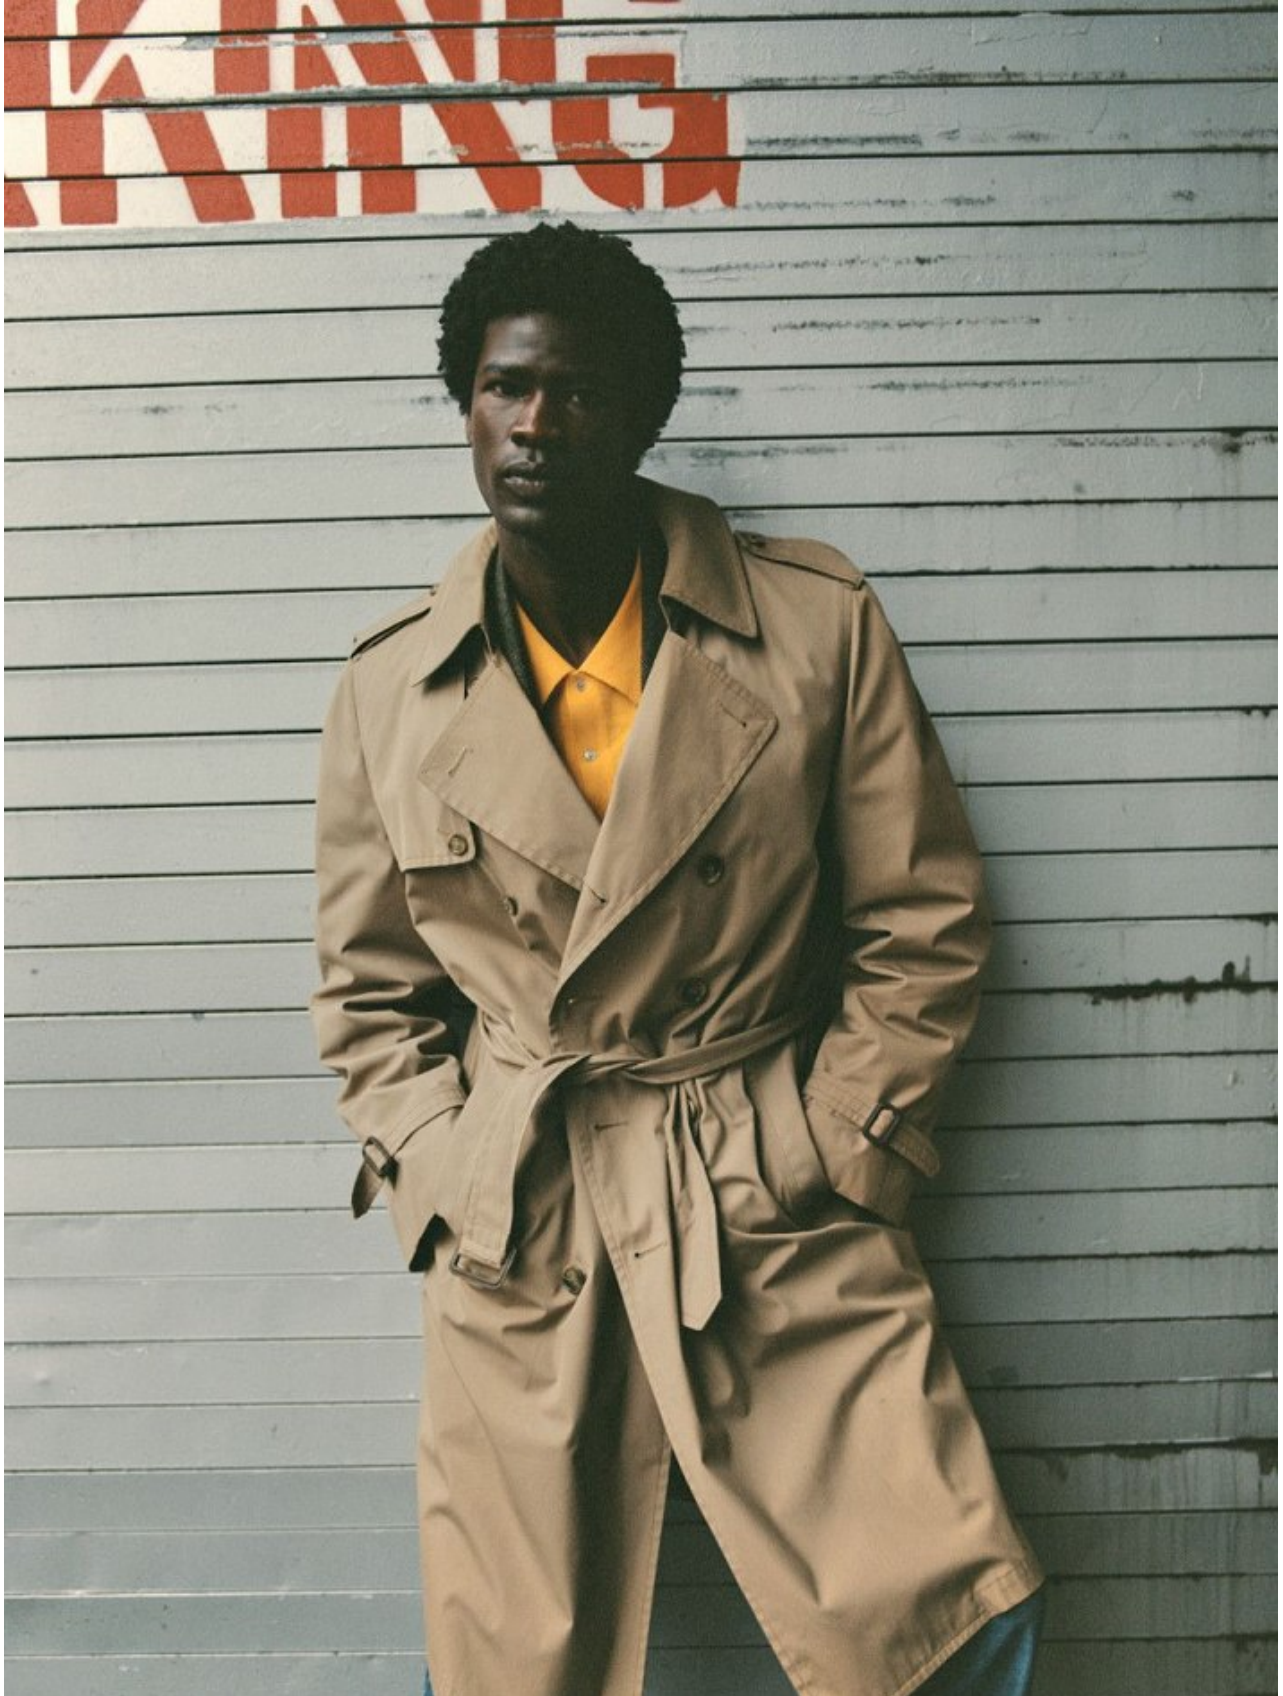

BOSS MODELS

CAPE TOWN

SEID MAHAMAT

Height: 188cm Chest: 90cm Waist: 68cm Suit: 38 R Shoe: 8.5 UK Hair: Black Eyes: Brown

BOSS MODELS

CAPE TOWN

SEID MAHAMAT

Height: 188cm Chest: 90cm Waist: 68cm Suit: 38 R Shoe: 8.5 UK Hair: Black Eyes: Brown