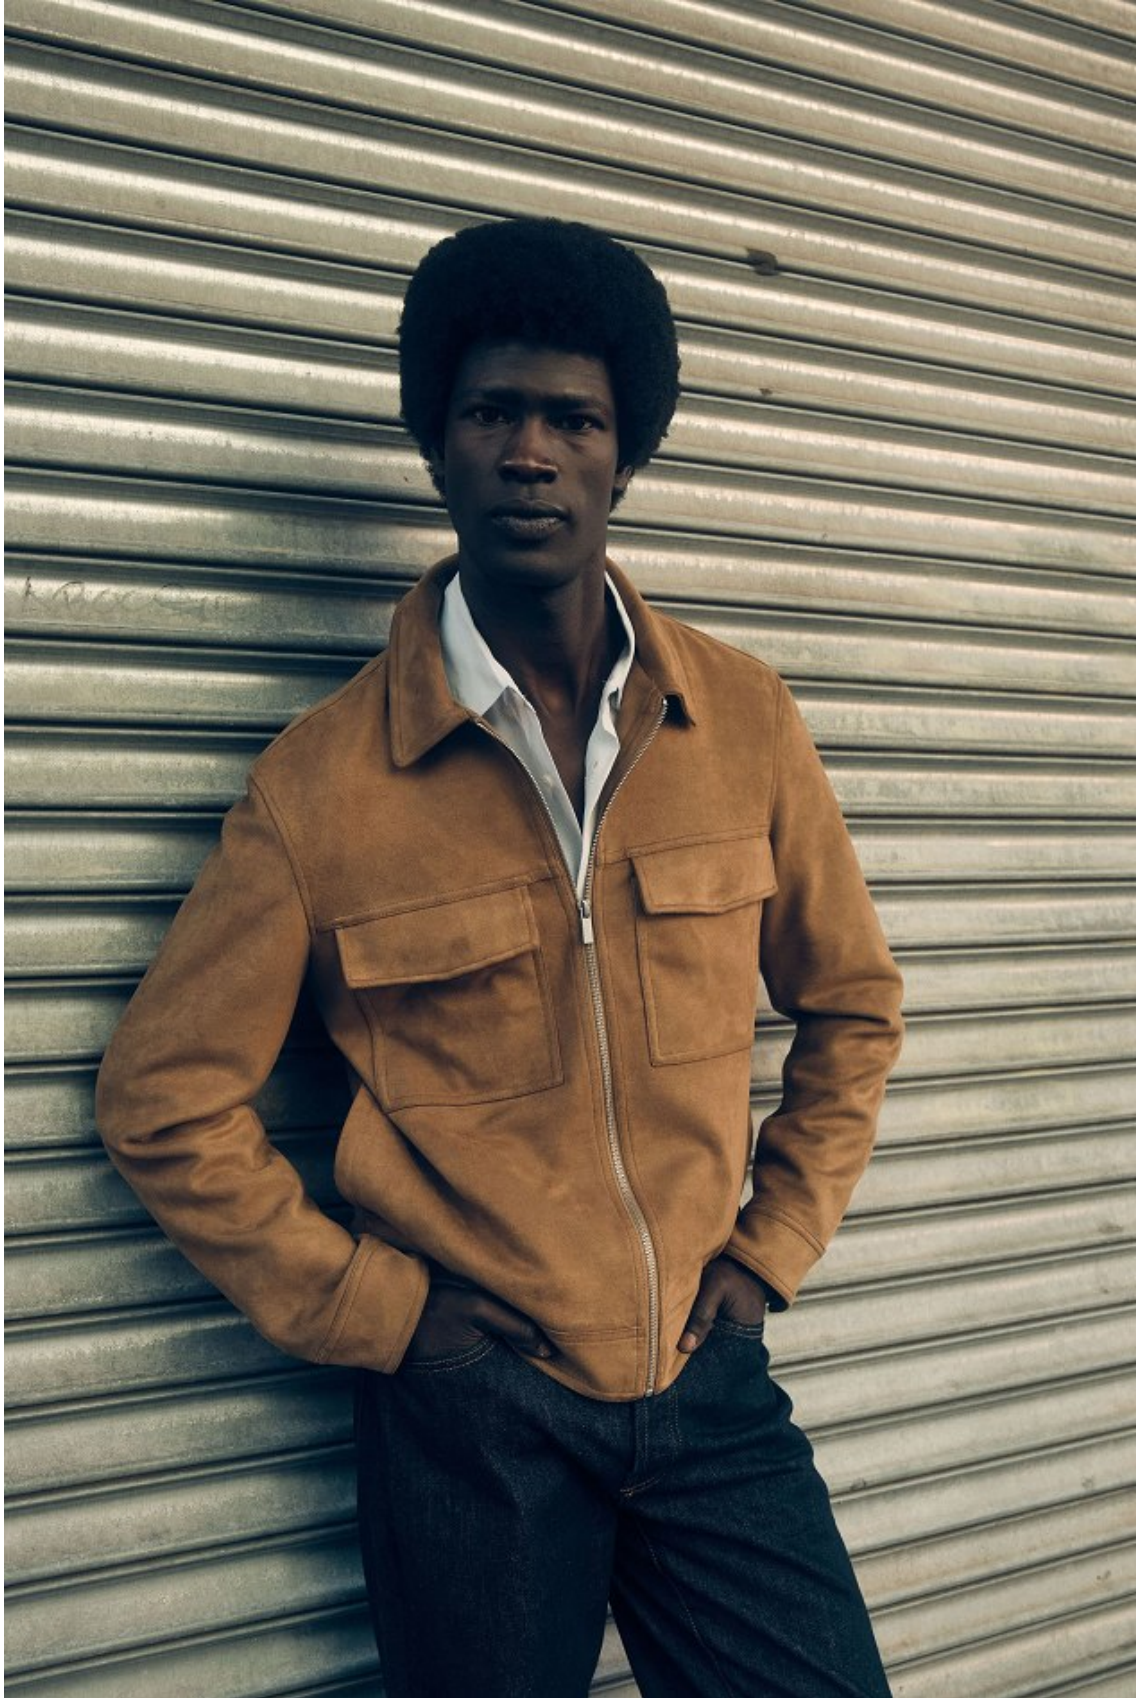

BOSS MODELS

CAPE TOWN

SEID MAHAMAT

Height: 188cm Chest: 90cm Waist: 68cm Suit: 38 R Shoe: 8.5 UK Hair: Black Eyes: Brown