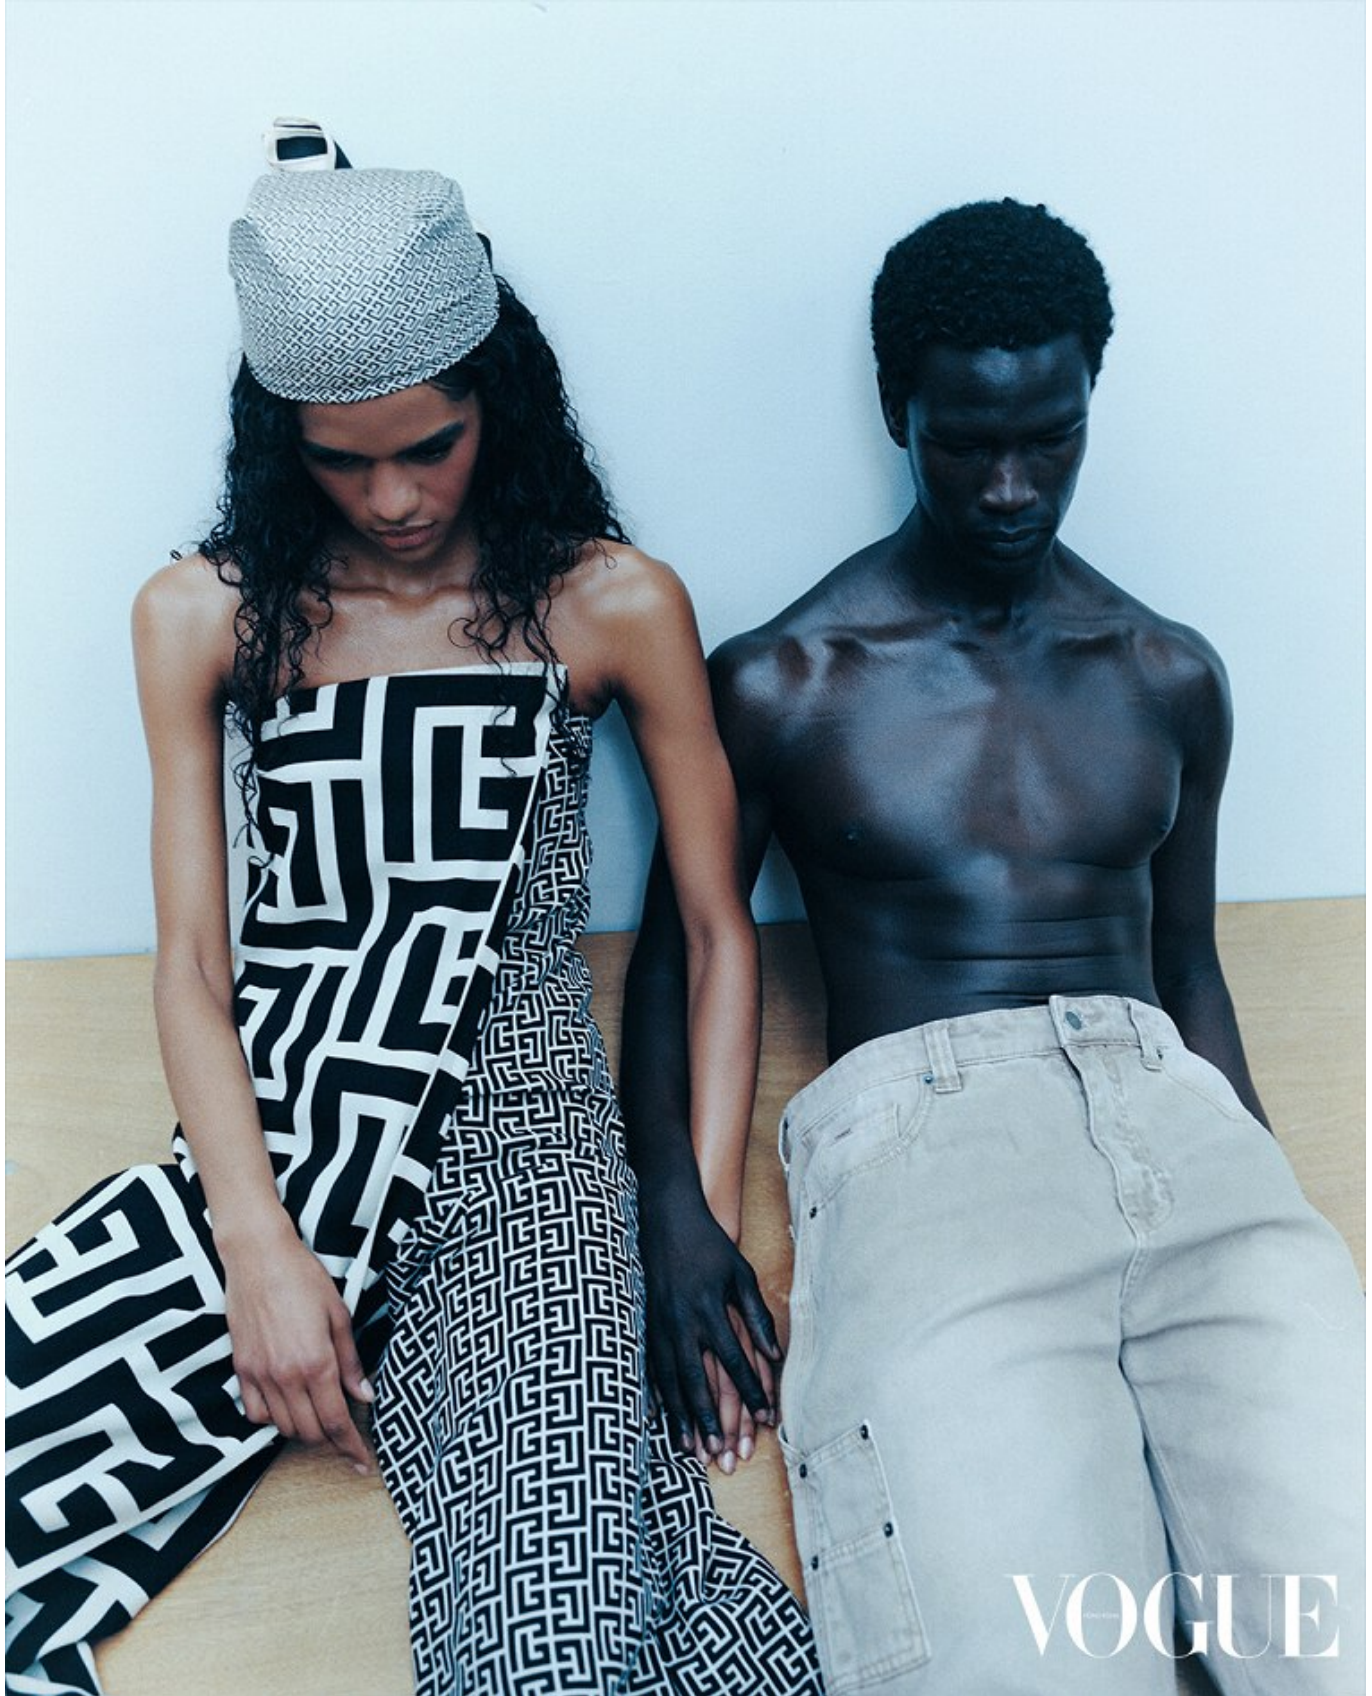

SEID MAHAMAT

BOSS MODELS

CAPE TOWN

Height: 188cm Chest: 90cm Waist: 68cm Suit: 38 R Shoe: 8.5 UK Hair: Black Eyes: Brown