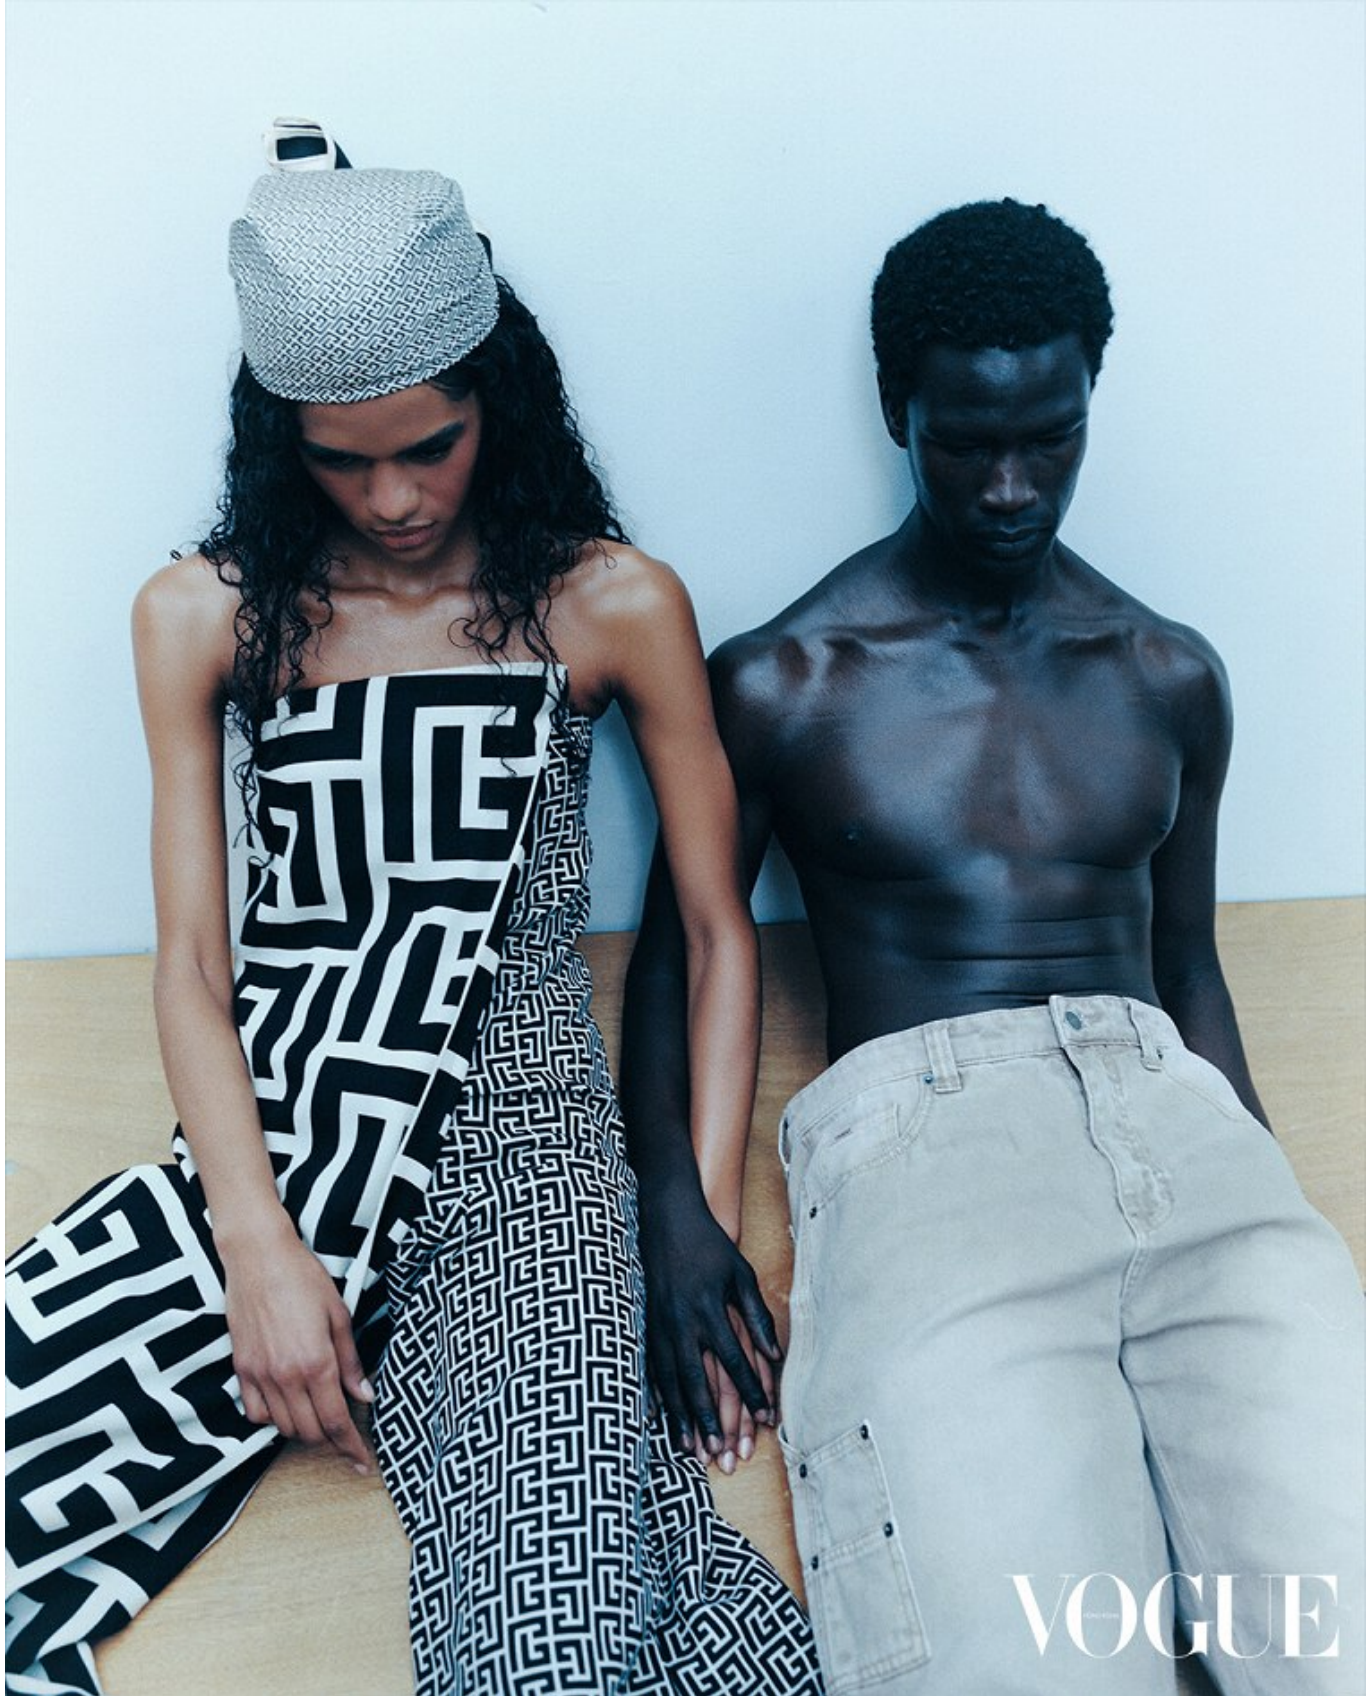

BOSS MODELS

CAPE TOWN

SEID MAHAMAT

Height: 188cm Chest: 90cm Waist: 68cm Suit: 38 R Shoe: 8.5 UK Hair: Black Eyes: Brown

BOSS MODELS

CAPE TOWN

SEID MAHAMAT

Height: 188cm Chest: 90cm Waist: 68cm Suit: 38 R Shoe: 8.5 UK Hair: Black Eyes: Brown