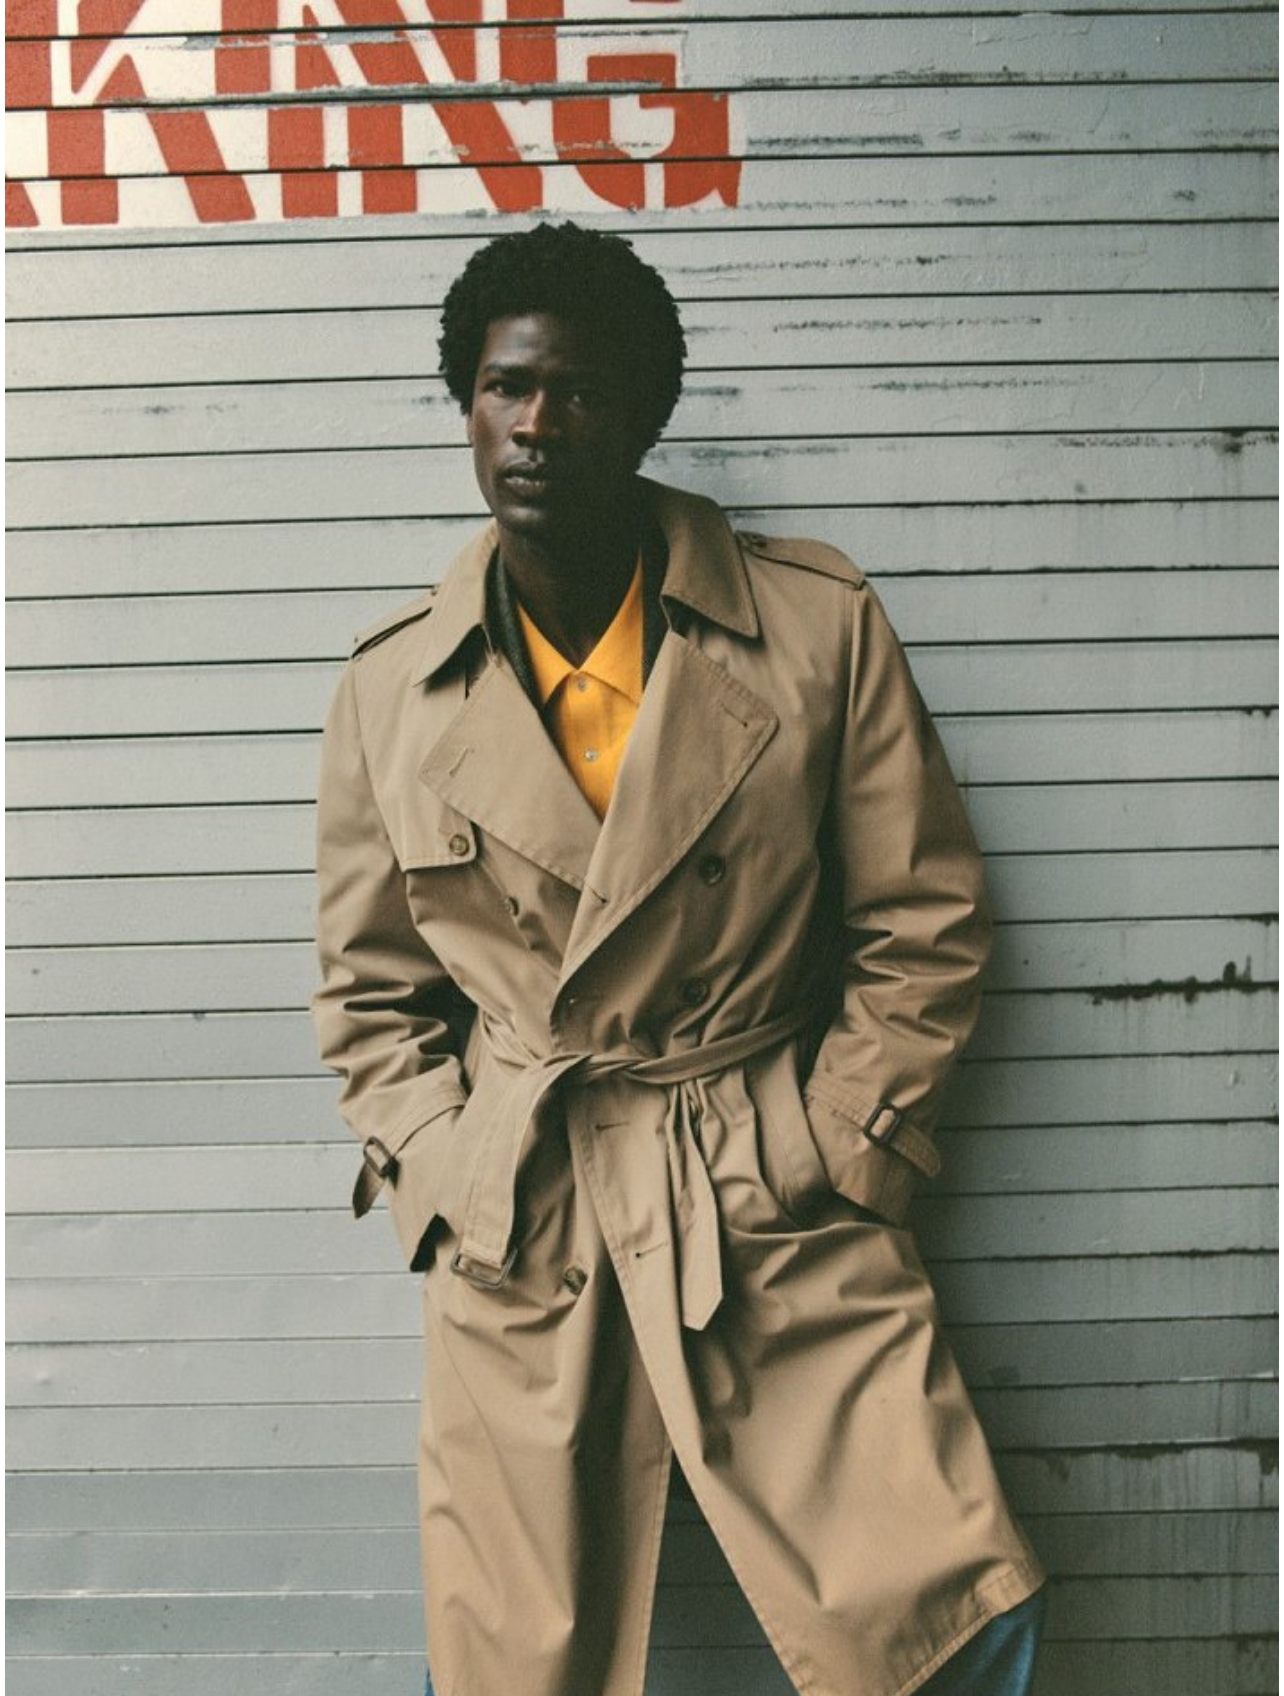

SEID MAHAMAT

BOSS MODELS

CAPE TOWN

Height: 188cm Chest: 90cm Waist: 68cm Suit: 38 R Shoe: 8.5 UK Hair: Black Eyes: Brown