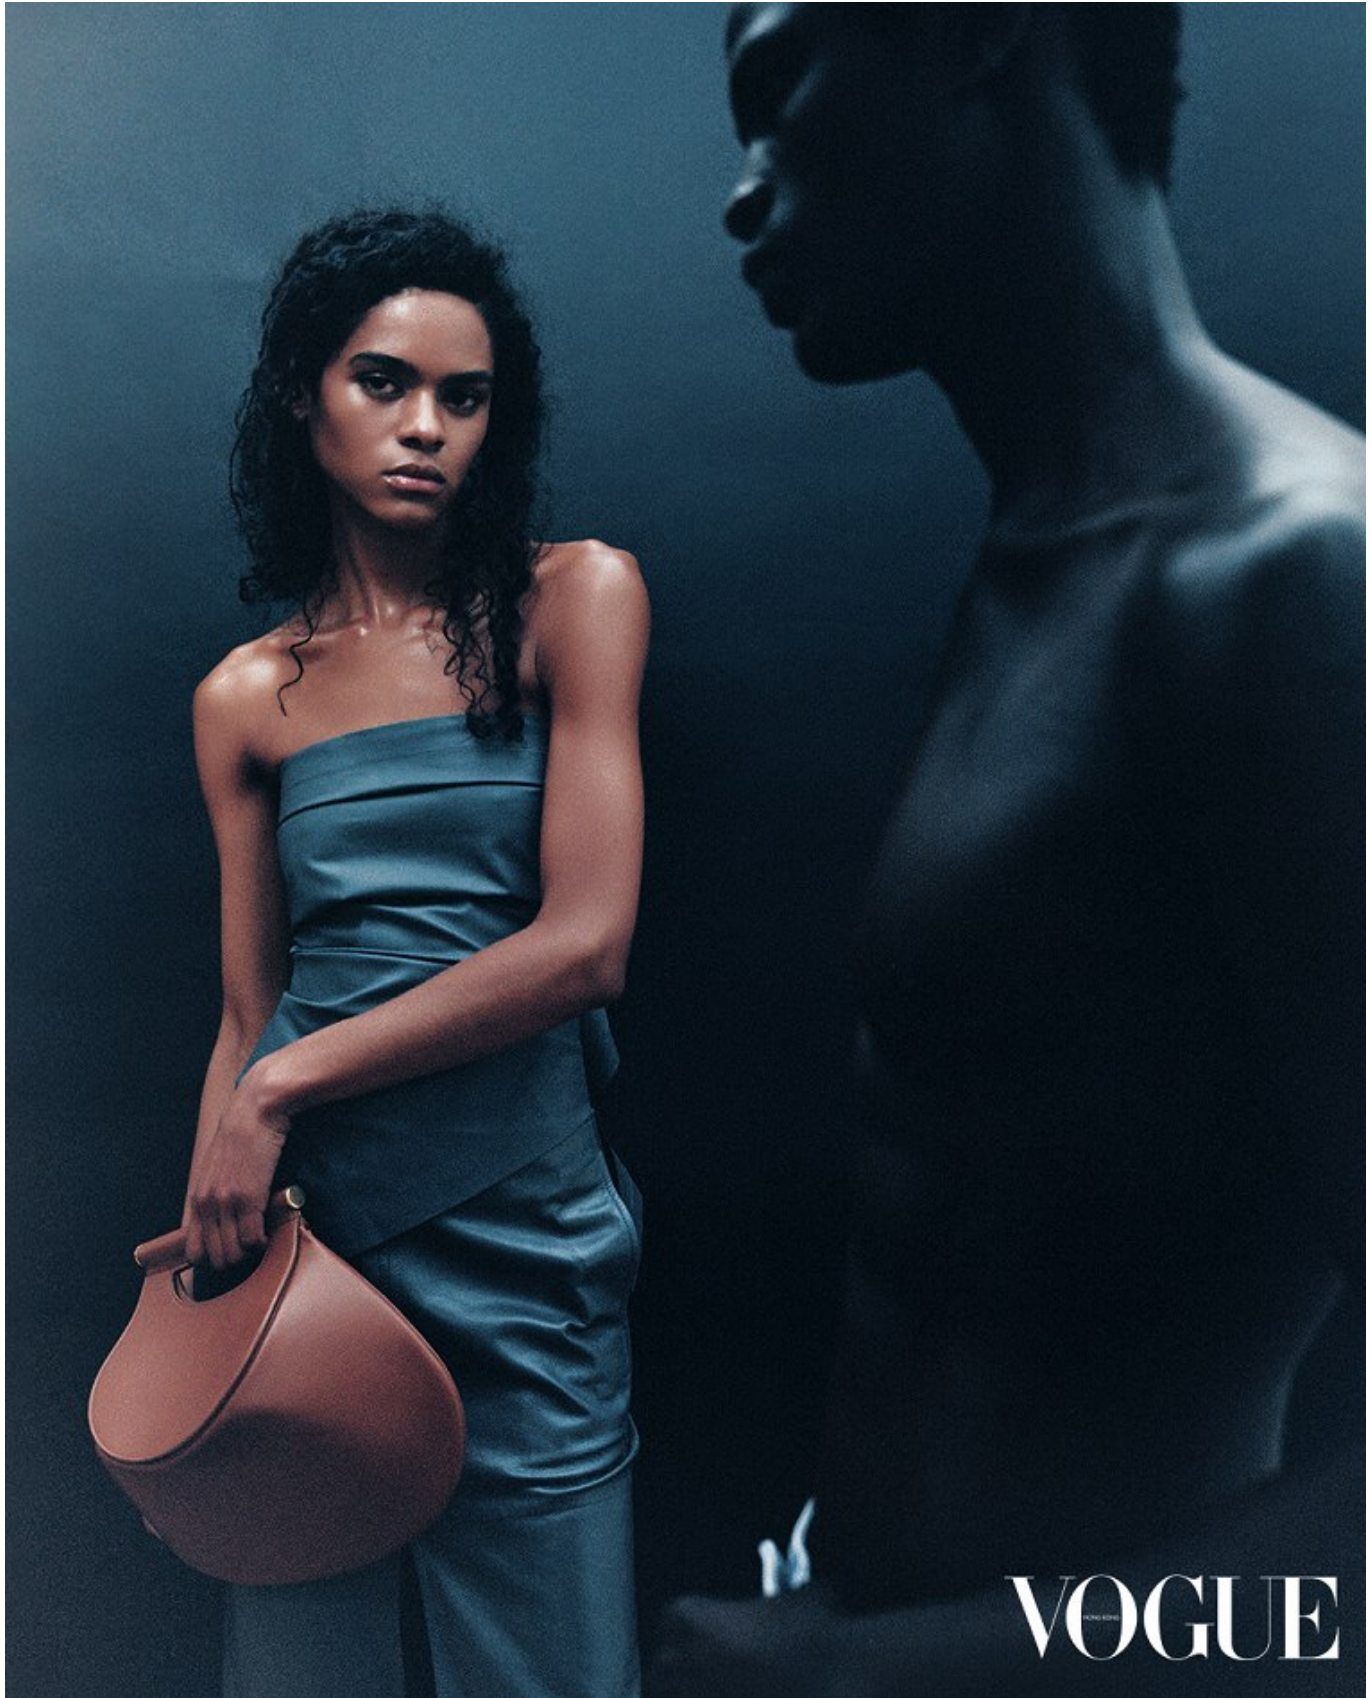

SEID MAHAMAT

BOSS MODELS

CAPE TOWN

VOGUE

SEID MAHAMAT

Height: 188cm Chest: 90cm Waist: 68cm Suit: 38 R Shoe: 8.5 UK Hair: Black Eyes: Brown