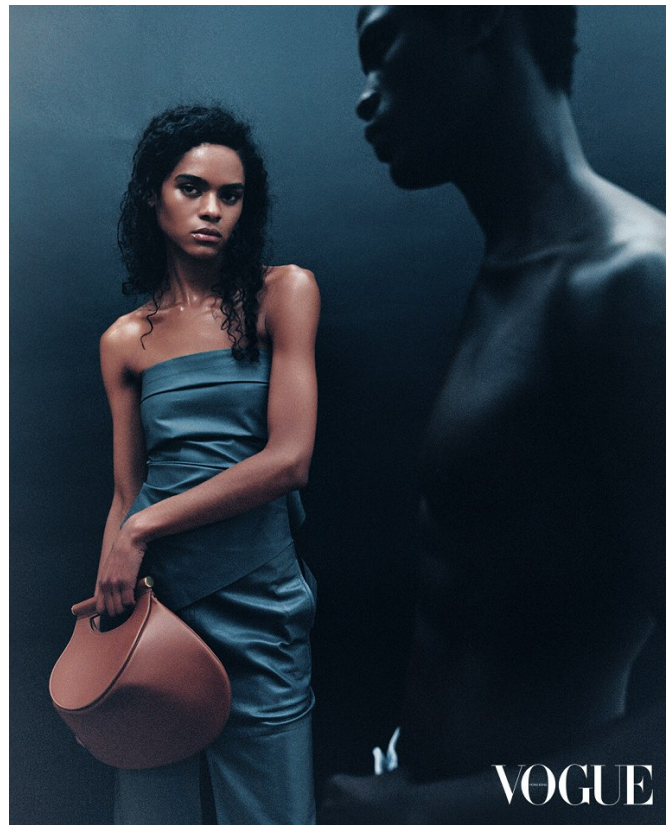

BOSS MODELS

CAPE TOWN

SEID MAHAMAT

Height: 188cm Chest: 90cm Waist: 68cm Suit: 38 R Shoe: 8.5 UK Hair: Black Eyes: Brown

BOSS MODELS

CAPE TOWN

SEID MAHAMAT

Height: 188cm Chest: 90cm Waist: 68cm Suit: 38 R Shoe: 8.5 UK Hair: Black Eyes: Brown