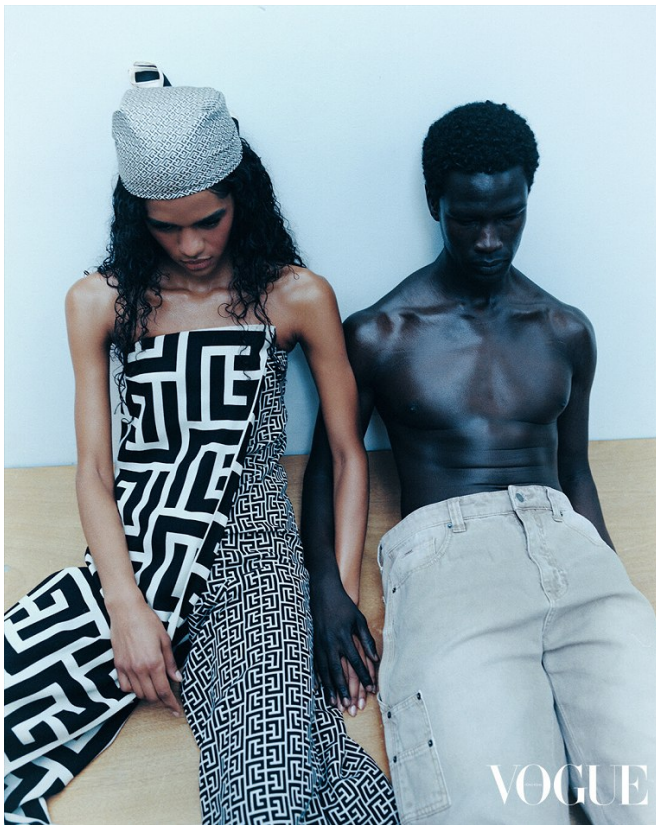

BOSS MODELS

CAPE TOWN

SEID MAHAMAT

Height: 188cm Chest: 90cm Waist: 68cm Suit: 38 R Shoe: 8.5 UK Hair: Black Eyes: Brown

BOSS MODELS

CAPE TOWN

SEID MAHAMAT

Height: 188cm Chest: 90cm Waist: 68cm Suit: 38 R Shoe: 8.5 UK Hair: Black Eyes: Brown