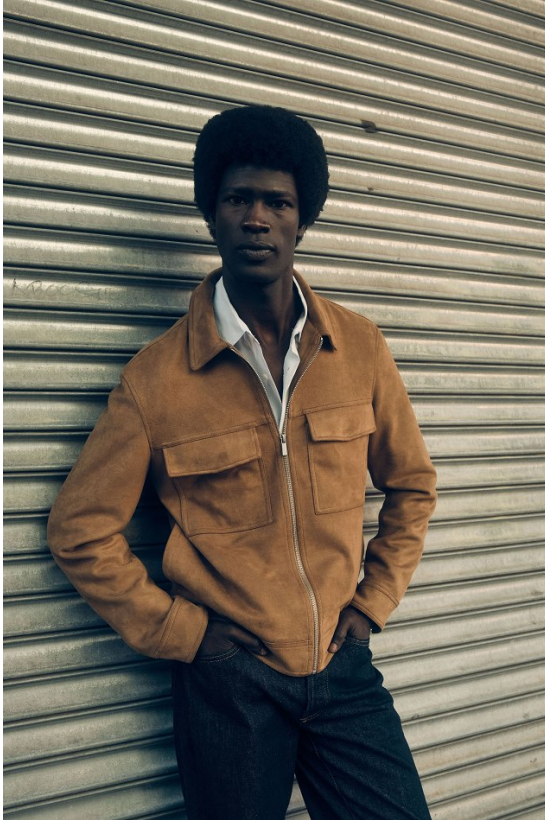

BOSS MODELS

CAPE TOWN

SEID MAHAMAT

Height: 188cm Chest: 90cm Waist: 68cm Suit: 38 R Shoe: 8.5 UK Hair: Black Eyes: Brown

BOSS MODELS

CAPE TOWN

SEID MAHAMAT

Height: 188cm Chest: 90cm Waist: 68cm Suit: 38 R Shoe: 8.5 UK Hair: Black Eyes: Brown

BOSS MODELS

CAPE TOWN

SEID MAHAMAT

Height: 188cm Chest: 90cm Waist: 68cm Suit: 38 R Shoe: 8.5 UK Hair: Black Eyes: Brown