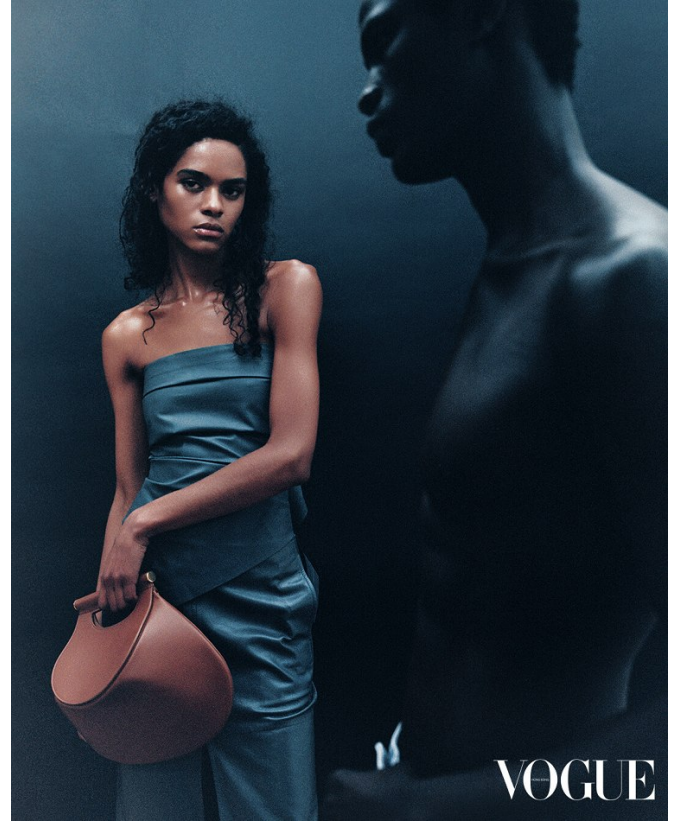

BOSS MODELS

CAPE TOWN

SEID MAHAMAT

Height: 188cm Chest: 90cm Waist: 68cm Suit: 38 R Shoe: 8.5 UK Hair: Black Eyes: Brown

BOSS MODELS

CAPE TOWN

SEID MAHAMAT

Height: 188cm Chest: 90cm Waist: 68cm Suit: 38 R Shoe: 8.5 UK Hair: Black Eyes: Brown

BOSS MODELS

CAPE TOWN

SEID MAHAMAT

Height: 188cm Chest: 90cm Waist: 68cm Suit: 38 R Shoe: 8.5 UK Hair: Black Eyes: Brown