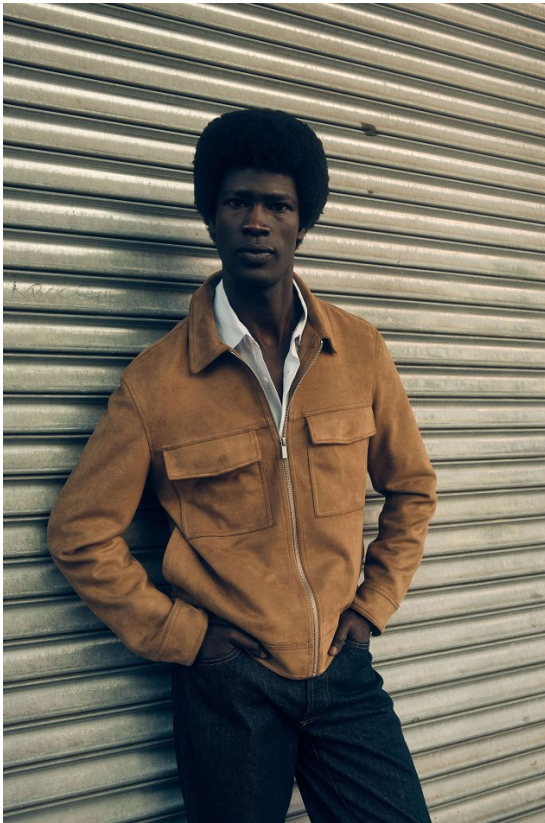

BOSS MODELS

CAPE TOWN

SEID MAHAMAT

Height: 188cm Chest: 90cm Waist: 68cm Suit: 38 R Shoe: 8.5 UK Hair: Black Eyes: Brown

BOSS MODELS

CAPE TOWN

SEID MAHAMAT

Height: 188cm Chest: 90cm Waist: 68cm Suit: 38 R Shoe: 8.5 UK Hair: Black Eyes: Brown