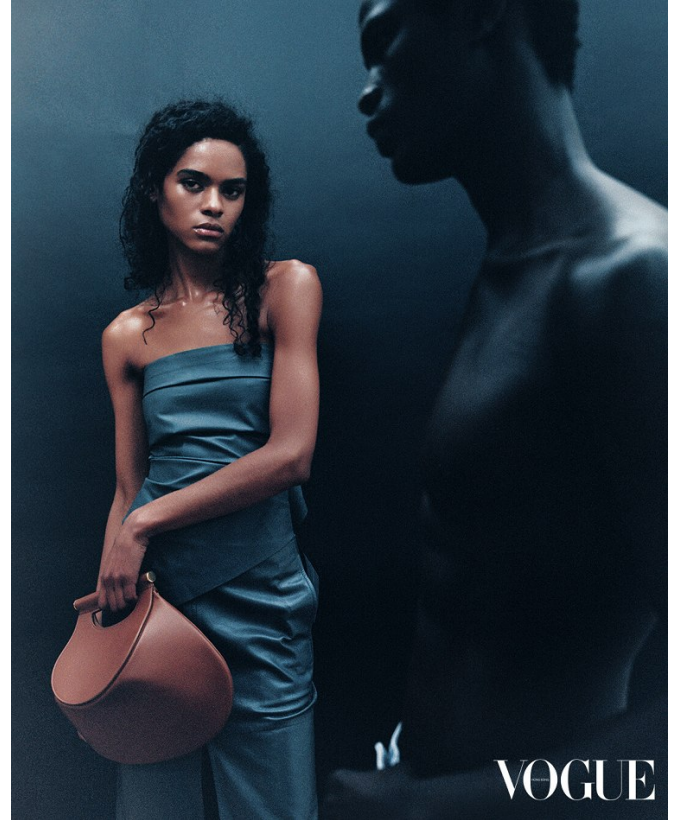

BOSS MODELS

CAPE TOWN

SEID MAHAMAT

Height: 188cm Chest: 90cm Waist: 68cm Suit: 38 R Shoe: 8.5 UK Hair: Black Eyes: Brown

BOSS MODELS

CAPE TOWN

SEID MAHAMAT

Height: 188cm Chest: 90cm Waist: 68cm Suit: 38 R Shoe: 8.5 UK Hair: Black Eyes: Brown

BOSS MODELS

CAPE TOWN

SEID MAHAMAT

Height: 188cm Chest: 90cm Waist: 68cm Suit: 38 R Shoe: 8.5 UK Hair: Black Eyes: Brown