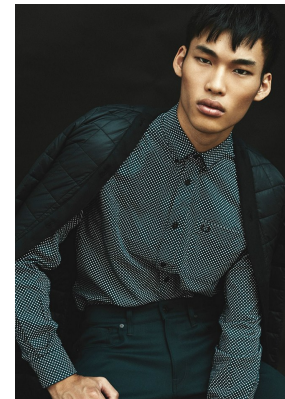

BOSS MODELS

CAPE TOWN

DSQUARED2

CHUN SOOT

Height: 185cm Chest: 91cm Waist: 71cm Suit: 36 R Shoe: 10.5 UK Hair: Black Eyes: Brown

BOSS MODELS

CAPE TOWN

CHUN SOOT

Height: 185cm Chest: 91cm Waist: 71cm Suit: 36 R Shoe: 10.5 UK Hair: Black Eyes: Brown

BOSS MODELS

CAPE TOWN

CHUN SOOT

Height: 185cm Chest: 91cm Waist: 71cm Suit: 36 R Shoe: 10.5 UK Hair: Black Eyes: Brown