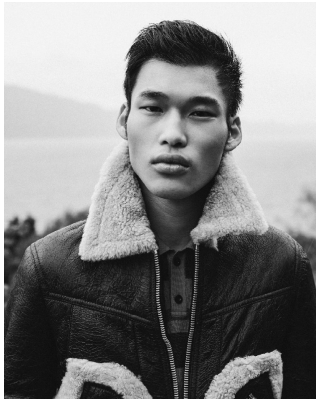

# BOSS MODELS

CAPE TOWN

**DSQUARED2**

## CHUN SOOT

Height: 185cm Chest: 91cm Waist: 71cm Suit: 36 R Shoe: 10.5 UK Hair: Black Eyes: Brown

# BOSS MODELS

CAPE TOWN