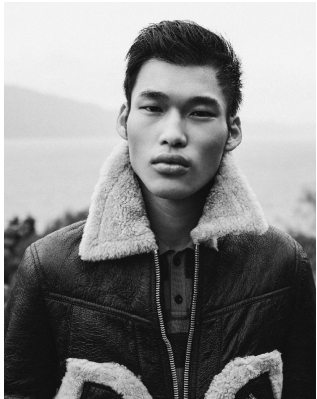

BOSS MODELS

CAPE TOWN

DSQUARED2

CHUN SOOT

Height: 185cm Chest: 91cm Waist: 71cm Suit: 36 R Shoe: 10.5 UK Hair: Black Eyes: Brown

BOSS MODELS

CAPE TOWN

CHUN SOOT

Height: 185cm Chest: 91cm Waist: 71cm Suit: 36 R Shoe: 10.5 UK Hair: Black Eyes: Brown

BOSS MODELS

CAPE TOWN

CHUN SOOT

Height: 185cm Chest: 91cm Waist: 71cm Suit: 36 R Shoe: 10.5 UK Hair: Black Eyes: Brown