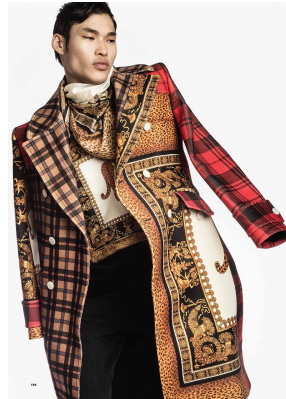

BOSS MODELS

CAPE TOWN

DSQUARED2

CHUN SOOT

Height: 185cm Chest: 91cm Waist: 71cm Suit: 36 R Shoe: 10.5 UK Hair: Black Eyes: Brown

BOSS MODELS

CAPE TOWN

CHUN SOOT

Height: 185cm Chest: 91cm Waist: 71cm Suit: 36 R Shoe: 10.5 UK Hair: Black Eyes: Brown

BOSS MODELS

CAPE TOWN

CHUN SOOT

Height: 185cm Chest: 91cm Waist: 71cm Suit: 36 R Shoe: 10.5 UK Hair: Black Eyes: Brown