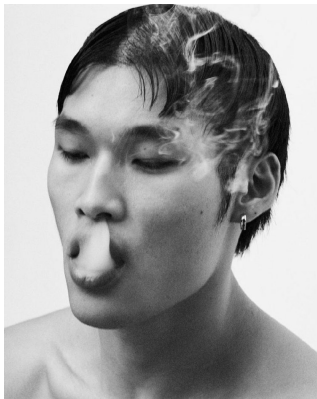

# BOSS MODELS

CAPE TOWN

**DSQUARED2**

## CHUN SOOT

Height: 185cm Chest: 91cm Waist: 71cm Suit: 36 R Shoe: 10.5 UK Hair: Black Eyes: Brown

# BOSS MODELS

CAPE TOWN