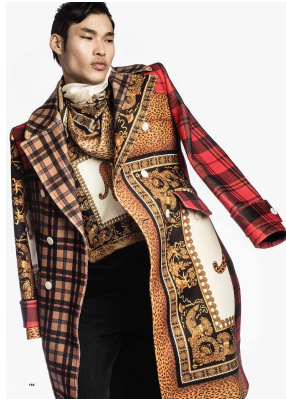

BOSS MODELS

CAPE TOWN

DSQUARED2

CHUN SOOT

Height: 185cm Chest: 91cm Waist: 71cm Suit: 36 R Shoe: 10.5 UK Hair: Black Eyes: Brown

BOSS MODELS

CAPE TOWN

CHUN SOOT

Height: 185cm Chest: 91cm Waist: 71cm Suit: 36 R Shoe: 10.5 UK Hair: Black Eyes: Brown

BOSS MODELS

CAPE TOWN

CHUN SOOT

Height: 185cm Chest: 91cm Waist: 71cm Suit: 36 R Shoe: 10.5 UK Hair: Black Eyes: Brown