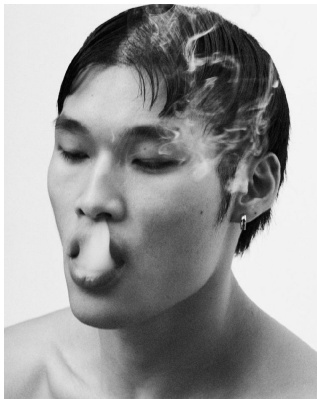

BOSS MODELS

CAPE TOWN

DSQUARED2

CHUN SOOT

Height: 185cm Chest: 91cm Waist: 71cm Suit: 36 R Shoe: 10.5 UK Hair: Black Eyes: Brown

BOSS MODELS

CAPE TOWN

CHUN SOOT

Height: 185cm Chest: 91cm Waist: 71cm Suit: 36 R Shoe: 10.5 UK Hair: Black Eyes: Brown

BOSS MODELS

CAPE TOWN

CHUN SOOT

Height: 185cm Chest: 91cm Waist: 71cm Suit: 36 R Shoe: 10.5 UK Hair: Black Eyes: Brown