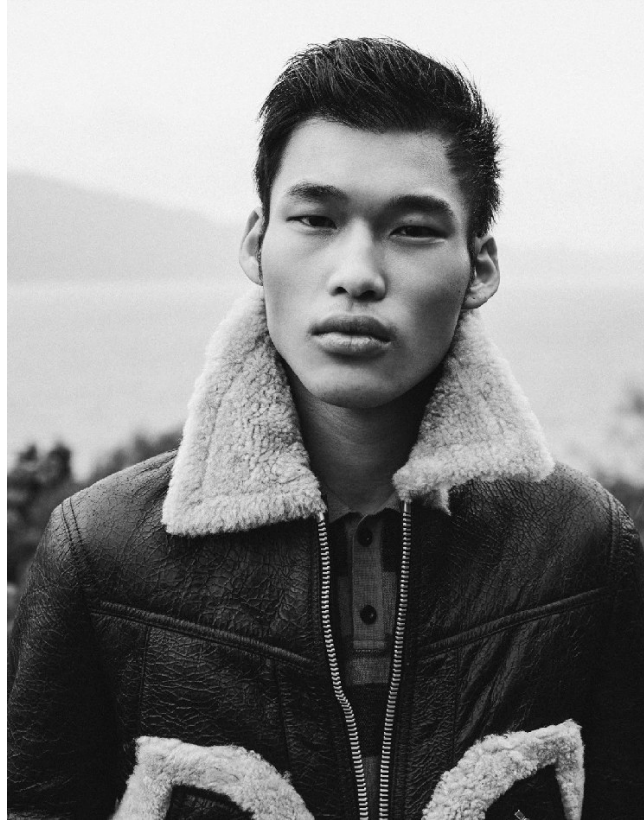

BOSS MODELS

CAPE TOWN

CHUN SOOT

Height: 185cm Chest: 91cm Waist: 71cm Suit: 36 R Shoe: 10.5 UK Hair: Black Eyes: Brown

BOSS MODELS

CAPE TOWN

CHUN SOOT

Height: 185cm Chest: 91cm Waist: 71cm Suit: 36 R Shoe: 10.5 UK Hair: Black Eyes: Brown

Height: 185cm Chest: 91cm Waist: 71cm Suit: 36 R Shoe: 10.5 UK Hair: Black Eyes: Brown

BOSS MODELS

CAPE TOWN

CHUN SOOT

Height: 185cm Chest: 91cm Waist: 71cm Suit: 36 R Shoe: 10.5 UK Hair: Black Eyes: Brown