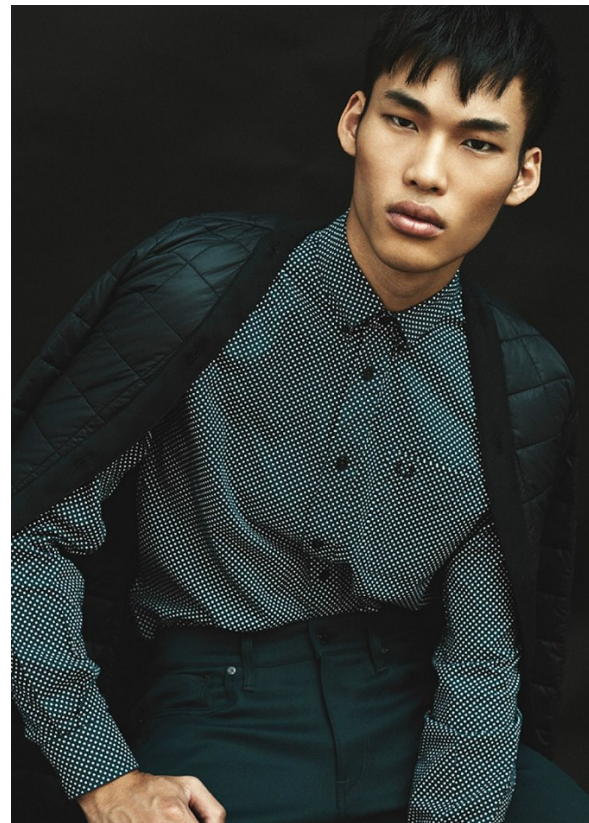

CHUN SOOT

Height: 185cm Chest: 91cm Waist: 71cm Suit: 36 R Shoe: 10.5 UK Hair: Black Eyes: Brown