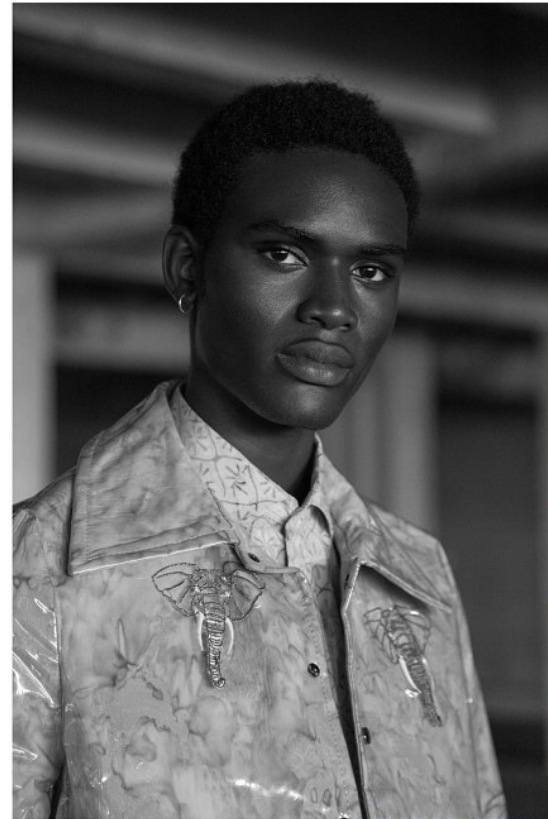

BOSS MODELS

CAPE TOWN

SAMI CHUKWUEBUKA

Height: 188cm Chest: 95cm Waist: 74cm Suit: 38 L Shoe: 10.5 UK Hair: Black Eyes: Brown

BOSS MODELS

CAPE TOWN

SAMI CHUKWUEBUKA

Height: 188cm Chest: 95cm Waist: 74cm Suit: 38 L Shoe: 10.5 UK Hair: Black Eyes: Brown