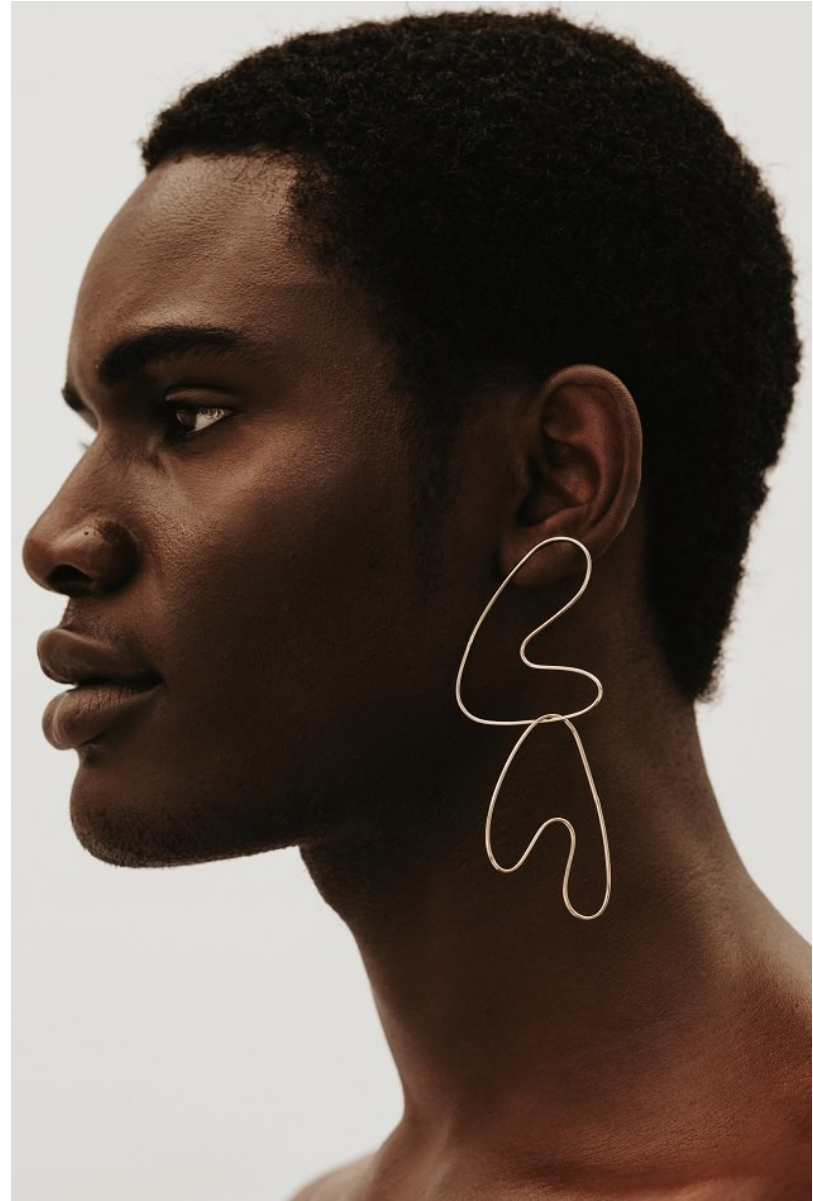

BOSS MODELS

CAPE TOWN

Height: 188cm Chest: 95cm Waist: 74cm Suit: 38 L Shoe: 10.5 UK Hair: Black Eyes: Brown