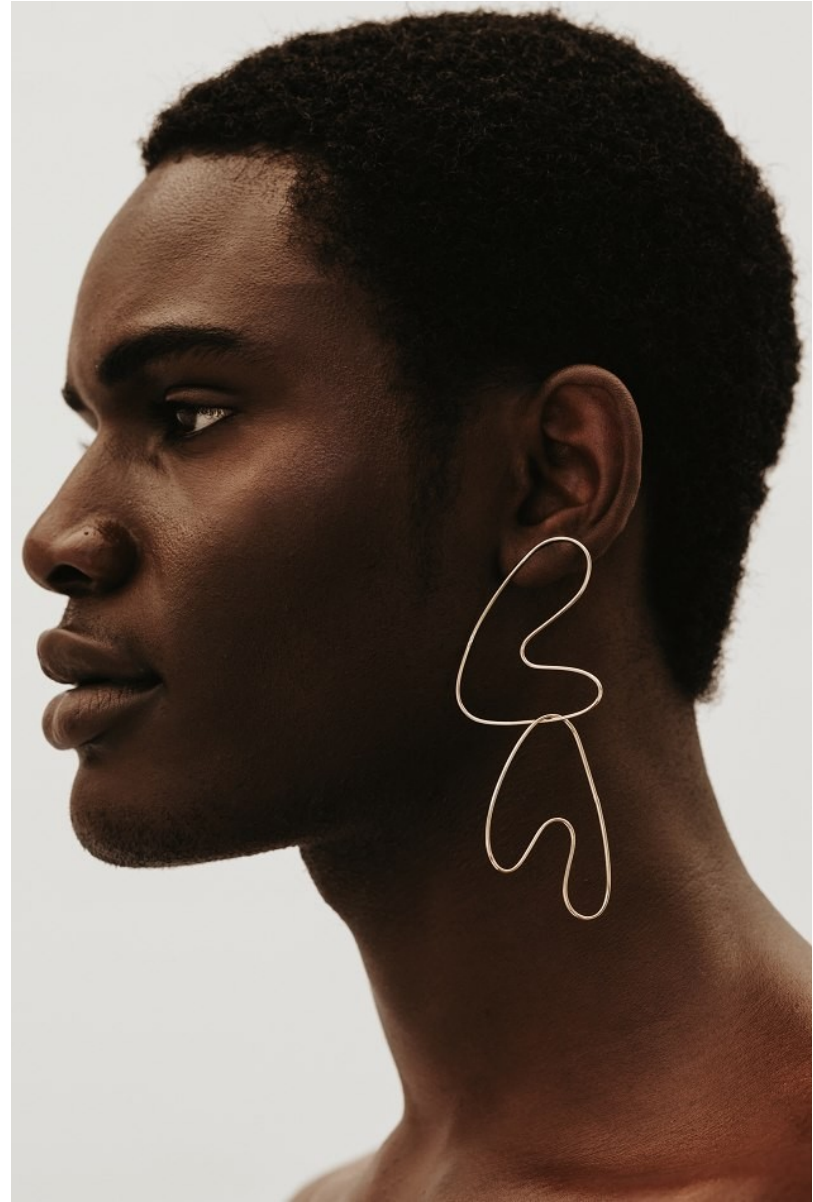

BOSS MODELS

CAPE TOWN

SAMI CHUKWUEBUKA

Height: 188cm Chest: 95cm Waist: 74cm Suit: 38 L Shoe: 10.5 UK Hair: Black Eyes: Brown

BOSS MODELS

CAPE TOWN

SAMI CHUKWUEBUKA

Height: 188cm Chest: 95cm Waist: 74cm Suit: 38 L Shoe: 10.5 UK Hair: Black Eyes: Brown