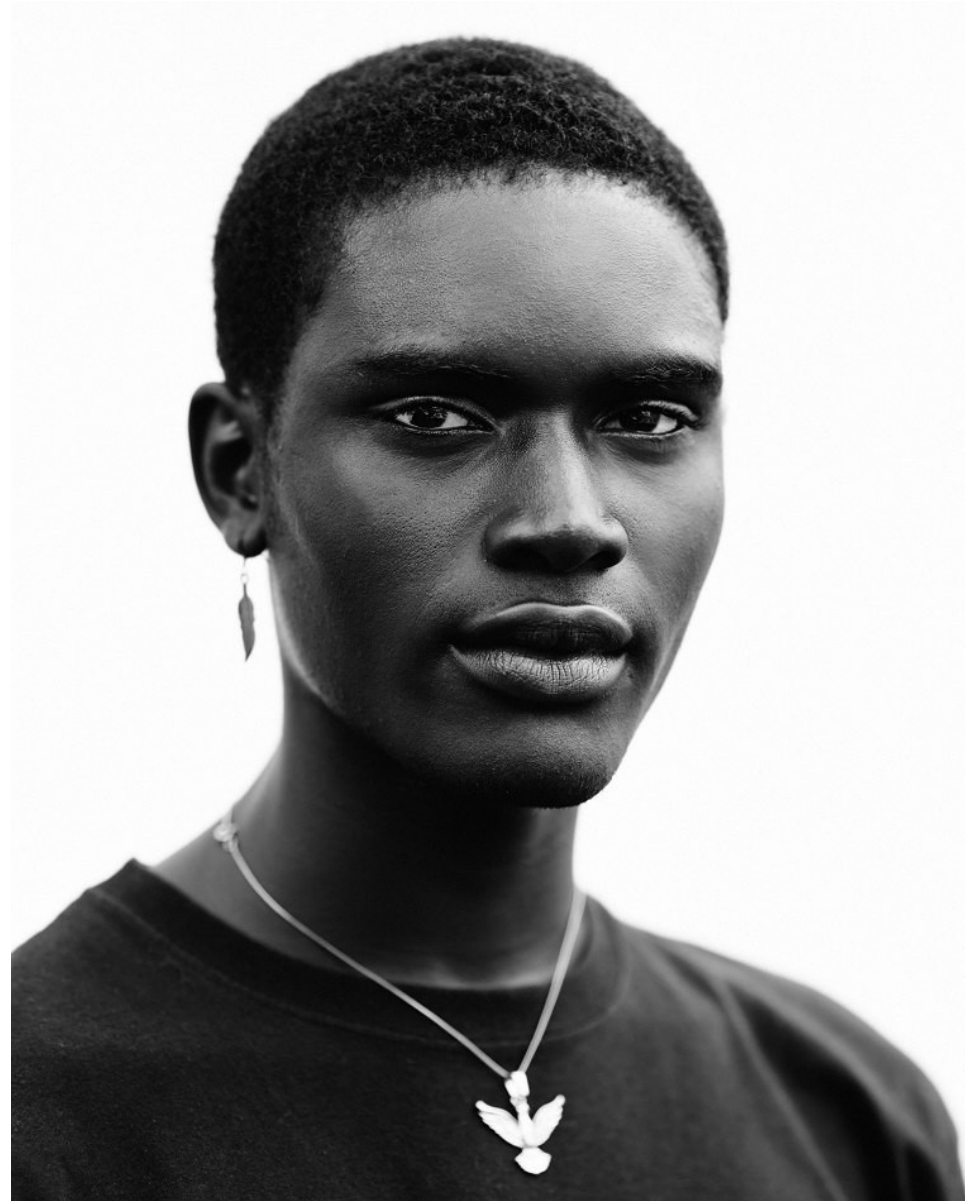

BOSS MODELS

CAPE TOWN

SAMI CHUKWUEBUKA

Height: 188cm Chest: 95cm Waist: 74cm Suit: 38 L Shoe: 10.5 UK Hair: Black Eyes: Brown