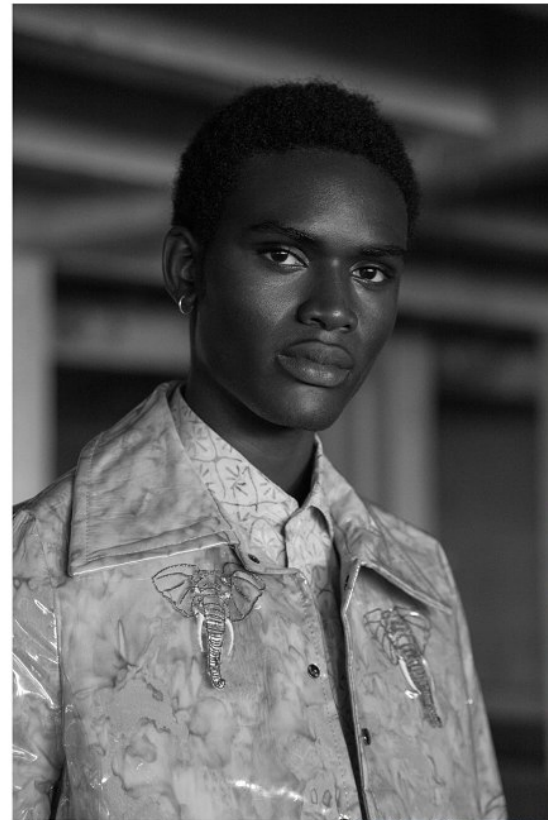

BOSS MODELS

CAPE TOWN

SAMI CHUKWUEBUKA

Height: 188cm Chest: 95cm Waist: 74cm Suit: 38 L Shoe: 10.5 UK Hair: Black Eyes: Brown

BOSS MODELS

CAPE TOWN

SAMI CHUKWUEBUKA

Height: 188cm Chest: 95cm Waist: 74cm Suit: 38 L Shoe: 10.5 UK Hair: Black Eyes: Brown