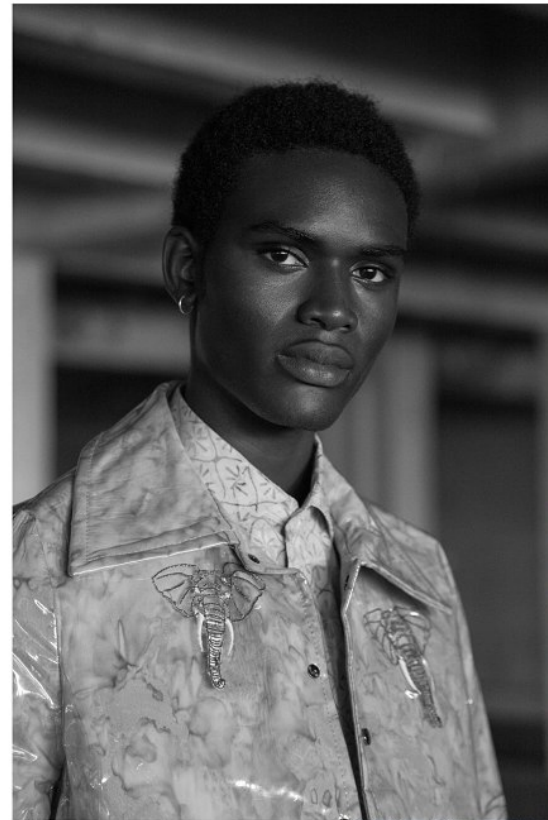

# BOSS MODELS

CAPE TOWN

SAMI CHUKWUEBUKA

Height: 188cm Chest: 95cm Waist: 74cm Suit: 38 L Shoe: 10.5 UK Hair: Black Eyes: Brown