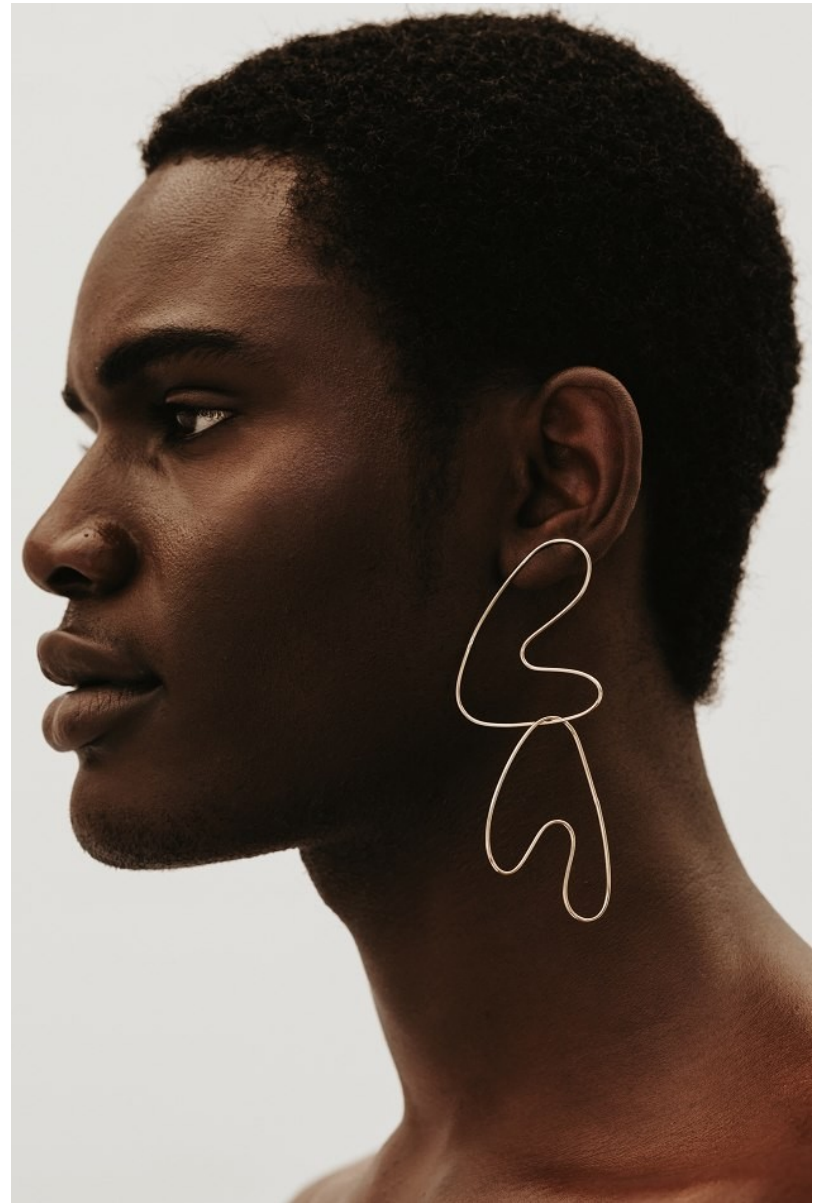

BOSS MODELS

CAPE TOWN

SAMI CHUKWUEBUKA

Height: 188cm Chest: 95cm Waist: 74cm Suit: 38 L Shoe: 10.5 UK Hair: Black Eyes: Brown

BOSS MODELS

CAPE TOWN

SAMI CHUKWUEBUKA

Height: 188cm Chest: 95cm Waist: 74cm Suit: 38 L Shoe: 10.5 UK Hair: Black Eyes: Brown