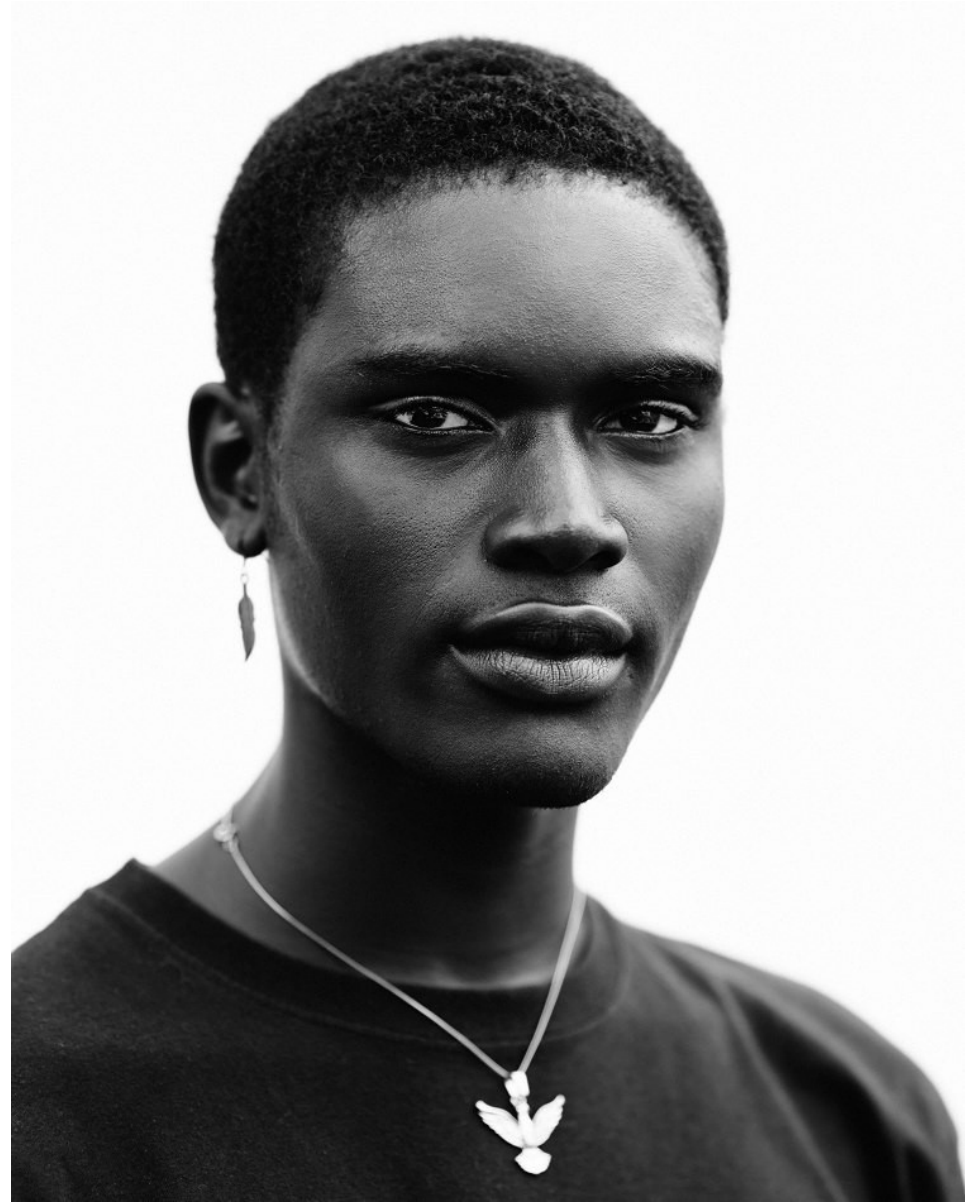

BOSS MODELS

CAPE TOWN

SAMI CHUKWUEBUKA

Height: 188cm Chest: 95cm Waist: 74cm Suit: 38 L Shoe: 10.5 UK Hair: Black Eyes: Brown