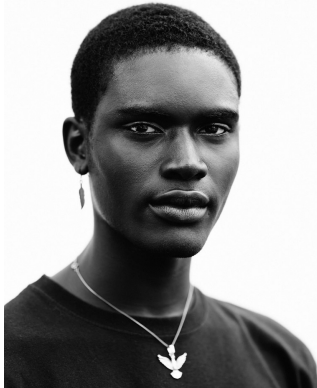

BOSS MODELS

CAPE TOWN

SAMI CHUKWUEBUKA

Height: 188cm Chest: 95cm Waist: 74cm Suit: 38 L Shoe: 10.5 UK Hair: Black Eyes: Brown

BOSS MODELS

CAPE TOWN

SAMI CHUKWUEBUKA

Height: 188cm Chest: 95cm Waist: 74cm Suit: 38 L Shoe: 10.5 UK Hair: Black Eyes: Brown