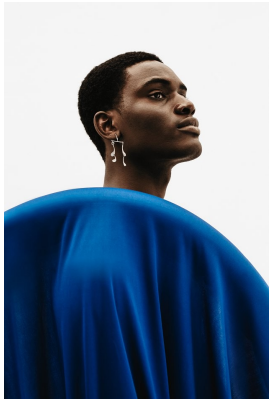

# BOSS MODELS

CAPE TOWN

SAMI CHUKWUEBUKA

Height: 188cm Chest: 95cm Waist: 74cm Suit: 38 L Shoe: 10.5 UK Hair: Black Eyes: Brown

# BOSS MODELS

CAPE TOWN

## SAMI CHUKWUEBUKA

Height: 188cm Chest: 95cm Waist: 74cm Suit: 38 L Shoe: 10.5 UK Hair: Black Eyes: Brown