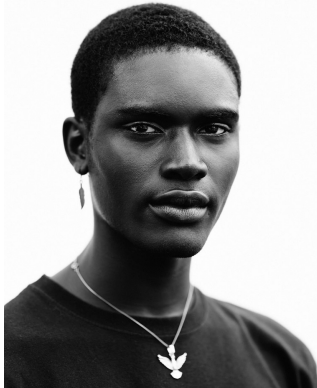

# BOSS MODELS

CAPE TOWN

SAMI CHUKWUEBUKA

Height: 188cm Chest: 95cm Waist: 74cm Suit: 38 L Shoe: 10.5 UK Hair: Black Eyes: Brown

# BOSS MODELS

CAPE TOWN

## SAMI CHUKWUEBUKA

Height: 188cm Chest: 95cm Waist: 74cm Suit: 38 L Shoe: 10.5 UK Hair: Black Eyes: Brown