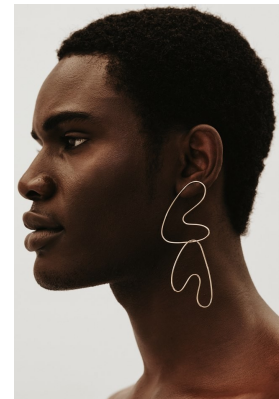

BOSS MODELS

CAPE TOWN

SAMI CHUKWUEBUKA

Height: 188cm Chest: 95cm Waist: 74cm Suit: 38 L Shoe: 10.5 UK Hair: Black Eyes: Brown

BOSS MODELS

CAPE TOWN

SAMI CHUKWUEBUKA

Height: 188cm Chest: 95cm Waist: 74cm Suit: 38 L Shoe: 10.5 UK Hair: Black Eyes: Brown