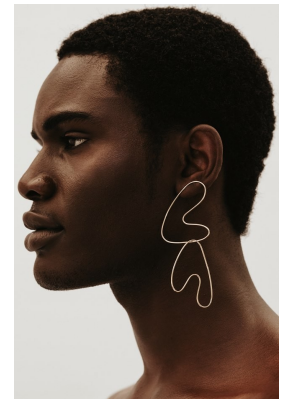

BOSS MODELS

CAPE TOWN

SAMI CHUKWUEBUKA

Height: 188cm Chest: 95cm Waist: 74cm Suit: 38 L Shoe: 10.5 UK Hair: Black Eyes: Brown

BOSS MODELS

CAPE TOWN

SAMI CHUKWUEBUKA

Height: 188cm Chest: 95cm Waist: 74cm Suit: 38 L Shoe: 10.5 UK Hair: Black Eyes: Brown