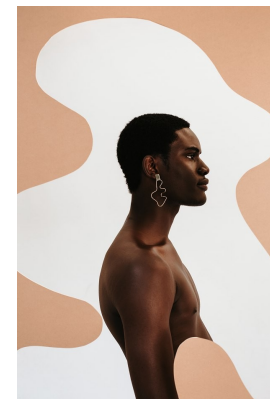

BOSS MODELS

CAPE TOWN

SAMI CHUKWUEBUKA

Height: 188cm Chest: 95cm Waist: 74cm Suit: 38 L Shoe: 10.5 UK Hair: Black Eyes: Brown

BOSS MODELS

CAPE TOWN

SAMI CHUKWUEBUKA

Height: 188cm Chest: 95cm Waist: 74cm Suit: 38 L Shoe: 10.5 UK Hair: Black Eyes: Brown