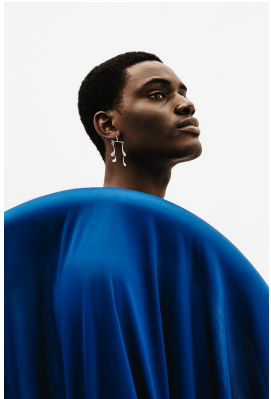

BOSS MODELS

CAPE TOWN

SAMI CHUKWUEBUKA

Height: 188cm Chest: 95cm Waist: 74cm Suit: 38 L Shoe: 10.5 UK Hair: Black Eyes: Brown

BOSS MODELS

CAPE TOWN

SAMI CHUKWUEBUKA

Height: 188cm Chest: 95cm Waist: 74cm Suit: 38 L Shoe: 10.5 UK Hair: Black Eyes: Brown