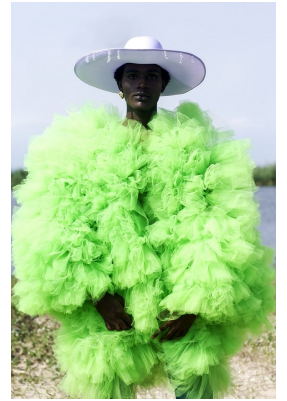

# BOSS MODELS

CAPE TOWN

SAMI CHUKWUEBUKA

Height: 188cm Chest: 95cm Waist: 74cm Suit: 38 L Shoe: 10.5 UK Hair: Black Eyes: Brown

# BOSS MODELS

CAPE TOWN

## SAMI CHUKWUEBUKA

Height: 188cm Chest: 95cm Waist: 74cm Suit: 38 L Shoe: 10.5 UK Hair: Black Eyes: Brown