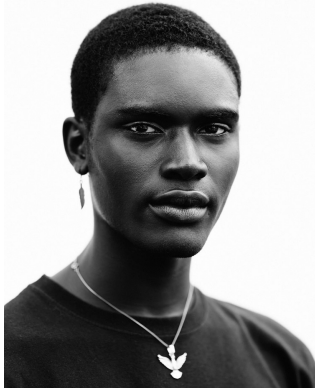

BOSS MODELS

CAPE TOWN

SAMI CHUKWUEBUKA

Height: 188cm Chest: 95cm Waist: 74cm Suit: 38 L Shoe: 10.5 UK Hair: Black Eyes: Brown

BOSS MODELS

CAPE TOWN

SAMI CHUKWUEBUKA

Height: 188cm Chest: 95cm Waist: 74cm Suit: 38 L Shoe: 10.5 UK Hair: Black Eyes: Brown