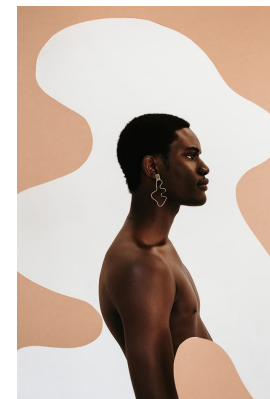

# BOSS MODELS

CAPE TOWN

SAMI CHUKWUEBUKA

Height: 188cm Chest: 95cm Waist: 74cm Suit: 38 L Shoe: 10.5 UK Hair: Black Eyes: Brown

# BOSS MODELS

CAPE TOWN

## SAMI CHUKWUEBUKA

Height: 188cm Chest: 95cm Waist: 74cm Suit: 38 L Shoe: 10.5 UK Hair: Black Eyes: Brown