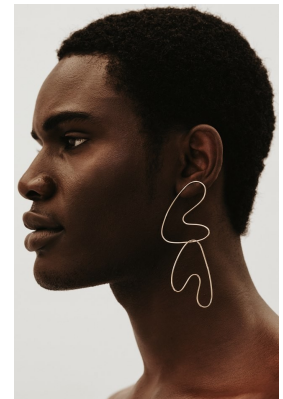

# BOSS MODELS

CAPE TOWN

SAMI CHUKWUEBUKA

Height: 188cm Chest: 95cm Waist: 74cm Suit: 38 L Shoe: 10.5 UK Hair: Black Eyes: Brown

# BOSS MODELS

CAPE TOWN

## SAMI CHUKWUEBUKA

Height: 188cm Chest: 95cm Waist: 74cm Suit: 38 L Shoe: 10.5 UK Hair: Black Eyes: Brown