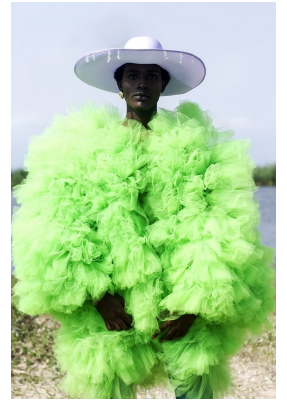

BOSS MODELS

CAPE TOWN

SAMI CHUKWUEBUKA

Height: 188cm Chest: 95cm Waist: 74cm Suit: 38 L Shoe: 10.5 UK Hair: Black Eyes: Brown

BOSS MODELS

CAPE TOWN

SAMI CHUKWUEBUKA

Height: 188cm Chest: 95cm Waist: 74cm Suit: 38 L Shoe: 10.5 UK Hair: Black Eyes: Brown