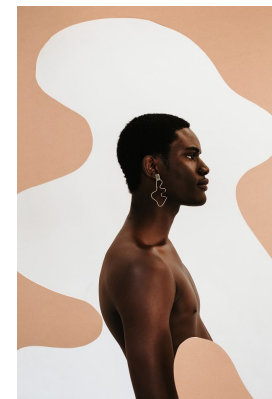

BOSS MODELS

CAPE TOWN

SAMI CHUKWUEBUKA

Height: 188cm Chest: 95cm Waist: 74cm Suit: 38 L Shoe: 10.5 UK Hair: Black Eyes: Brown

BOSS MODELS

CAPE TOWN

SAMI CHUKWUEBUKA

Height: 188cm Chest: 95cm Waist: 74cm Suit: 38 L Shoe: 10.5 UK Hair: Black Eyes: Brown