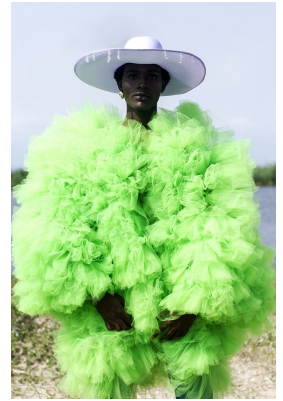

BOSS MODELS

CAPE TOWN

SAMI CHUKWUEBUKA

Height: 188cm Chest: 95cm Waist: 74cm Suit: 38 L Shoe: 10.5 UK Hair: Black Eyes: Brown

BOSS MODELS

CAPE TOWN

SAMI CHUKWUEBUKA

Height: 188cm Chest: 95cm Waist: 74cm Suit: 38 L Shoe: 10.5 UK Hair: Black Eyes: Brown