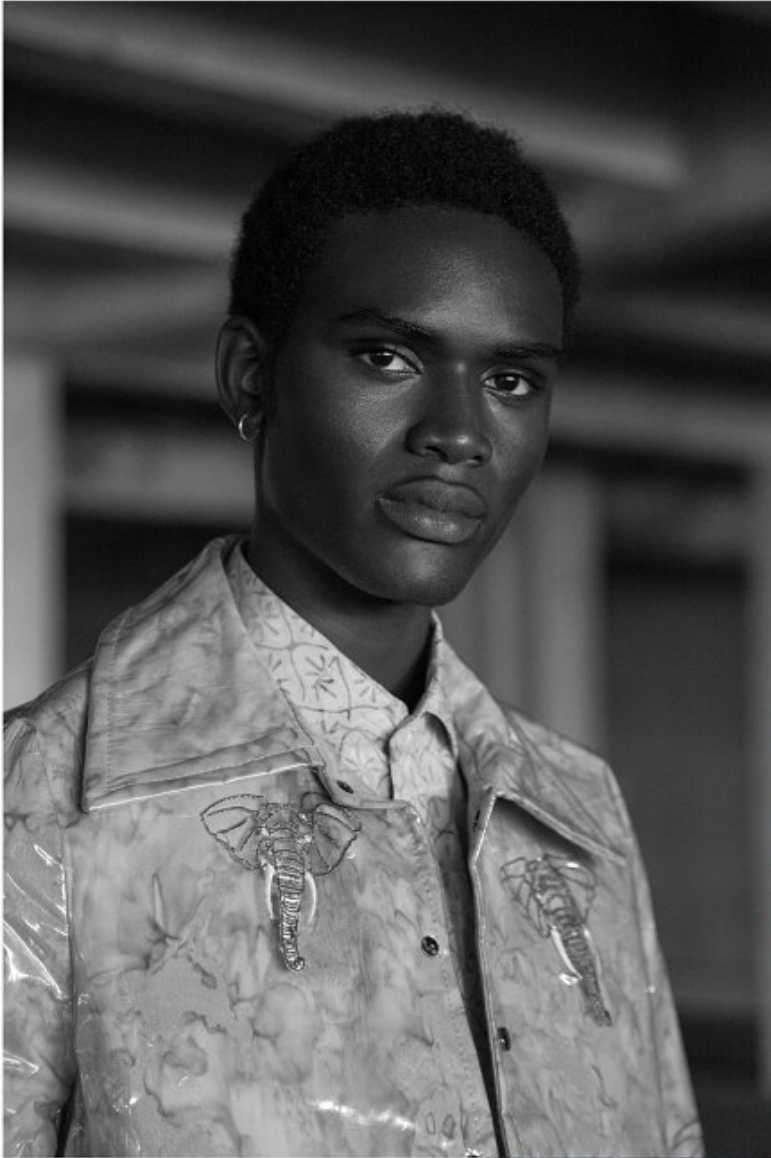

# BOSS MODELS

CAPE TOWN

SAMI CHUKWUEBUKA

Height: 188cm Chest: 95cm Waist: 74cm Suit: 38 L Shoe: 10.5 UK Hair: Black Eyes: Brown

# BOSS MODELS

CAPE TOWN

**SAMI CHUKWUEBUKA**

Height: 188cm Chest: 95cm Waist: 74cm Suit: 38 L Shoe: 10.5 UK Hair: Black Eyes: Brown