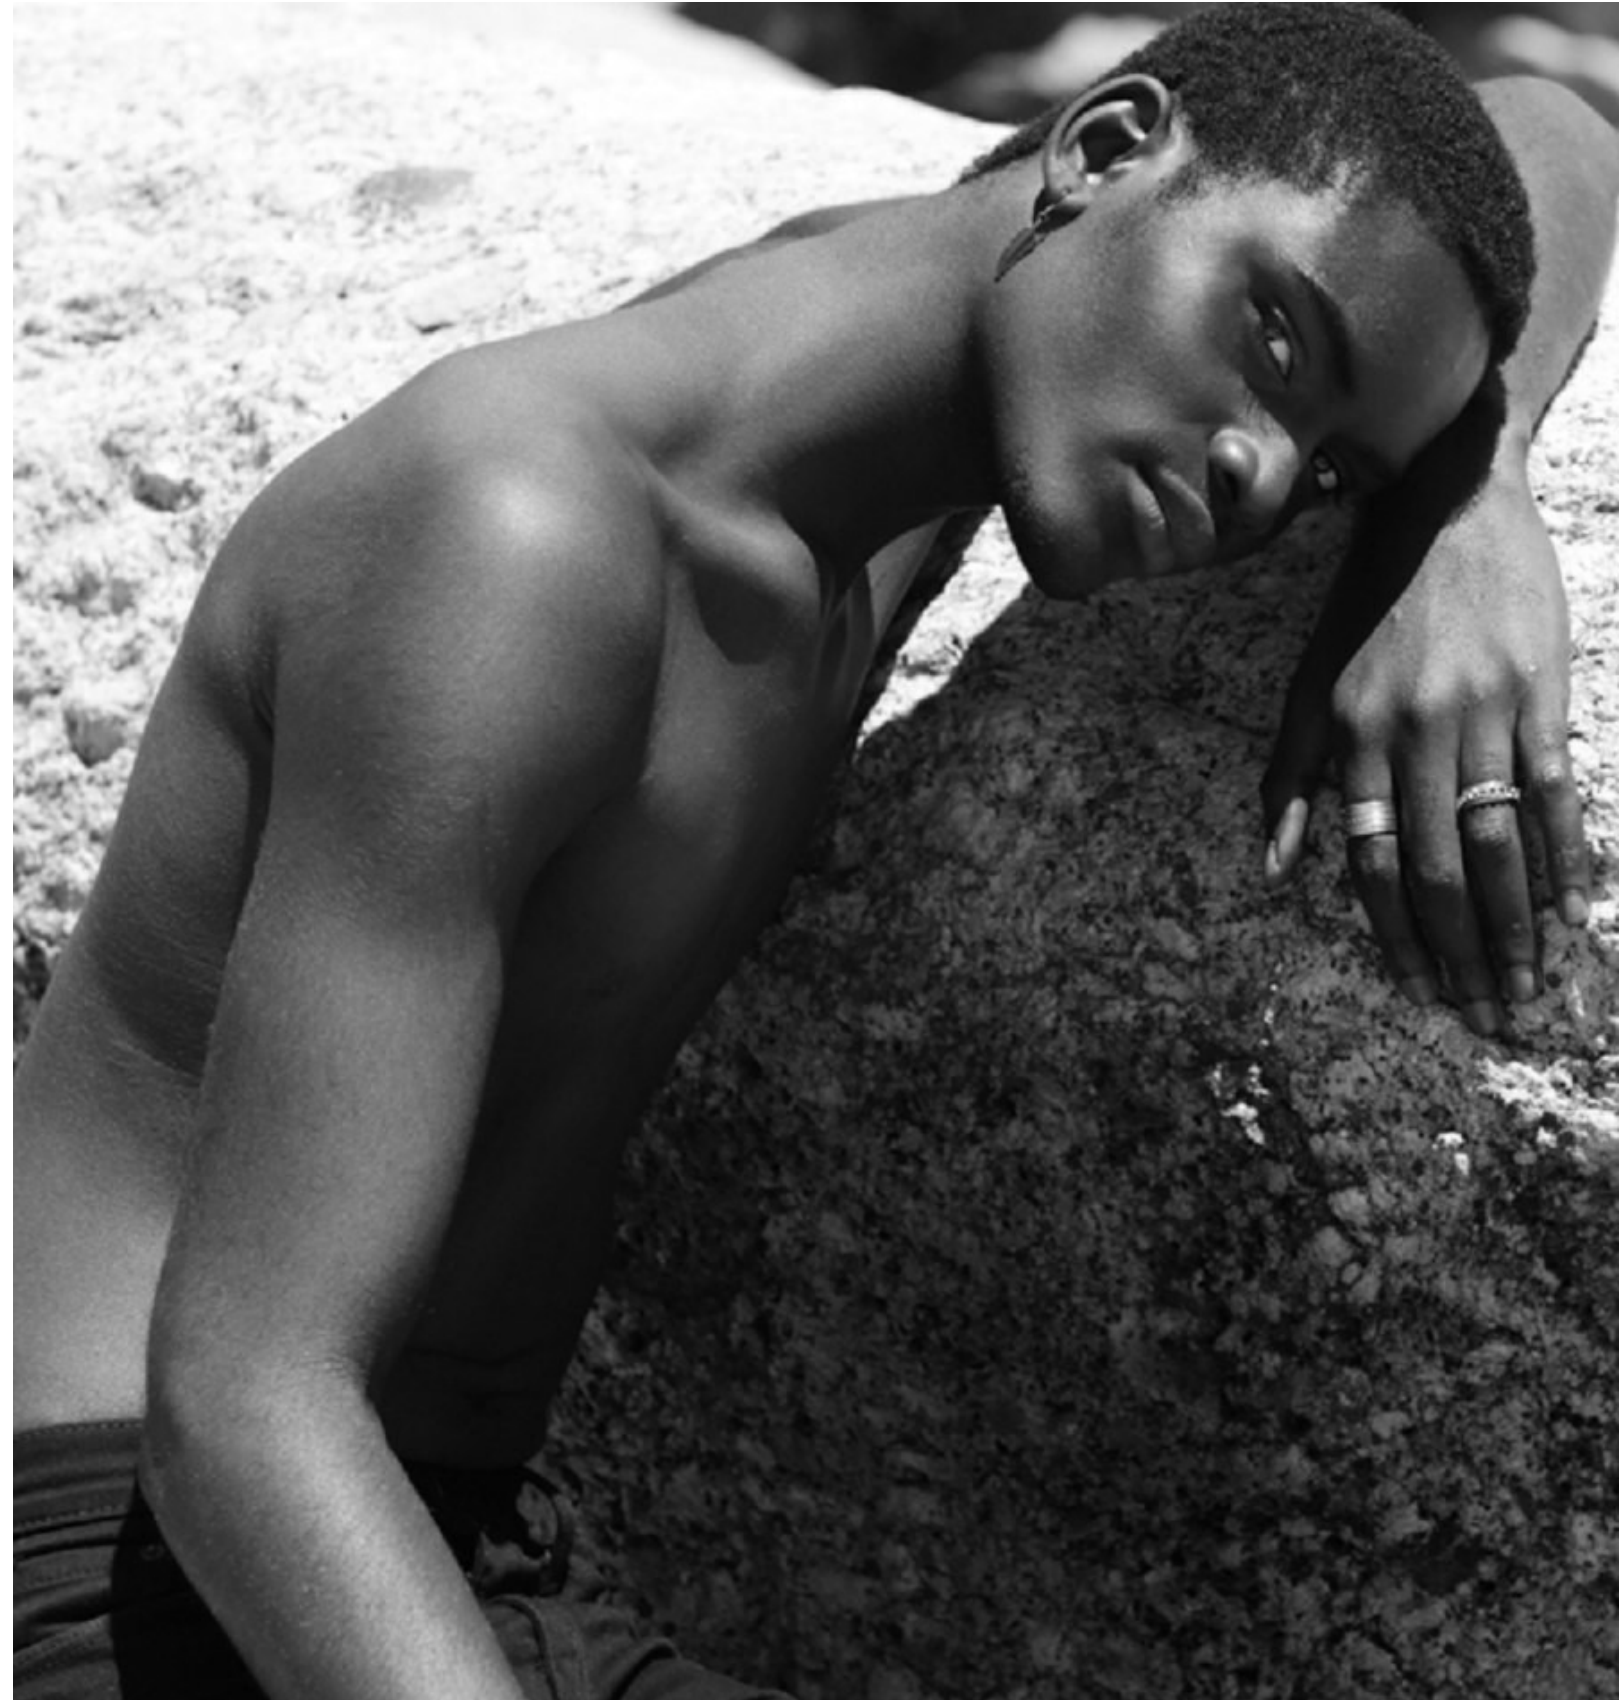

SAMI CHUKWUEBUKA

BOSS MODELS

CAPE TOWN

Height: 188cm Chest: 95cm Waist: 74cm Suit: 38 L Shoe: 10.5 UK Hair: Black Eyes: Brown