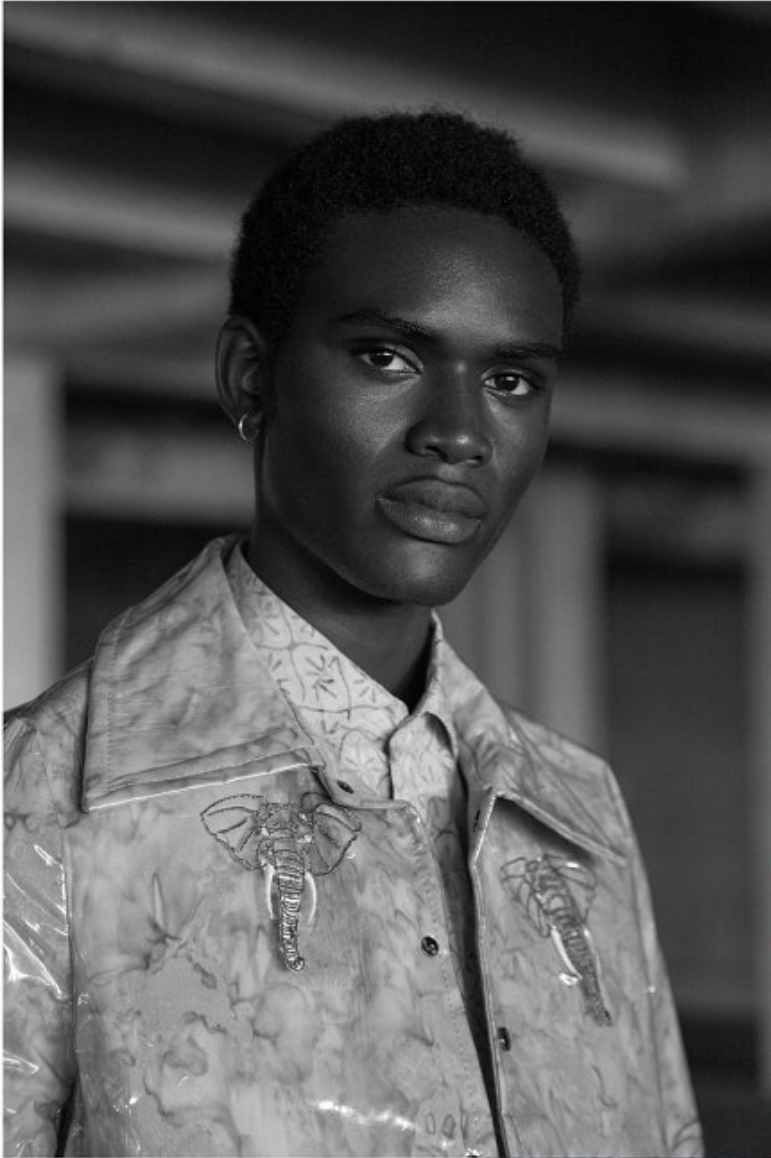

BOSS MODELS

CAPE TOWN

SAMI CHUKWUEBUKA

Height: 188cm Chest: 95cm Waist: 74cm Suit: 38 L Shoe: 10.5 UK Hair: Black Eyes: Brown

BOSS MODELS

CAPE TOWN

SAMI CHUKWUEBUKA

Height: 188cm Chest: 95cm Waist: 74cm Suit: 38 L Shoe: 10.5 UK Hair: Black Eyes: Brown