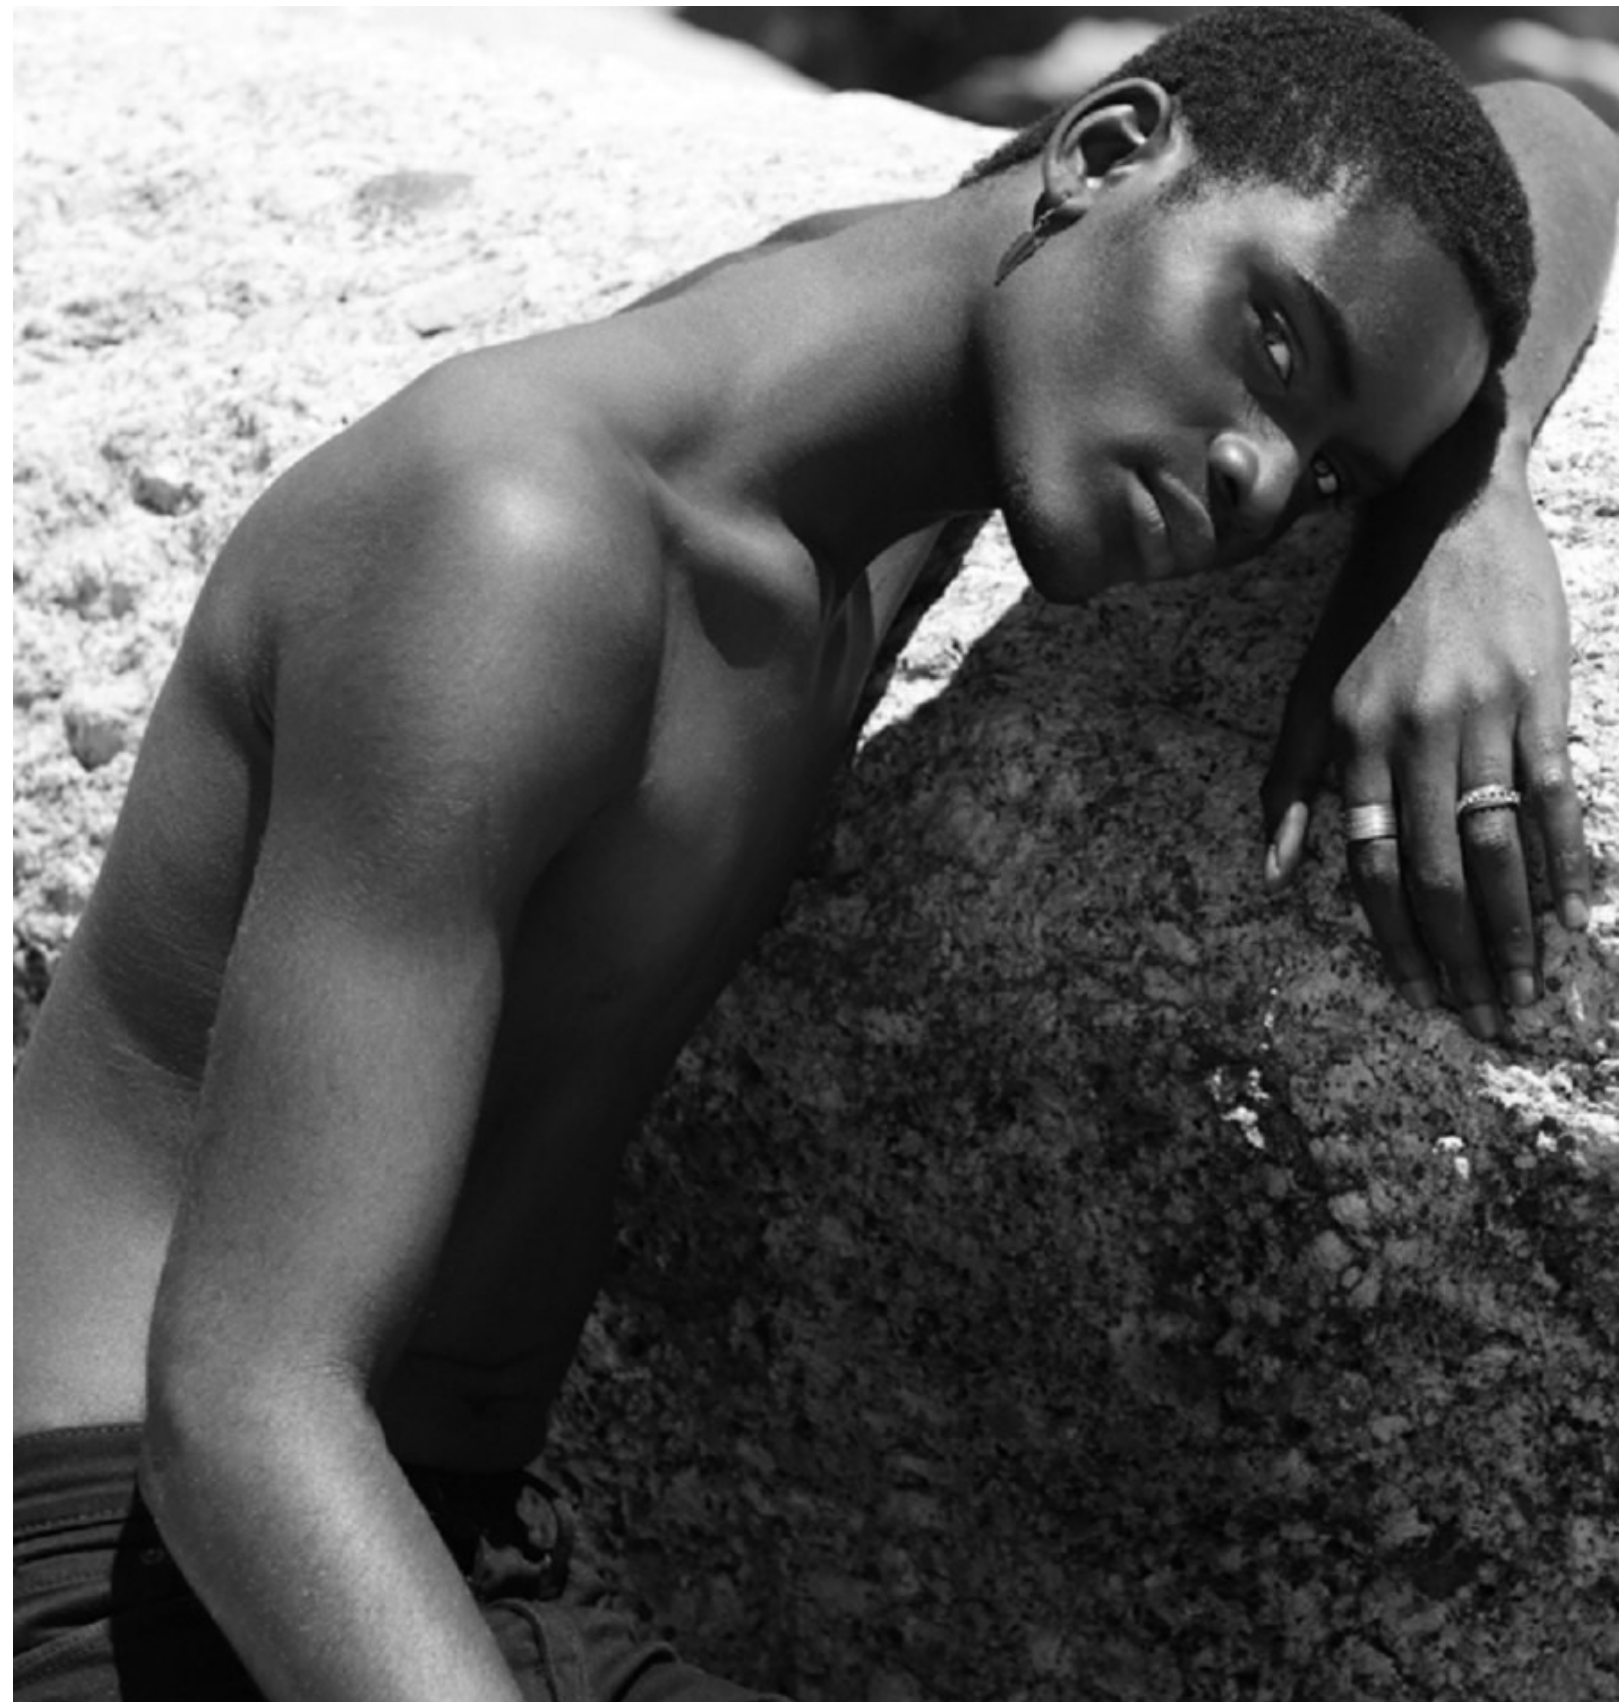

SAMI CHUKWUEBUKA

BOSS MODELS

CAPE TOWN

Height: 188cm Chest: 95cm Waist: 74cm Suit: 38 L Shoe: 10.5 UK Hair: Black Eyes: Brown