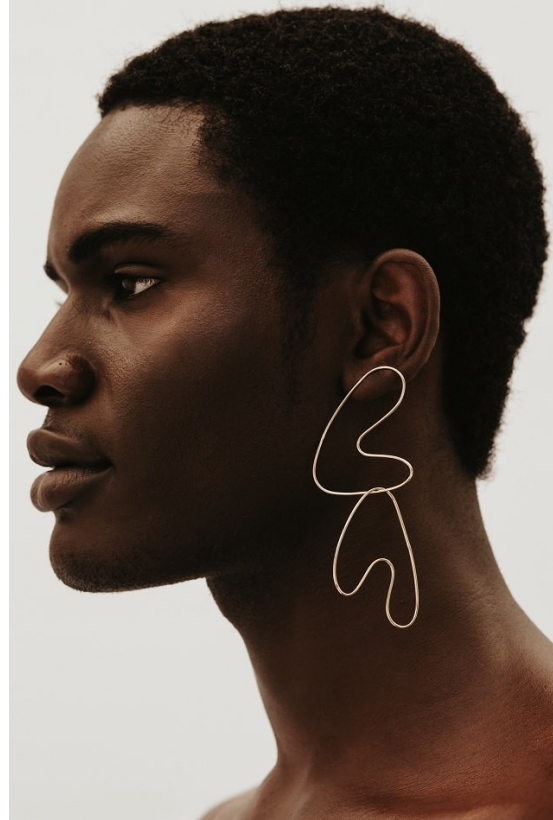

# BOSS MODELS

CAPE TOWN

SAMI CHUKWUEBUKA

Height: 188cm Chest: 95cm Waist: 74cm Suit: 38 L Shoe: 10.5 UK Hair: Black Eyes: Brown

# BOSS MODELS

CAPE TOWN

**SAMI CHUKWUEBUKA**

Height: 188cm Chest: 95cm Waist: 74cm Suit: 38 L Shoe: 10.5 UK Hair: Black Eyes: Brown