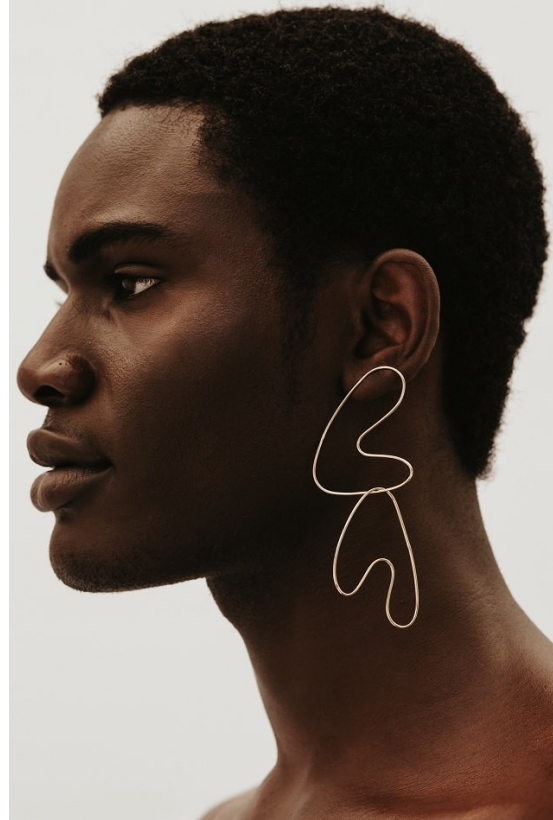

# BOSS MODELS

CAPE TOWN

**SAMI CHUKWUEBUKA**

Height: 188cm Chest: 95cm Waist: 74cm Suit: 38 L Shoe: 10.5 UK Hair: Black Eyes: Brown

# BOSS MODELS

CAPE TOWN

SAMI CHUKWUEBUKA

Height: 188cm Chest: 95cm Waist: 74cm Suit: 38 L Shoe: 10.5 UK Hair: Black Eyes: Brown