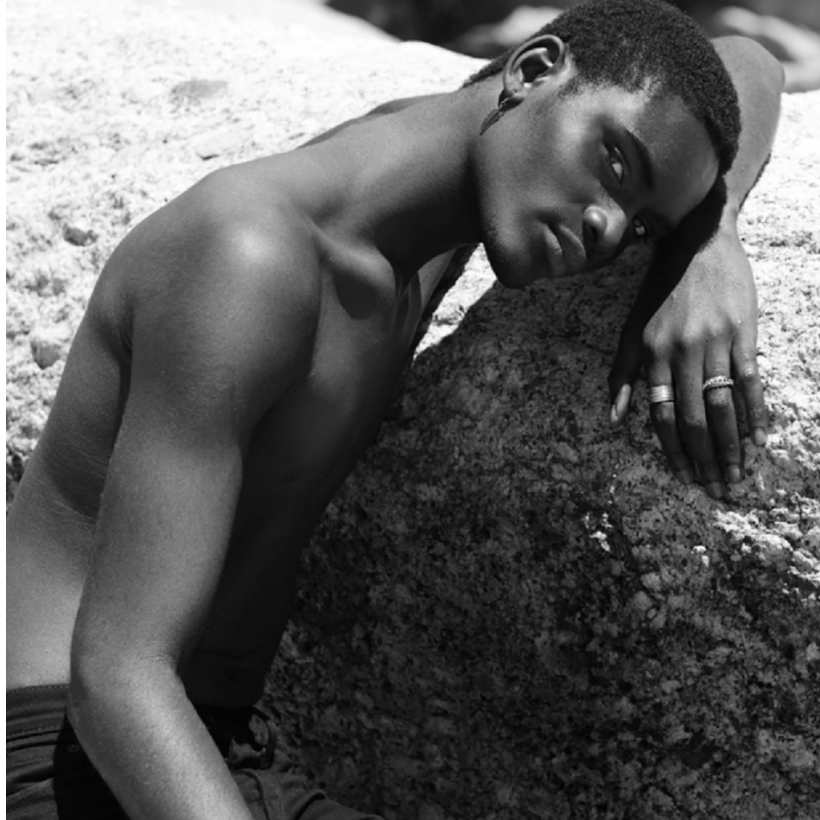

SAMI CHUKWUEBUKA

BOSS MODELS

CAPE TOWN

Height: 188cm Chest: 95cm Waist: 74cm Suit: 38 L Shoe: 10.5 UK Hair: Black Eyes: Brown