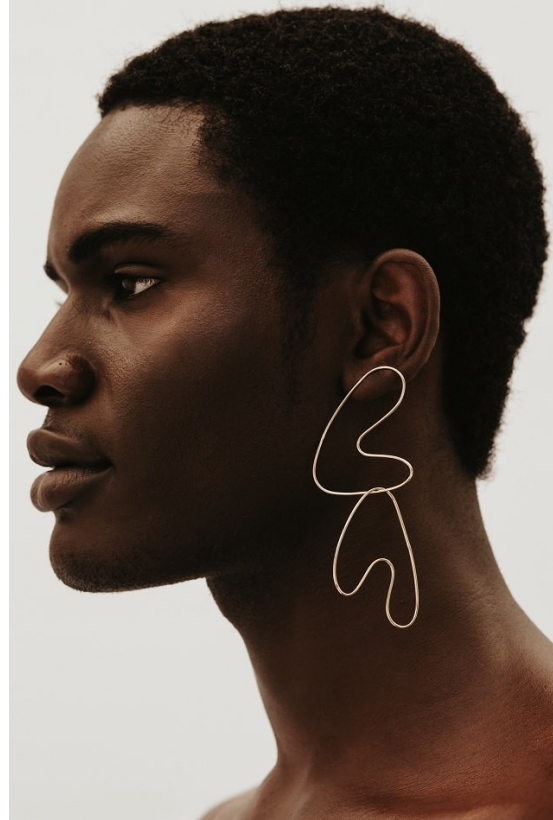

BOSS MODELS

CAPE TOWN

SAMI CHUKWUEBUKA

Height: 188cm Chest: 95cm Waist: 74cm Suit: 38 L Shoe: 10.5 UK Hair: Black Eyes: Brown

BOSS MODELS

CAPE TOWN

SAMI CHUKWUEBUKA

Height: 188cm Chest: 95cm Waist: 74cm Suit: 38 L Shoe: 10.5 UK Hair: Black Eyes: Brown