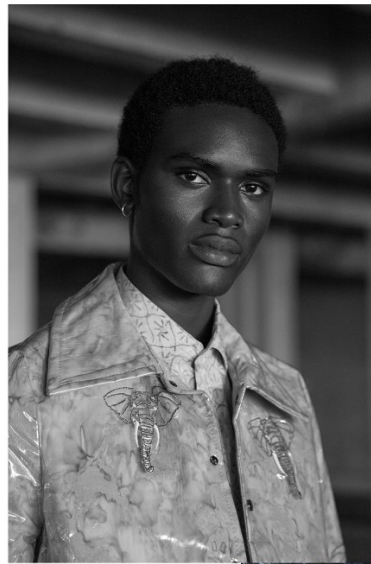

# BOSS MODELS

CAPE TOWN

SAMI CHUKWUEBUKA

Height: 188cm Chest: 95cm Waist: 74cm Suit: 38 L Shoe: 10.5 UK Hair: Black Eyes: Brown

# BOSS MODELS

CAPE TOWN

**SAMI CHUKWUEBUKA**

Height: 188cm Chest: 95cm Waist: 74cm Suit: 38 L Shoe: 10.5 UK Hair: Black Eyes: Brown