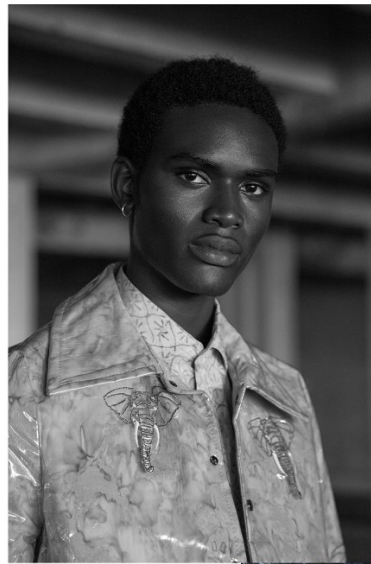

BOSS MODELS

CAPE TOWN

SAMI CHUKWUEBUKA

Height: 188cm Chest: 95cm Waist: 74cm Suit: 38 L Shoe: 10.5 UK Hair: Black Eyes: Brown

BOSS MODELS

CAPE TOWN

SAMI CHUKWUEBUKA

Height: 188cm Chest: 95cm Waist: 74cm Suit: 38 L Shoe: 10.5 UK Hair: Black Eyes: Brown