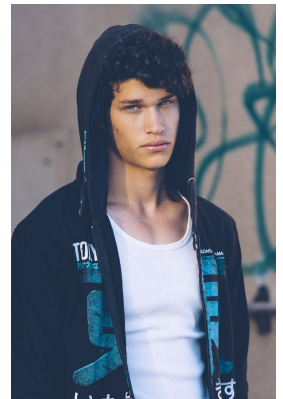

BOSS MODELS

CAPE TOWN

NOAM

Height: 184cm Chest: 96cm Waist: 75cm Suit: 38 R Shoe: 10 UK Hair: Black Eyes: Green

BOSS MODELS

CAPE TOWN

NOAM

Height: 184cm Chest: 96cm Waist: 75cm Suit: 38 R Shoe: 10 UK Hair: Black Eyes: Green