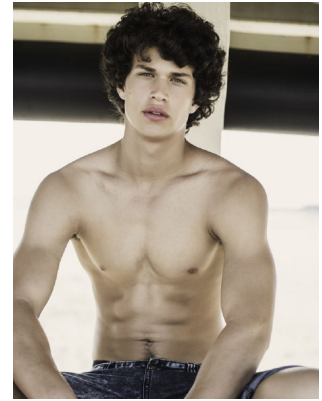

# BOSS MODELS

CAPE TOWN

NOAM

Height: 184cm Chest: 96cm Waist: 75cm Suit: 38 R Shoe: 10 UK Hair: Black Eyes: Green

# BOSS MODELS

CAPE TOWN

## NOAM

Height: 184cm Chest: 96cm Waist: 75cm Suit: 38 R Shoe: 10 UK Hair: Black Eyes: Green