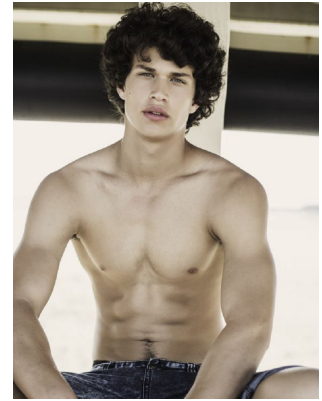

BOSS MODELS

CAPE TOWN

NOAM

Height: 184cm Chest: 96cm Waist: 75cm Suit: 38 R Shoe: 10 UK Hair: Black Eyes: Green

BOSS MODELS

CAPE TOWN

NOAM

Height: 184cm Chest: 96cm Waist: 75cm Suit: 38 R Shoe: 10 UK Hair: Black Eyes: Green