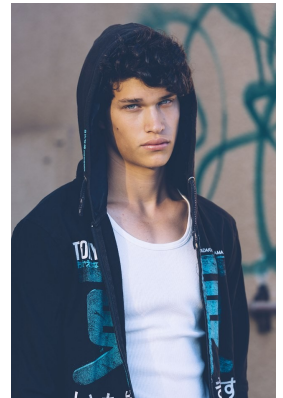

# BOSS MODELS

CAPE TOWN

NOAM

Height: 184cm Chest: 96cm Waist: 75cm Suit: 38 R Shoe: 10 UK Hair: Black Eyes: Green

# BOSS MODELS

CAPE TOWN