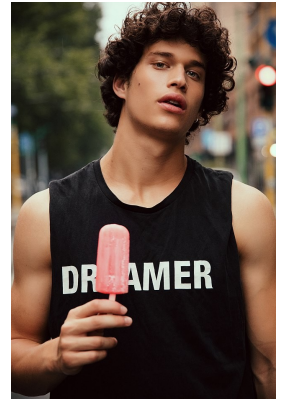

BOSS MODELS

CAPE TOWN

NOAM

Height: 184cm Chest: 96cm Waist: 75cm Suit: 38 R Shoe: 10 UK Hair: Black Eyes: Green

BOSS MODELS

CAPE TOWN

NOAM

Height: 184cm Chest: 96cm Waist: 75cm Suit: 38 R Shoe: 10 UK Hair: Black Eyes: Green