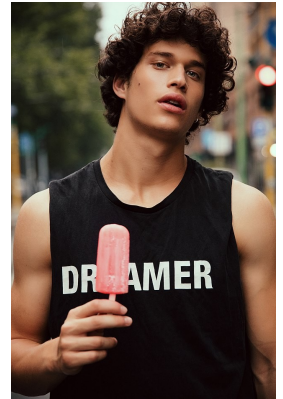

# BOSS MODELS

CAPE TOWN

NOAM

Height: 184cm Chest: 96cm Waist: 75cm Suit: 38 R Shoe: 10 UK Hair: Black Eyes: Green

# BOSS MODELS

CAPE TOWN