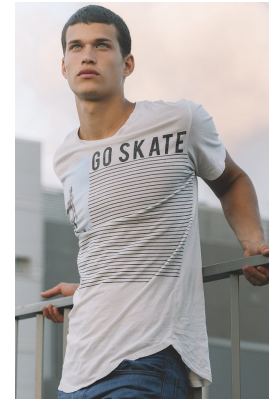

# BOSS MODELS

CAPE TOWN

NOAM

Height: 184cm Chest: 96cm Waist: 75cm Suit: 38 R Shoe: 10 UK Hair: Black Eyes: Green

# BOSS MODELS

CAPE TOWN