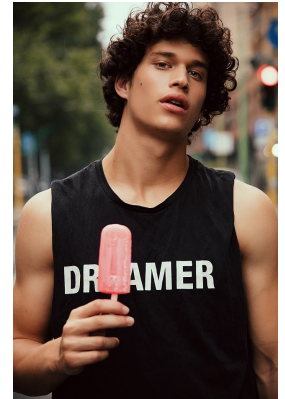

BOSS MODELS

CAPE TOWN

NOAM

Height: 184cm Chest: 96cm Waist: 75cm Suit: 38 R Shoe: 10 UK Hair: Black Eyes: Green

BOSS MODELS

CAPE TOWN

NOAM

Height: 184cm Chest: 96cm Waist: 75cm Suit: 38 R Shoe: 10 UK Hair: Black Eyes: Green