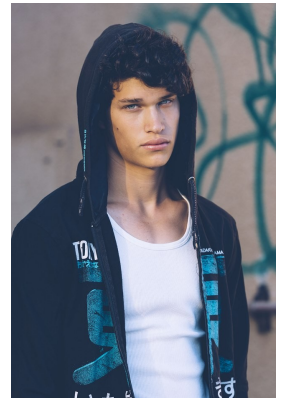

BOSS MODELS

CAPE TOWN

NOAM

Height: 184cm Chest: 96cm Waist: 75cm Suit: 38 R Shoe: 10 UK Hair: Black Eyes: Green

BOSS MODELS

CAPE TOWN

NOAM

Height: 184cm Chest: 96cm Waist: 75cm Suit: 38 R Shoe: 10 UK Hair: Black Eyes: Green