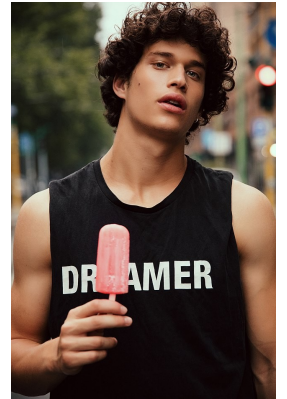

BOSS MODELS

CAPE TOWN

NOAM

Height: 184cm Chest: 96cm Waist: 75cm Suit: 38 R Shoe: 10 UK Hair: Black Eyes: Green

BOSS MODELS

CAPE TOWN

NOAM

Height: 184cm Chest: 96cm Waist: 75cm Suit: 38 R Shoe: 10 UK Hair: Black Eyes: Green