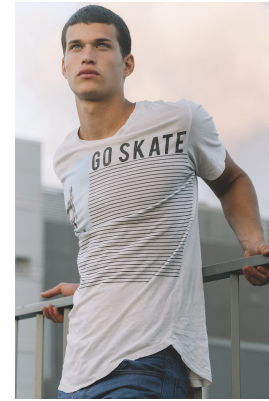

BOSS MODELS

CAPE TOWN

NOAM

Height: 184cm Chest: 96cm Waist: 75cm Suit: 38 R Shoe: 10 UK Hair: Black Eyes: Green

BOSS MODELS

CAPE TOWN

NOAM

Height: 184cm Chest: 96cm Waist: 75cm Suit: 38 R Shoe: 10 UK Hair: Black Eyes: Green