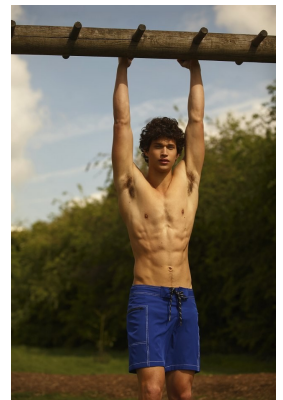

# BOSS MODELS

CAPE TOWN

NOAM

Height: 184cm Chest: 96cm Waist: 75cm Suit: 38 R Shoe: 10 UK Hair: Black Eyes: Green

# BOSS MODELS

CAPE TOWN

## NOAM

Height: 184cm Chest: 96cm Waist: 75cm Suit: 38 R Shoe: 10 UK Hair: Black Eyes: Green