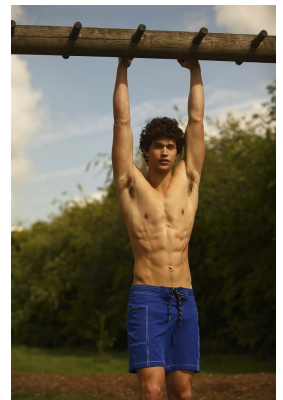

BOSS MODELS

CAPE TOWN

NOAM

Height: 184cm Chest: 96cm Waist: 75cm Suit: 38 R Shoe: 10 UK Hair: Black Eyes: Green

BOSS MODELS

CAPE TOWN

NOAM

Height: 184cm Chest: 96cm Waist: 75cm Suit: 38 R Shoe: 10 UK Hair: Black Eyes: Green