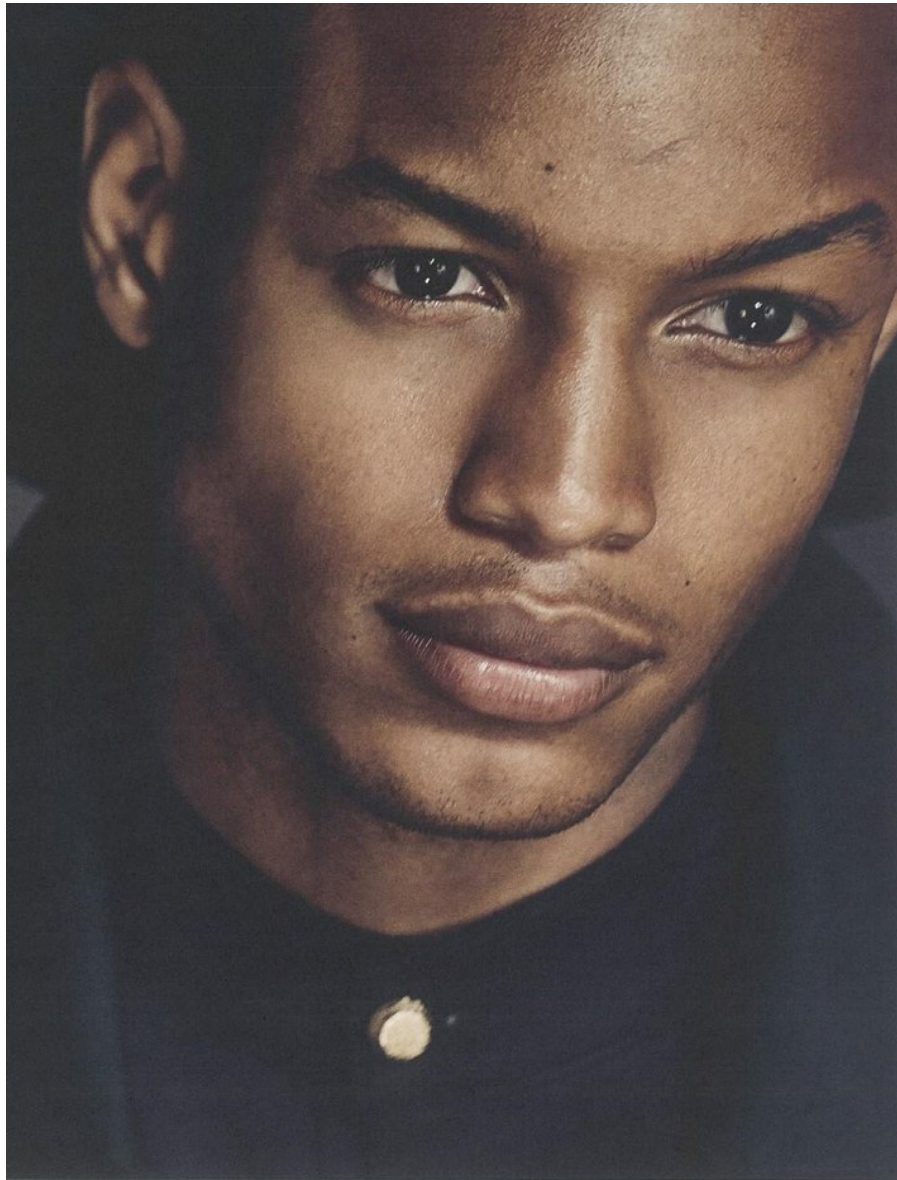

# BOSS MODELS

CAPE TOWN

A|X  
ARMANI EXCHANGE

CONRAD B

Height: 188cm Waist: 76cm Suit: 40 L Shoe: 9.5 UK Hair: Black Eyes: Brown

# BOSS MODELS

CAPE TOWN