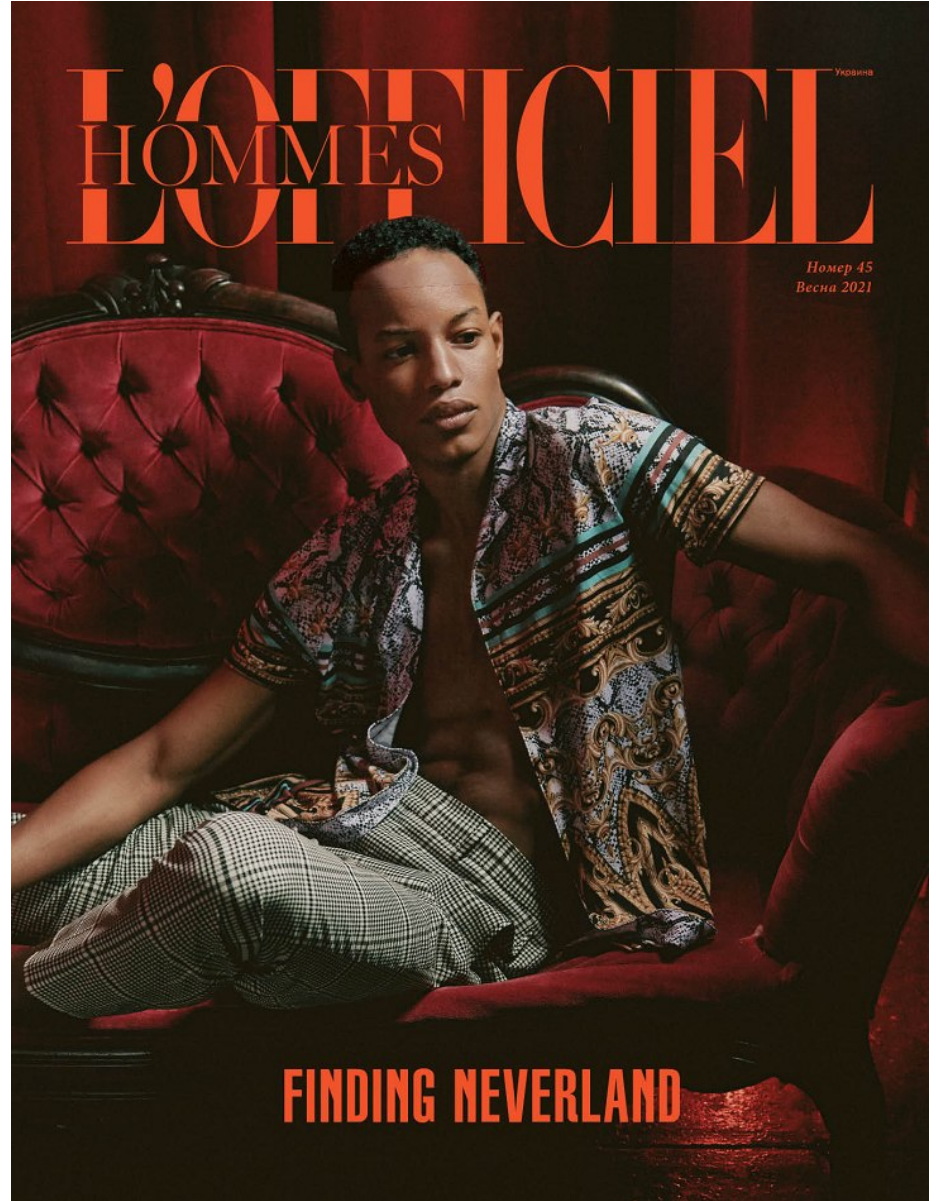

BOSS MODELS

CAPE TOWN

CONRAD B

Height: 188cm Waist: 76cm Suit: 40 L Shoe: 9.5 UK Hair: Black Eyes: Brown