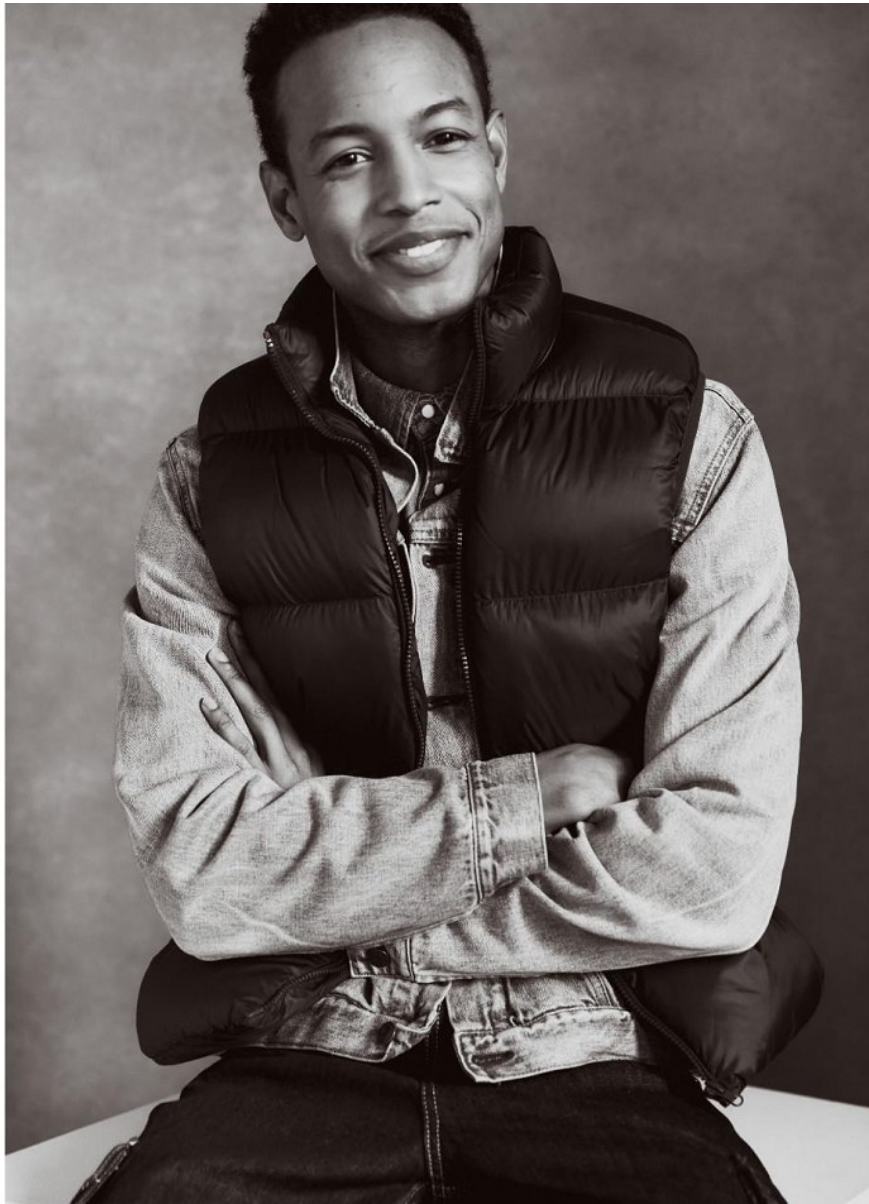

BOSS MODELS

CAPE TOWN

CONRAD B

Height: 188cm Waist: 76cm Suit: 40 L Shoe: 9.5 UK Hair: Black Eyes: Brown