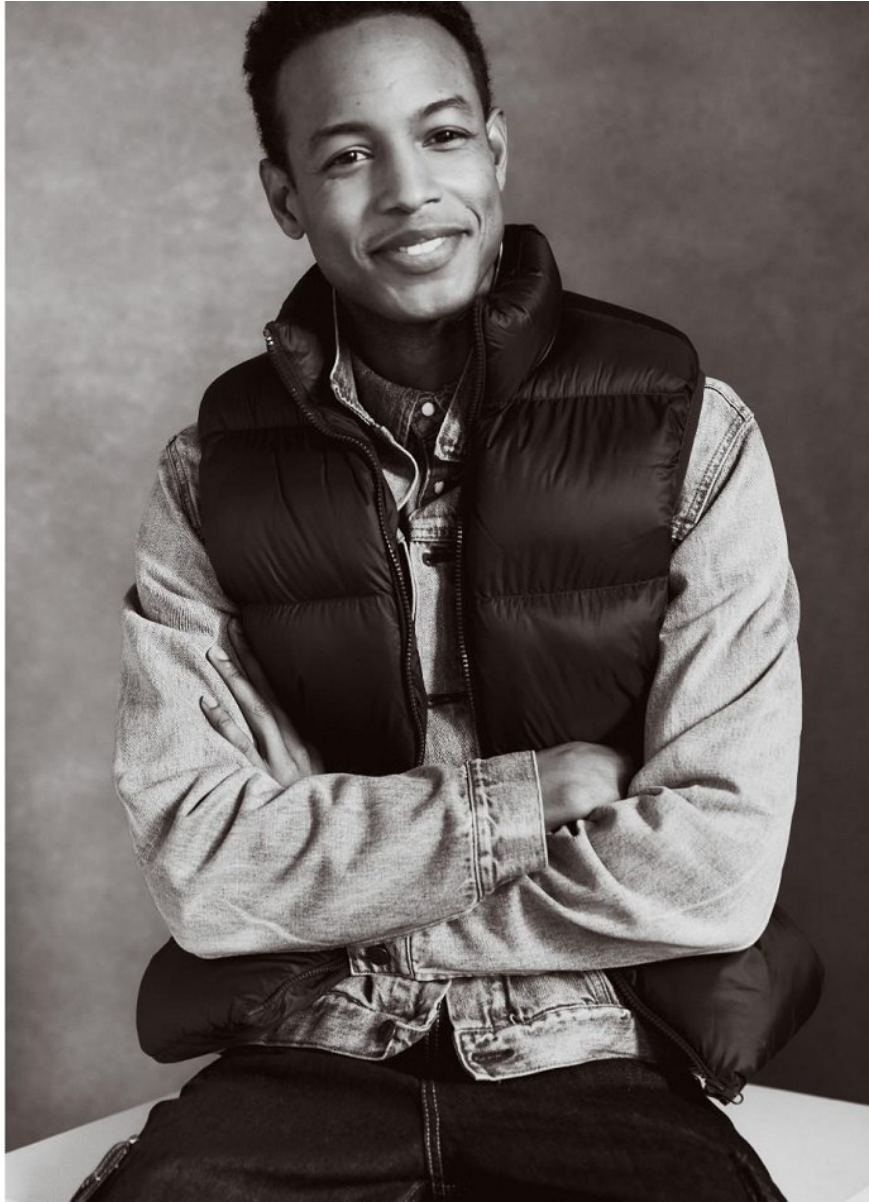

BOSS MODELS

CAPE TOWN

CONRAD B

Height: 188cm Waist: 76cm Suit: 40 L Shoe: 9.5 UK Hair: Black Eyes: Brown