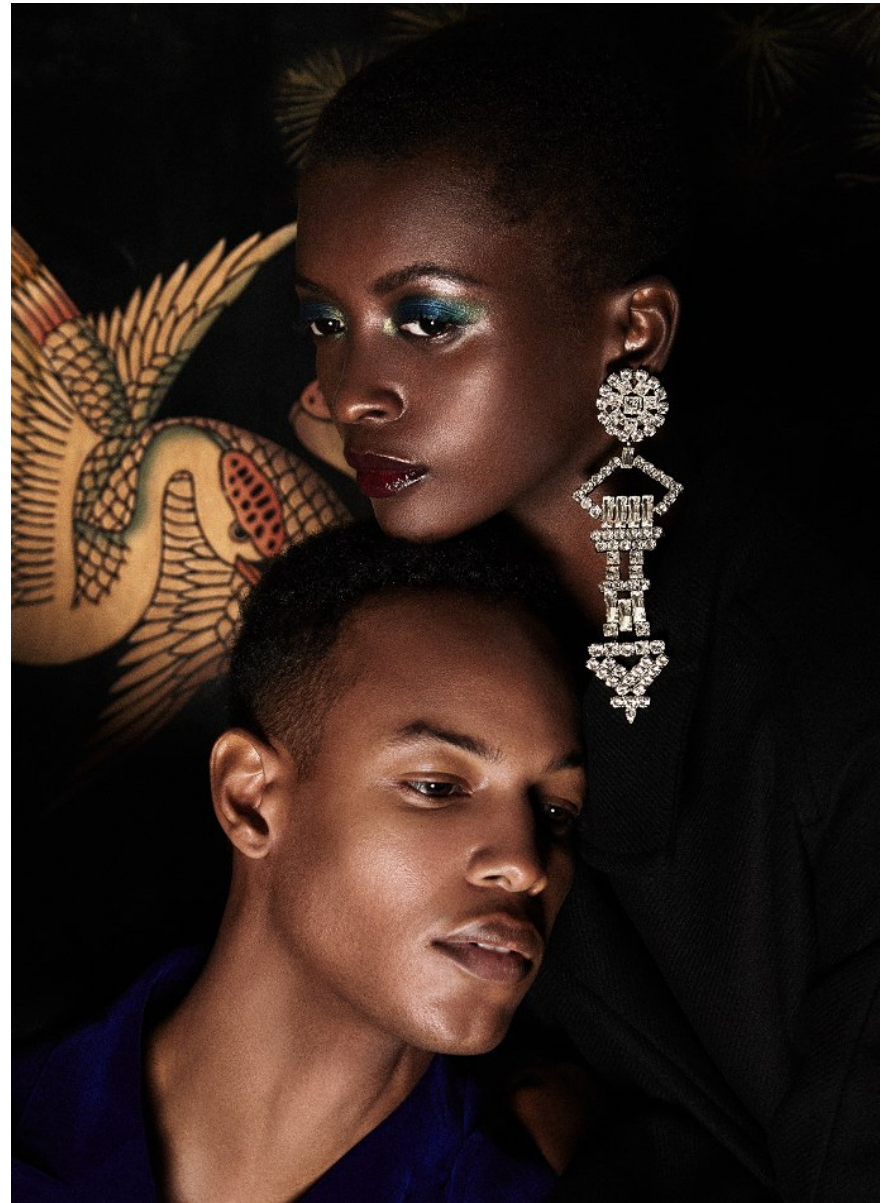

BOSS MODELS

CAPE TOWN

CONRAD B

Height: 188cm Waist: 76cm Suit: 40 L Shoe: 9.5 UK Hair: Black Eyes: Brown