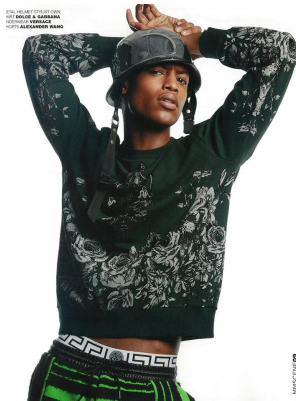

BOSS MODELS

CAPE TOWN

CONRAD B

Height: 188cm Waist: 76cm Suit: 40 L Shoe: 9.5 UK Hair: Black Eyes: Brown

BOSS MODELS

CAPE TOWN

CONRAD B

Height: 188cm Waist: 76cm Suit: 40 L Shoe: 9.5 UK Hair: Black Eyes: Brown

BOSS MODELS

CAPE TOWN

CONRAD B

Height: 188cm Waist: 76cm Suit: 40 L Shoe: 9.5 UK Hair: Black Eyes: Brown