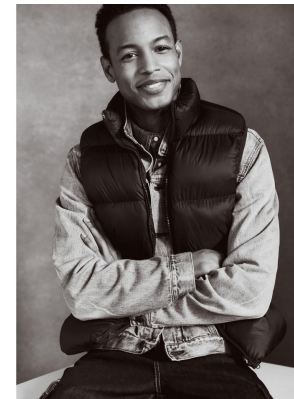

BOSS MODELS

CAPE TOWN

CONRAD B

Height: 188cm Waist: 76cm Suit: 40 L Shoe: 9.5 UK Hair: Black Eyes: Brown

BOSS MODELS

CAPE TOWN

CONRAD B

Height: 188cm Waist: 76cm Suit: 40 L Shoe: 9.5 UK Hair: Black Eyes: Brown

BOSS MODELS

CAPE TOWN

CONRAD B

Height: 188cm Waist: 76cm Suit: 40 L Shoe: 9.5 UK Hair: Black Eyes: Brown