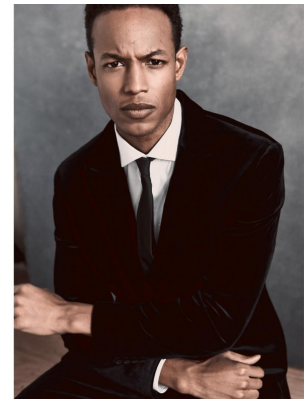

# BOSS MODELS

CAPE TOWN

## CONRAD B

Height: 188cm Waist: 76cm Suit: 40 L Shoe: 9.5 UK Hair: Black Eyes: Brown

# BOSS MODELS

CAPE TOWN

CONRAD B

Height: 188cm Waist: 76cm Suit: 40 L Shoe: 9.5 UK Hair: Black Eyes: Brown