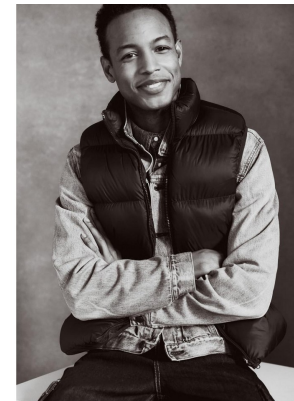

BOSS MODELS

CAPE TOWN

CONRAD B

Height: 188cm Waist: 76cm Suit: 40 L Shoe: 9.5 UK Hair: Black Eyes: Brown

BOSS MODELS

CAPE TOWN

CONRAD B

Height: 188cm Waist: 76cm Suit: 40 L Shoe: 9.5 UK Hair: Black Eyes: Brown

BOSS MODELS

CAPE TOWN

CONRAD B

Height: 188cm Waist: 76cm Suit: 40 L Shoe: 9.5 UK Hair: Black Eyes: Brown