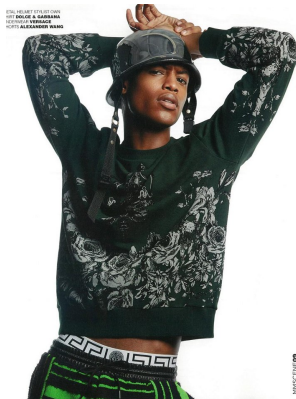

# BOSS MODELS

CAPE TOWN

## CONRAD B

Height: 188cm Waist: 76cm Suit: 40 L Shoe: 9.5 UK Hair: Black Eyes: Brown

# BOSS MODELS

CAPE TOWN

CONRAD B

Height: 188cm Waist: 76cm Suit: 40 L Shoe: 9.5 UK Hair: Black Eyes: Brown