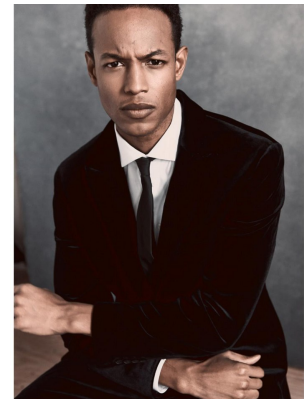

BOSS MODELS

CAPE TOWN

CONRAD B

Height: 188cm Waist: 76cm Suit: 40 L Shoe: 9.5 UK Hair: Black Eyes: Brown

BOSS MODELS

CAPE TOWN

CONRAD B

Height: 188cm Waist: 76cm Suit: 40 L Shoe: 9.5 UK Hair: Black Eyes: Brown

BOSS MODELS

CAPE TOWN

CONRAD B

Height: 188cm Waist: 76cm Suit: 40 L Shoe: 9.5 UK Hair: Black Eyes: Brown