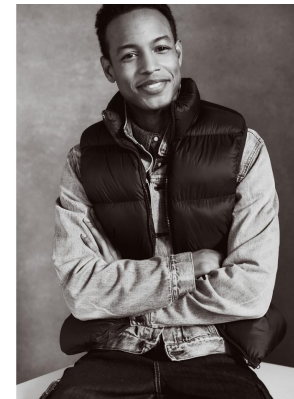

# BOSS MODELS

CAPE TOWN

## CONRAD B

Height: 188cm Waist: 76cm Suit: 40 L Shoe: 9.5 UK Hair: Black Eyes: Brown

# BOSS MODELS

CAPE TOWN

CONRAD B

Height: 188cm Waist: 76cm Suit: 40 L Shoe: 9.5 UK Hair: Black Eyes: Brown