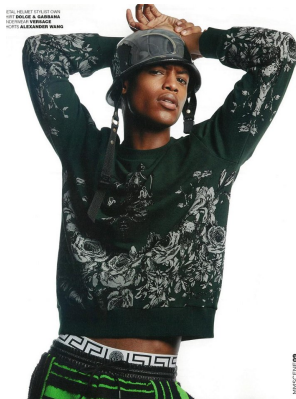

BOSS MODELS

CAPE TOWN

CONRAD B

Height: 188cm Waist: 76cm Suit: 40 L Shoe: 9.5 UK Hair: Black Eyes: Brown

BOSS MODELS

CAPE TOWN

CONRAD B

Height: 188cm Waist: 76cm Suit: 40 L Shoe: 9.5 UK Hair: Black Eyes: Brown

BOSS MODELS

CAPE TOWN

CONRAD B

Height: 188cm Waist: 76cm Suit: 40 L Shoe: 9.5 UK Hair: Black Eyes: Brown