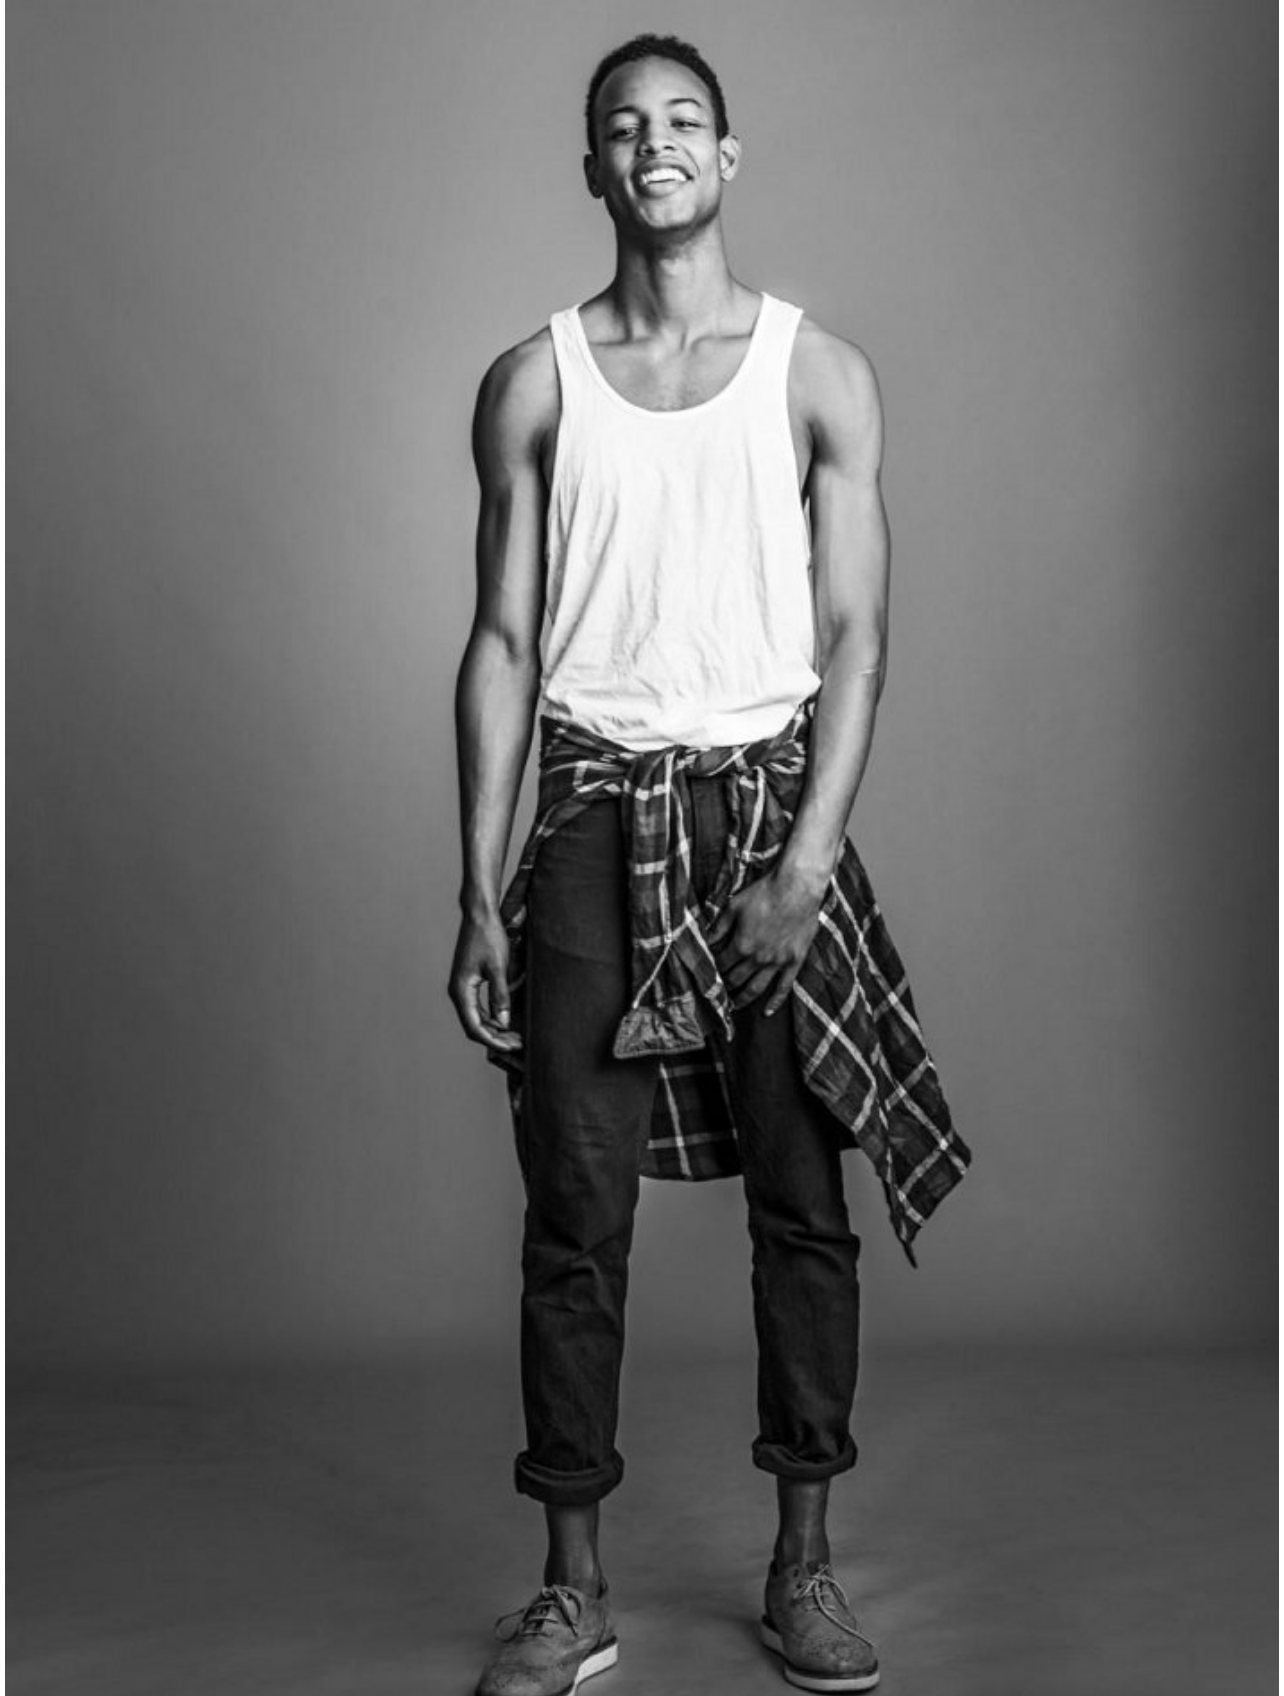

CONRAD B

Height: 188cm Waist: 76cm Suit: 40 L Shoe: 9.5 UK Hair: Black Eyes: Brown

BOSS MODELS

CAPE TOWN

CONRAD B

Height: 188cm Waist: 76cm Suit: 40 L Shoe: 9.5 UK Hair: Black Eyes: Brown

BOSS MODELS

CAPE TOWN