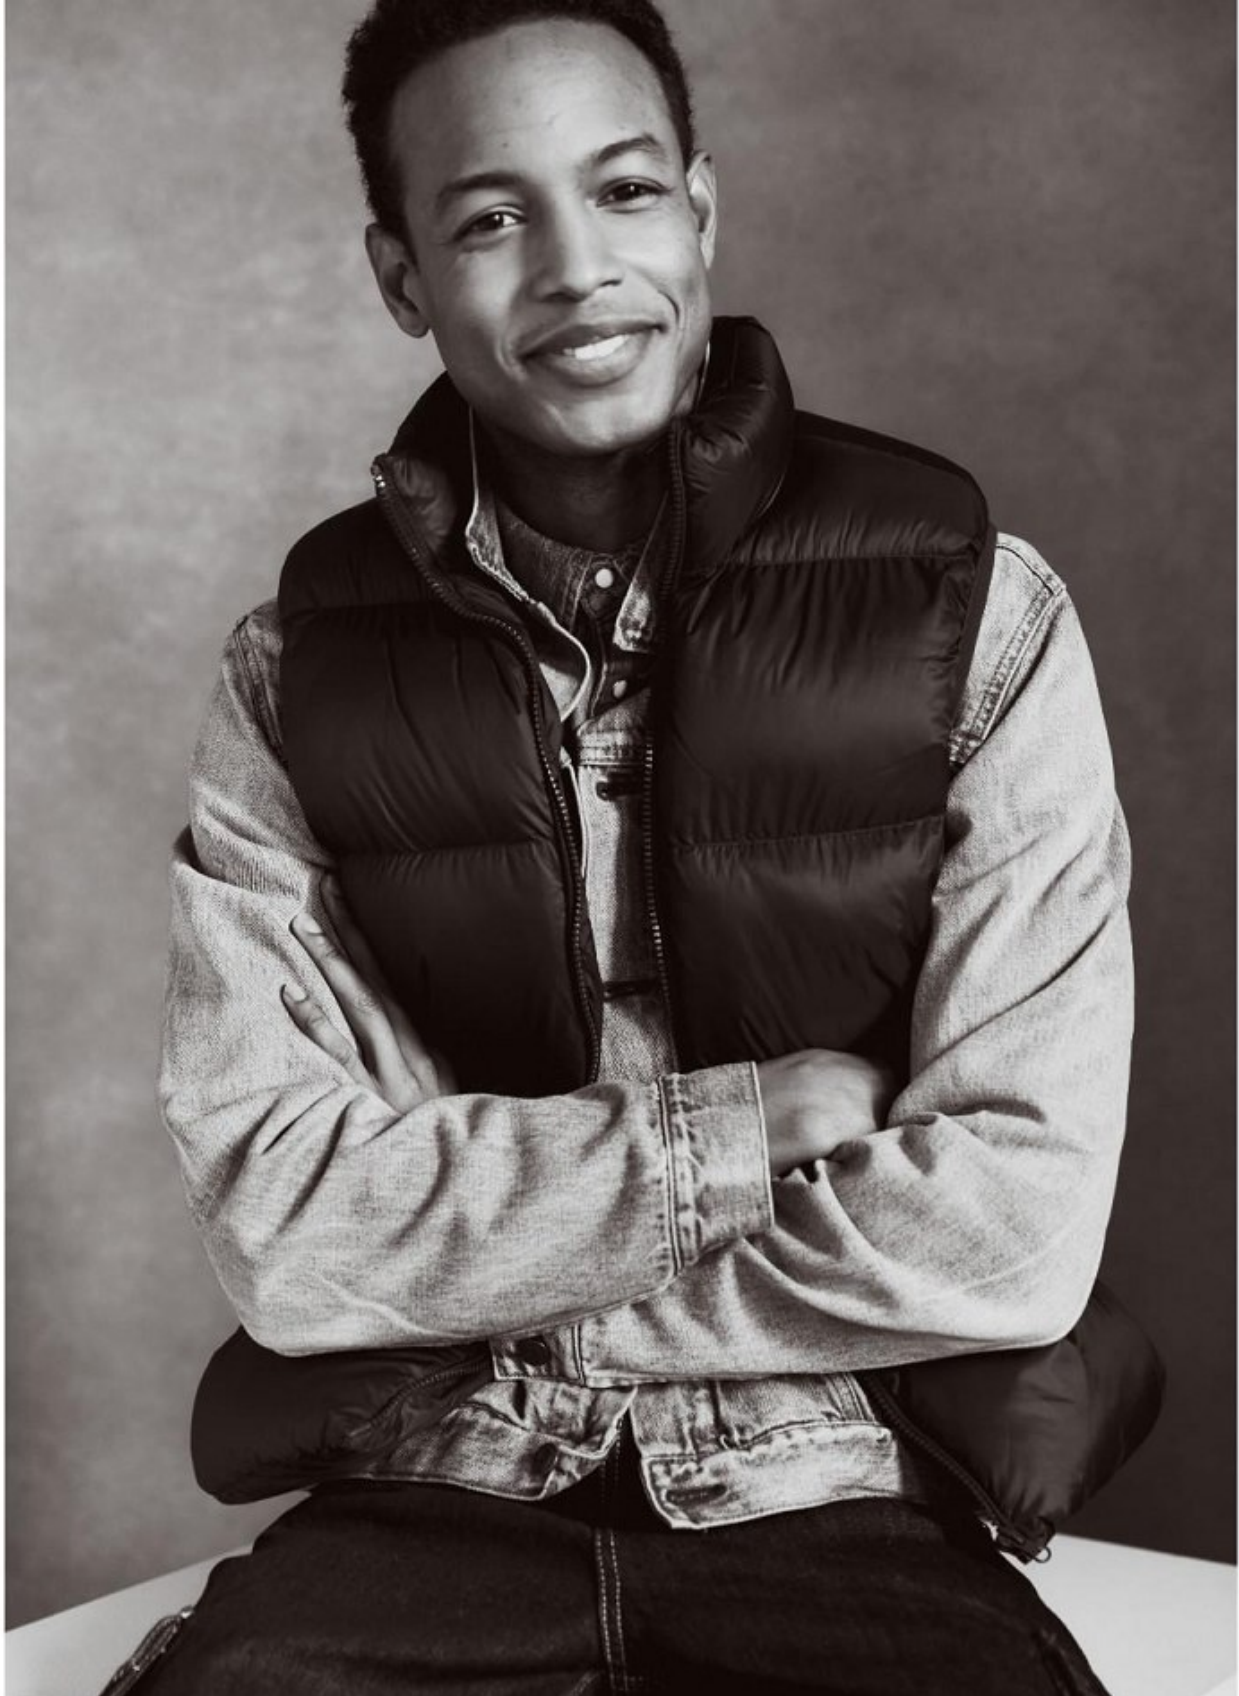

BOSS MODELS

CAPE TOWN

CONRAD B

Height: 188cm Waist: 76cm Suit: 40 L Shoe: 9.5 UK Hair: Black Eyes: Brown