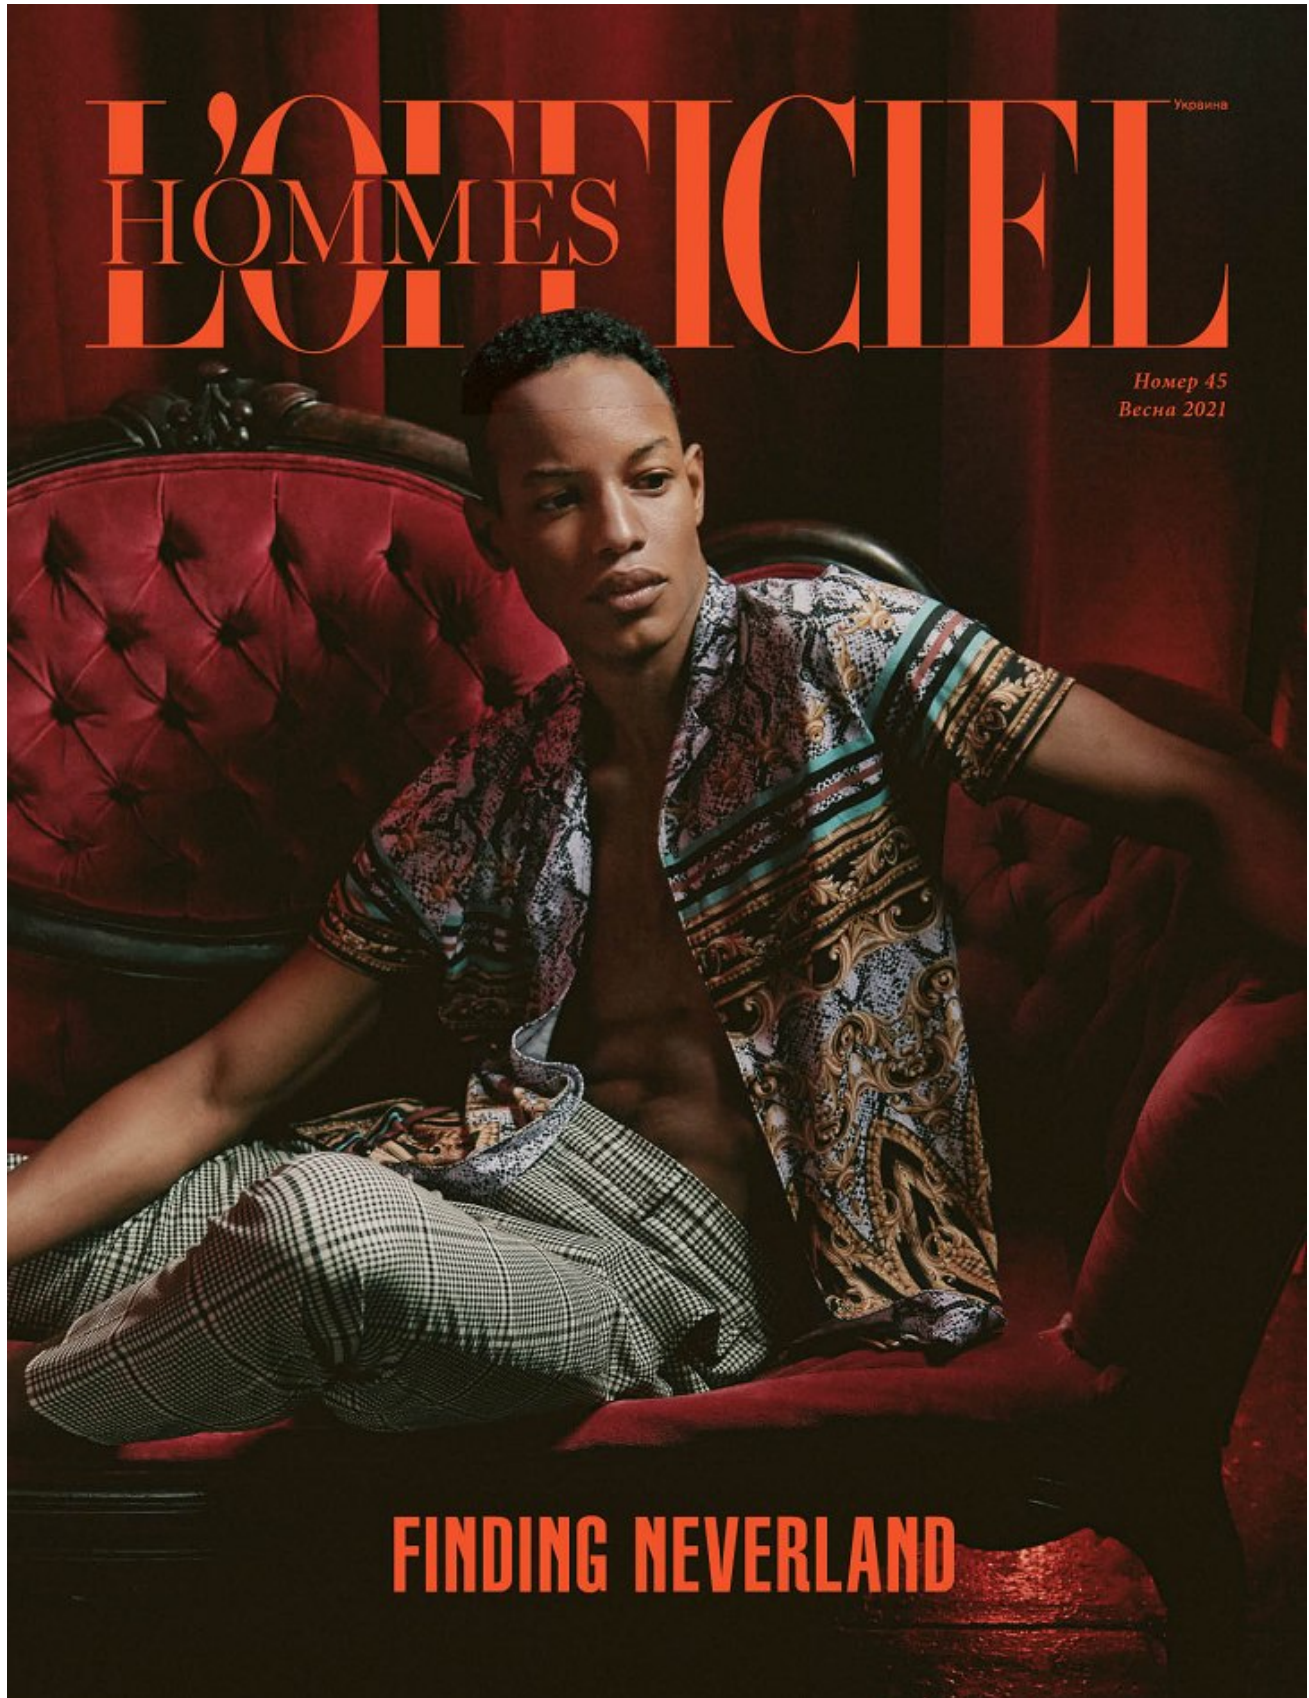

CONRAD B

Height: 188cm Waist: 76cm Suit: 40 L Shoe: 9.5 UK Hair: Black Eyes: Brown

BOSS MODELS

CAPE TOWN

CONRAD B

Height: 188cm Waist: 76cm Suit: 40 L Shoe: 9.5 UK Hair: Black Eyes: Brown

BOSS MODELS

CAPE TOWN