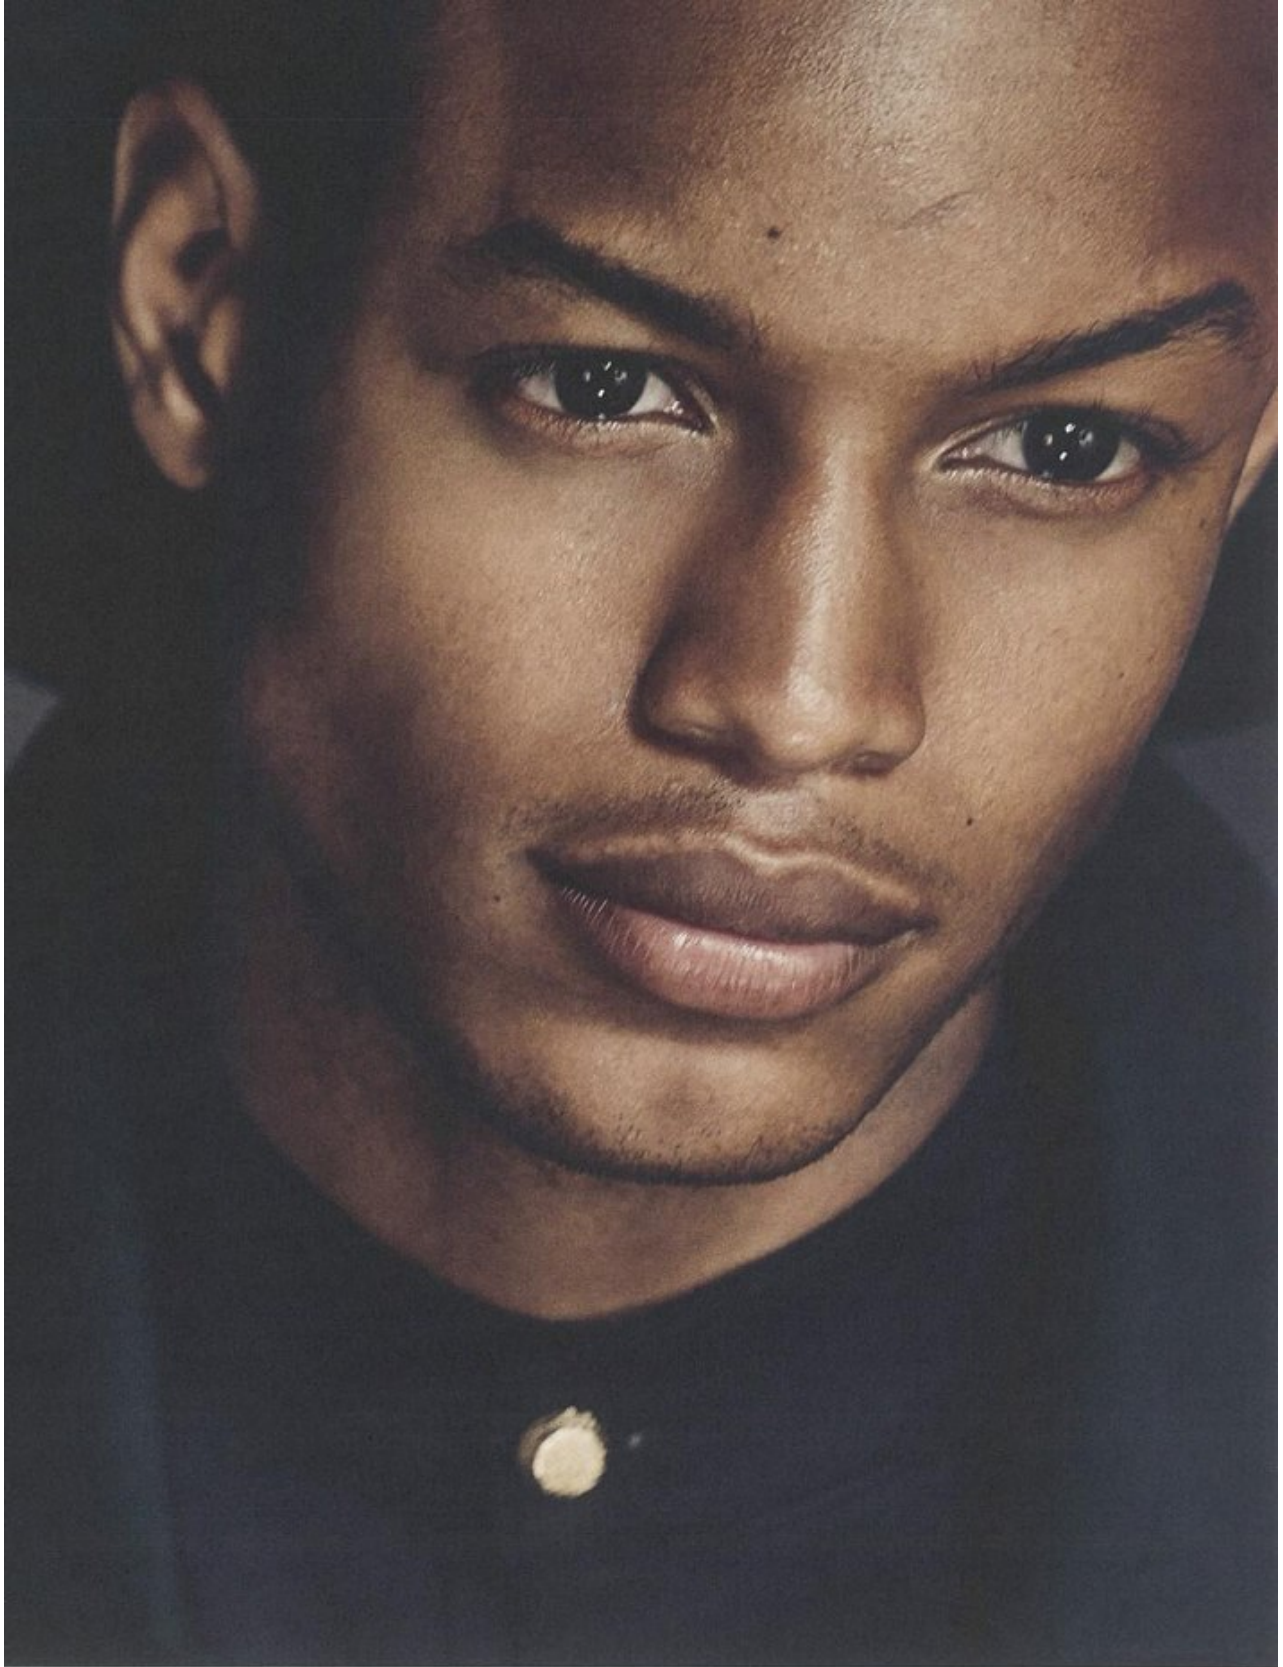

BOSS MODELS

CAPE TOWN

Height: 188cm Waist: 76cm Suit: 40 L Shoe: 9.5 UK Hair: Black Eyes: Brown