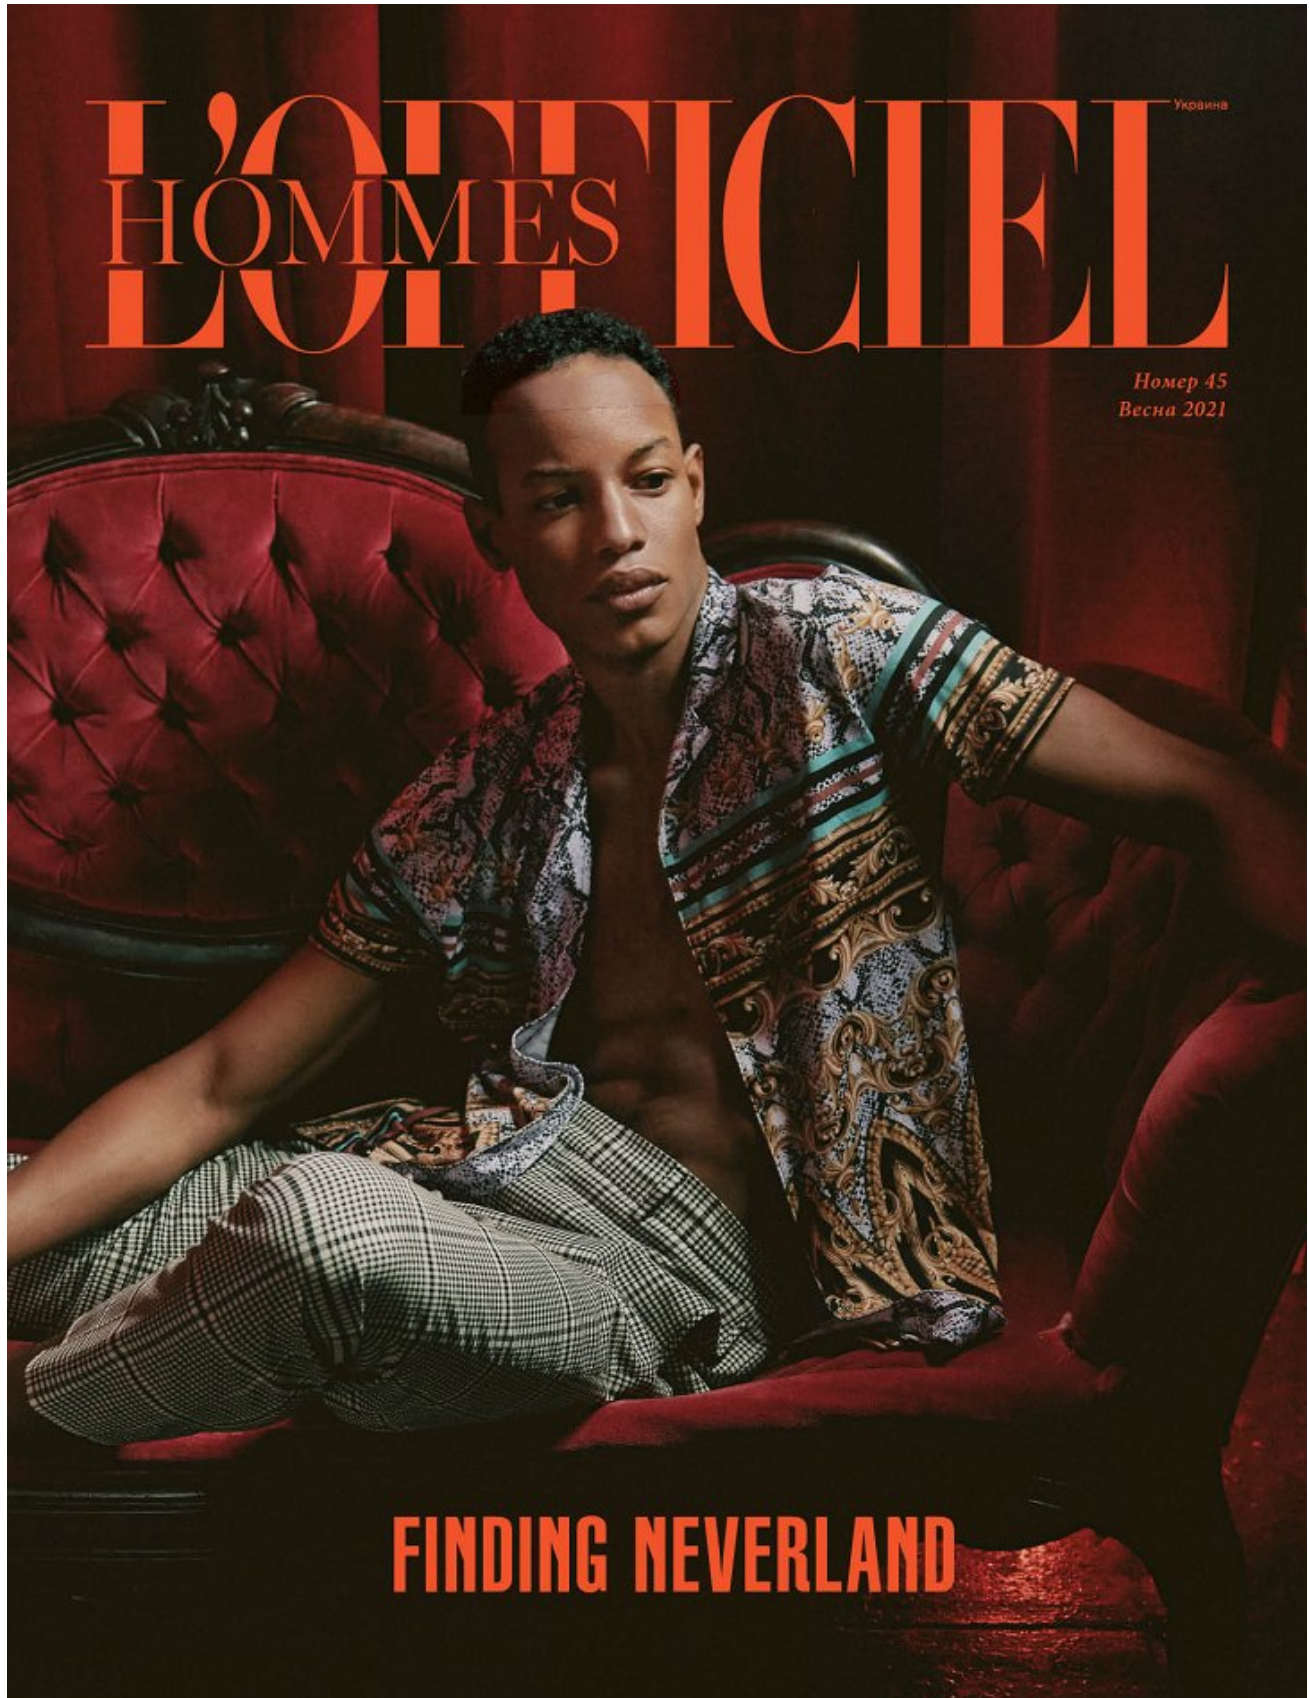

BOSS MODELS

CAPE TOWN

CONRAD B

Height: 188cm Waist: 76cm Suit: 40 L Shoe: 9.5 UK Hair: Black Eyes: Brown