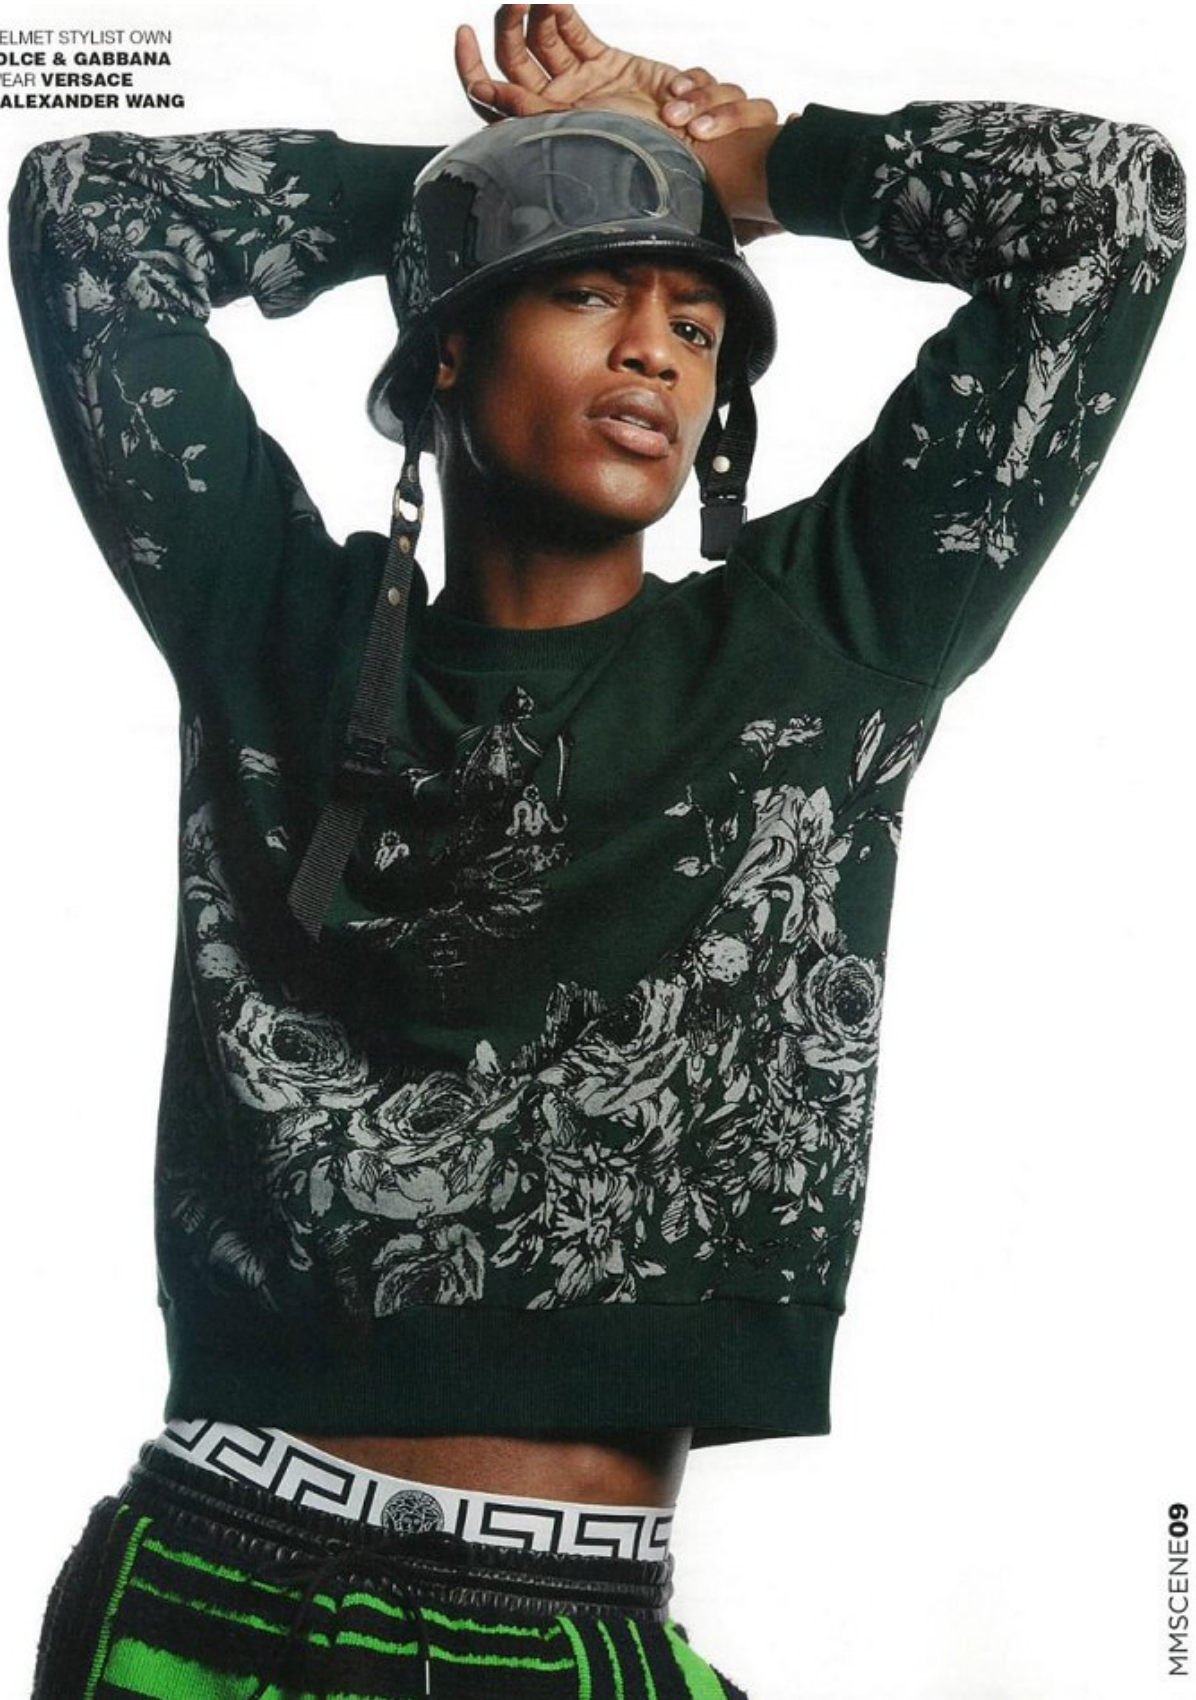

BOSS MODELS

CAPE TOWN

HELMET STYLIST OWN
SWEATSHIRT **DOLCE & GABBANA**
UNDERWEAR **VERSACE**
SHORTS **ALEXANDER WANG**

MMSCENE09

CONRAD B

Height: 188cm Waist: 76cm Suit: 40 L Shoe: 9.5 UK Hair: Black Eyes: Brown