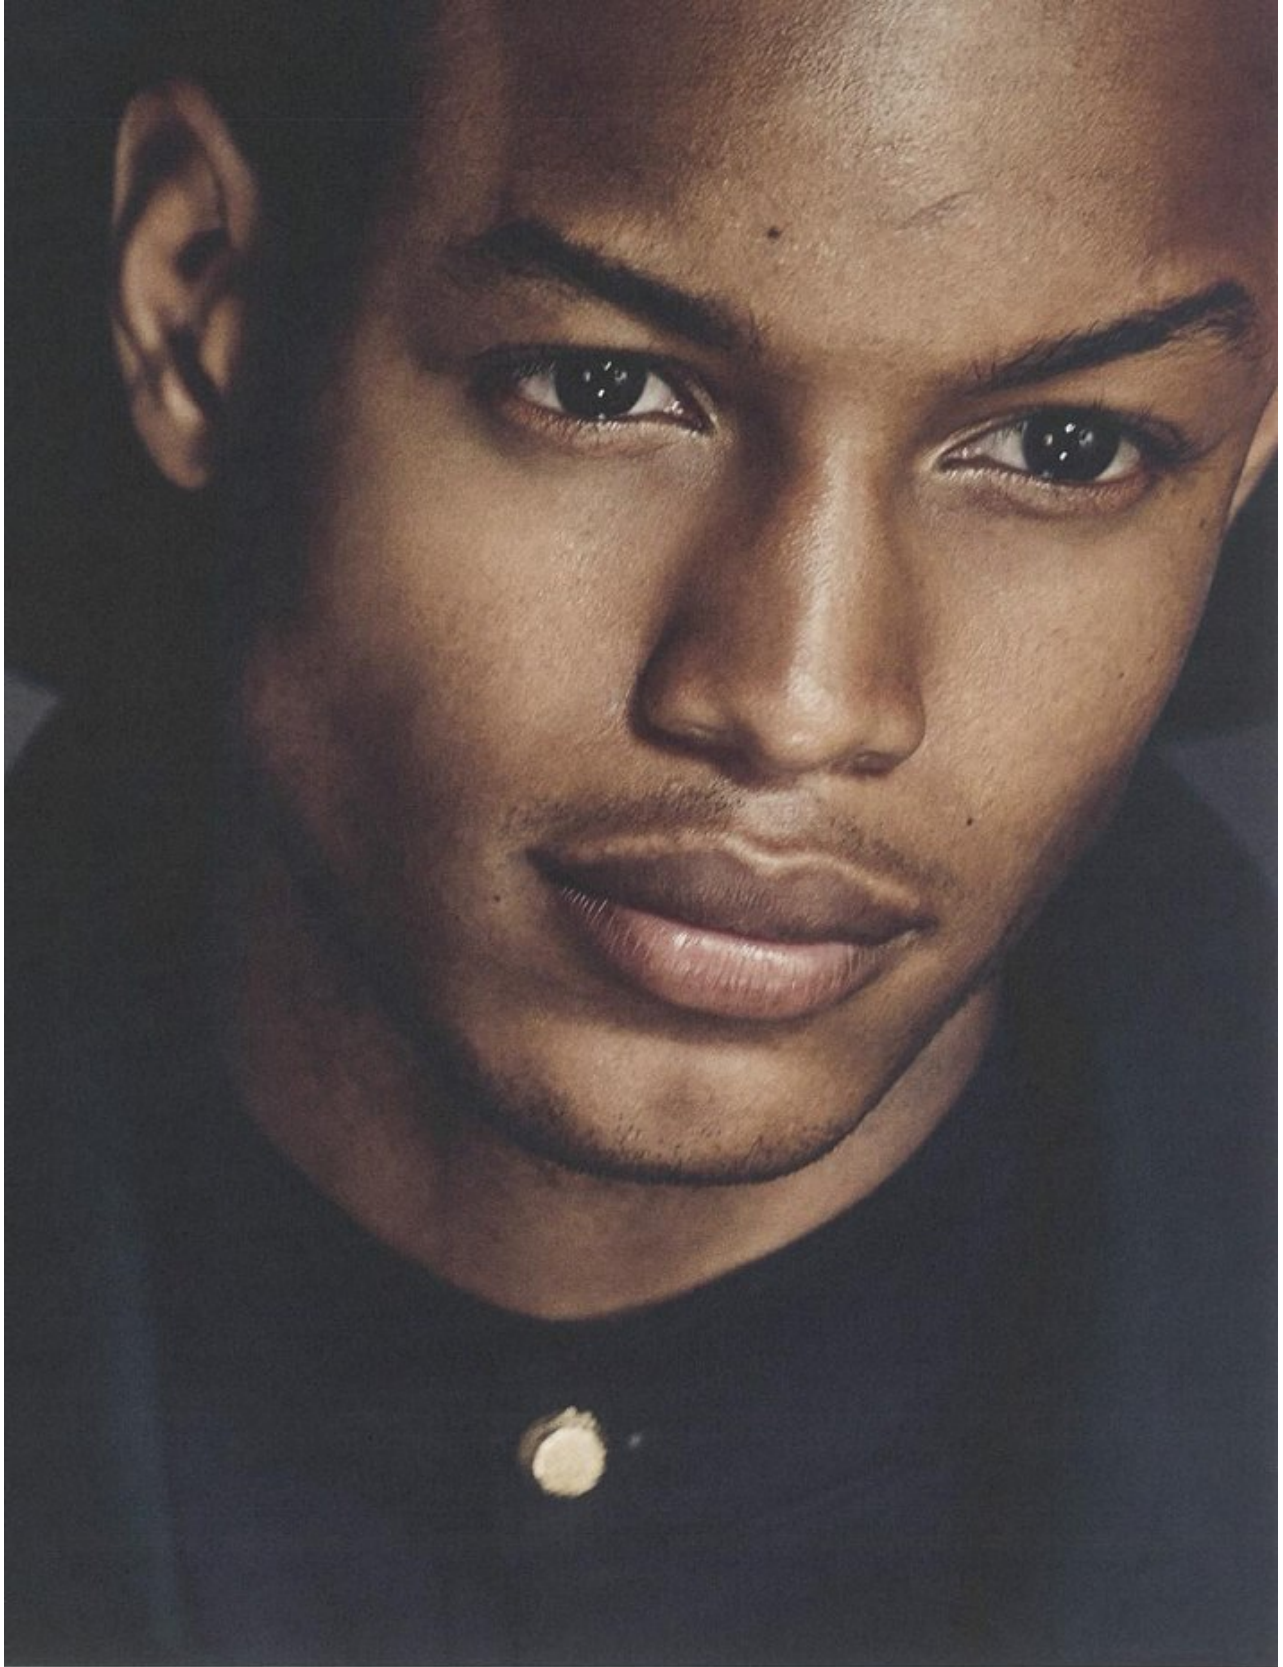

BOSS MODELS

CAPE TOWN

A|X
ARMANI EXCHANGE

CONRAD B

Height: 188cm Waist: 76cm Suit: 40 L Shoe: 9.5 UK Hair: Black Eyes: Brown

BOSS MODELS

CAPE TOWN

CONRAD B