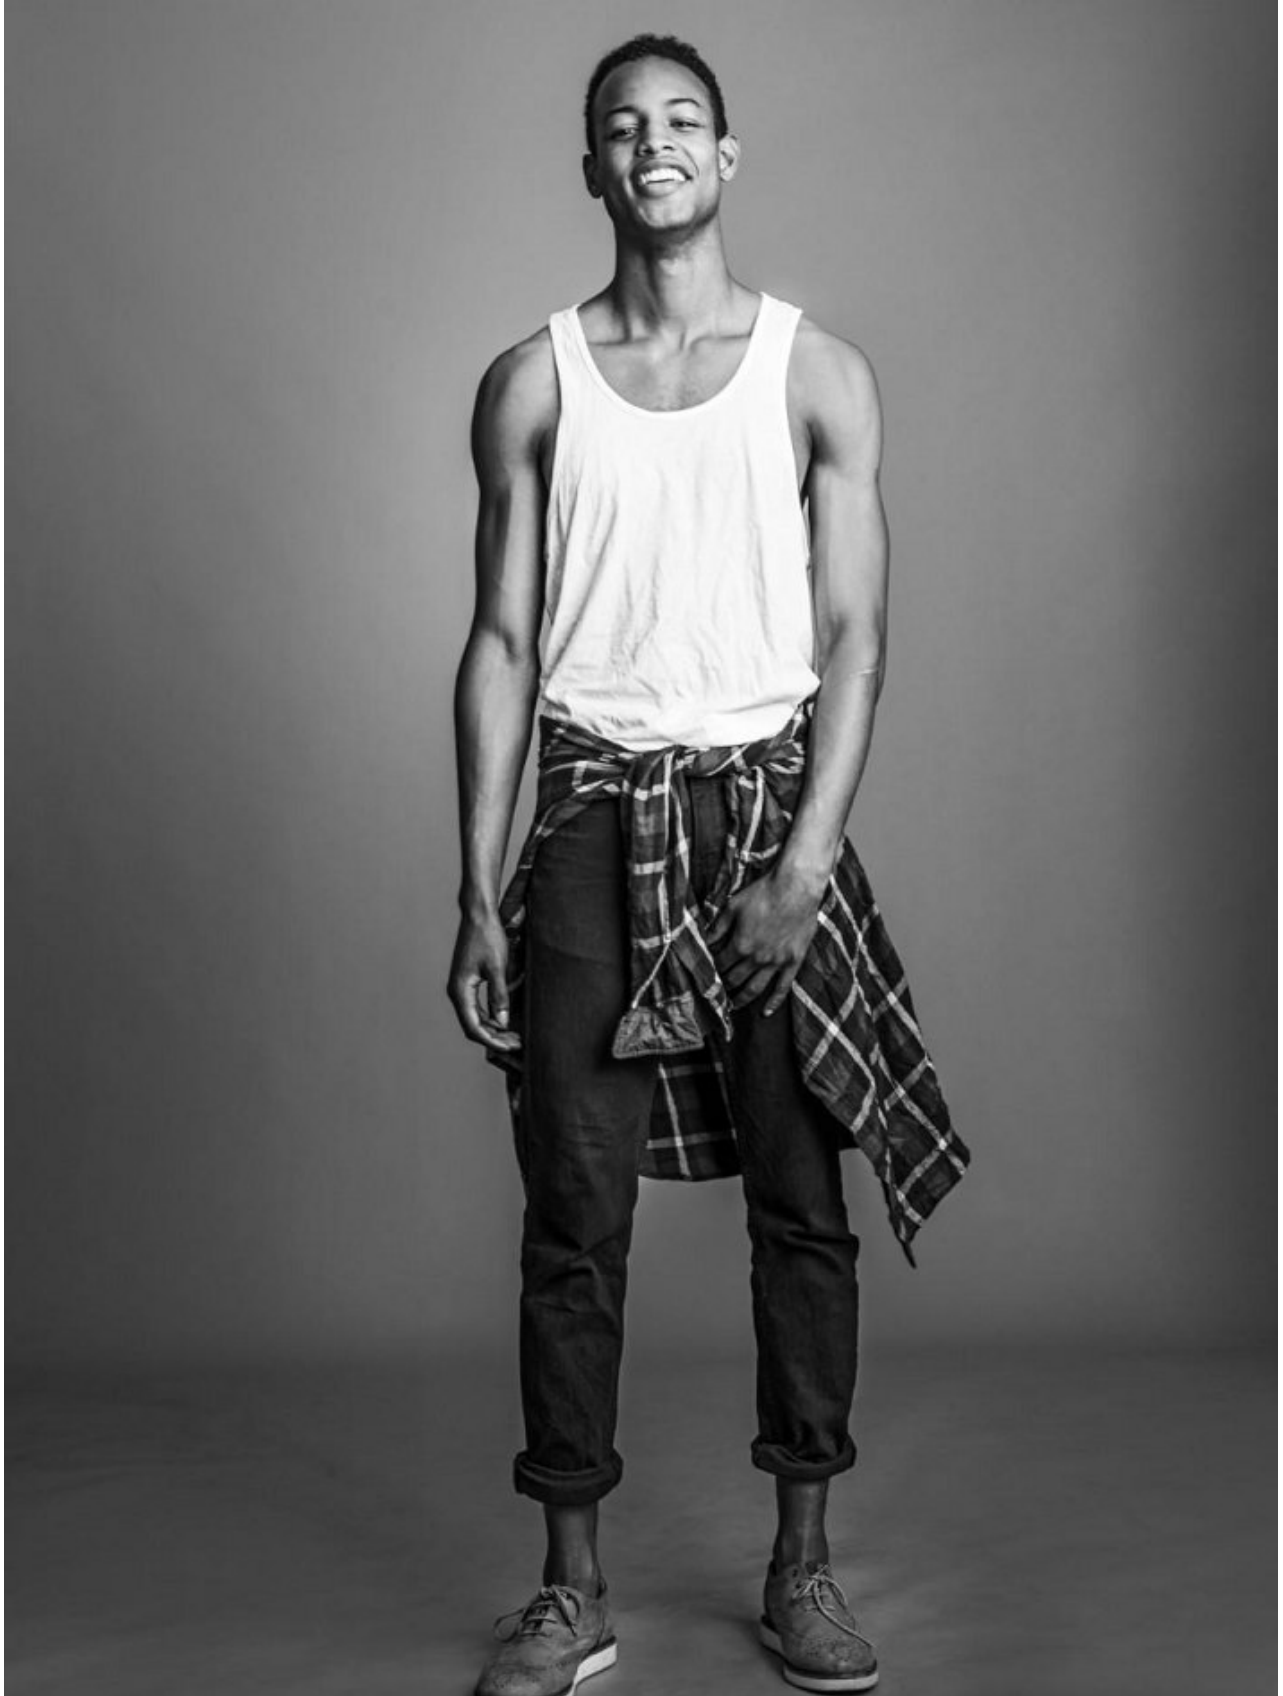

BOSS MODELS

CAPE TOWN

CONRAD B

Height: 188cm Waist: 76cm Suit: 40 L Shoe: 9.5 UK Hair: Black Eyes: Brown

BOSS MODELS

CAPE TOWN

CONRAD B

Height: 188cm Waist: 76cm Suit: 40 L Shoe: 9.5 UK Hair: Black Eyes: Brown