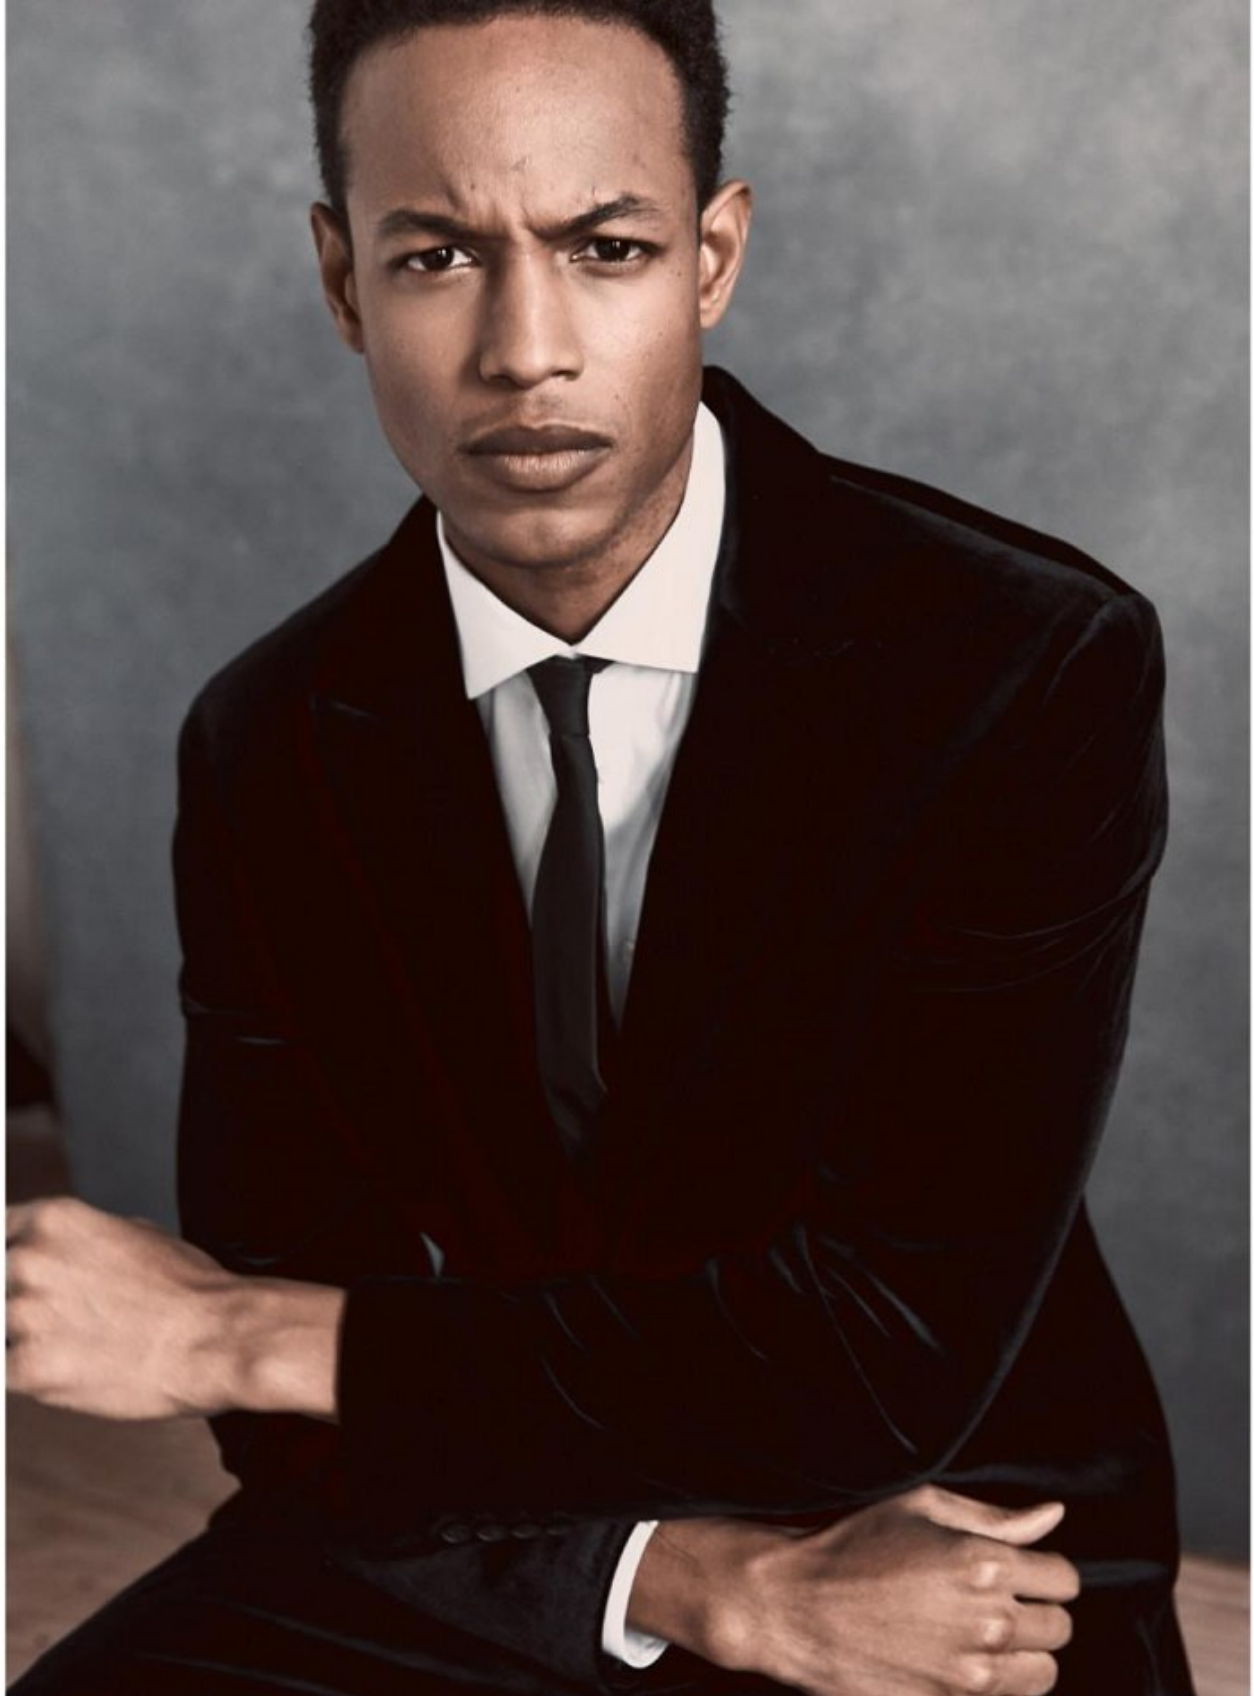

BOSS MODELS

CAPE TOWN

CONRAD B

Height: 188cm Waist: 76cm Suit: 40 L Shoe: 9.5 UK Hair: Black Eyes: Brown