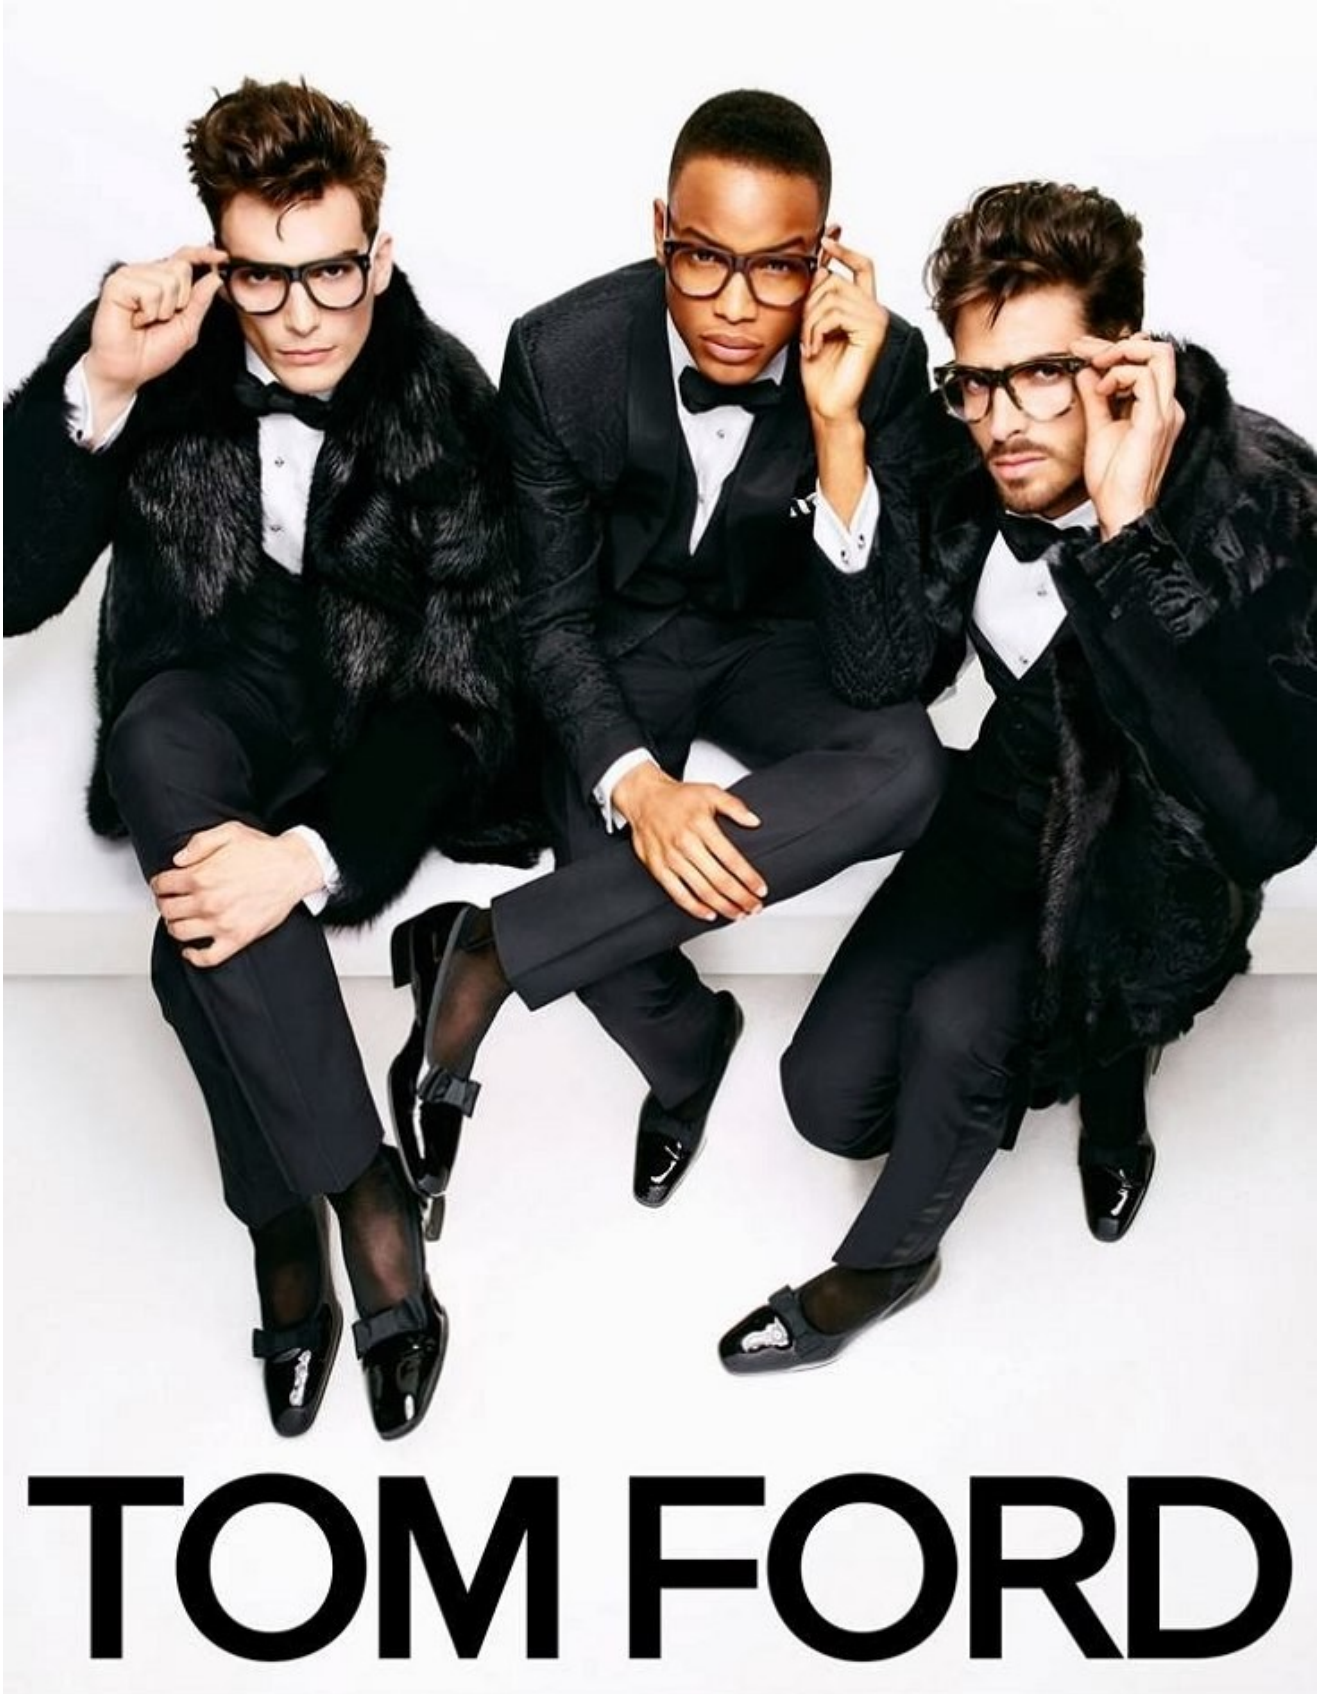

BOSS MODELS

CAPE TOWN

TOM FORD

CONRAD B

Height: 188cm Waist: 76cm Suit: 40 L Shoe: 9.5 UK Hair: Black Eyes: Brown