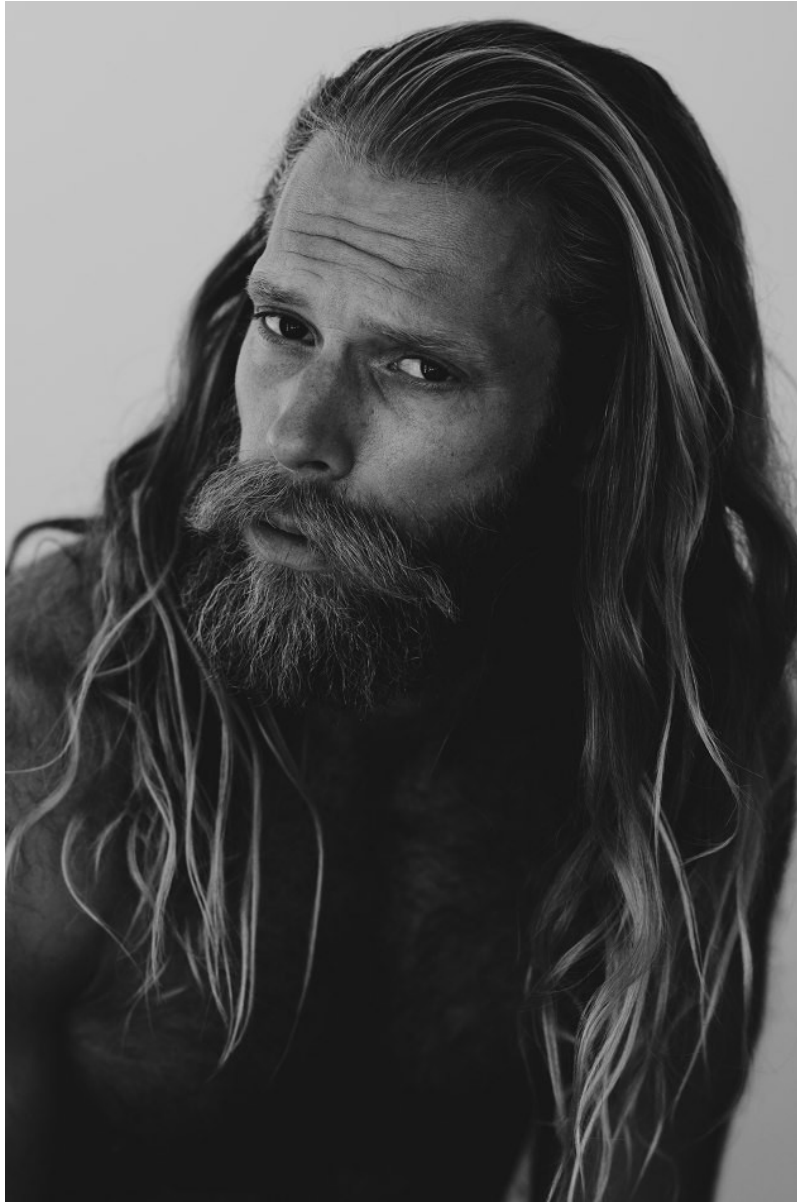

SASCHA MIEKE

BOSS MODELS

CAPE TOWN

Height: 189cm Chest: 100cm Waist: 81cm Suit: 40 L Shoe: 11 UK Hair: Blonde Eyes: Brown