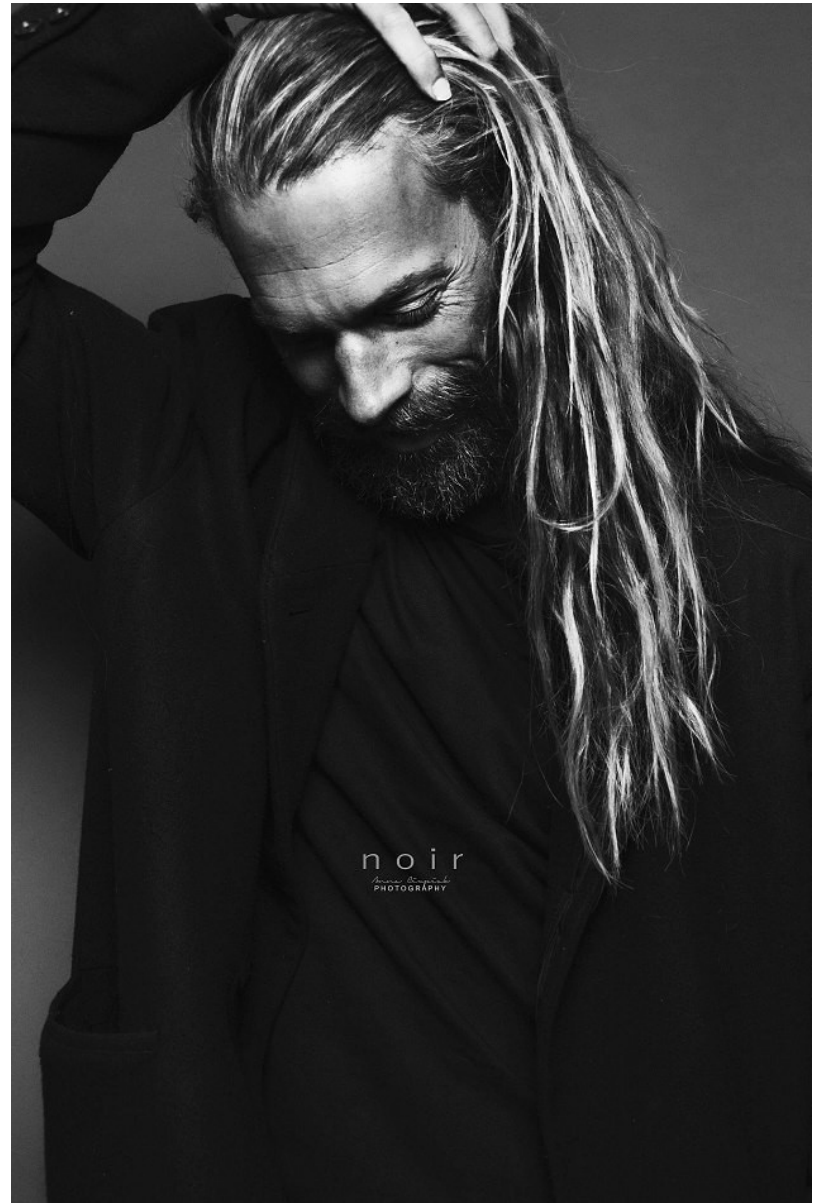

BOSS MODELS

CAPE TOWN

Height: 189cm Chest: 100cm Waist: 81cm Suit: 40 L Shoe: 11 UK Hair: Blonde Eyes: Brown