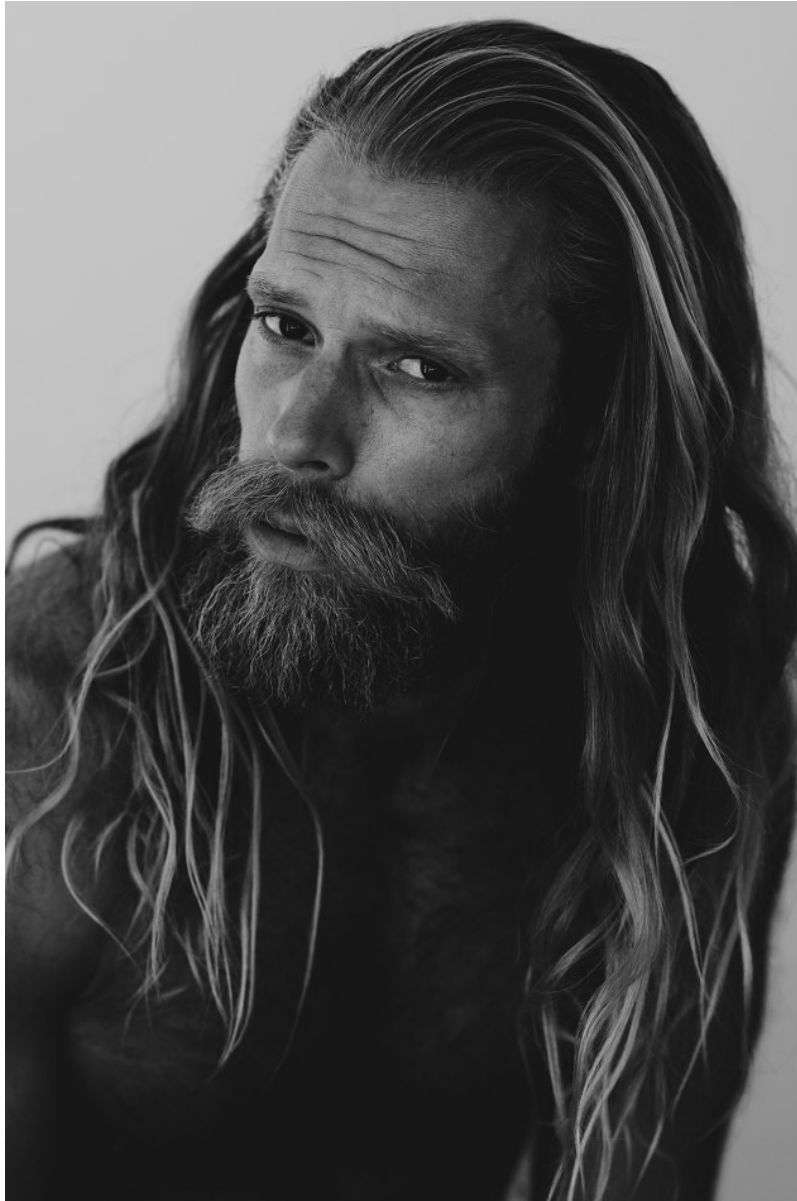

SASCHA MIEKE

BOSS MODELS

CAPE TOWN

Height: 189cm Chest: 100cm Waist: 81cm Suit: 40 L Shoe: 11 UK Hair: Blonde Eyes: Brown