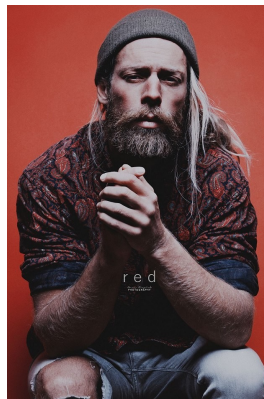

BOSS MODELS

CAPE TOWN

SASCHA MIEKE

Height: 189cm Chest: 100cm Waist: 81cm Suit: 40 L Shoe: 11 UK Hair: Blonde Eyes: Brown

BOSS MODELS

CAPE TOWN

SASCHA MIEKE

Height: 189cm Chest: 100cm Waist: 81cm Suit: 40 L Shoe: 11 UK Hair: Blonde Eyes: Brown