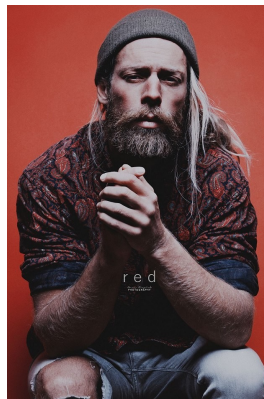

# BOSS MODELS

CAPE TOWN

SASCHA MIEKE

Height: 189cm Chest: 100cm Waist: 81cm Suit: 40 L Shoe: 11 UK Hair: Blonde Eyes: Brown

# BOSS MODELS

CAPE TOWN