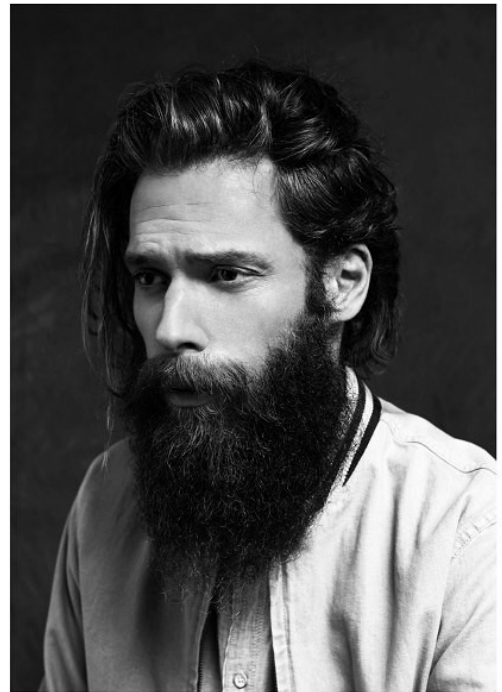

BOSS MODELS

CAPE TOWN

JACKET: LEVI'S VINTAGE
SHIRT: CAMPUS