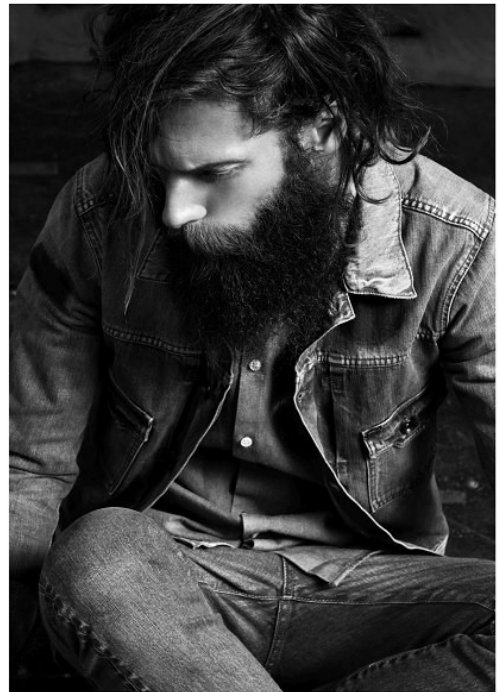

BOSS MODELS

CAPE TOWN

DENIM JACKET:
TIGER OF SWEDEN
SHIRT: MINIMUM
JEANS: EDWIN