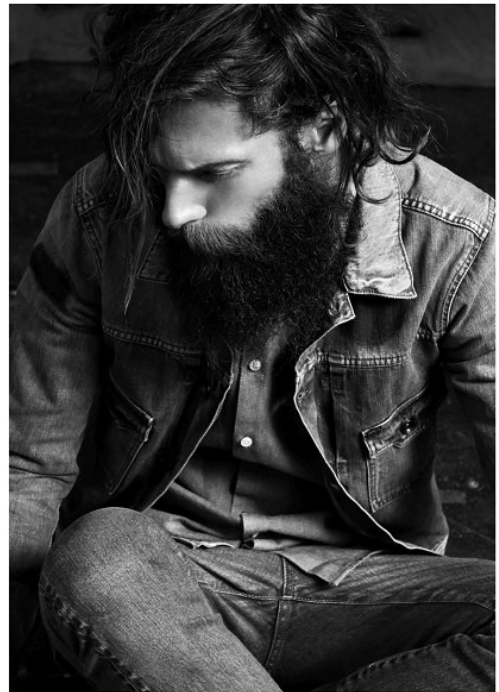

BOSS MODELS

CAPE TOWN

SASCHA MIEKE

Height: 189cm Chest: 100cm Waist: 81cm Suit: 40 L Shoe: 11 UK Hair: Blonde Eyes: Brown

BOSS MODELS

CAPE TOWN

DENIM JACKET:
TIGER OF SWEDEN
SHIRT: MINIMUM
JEANS: EDWIN

DENIM OVERALL:
LEVI'S VINTAGE
SHIRT: BLK DNM