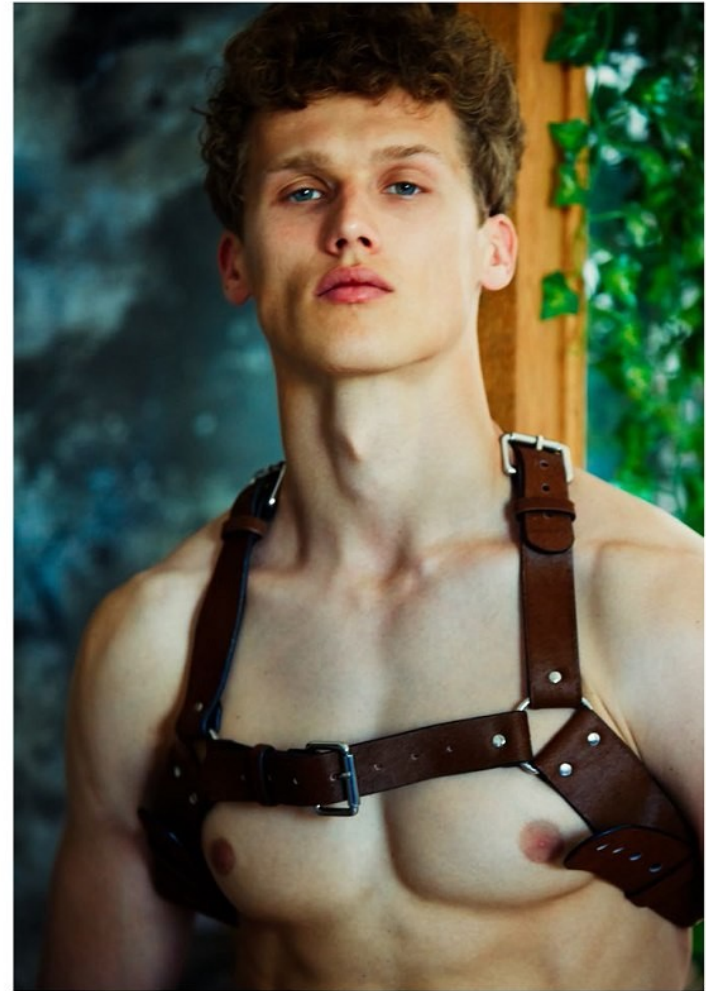

BOSS MODELS

CAPE TOWN

En esta página y en la anterior:
Arnés: PRIVATE POLICY
Pantalones: BALLY

www.risbelmagazine.es //299

BRAM VALBRACHT

Height: 190cm Chest: 96cm Waist: 79cm Suit: 38 R Shoe: 10.5 UK Hair: Blonde Eyes: Blue/Grey