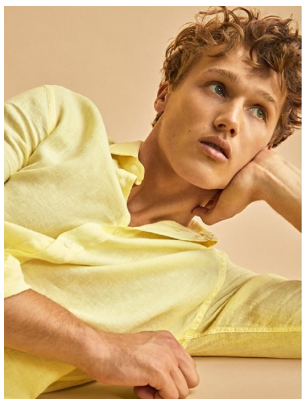

BOSS MODELS

CAPE TOWN

BRAM VALBRACHT

Height: 190cm Chest: 96cm Waist: 79cm Suit: 38 R Shoe: 10.5 UK Hair: Blonde Eyes: Blue/Grey

BOSS MODELS

CAPE TOWN

DSQUARED2

BRAM VALBRACHT

Height: 190cm Chest: 96cm Waist: 79cm Suit: 38 R Shoe: 10.5 UK Hair: Blonde Eyes: Blue/Grey

BOSS MODELS

CAPE TOWN

BRAM VALBRACHT

Height: 190cm Chest: 96cm Waist: 79cm Suit: 38 R Shoe: 10.5 UK Hair: Blonde Eyes: Blue/Grey