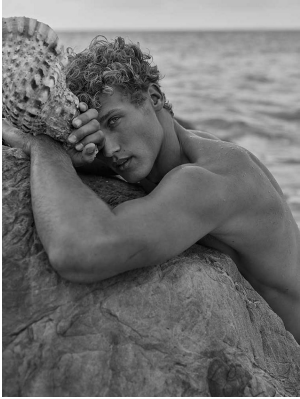

BOSS MODELS

CAPE TOWN

BRAM VALBRACHT

Height: 190cm Chest: 96cm Waist: 79cm Suit: 38 R Shoe: 10.5 UK Hair: Blonde Eyes: Blue/Grey

BOSS MODELS

CAPE TOWN

DSQUARED2

BRAM VALBRACHT

Height: 190cm Chest: 96cm Waist: 79cm Suit: 38 R Shoe: 10.5 UK Hair: Blonde Eyes: Blue/Grey

BOSS MODELS

CAPE TOWN

BRAM VALBRACHT

Height: 190cm Chest: 96cm Waist: 79cm Suit: 38 R Shoe: 10.5 UK Hair: Blonde Eyes: Blue/Grey