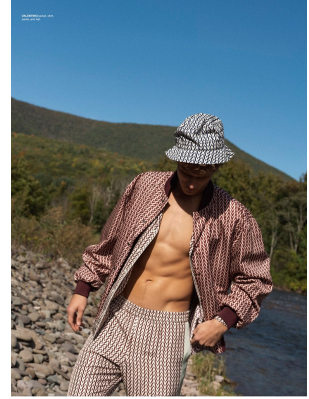

BOSS MODELS

CAPE TOWN

BRAM VALBRACHT

Height: 190cm Chest: 96cm Waist: 79cm Suit: 38 R Shoe: 10.5 UK Hair: Blonde Eyes: Blue/Grey

BOSS MODELS

CAPE TOWN

DSQUARED2

BRAM VALBRACHT

Height: 190cm Chest: 96cm Waist: 79cm Suit: 38 R Shoe: 10.5 UK Hair: Blonde Eyes: Blue/Grey

BOSS MODELS

CAPE TOWN

BRAM VALBRACHT

Height: 190cm Chest: 96cm Waist: 79cm Suit: 38 R Shoe: 10.5 UK Hair: Blonde Eyes: Blue/Grey