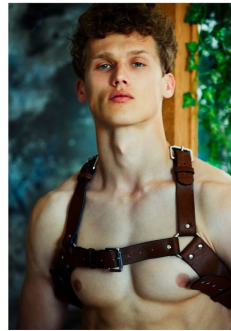

BOSS MODELS

CAPE TOWN

BRAM VALBRACHT

Height: 190cm Chest: 96cm Waist: 79cm Suit: 38 R Shoe: 10.5 UK Hair: Blonde Eyes: Blue/Grey

BOSS MODELS

CAPE TOWN

DSQUARED2

BRAM VALBRACHT

Height: 190cm Chest: 96cm Waist: 79cm Suit: 38 R Shoe: 10.5 UK Hair: Blonde Eyes: Blue/Grey

BOSS MODELS

CAPE TOWN

BRAM VALBRACHT

Height: 190cm Chest: 96cm Waist: 79cm Suit: 38 R Shoe: 10.5 UK Hair: Blonde Eyes: Blue/Grey