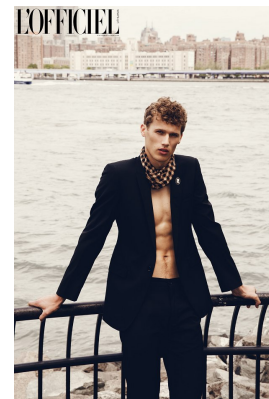

BOSS MODELS

CAPE TOWN

BRAM VALBRACHT

Height: 190cm Chest: 96cm Waist: 79cm Suit: 38 R Shoe: 10.5 UK Hair: Blonde Eyes: Blue/Grey

BOSS MODELS

CAPE TOWN

DSQUARED2

BRAM VALBRACHT

Height: 190cm Chest: 96cm Waist: 79cm Suit: 38 R Shoe: 10.5 UK Hair: Blonde Eyes: Blue/Grey

BOSS MODELS

CAPE TOWN

BRAM VALBRACHT

Height: 190cm Chest: 96cm Waist: 79cm Suit: 38 R Shoe: 10.5 UK Hair: Blonde Eyes: Blue/Grey